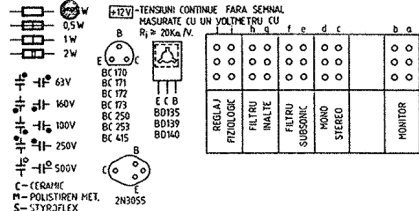

AMPLIFICATORUL AS 3220 (MINITURN)

LEGENDA:

TABEL DE VARIANTE

NR. SER.	DENUMIREA	BAZA	VARIANTA
1	TRANZ. T131, T111, T110, T130	BC 171 B	BC 171 C
2	TRANZ. T107, T122, T108, T128	BC 170	BC 170 A, B, C, BC 172 A, B, C, BC 173 A, B, C
3	TRANZ. T108, T128, T110, T111	BC 250	BC 250 A, B, C, BC 251 A, B, C, BC 252 A, B, C
4	TRANZ. T112, T132, T113, T133	BC 171	BC 171 A, B, C, BC 172 A, B, C, BC 173 A, B, C
5	TRANZ. T118, T119	BC 170 C	BC 171 B, C, BC 172 B, C, BC 173 B, C
6	TRANZ. T115, T135	BC 458 B	BC 415 C
7	TRANZ. T116, T136	BC 173 B	BC 173 C