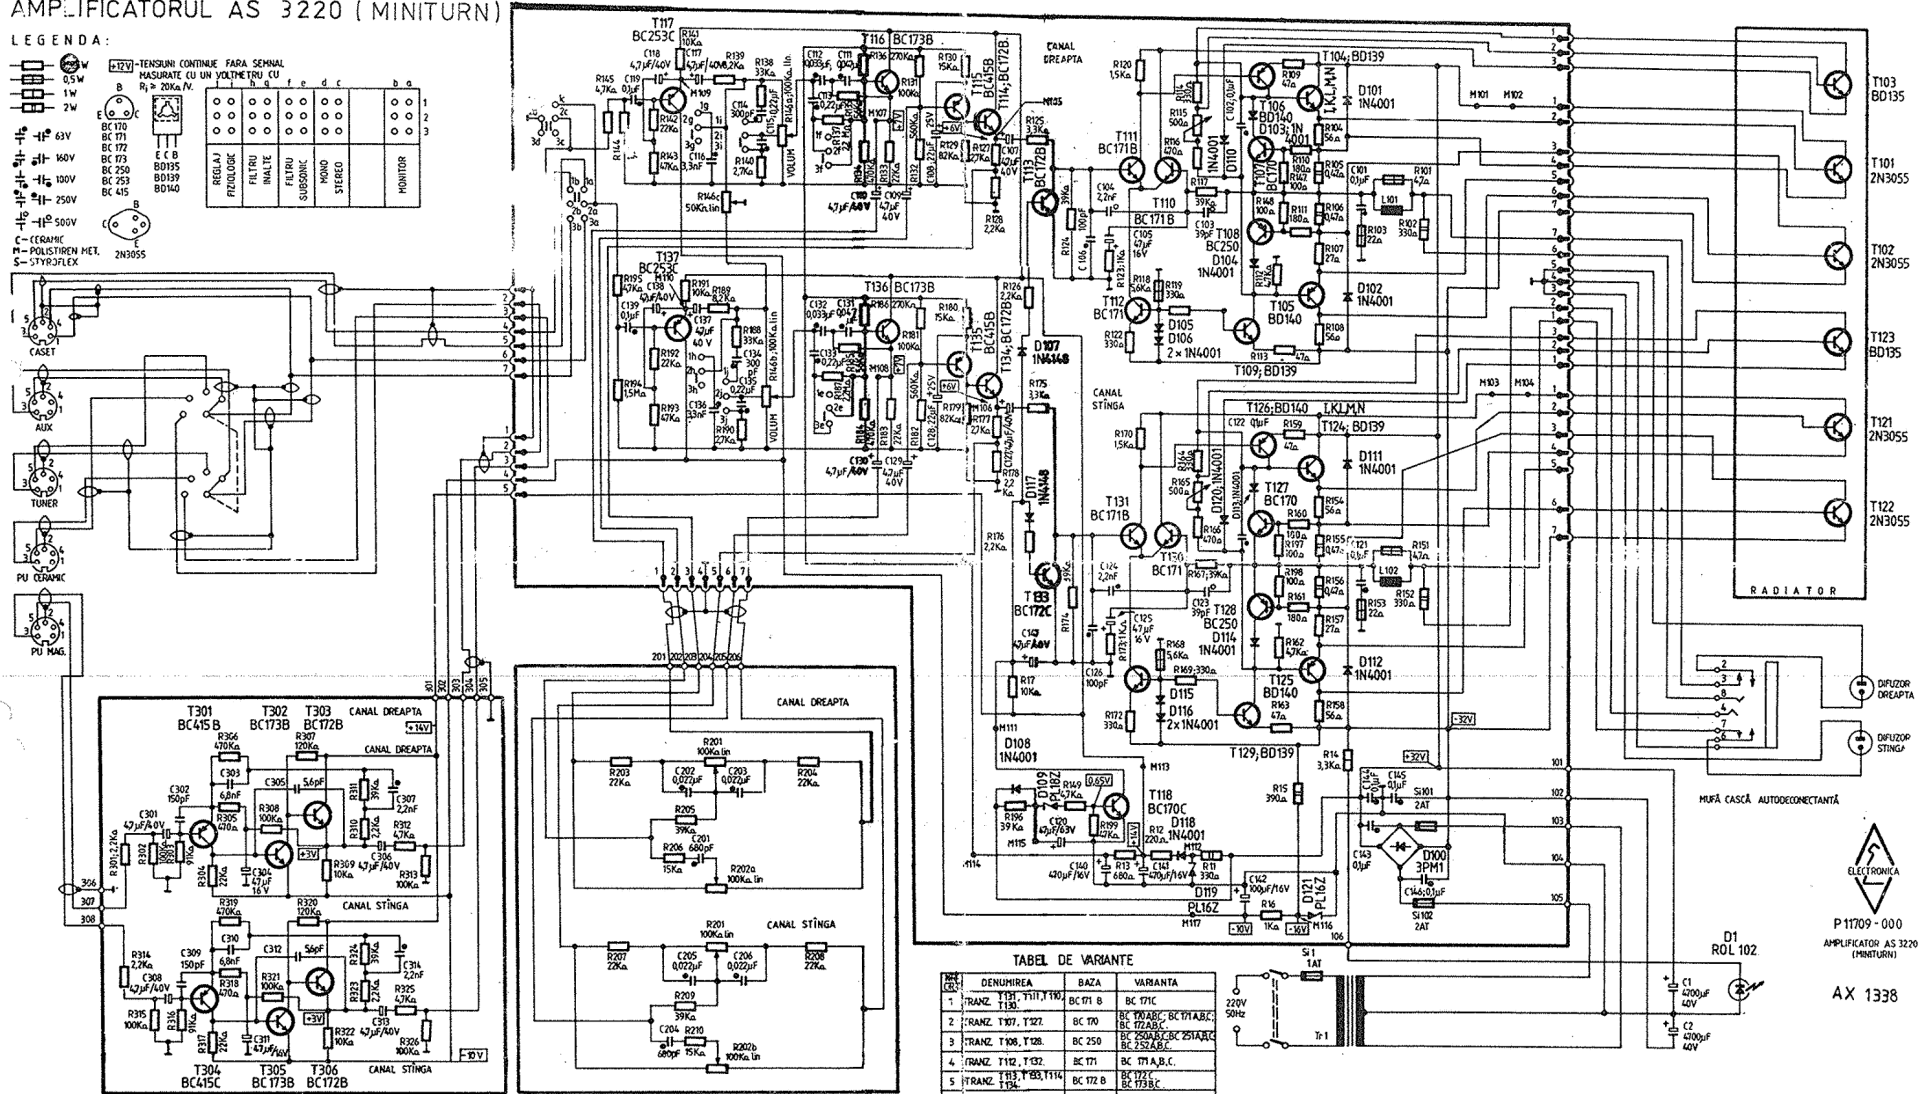

AMPLIFICATORUL AS 3220 (MINITURN)

LEGENDA:

TABEL DE VARIANTE

NR. SER.	DENUMIREA	BAZA	VARIANTA
1	TRANZ. T131, T111, T110, T130	BC 171 B	BC 171 C
2	TRANZ. T107, T122, T108, T128	BC 170	BC 170 A, B, C, BC 172 A, B, C, BC 173 A, B, C
3	TRANZ. T108, T128, T110, T111	BC 250	BC 250 A, B, C, BC 251 A, B, C, BC 252 A, B, C
4	TRANZ. T112, T132, T113, T133	BC 171	BC 171 A, B, C, BC 172 A, B, C, BC 173 A, B, C
5	TRANZ. T118, T119	BC 170 C	BC 171 B, C, BC 172 B, C, BC 173 B, C
6	TRANZ. T115, T135	BC 458 B	BC 415 C
7	TRANZ. T116, T136	BC 173 B	BC 173 C