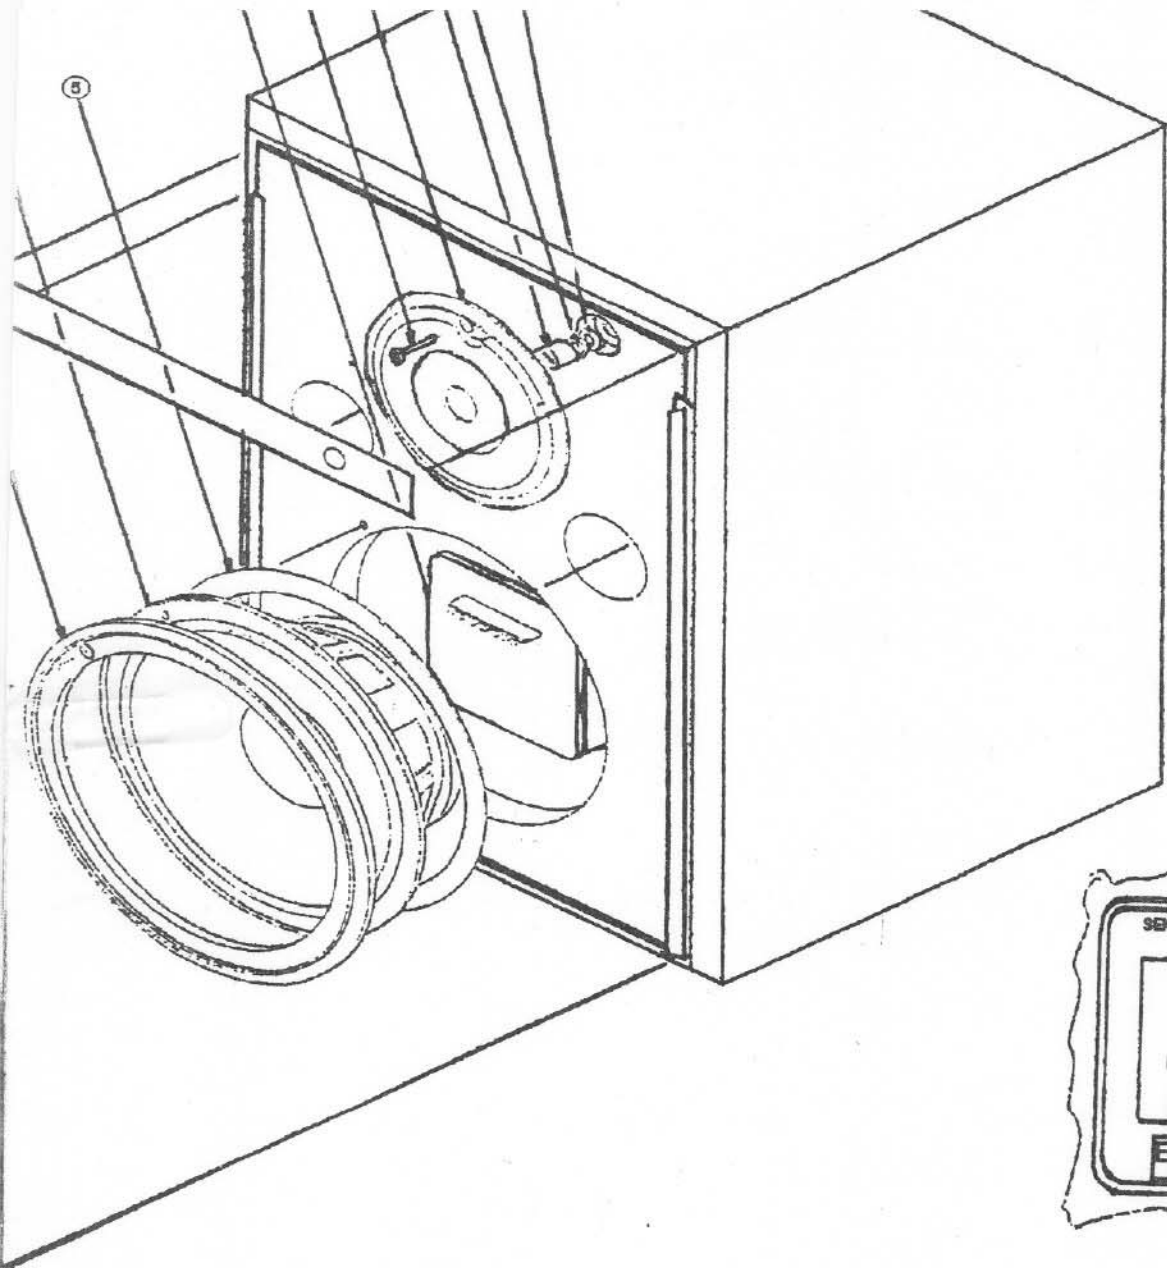

Electro-Voice®

600 Cecil Street
Buchanan, Michigan 49107
Phone: 616-695-6831
FAX: 616-695-4743
Toll-Free: 1-800-234-6831

**SERVICE
DATA**

SENTRY 100A

SCHEMATIC

PARTS LIST			
Ref. No.	Part No.	Qty	Description
1	89311A	1	Grille, panel S/A
2	63056 CP	7	Screw, #8-15 x 1", flat hd, xrec
3	70531 A DC	1	Trim ring
4	808-665	1	Loudspeaker, 8"
5	28039	1	Tesimol, 27" lg
6	2080 AE	1	Nut, 3/8 - 32, hex
7	89523	1	Crossover S/A
	35034	1	Inductor, 1.6 mH
	42542	1	Capacitor, 26 MFD, 70V, 20% Electrolytic
	35115	1	Inductor, .18 mH
	4234	1	Capacitor, 2.84 MFD, 100V, 10%, polyester film
	27323 A	1	Terminal strip
	35404	1	Inductor, 1.0 mH
	46705 A	1	Resistor, variable, 15 ohm
8	89478	1	Dome tweeter S/A
9	20285	1	Knob
10	89191	1	Enclosure S/A
11	530081	1	Label
12	4053 AP	1	Washer, flat, stl