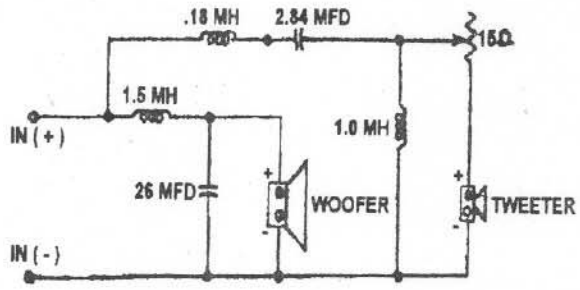

Electro-Voice®

600 Cecil Street
Buchanan, Michigan 49107
Phone: 616-695-6831
FAX: 616-695-4743
Toll-Free: 1-800-234-6831

**SERVICE
DATA**

SENTRY 100A

SCHEMATIC

PARTS LIST			
Ref. No.	Part No.	Qty	Description
1	89311A	1	Grille, panel S/A
2	63056 CP	7	Screw, #8-15 x 1", flat hd, xrec
3	70531 A DC	1	Trim ring
4	808-665	1	Loudspeaker, 8"
5	28039	1	Tesimol, 27" lg
6	2080 AE	1	Nut, 3/8 - 32, hex
7	89523	1	Crossover S/A
	35034	1	Inductor, 1.6 mH
	42542	1	Capacitor, 26 MFD, 70V, 20% Electrolytic
	35115	1	Inductor, .18 mH
	4234	1	Capacitor, 2.84 MFD, 100V, 10%, polyester film
	27323 A	1	Terminal strip
	35404	1	Inductor, 1.0 mH
	46705 A	1	Resistor, variable, 15 ohm
8	89478	1	Dome tweeter S/A
9	20285	1	Knob
10	89191	1	Enclosure S/A
11	530081	1	Label
12	4053 AP	1	Washer, flat, stl