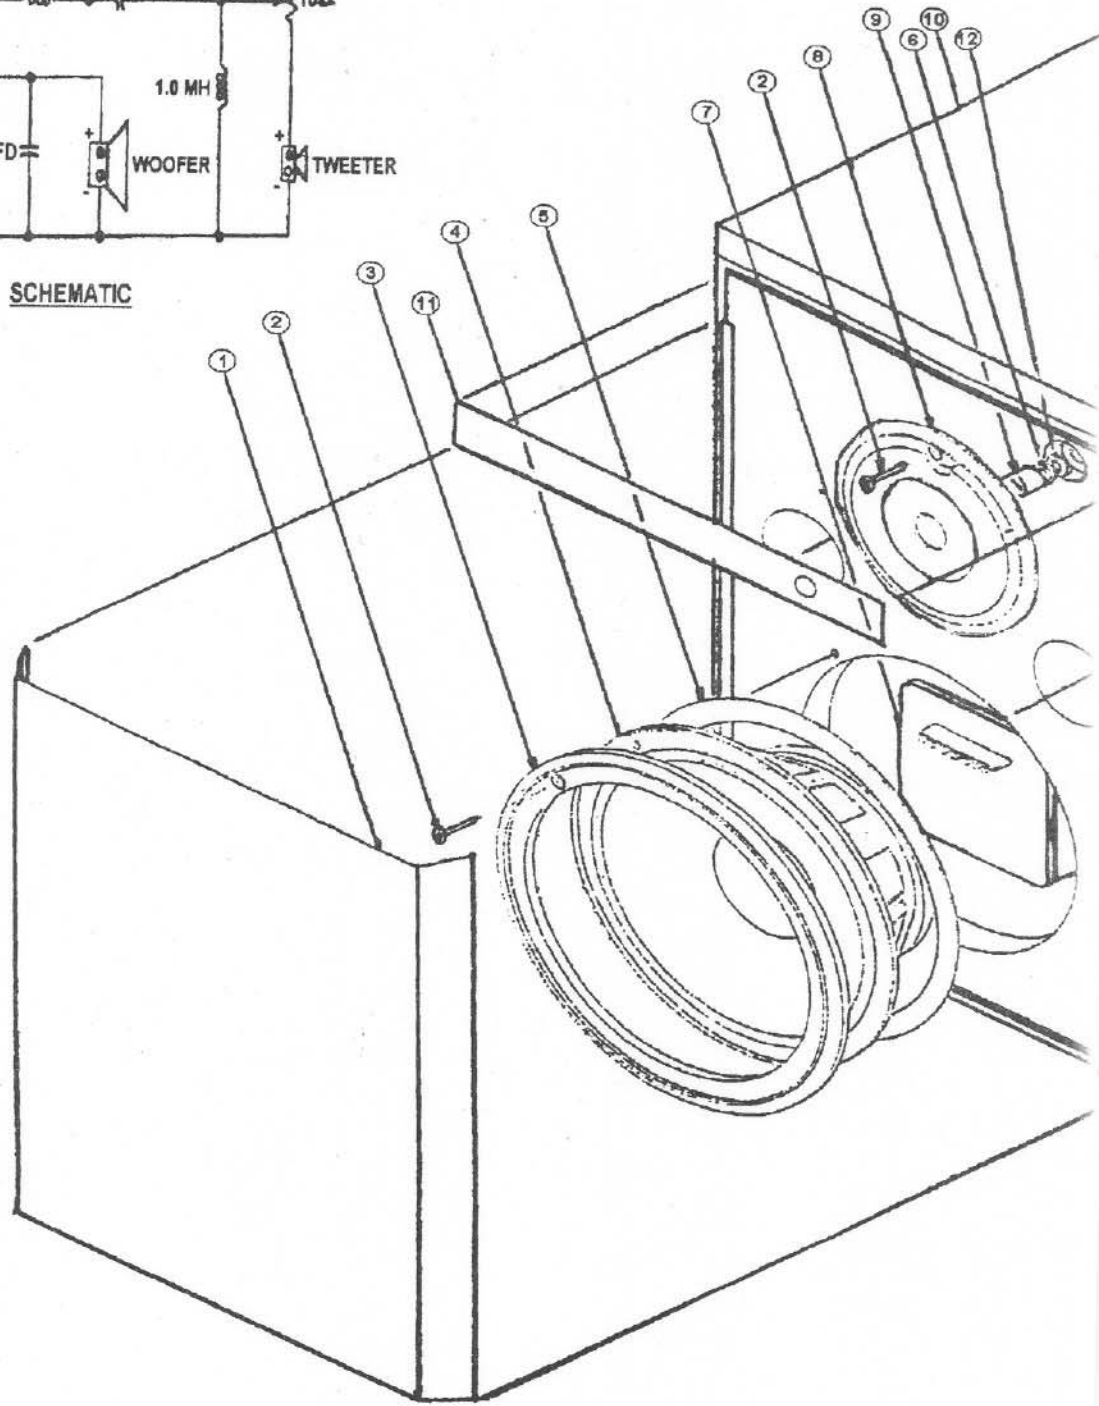

Electro-Voice®

600 Cecil Street
Buchanan, Michigan 49107
Phone: 616-695-6831
FAX: 616-695-4743
Toll-Free: 1-800-234-6831

**SERVICE
DATA**

SENTRY 100A

SCHEMATIC

PARTS LIST			
Ref. No.	Part No.	Qty	Description
1	89311A	1	Grille, panel S/A
2	63056 CP	7	Screw, #8-15 x 1", flat hd, xrec
3	70531 A DC	1	Trim ring
4	808-665	1	Loudspeaker, 8"
5	28039	1	Tesimol, 27" lg
6	2080 AE	1	Nut, 3/8 - 32, hex
7	89523	1	Crossover S/A
	35034	1	Inductor, 1.6 mH
	42542	1	Capacitor, 26 MFD, 70V, 20% Electrolytic
	35115	1	Inductor, .18 mH
	4234	1	Capacitor, 2.84 MFD, 100V, 10%, polyester film
	27323 A	1	Terminal strip
	35404	1	Inductor, 1.0 mH
	46705 A	1	Resistor, variable, 15 ohm
8	89478	1	Dome tweeter S/A
9	20285	1	Knob
10	89191	1	Enclosure S/A
11	530081	1	Label
12	4053 AP	1	Washer, flat, stl