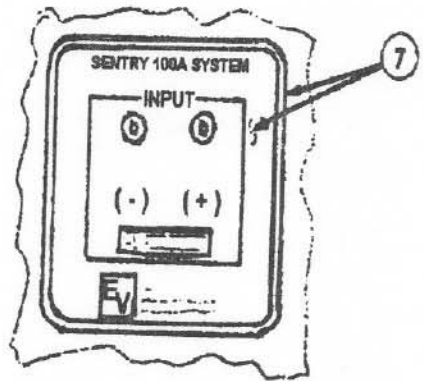

Electro-Voice®

600 Cecil Street
Buchanan, Michigan 49107
Phone: 616-695-6831
FAX: 616-695-4743
Toll-Free: 1-800-234-6831

**SERVICE
DATA**

SENTRY 100A

SCHEMATIC

PARTS LIST			
Ref. No.	Part No.	Qty	Description
1	89311A	1	Grille, panel S/A
2	63056 CP	7	Screw, #8-15 x 1", flat hd, xrec
3	70531 A DC	1	Trim ring
4	808-665	1	Loudspeaker, 8"
5	28039	1	Tesimol, 27" lg
6	2080 AE	1	Nut, 3/8 - 32, hex
7	89523	1	Crossover S/A
	35034	1	Inductor, 1.6 mH
	42542	1	Capacitor, 26 MFD, 70V, 20% Electrolytic
	35115	1	Inductor, .18 mH
	4234	1	Capacitor, 2.84 MFD, 100V, 10%, polyester film
	27323 A	1	Terminal strip
	35404	1	Inductor, 1.0 mH
	46705 A	1	Resistor, variable, 15 ohm
8	89478	1	Dome tweeter S/A
9	20285	1	Knob
10	89191	1	Enclosure S/A
11	530081	1	Label
12	4053 AP	1	Washer, flat, stl