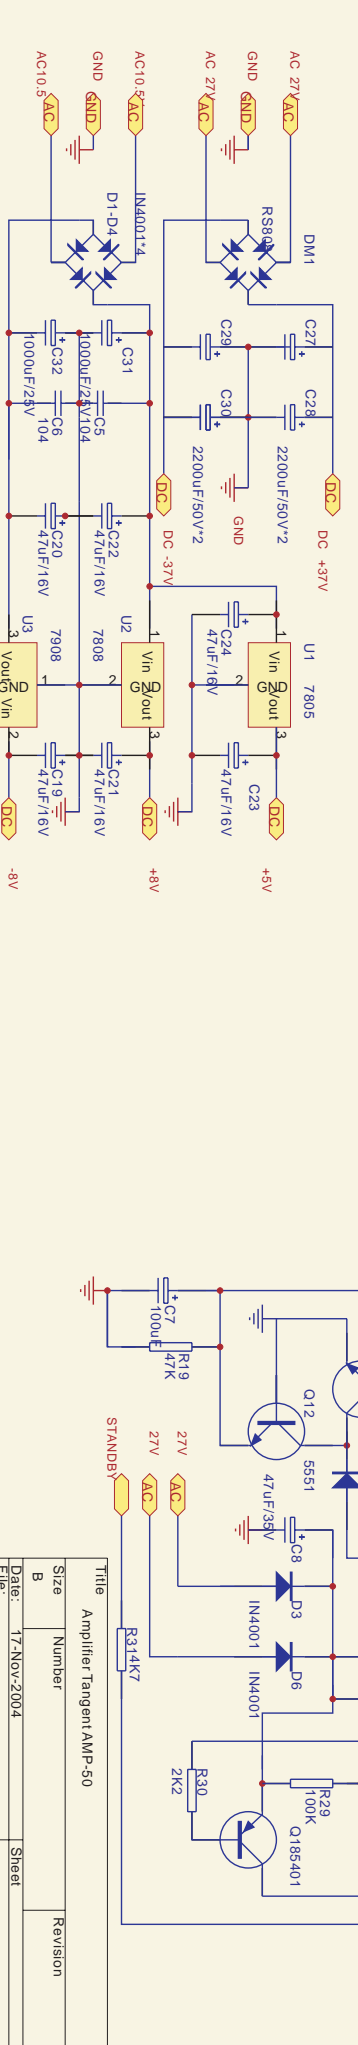

tangent

The logo for Tangent, featuring the word "tangent" in a bold, lowercase sans-serif font. The letter "t" is black, and the letter "g" is orange. The orange "g" is stylized, with a thick, curved shape that forms the bottom and right side of the letter, resembling a partial circle or a thick "C" shape.

SERVICE MANUAL

for

Tangent AMP-50

Type: 11050, 11073

Title		TangentAMP-50preamp	
Size	Number		
B			
Date:	18-Nov-2004		
File:		Sheet	
Revision			

Title		Revision	
Amplifier Tangent AMP-50		Size	Number
A		B	
Date: 17.NOV.2004		Revision	
File:		Sheet	
6		6	

Tangent AMP-50 Display