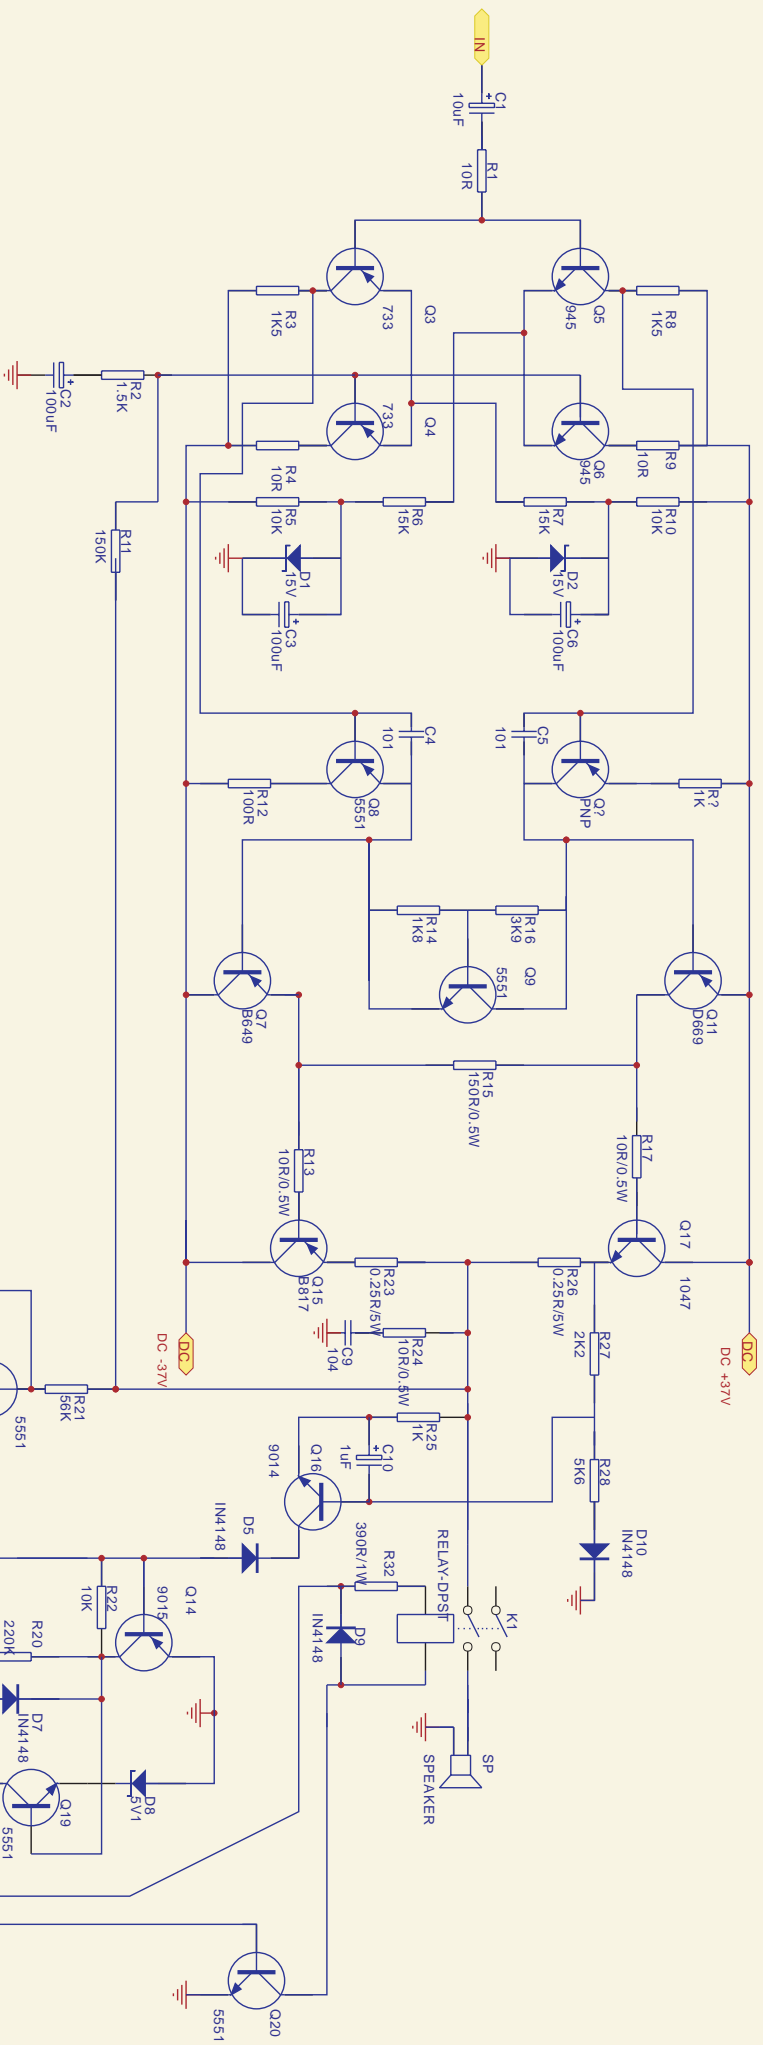

tangent

The logo for Tangent, featuring the word "tangent" in a bold, lowercase sans-serif font. The letter "t" is black, and the letter "g" is orange. The orange "g" is stylized, with a thick, curved shape that forms the bottom and right side of the letter, resembling a partial circle or a thick "C" shape.

SERVICE MANUAL

for

Tangent AMP-50

Type: 11050, 11073

Title		TangentAMP-50preamp	
Size	Number		
B			
Date:	18-Nov-2004		
File:		Sheet	
Revision			

Title		Revision	
Amplifier Tangent AMP-50		Size	Number
A		B	
Date: 17.NOV.2004		Revision	
File:		Sheet	
6		6	

Tangent AMP-50 Display