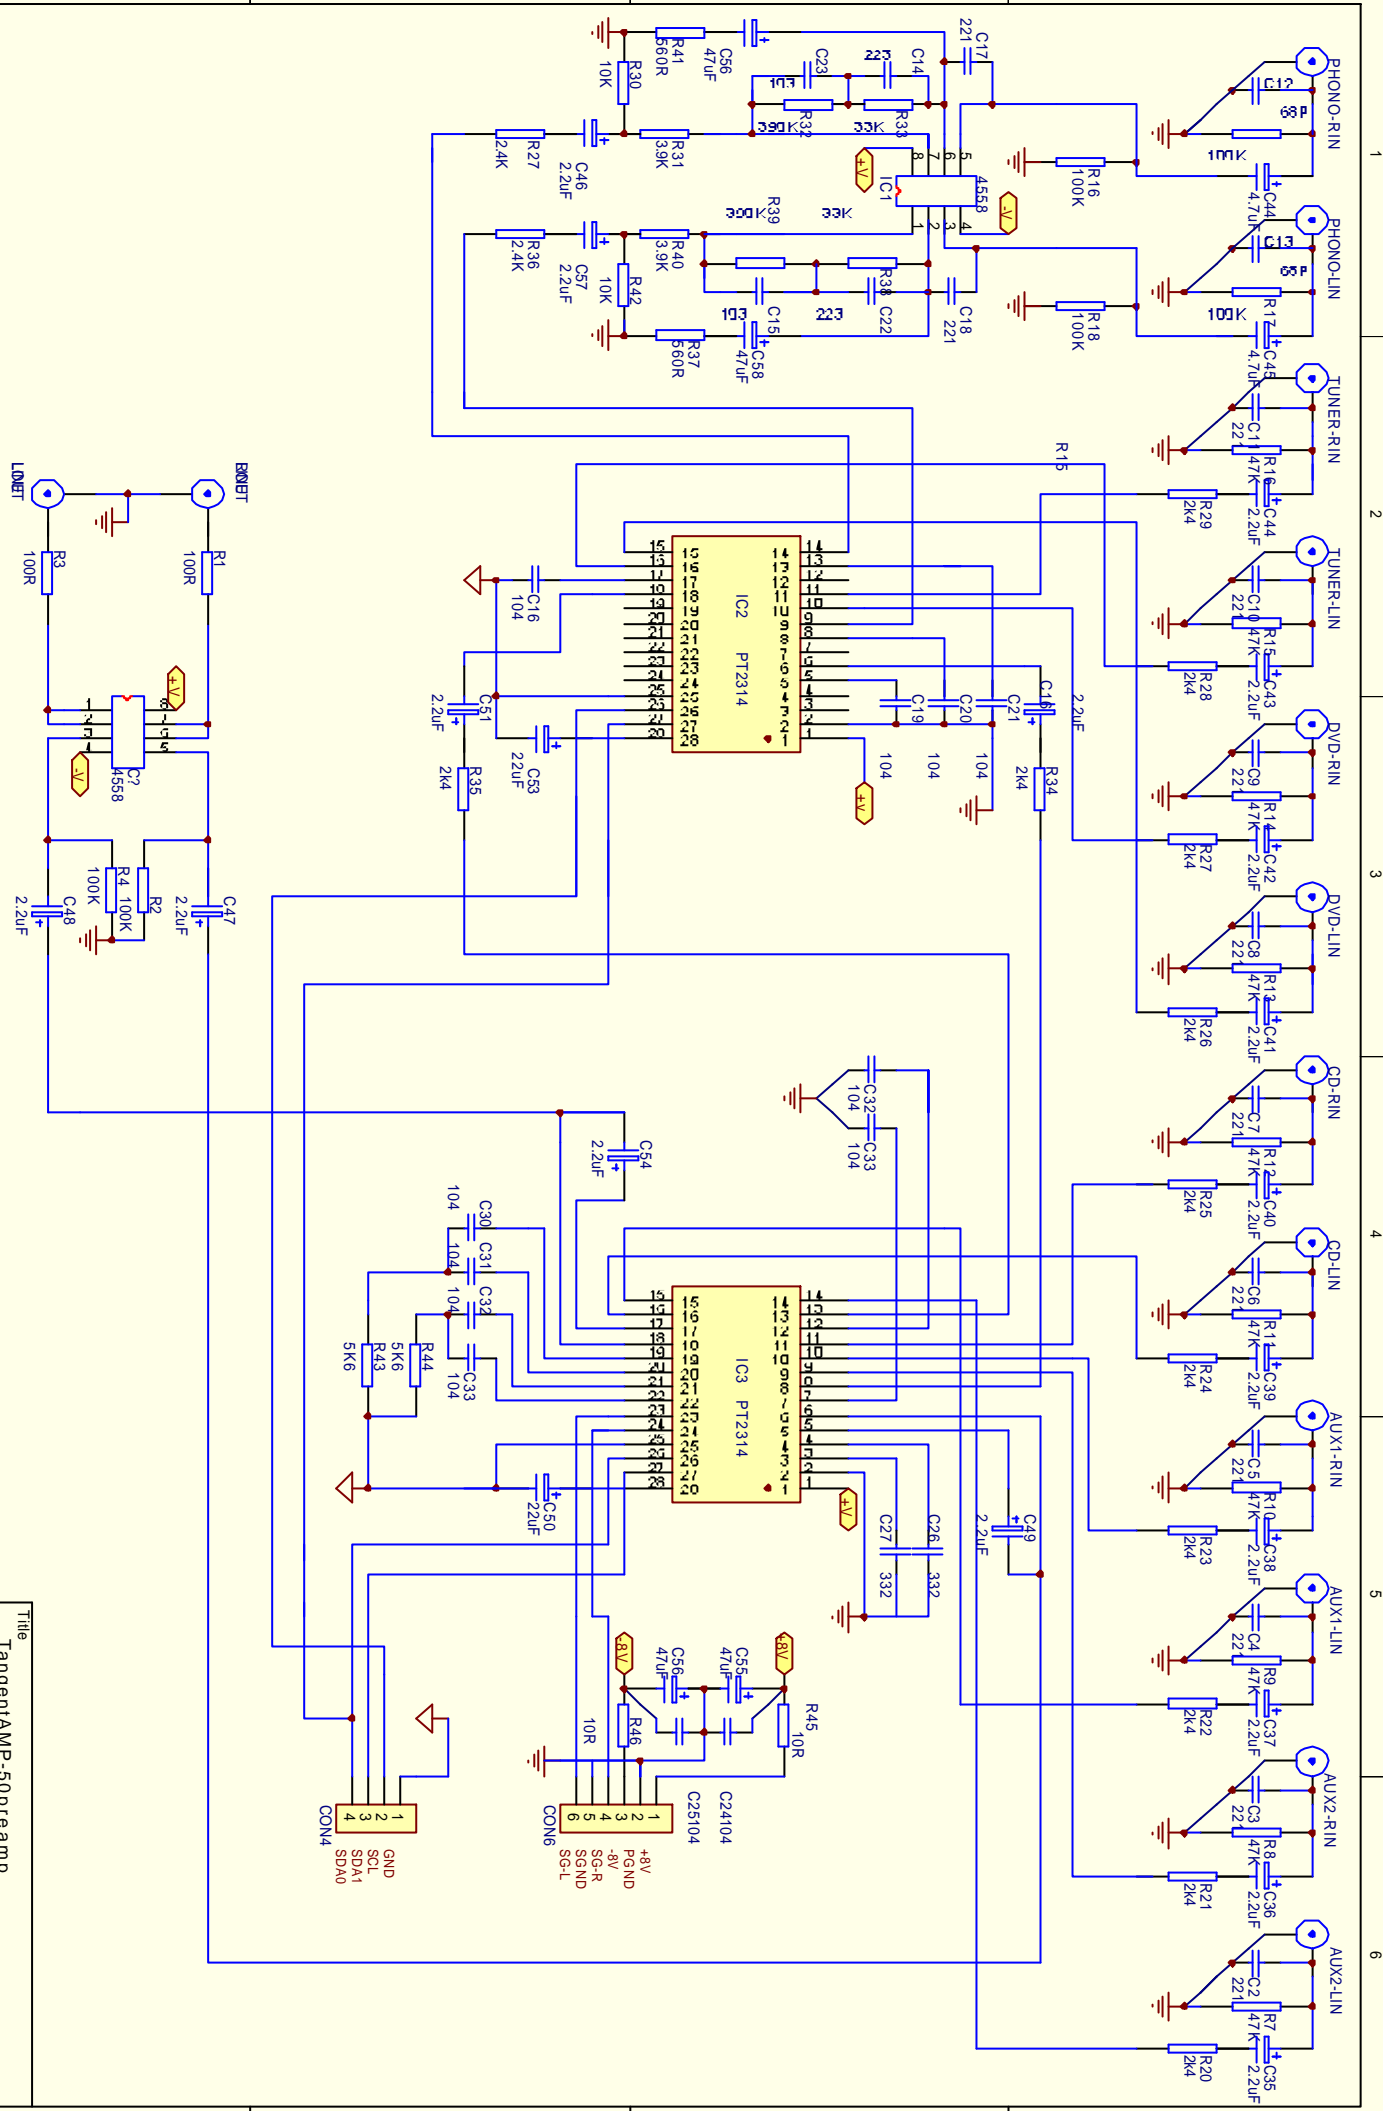

tangent

The logo for Tangent, featuring the word "tangent" in a bold, lowercase sans-serif font. The letter "t" is black, and the letter "g" is orange. The orange "g" is stylized, with a thick, curved shape that forms the bottom and right side of the letter, resembling a partial circle or a thick "C" shape.

SERVICE MANUAL

for

Tangent AMP-50

Type: 11050, 11073

Title		TangentAMP-50preamp	
Size	Number		
B			
Date:	18-Nov-2004		
File:		Sheet	
Revision			

Title		Revision	
Amplifier Tangent AMP-50		Size	Number
A		B	
Date: 17.NOV.2004		Revision	
File:		Sheet	
6		6	

Tangent AMP-50 Display