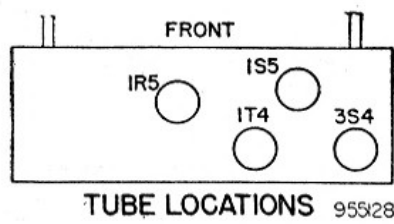

VOLUME CONTROL ON-OFF SWITCH

TUNING CONTROL

TYPE: Battery operated portable superheterodyne.

FREQUENCY RANGE: 540-1620 kc.

TYPE OF TUBES:

- 1—1R5, converter
- 1—1T4, i-f amplifier
- 1—1S5, detector, a-f amplifier, a.v.c.
- 1—3S4 or 3Q4, power output

POWER SUPPLY: "A" and "B" batteries.

VOLTAGE RATING:

- "A" Battery—4.5 volts
- "B" Battery—67.5 volts

CURRENT DRAIN:

- "A" Battery—104 ma.
- "B" Battery—7.5 ma.

8-47