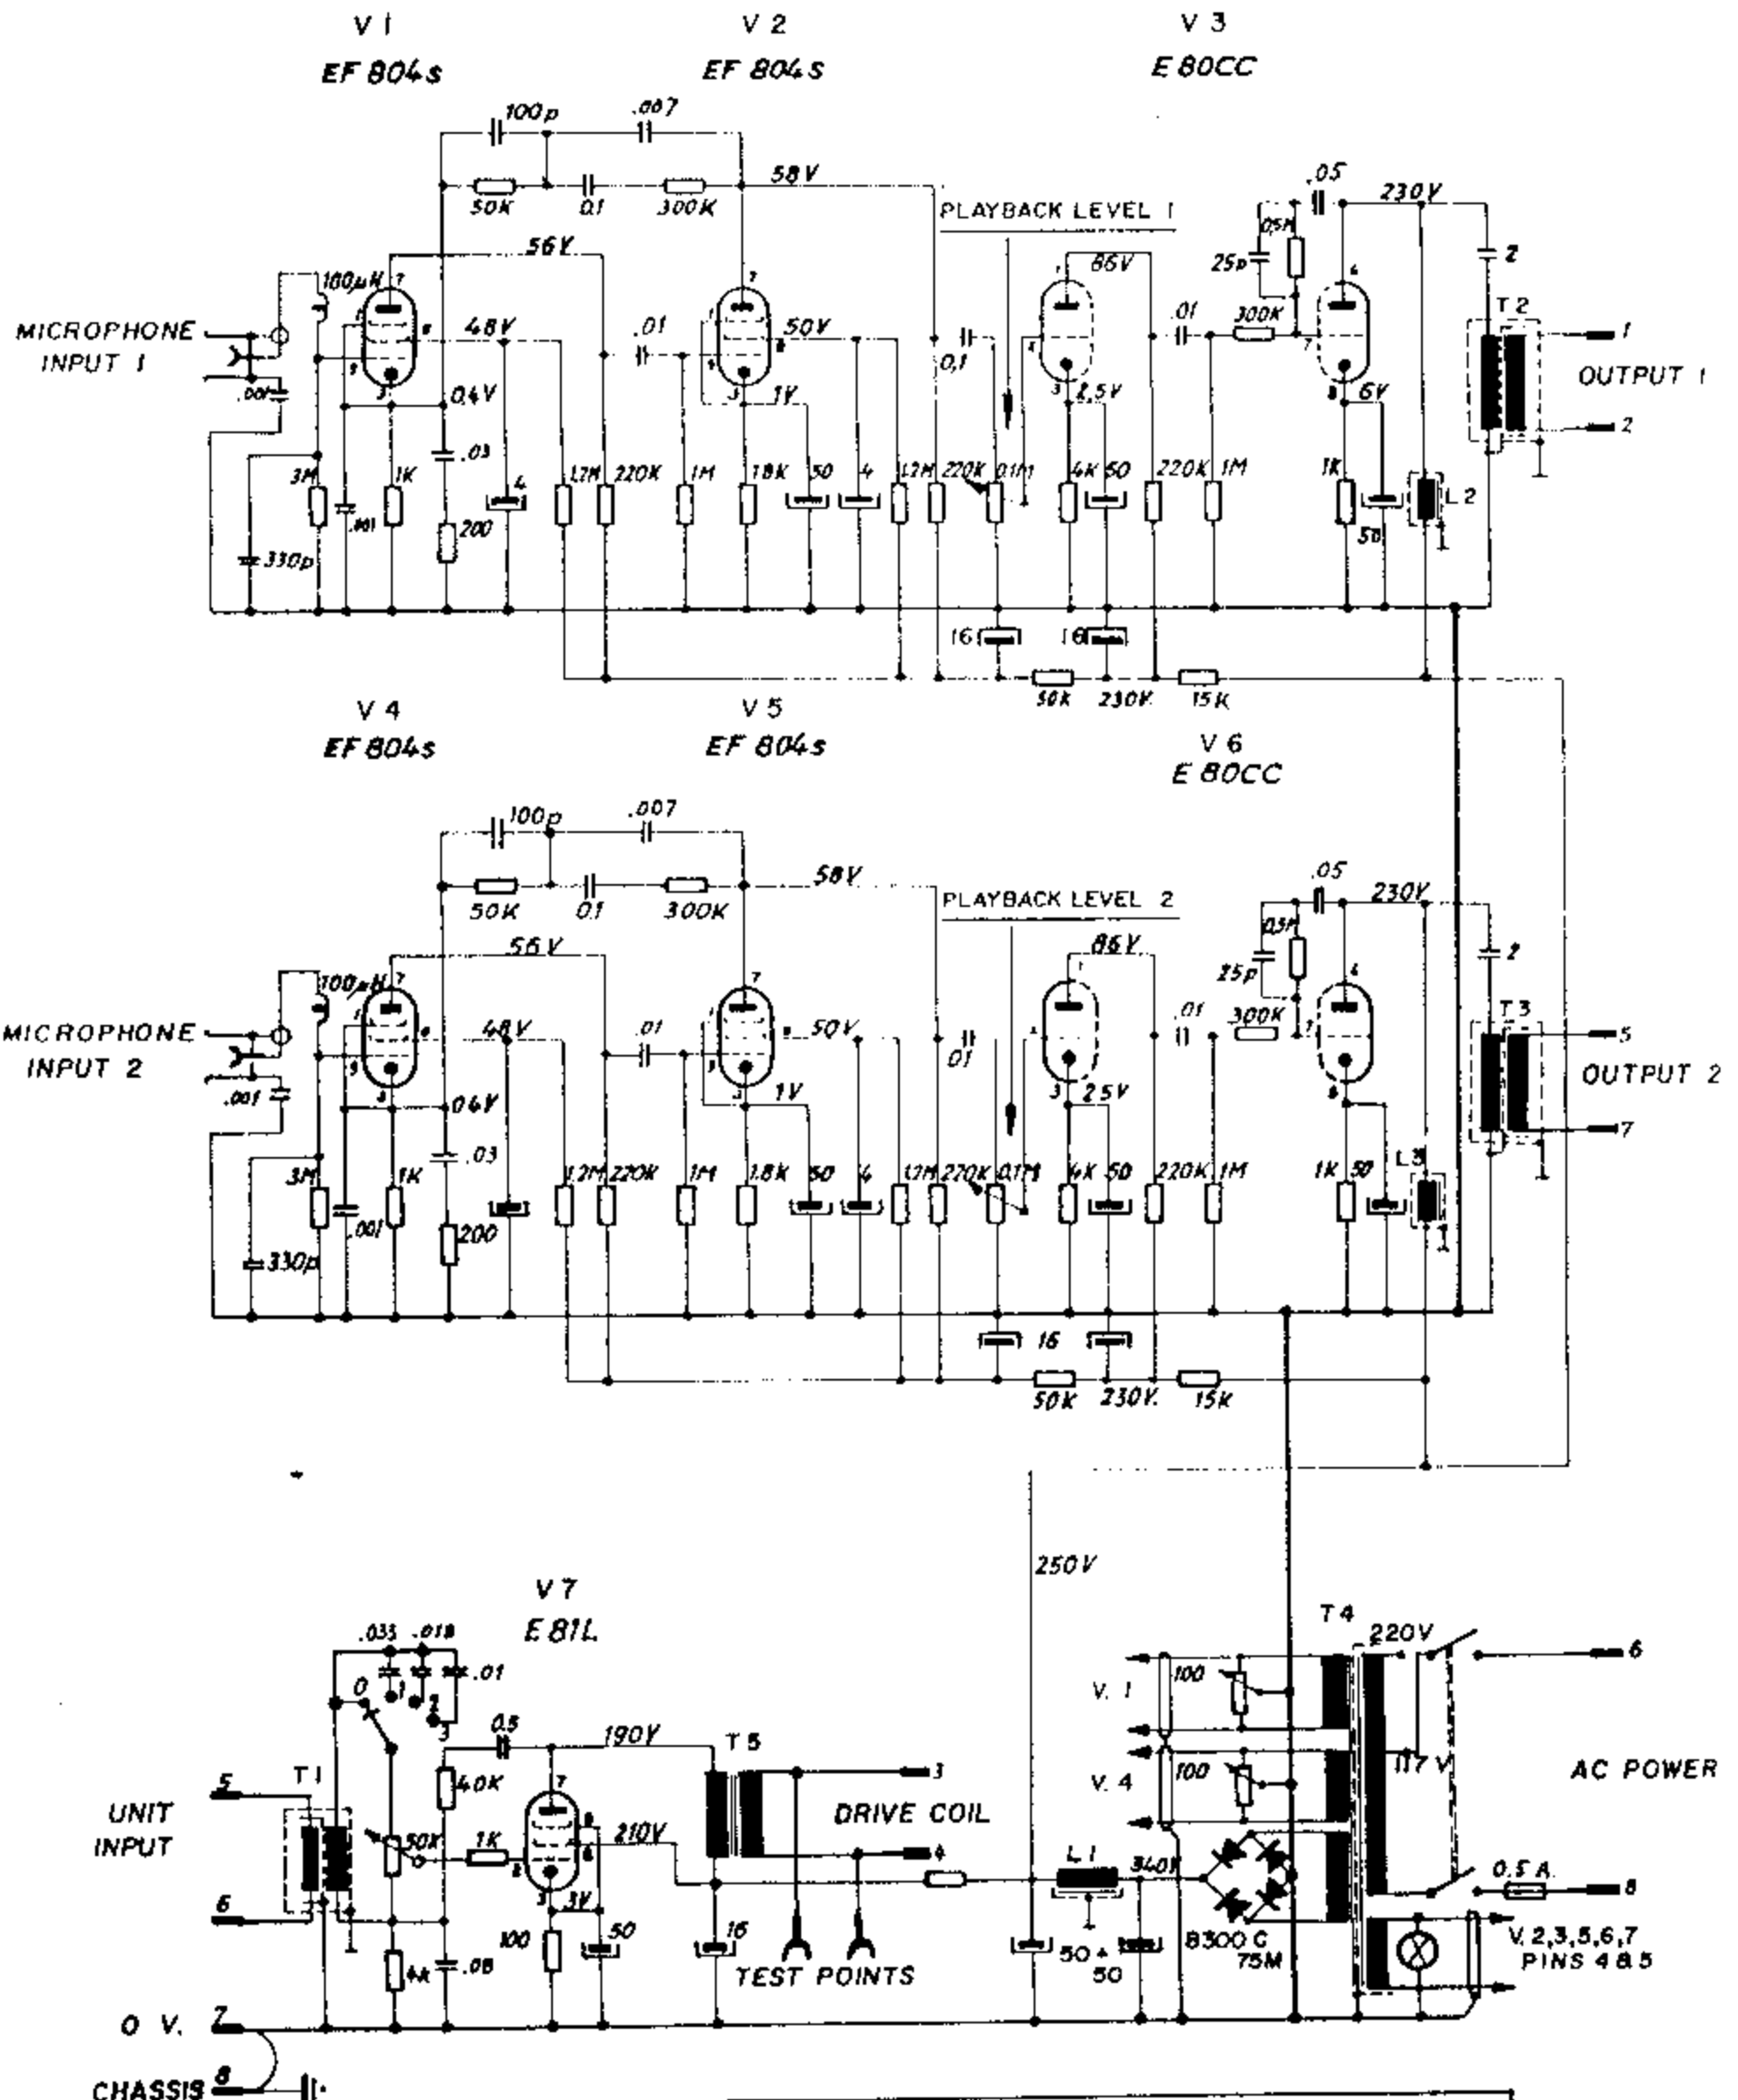

STEREO DRIVE & PLAYBACK AMPLIFIER
V 54 ST

0164217

GOTHAM AUDIO CORPORATION
2 WEST 46 STREET, NEW YORK, N. Y. 10036 - (212) COLUMBUS 3-4111