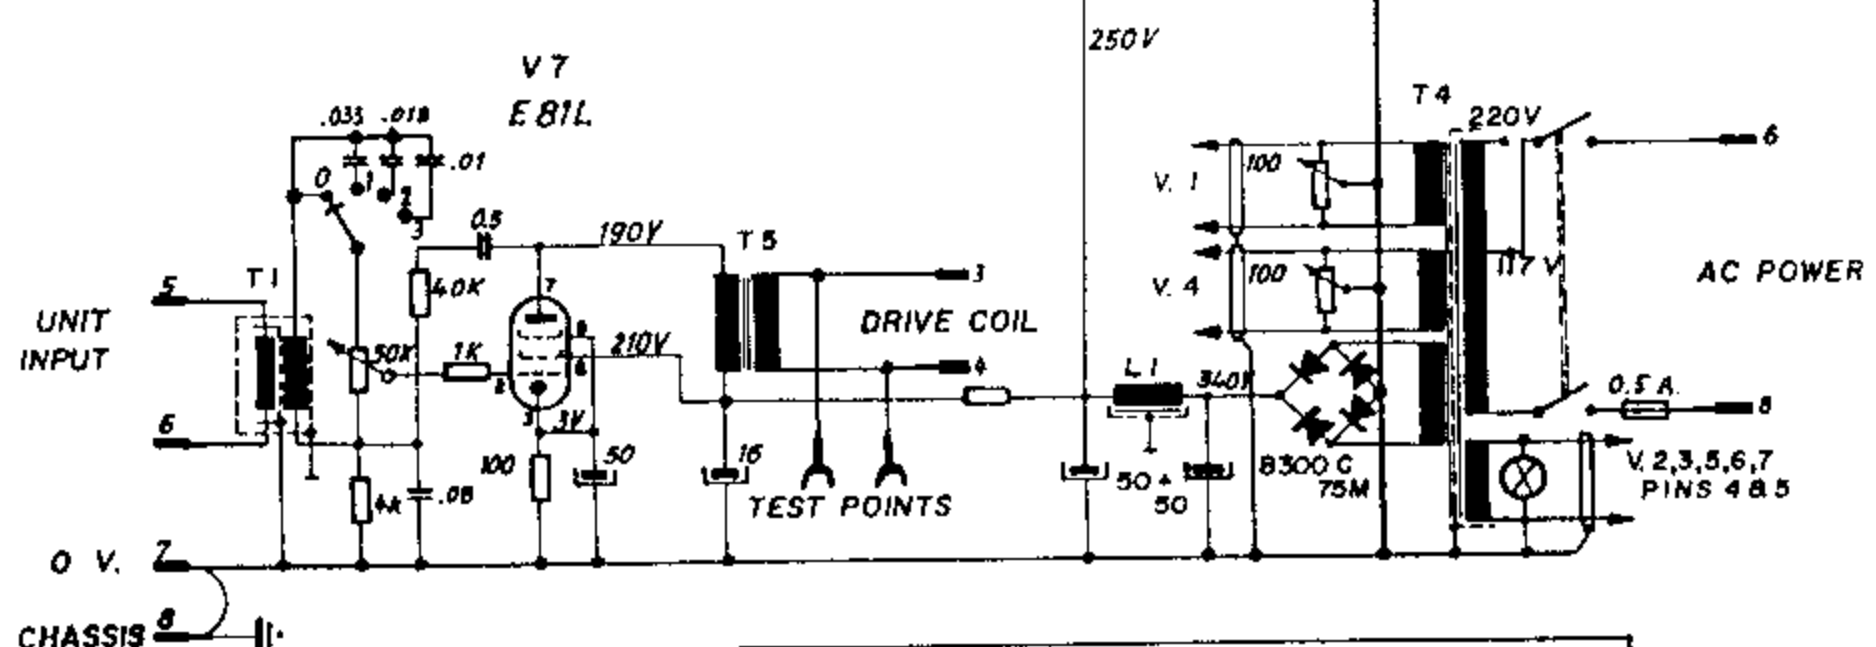

STEREO DRIVE & PLAYBACK AMPLIFIER
V 54 ST