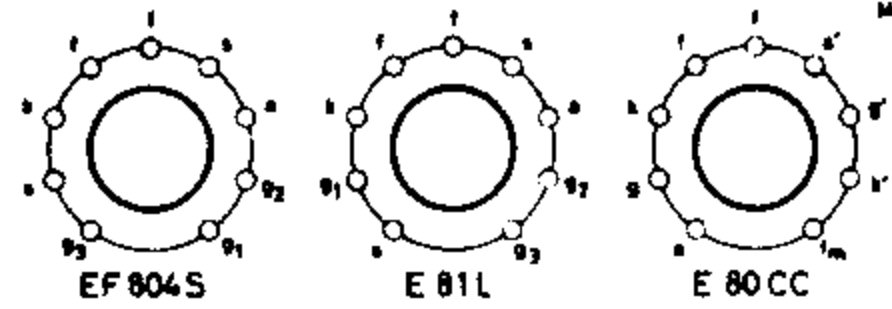

GOTHAM AUDIO CORPORATION  
 2 WEST 48 STREET, NEW YORK, N. Y. #10036 - (212) COLUMBUS 9-4111

MONO DRIVE & PLAYBACK AMPLIFIER  
 V 54

016421E

Page 24.