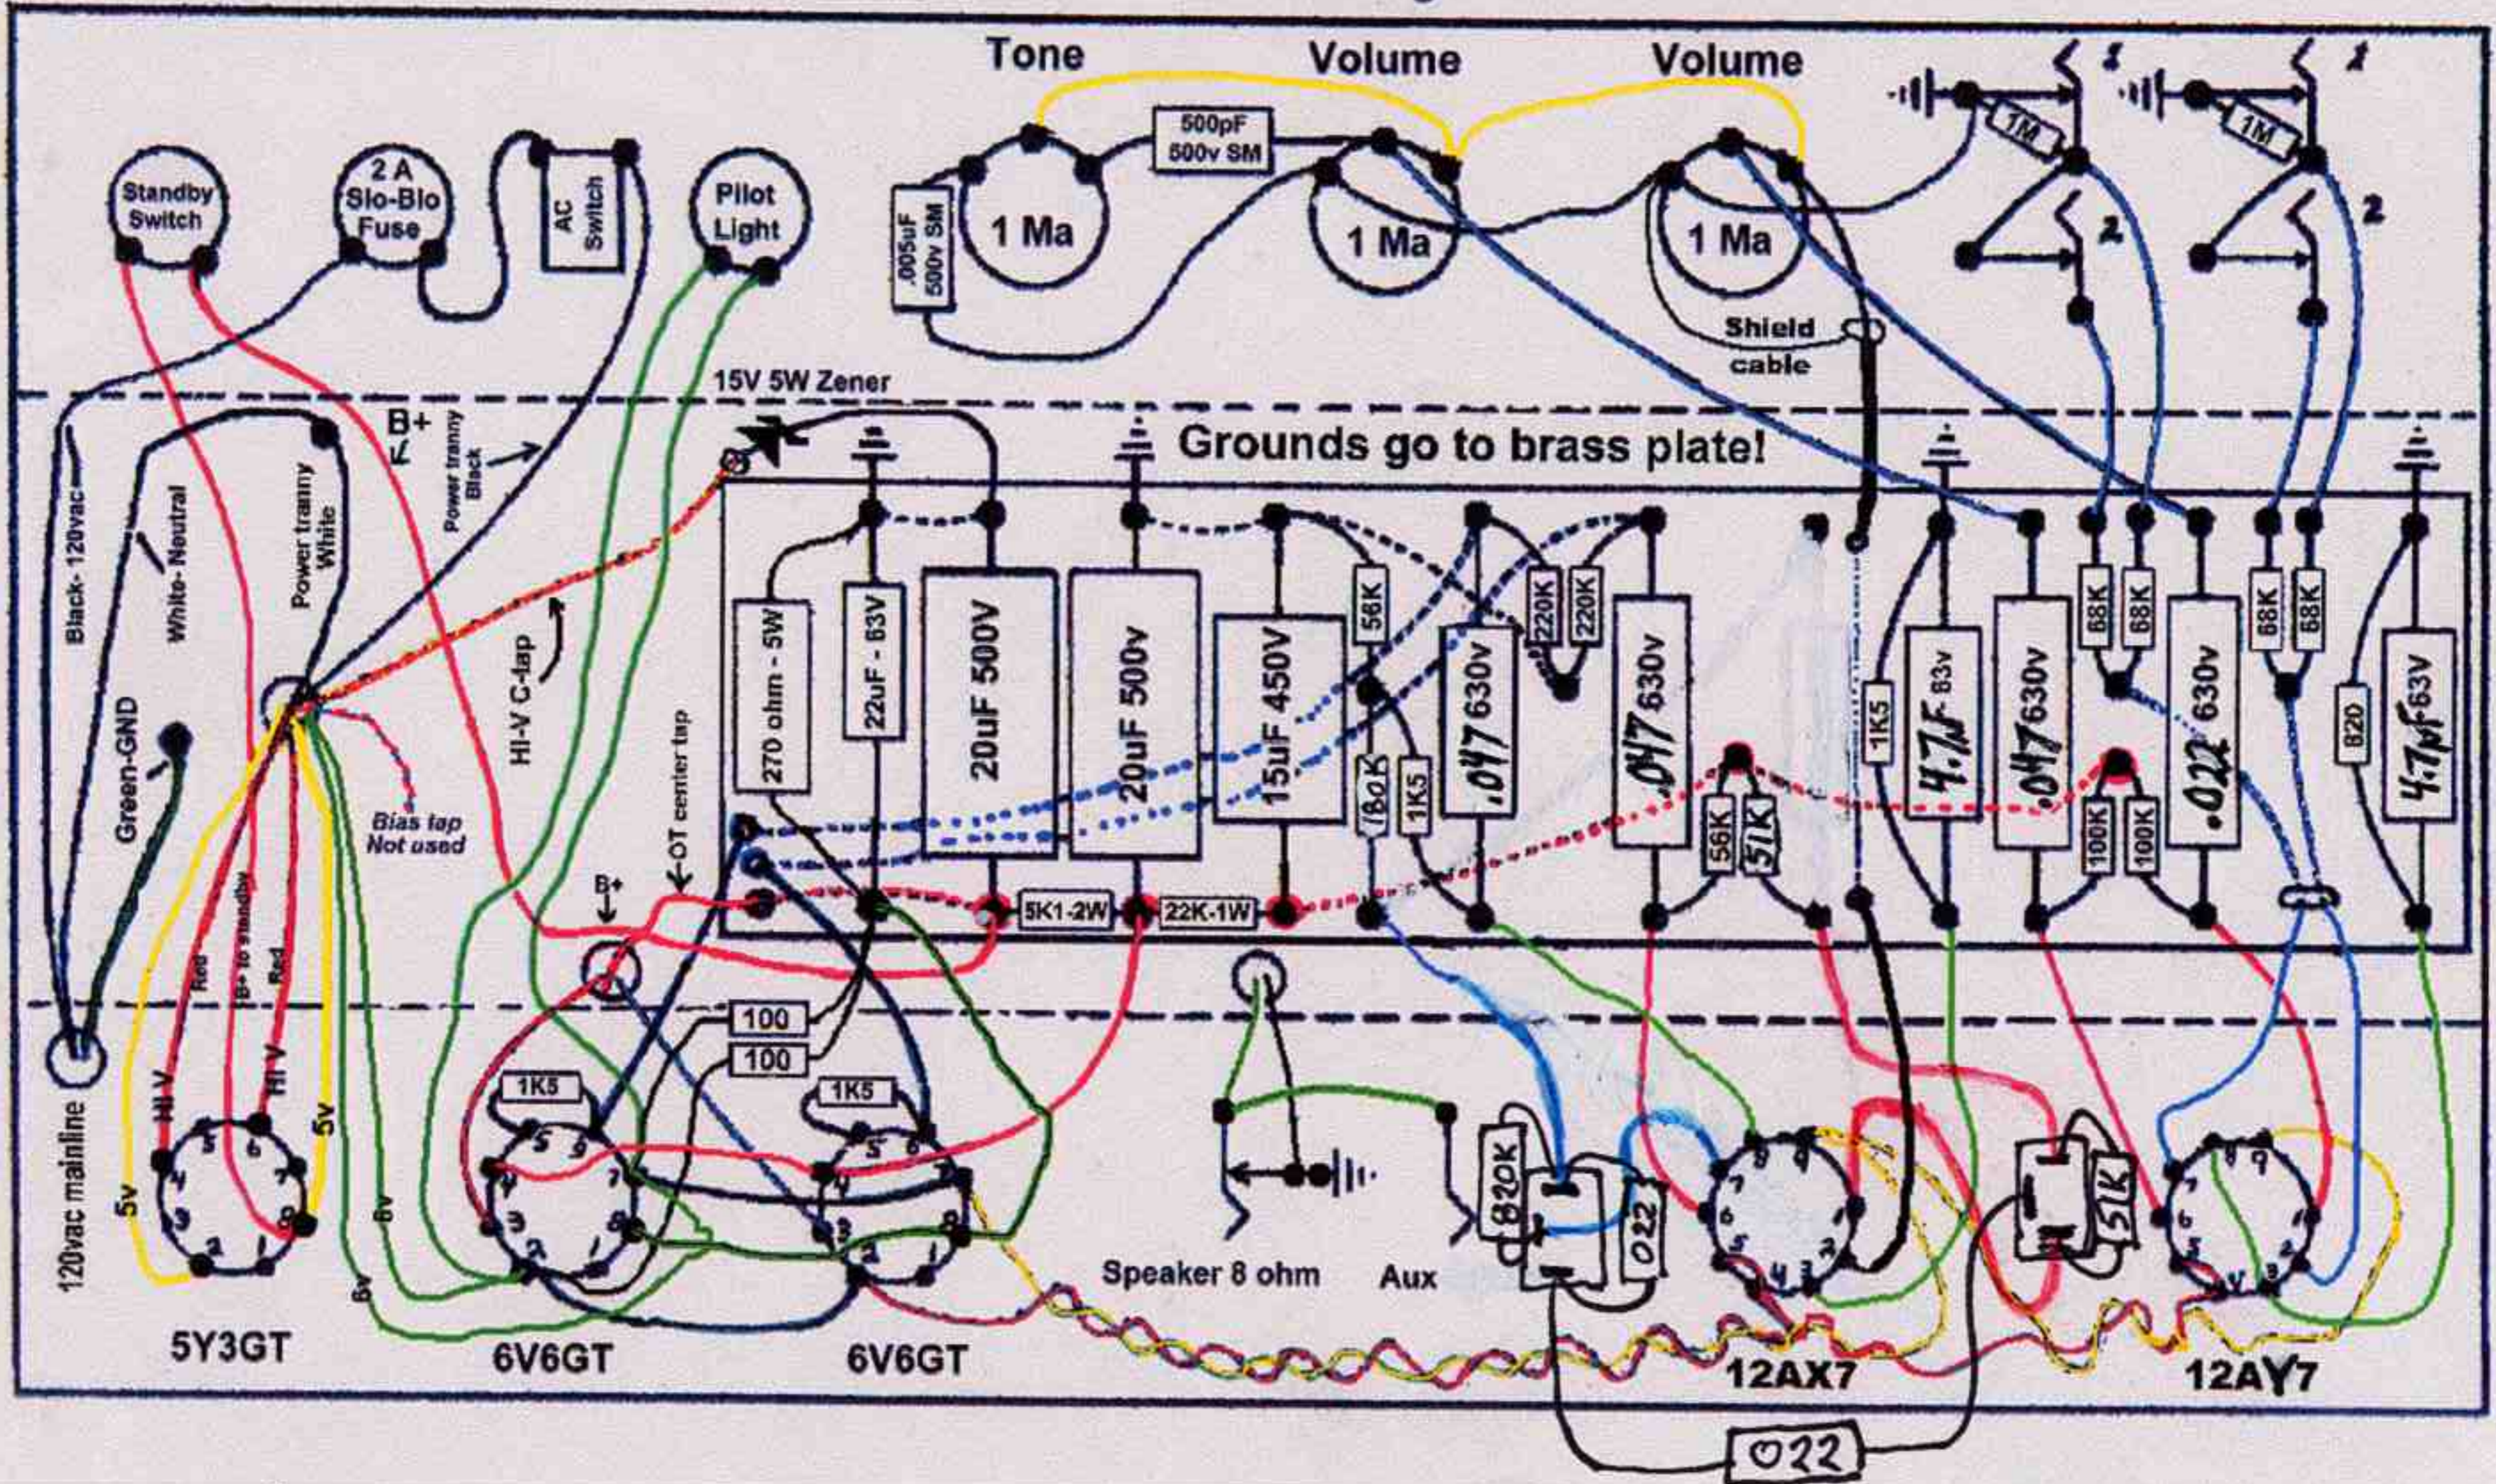

# Mission Tweedy Deluxe 5E3A

CUSTOM VALUES AS SUGGESTED BY BRUCE COLLINS  
 CUSTOM SWITCHES ADDED BY STEVE A. HOLA

"TRICK"  
 SWITCH

SPLIT PLATE  
 LOAD SWITCH