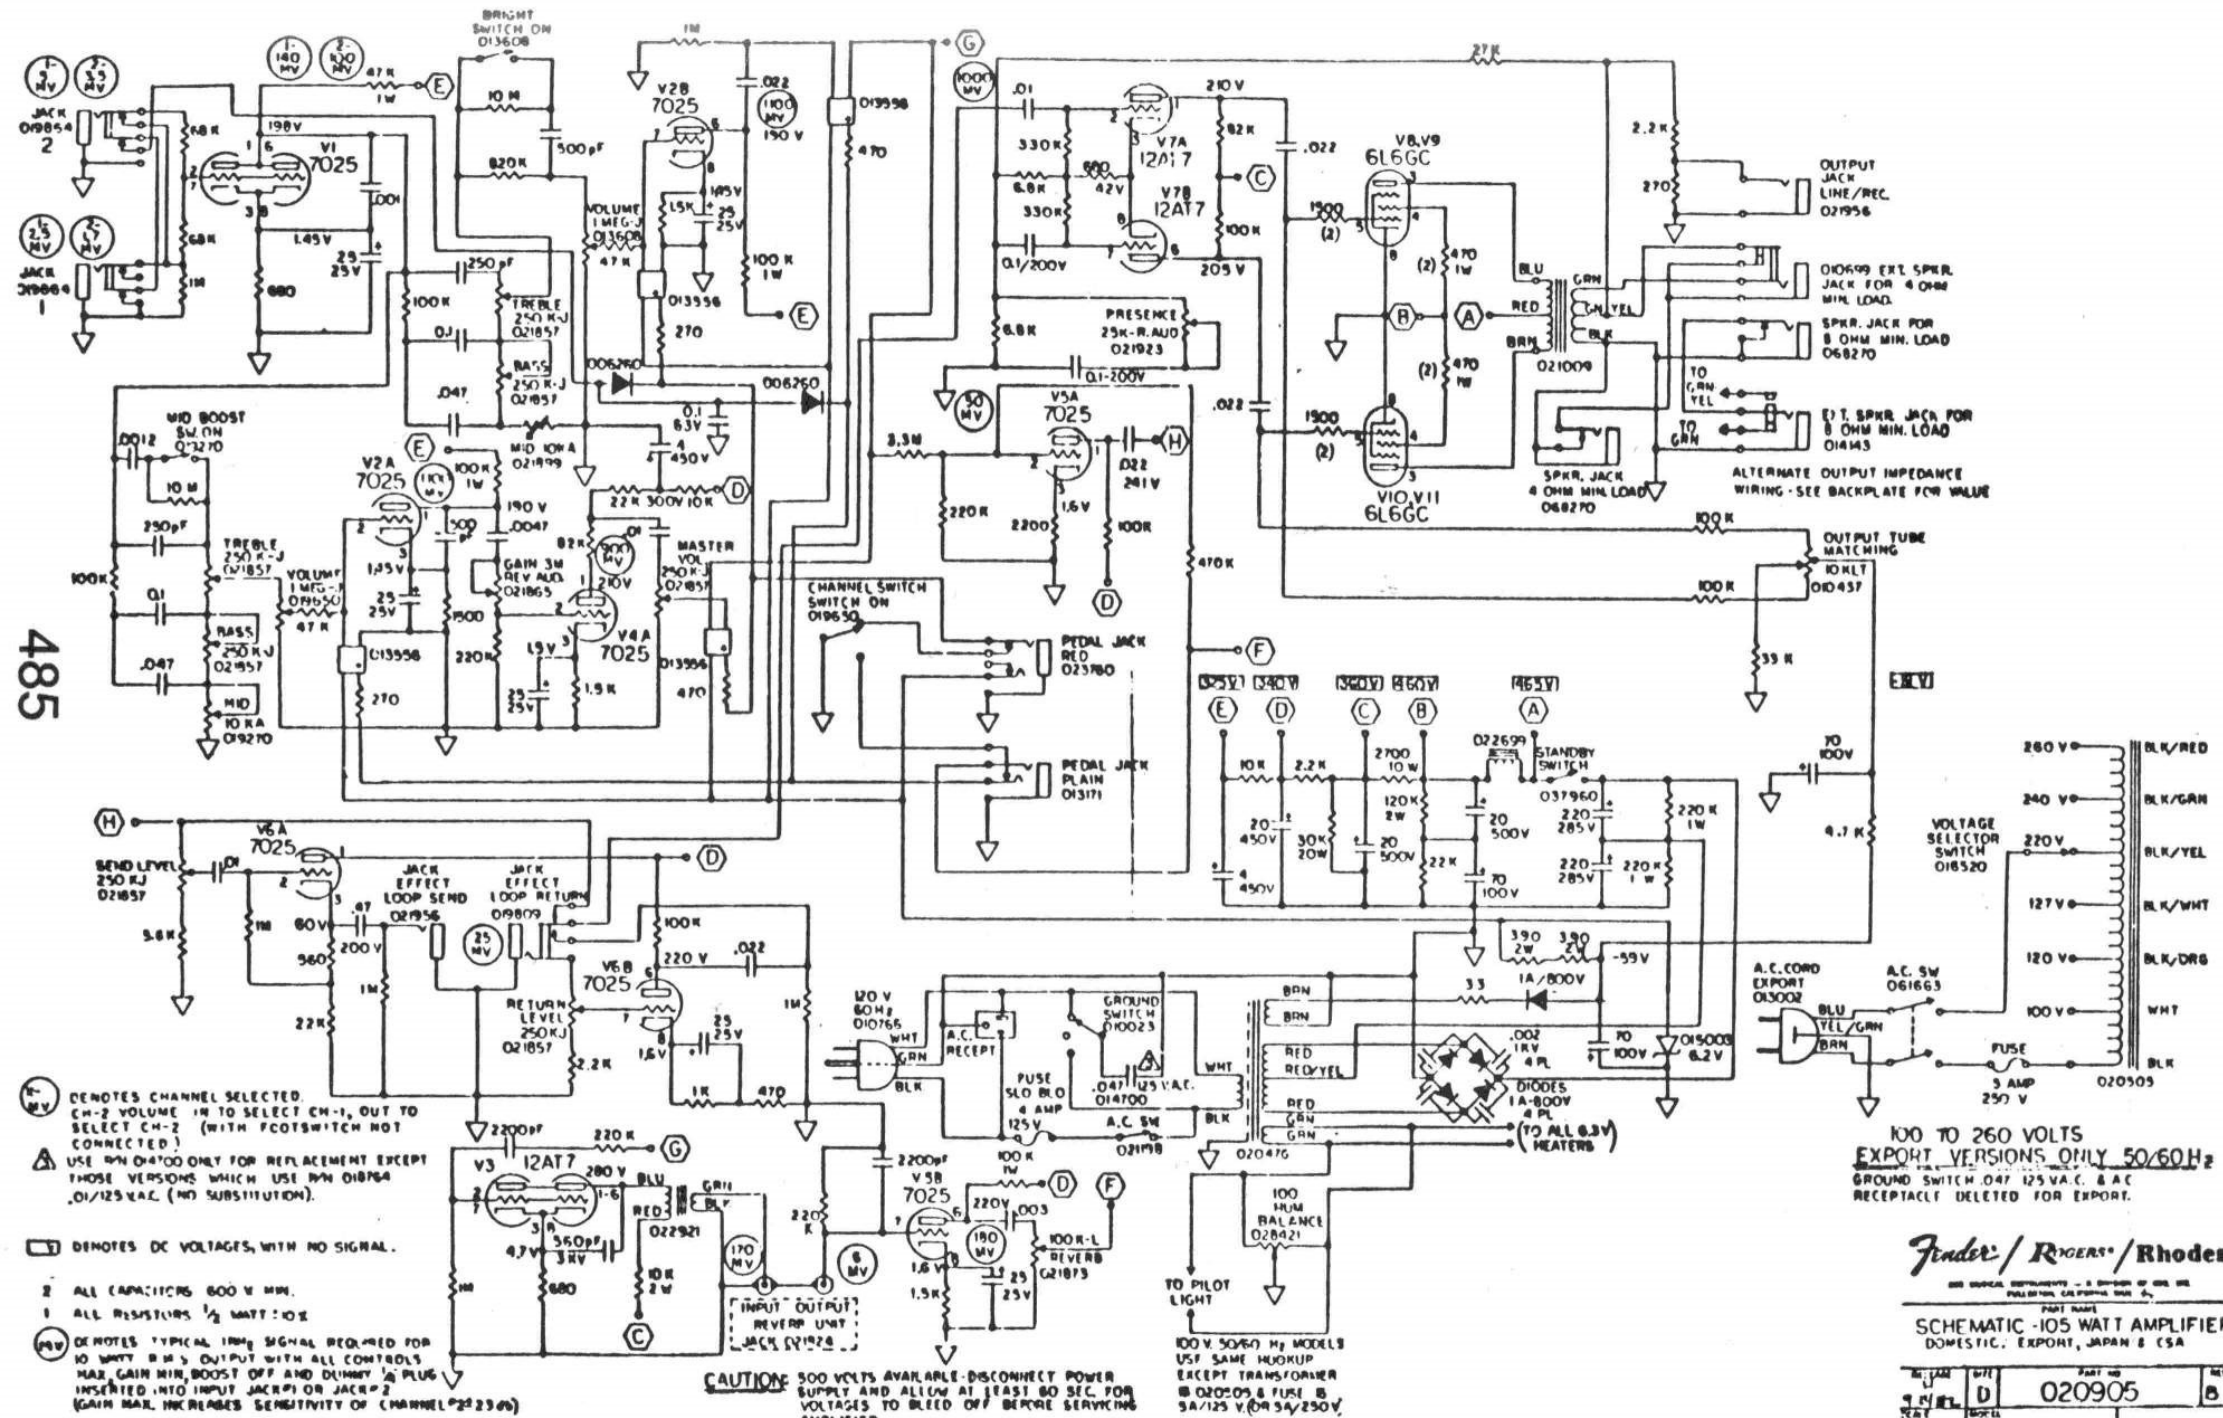

FENDER TWIN REVERB II AMPLIFIER (215500, 215501, 215502, 215508)

Fender / Rogers / Rhodes

SEE SPECIAL INSTRUCTIONS - A DIVISION OF GLENN BEYER CORPORATION, CALIFORNIA, U.S.A.

PART NAME
SCHEMATIC - 105 WATT AMPLIFIER
DOMESTIC, EXPORT, JAPAN & CSA

REV. 1	DATE	PART NO.	REV.
1	D	020905	5
REV. 2		MODEL	43

Part #021478