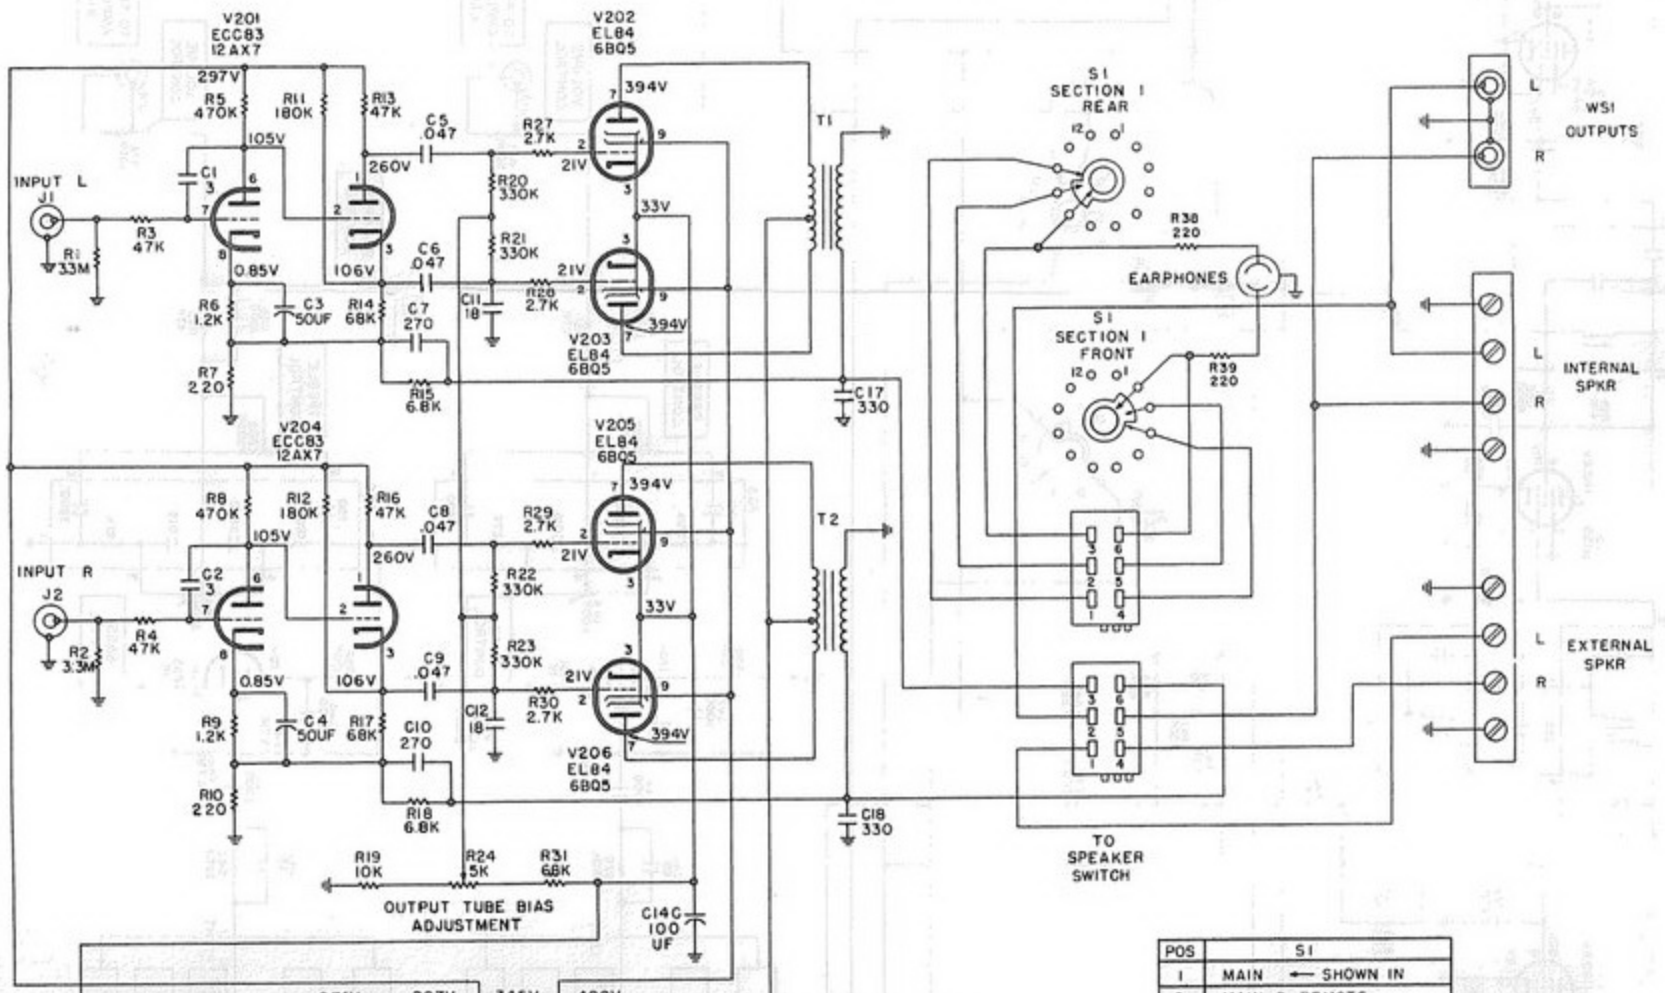

FISHER MODEL E-49 (Electra VII) RADIO-PHONO

POS	S1
1	MAIN ← SHOWN IN
2	MAIN & REMOTE
3	REMOTE

**LAST**  
R39 C19

(Also See Other Side)