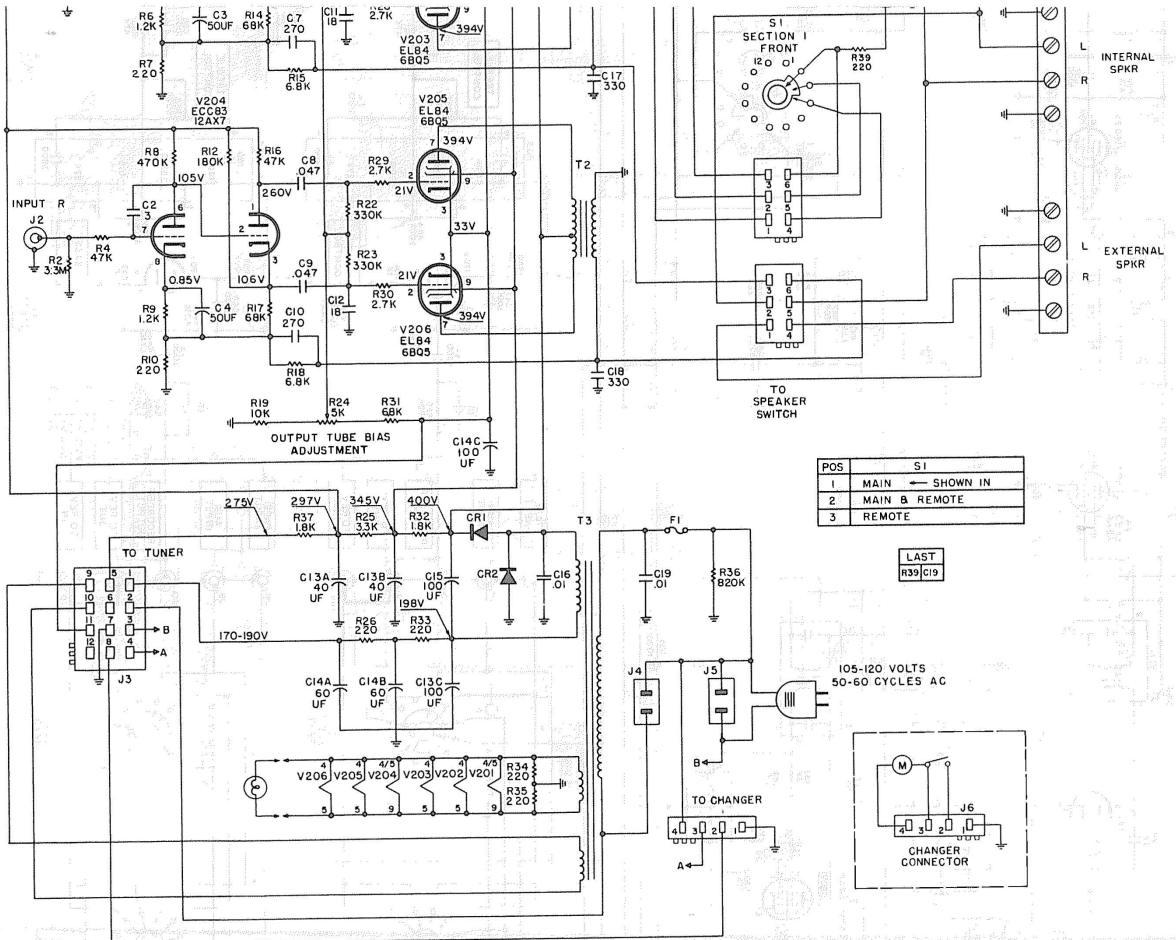

(Also See Other Side)

(Also See Other Side)

COURTESY OF FISHER RADIO CORP.

FISHER MODEL E-49 (Electra VII) RADIO-PHONO

(Also See Other Side)

- POS** SI SELECTOR SWITCH
- 1 - PHONO HOOD - SHOWN IN
  - 2 - PHONO STEREO
  - 3 - FM STEREO FILTER
  - 4 - FM STEREO
  - 5 - FM MONO
  - 6 - 2M MONO
  - 7 - TUNE FILED
  - 8 - TUN.
- NOTES**
- 1 - - DANGER SWITCH READINGS
  - 2 - OTHER VOLTAGE READINGS MEASURED AT THE FM POSITION
- POWER CONNECTOR**
- POWER SW.** AUTOMATIC
- POWER SW.** NORMAL
- TO POWER AMPLIFIER LEFT**
- VOLUME CONTROL**
- TREBLE CONTROL**
- BASS CONTROL**
- BALANCE CONTROL**
- TO POWER AMPLIFIER RIGHT**
- VOLUME CONTROL**
- TREBLE CONTROL**
- BASS CONTROL**
- REGENERATOR OUTPUT LEFT**
- REGENERATOR OUTPUT RIGHT**
- AUX. INPUT**
- TAPES INPUT**
- TO MPX A**
- TO MPX B**
- TO MPX C**
- TO MPX D**
- TO MPX E**
- TO MPX F**
- TO MPX G**
- TO MPX H**
- TO MPX I**
- TO MPX J**
- TO MPX K**
- TO MPX L**
- TO MPX M**
- TO MPX N**
- TO MPX O**
- TO MPX P**
- TO MPX Q**
- TO MPX R**
- TO MPX S**
- TO MPX T**
- TO MPX U**
- TO MPX V**
- TO MPX W**
- TO MPX X**
- TO MPX Y**
- TO MPX Z**
- TO MPX A**
- TO MPX B**
- TO MPX C**
- TO MPX D**
- TO MPX E**
- TO MPX F**
- TO MPX G**
- TO MPX H**
- TO MPX I**
- TO MPX J**
- TO MPX K**
- TO MPX L**
- TO MPX M**
- TO MPX N**
- TO MPX O**
- TO MPX P**
- TO MPX Q**
- TO MPX R**
- TO MPX S**
- TO MPX T**
- TO MPX U**
- TO MPX V**
- TO MPX W**
- TO MPX X**
- TO MPX Y**
- TO MPX Z**
- TO MPX A**
- TO MPX B**
- TO MPX C**
- TO MPX D**
- TO MPX E**
- TO MPX F**
- TO MPX G**
- TO MPX H**
- TO MPX I**
- TO MPX J**
- TO MPX K**
- TO MPX L**
- TO MPX M**
- TO MPX N**
- TO MPX O**
- TO MPX P**
- TO MPX Q**
- TO MPX R**
- TO MPX S**
- TO MPX T**
- TO MPX U**
- TO MPX V**
- TO MPX W**
- TO MPX X**
- TO MPX Y**
- TO MPX Z**

L.45T  
1891 C7B

CONNECTION FOR MPX 55

COURTESY OF FISHER RADIO CORP.

(Also See Other Side)