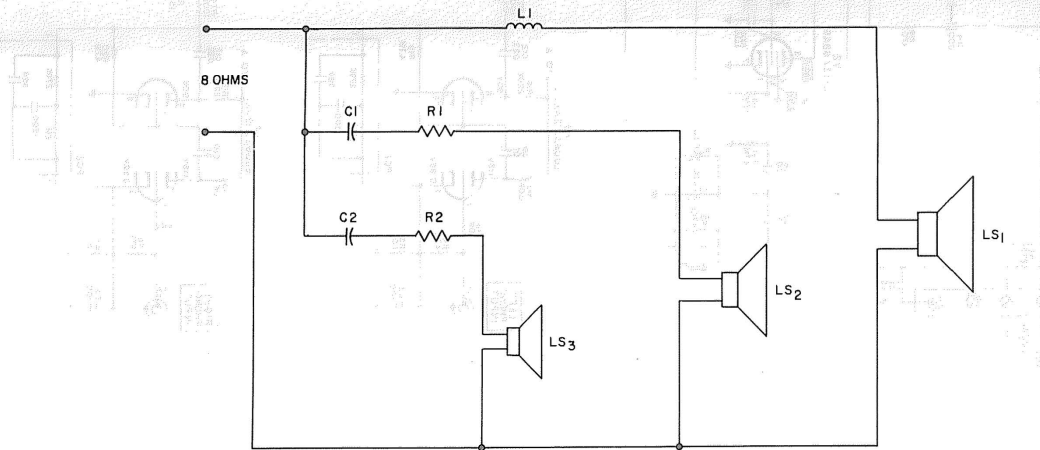

(Also See Other Side)

(Also See Other Side)

COURTESY OF FISHER RADIO CORP.

FISHER MODEL E-49 (Electra VII) RADIO-PHONO

(Also See Other Side)

- POS** SI SELECTOR SWITCH
- 1 - PHONO HOOD - SHOWN IN
  - 2 - PHONO STEREO
  - 3 - FM STEREO FILTER
  - 4 - FM STEREO
  - 5 - FM MONO
  - 6 - 2M MONO
  - 7 - TUNE FILED
  - 8 - TUN.
- NOTES**
- 1 - - DANGER SWITCH READINGS
  - 2 - OTHER VOLTAGE READINGS MEASURED AT THE FM POSITION
- POWER CONNECTOR**
- POWER SW.** AUTOMATIC
- POWER SW.** NORMAL
- TO POWER AMPLIFIER LEFT**
- VOLUME CONTROL**
- TREBLE CONTROL**
- BASS CONTROL**
- BALANCE CONTROL**
- TO POWER AMPLIFIER RIGHT**
- VOLUME CONTROL**
- TREBLE CONTROL**
- BASS CONTROL**
- REGENERATOR OUTPUT LEFT**
- REGENERATOR OUTPUT RIGHT**
- AUX. INPUT**
- TAPES INPUT**
- TO MPX A**
- TO MPX B**
- TO MPX C**
- TO MPX D**
- TO MPX E**
- TO MPX F**
- TO MPX G**
- TO MPX H**
- TO MPX I**
- TO MPX J**
- TO MPX K**
- TO MPX L**
- TO MPX M**
- TO MPX N**
- TO MPX O**
- TO MPX P**
- TO MPX Q**
- TO MPX R**
- TO MPX S**
- TO MPX T**
- TO MPX U**
- TO MPX V**
- TO MPX W**
- TO MPX X**
- TO MPX Y**
- TO MPX Z**
- TO MPX A**
- TO MPX B**
- TO MPX C**
- TO MPX D**
- TO MPX E**
- TO MPX F**
- TO MPX G**
- TO MPX H**
- TO MPX I**
- TO MPX J**
- TO MPX K**
- TO MPX L**
- TO MPX M**
- TO MPX N**
- TO MPX O**
- TO MPX P**
- TO MPX Q**
- TO MPX R**
- TO MPX S**
- TO MPX T**
- TO MPX U**
- TO MPX V**
- TO MPX W**
- TO MPX X**
- TO MPX Y**
- TO MPX Z**
- TO MPX A**
- TO MPX B**
- TO MPX C**
- TO MPX D**
- TO MPX E**
- TO MPX F**
- TO MPX G**
- TO MPX H**
- TO MPX I**
- TO MPX J**
- TO MPX K**
- TO MPX L**
- TO MPX M**
- TO MPX N**
- TO MPX O**
- TO MPX P**
- TO MPX Q**
- TO MPX R**
- TO MPX S**
- TO MPX T**
- TO MPX U**
- TO MPX V**
- TO MPX W**
- TO MPX X**
- TO MPX Y**
- TO MPX Z**