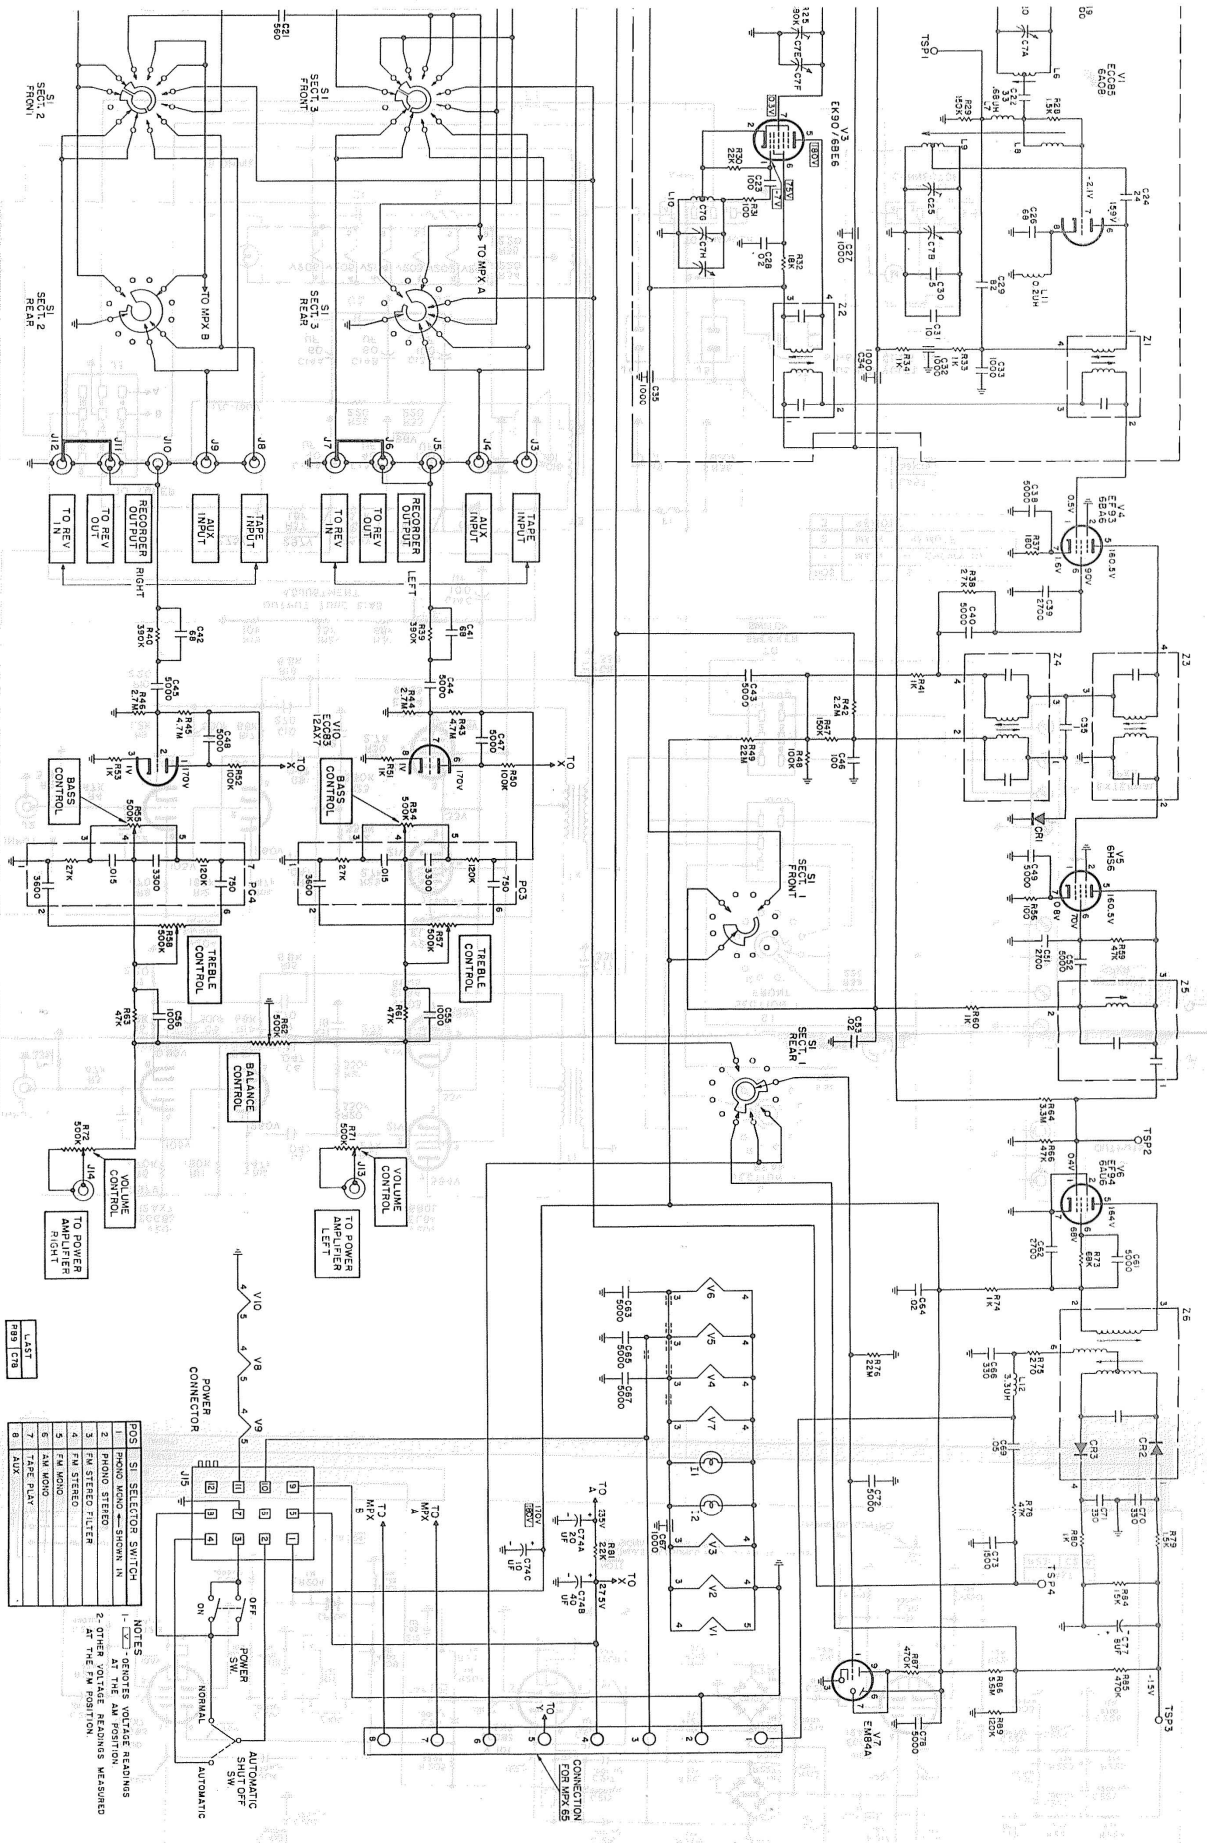

FISHER MODEL E-49 (Electra VII) RADIO-PHONO

(Also See Other Side)

L.45T
1891 C7B

CONNECTION FOR MPX 55