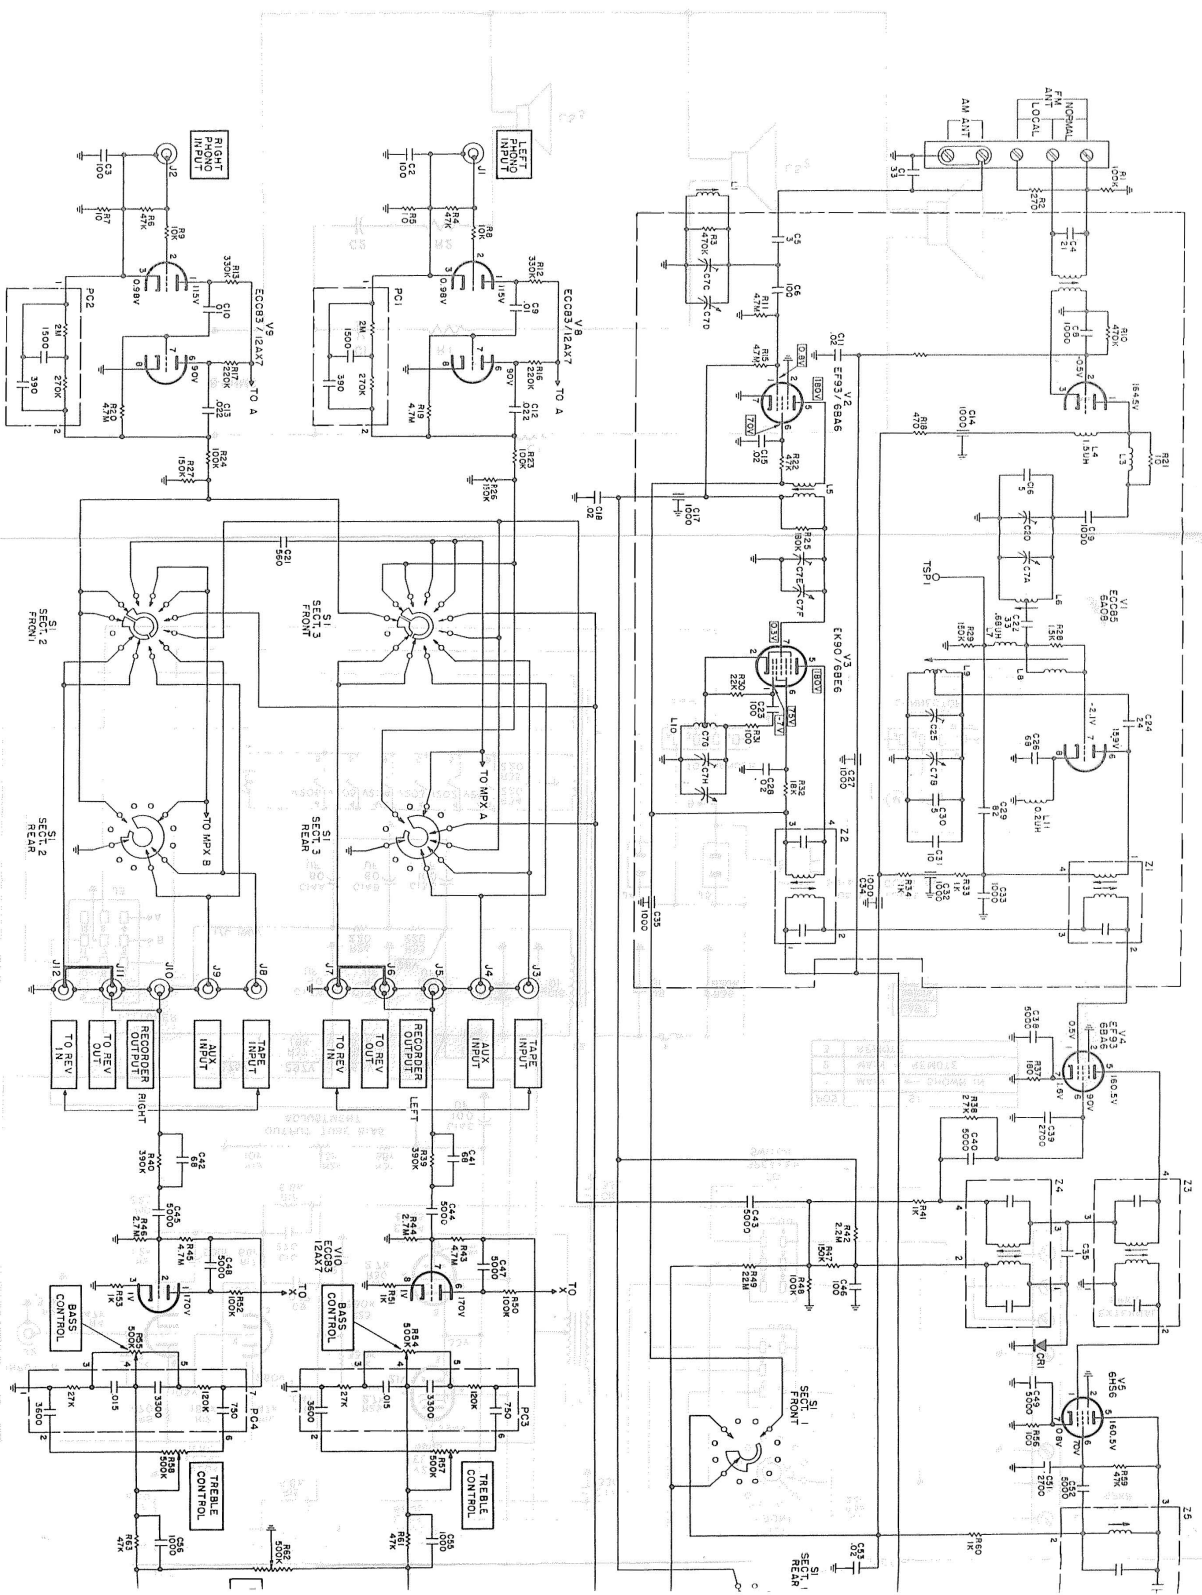

(Also See Other Side)

(Also See Other Side)

COURTESY OF FISHER RADIO CORP.

FISHER MODEL E-49 (Electra VII) RADIO-PHONO

(Also See Other Side)

- POS** SI SELECTOR SWITCH
- 1 - PHONO HOOD - SHOWN IN
  - 2 - PHONO STEREO
  - 3 - FM STEREO FILTER
  - 4 - FM STEREO
  - 5 - FM MONO
  - 6 - 2M MONO
  - 7 - TUNE FILED
  - 8 - TUN.
- NOTES**
- 1 - - DANGER SWITCH READINGS
  - 2 - OTHER VOLTAGE READINGS MEASURED AT THE FM POSITION
- POWER CONNECTOR**
- POWER SW.** AUTOMATIC
- POWER SW.** NORMAL
- TO POWER AMPLIFIER LEFT**
- VOLUME CONTROL**
- TREBLE CONTROL**
- BASS CONTROL**
- BALANCE CONTROL**
- TO POWER AMPLIFIER RIGHT**
- VOLUME CONTROL**
- TREBLE CONTROL**
- BASS CONTROL**
- REGENERATOR OUTPUT LEFT**
- REGENERATOR OUTPUT RIGHT**
- AUX. INPUT**
- TAPES INPUT**
- TO MPX A**
- TO MPX B**
- TO MPX C**
- TO MPX D**
- TO MPX E**
- TO MPX F**
- TO MPX G**
- TO MPX H**
- TO MPX I**
- TO MPX J**
- TO MPX K**
- TO MPX L**
- TO MPX M**
- TO MPX N**
- TO MPX O**
- TO MPX P**
- TO MPX Q**
- TO MPX R**
- TO MPX S**
- TO MPX T**
- TO MPX U**
- TO MPX V**
- TO MPX W**
- TO MPX X**
- TO MPX Y**
- TO MPX Z**
- TO MPX A**
- TO MPX B**
- TO MPX C**
- TO MPX D**
- TO MPX E**
- TO MPX F**
- TO MPX G**
- TO MPX H**
- TO MPX I**
- TO MPX J**
- TO MPX K**
- TO MPX L**
- TO MPX M**
- TO MPX N**
- TO MPX O**
- TO MPX P**
- TO MPX Q**
- TO MPX R**
- TO MPX S**
- TO MPX T**
- TO MPX U**
- TO MPX V**
- TO MPX W**
- TO MPX X**
- TO MPX Y**
- TO MPX Z**
- TO MPX A**
- TO MPX B**
- TO MPX C**
- TO MPX D**
- TO MPX E**
- TO MPX F**
- TO MPX G**
- TO MPX H**
- TO MPX I**
- TO MPX J**
- TO MPX K**
- TO MPX L**
- TO MPX M**
- TO MPX N**
- TO MPX O**
- TO MPX P**
- TO MPX Q**
- TO MPX R**
- TO MPX S**
- TO MPX T**
- TO MPX U**
- TO MPX V**
- TO MPX W**
- TO MPX X**
- TO MPX Y**
- TO MPX Z**

L.45T  
1891 C7B

CONNECTION FOR MPX 55

COURTESY OF FISHER RADIO CORP.

(Also See Other Side)