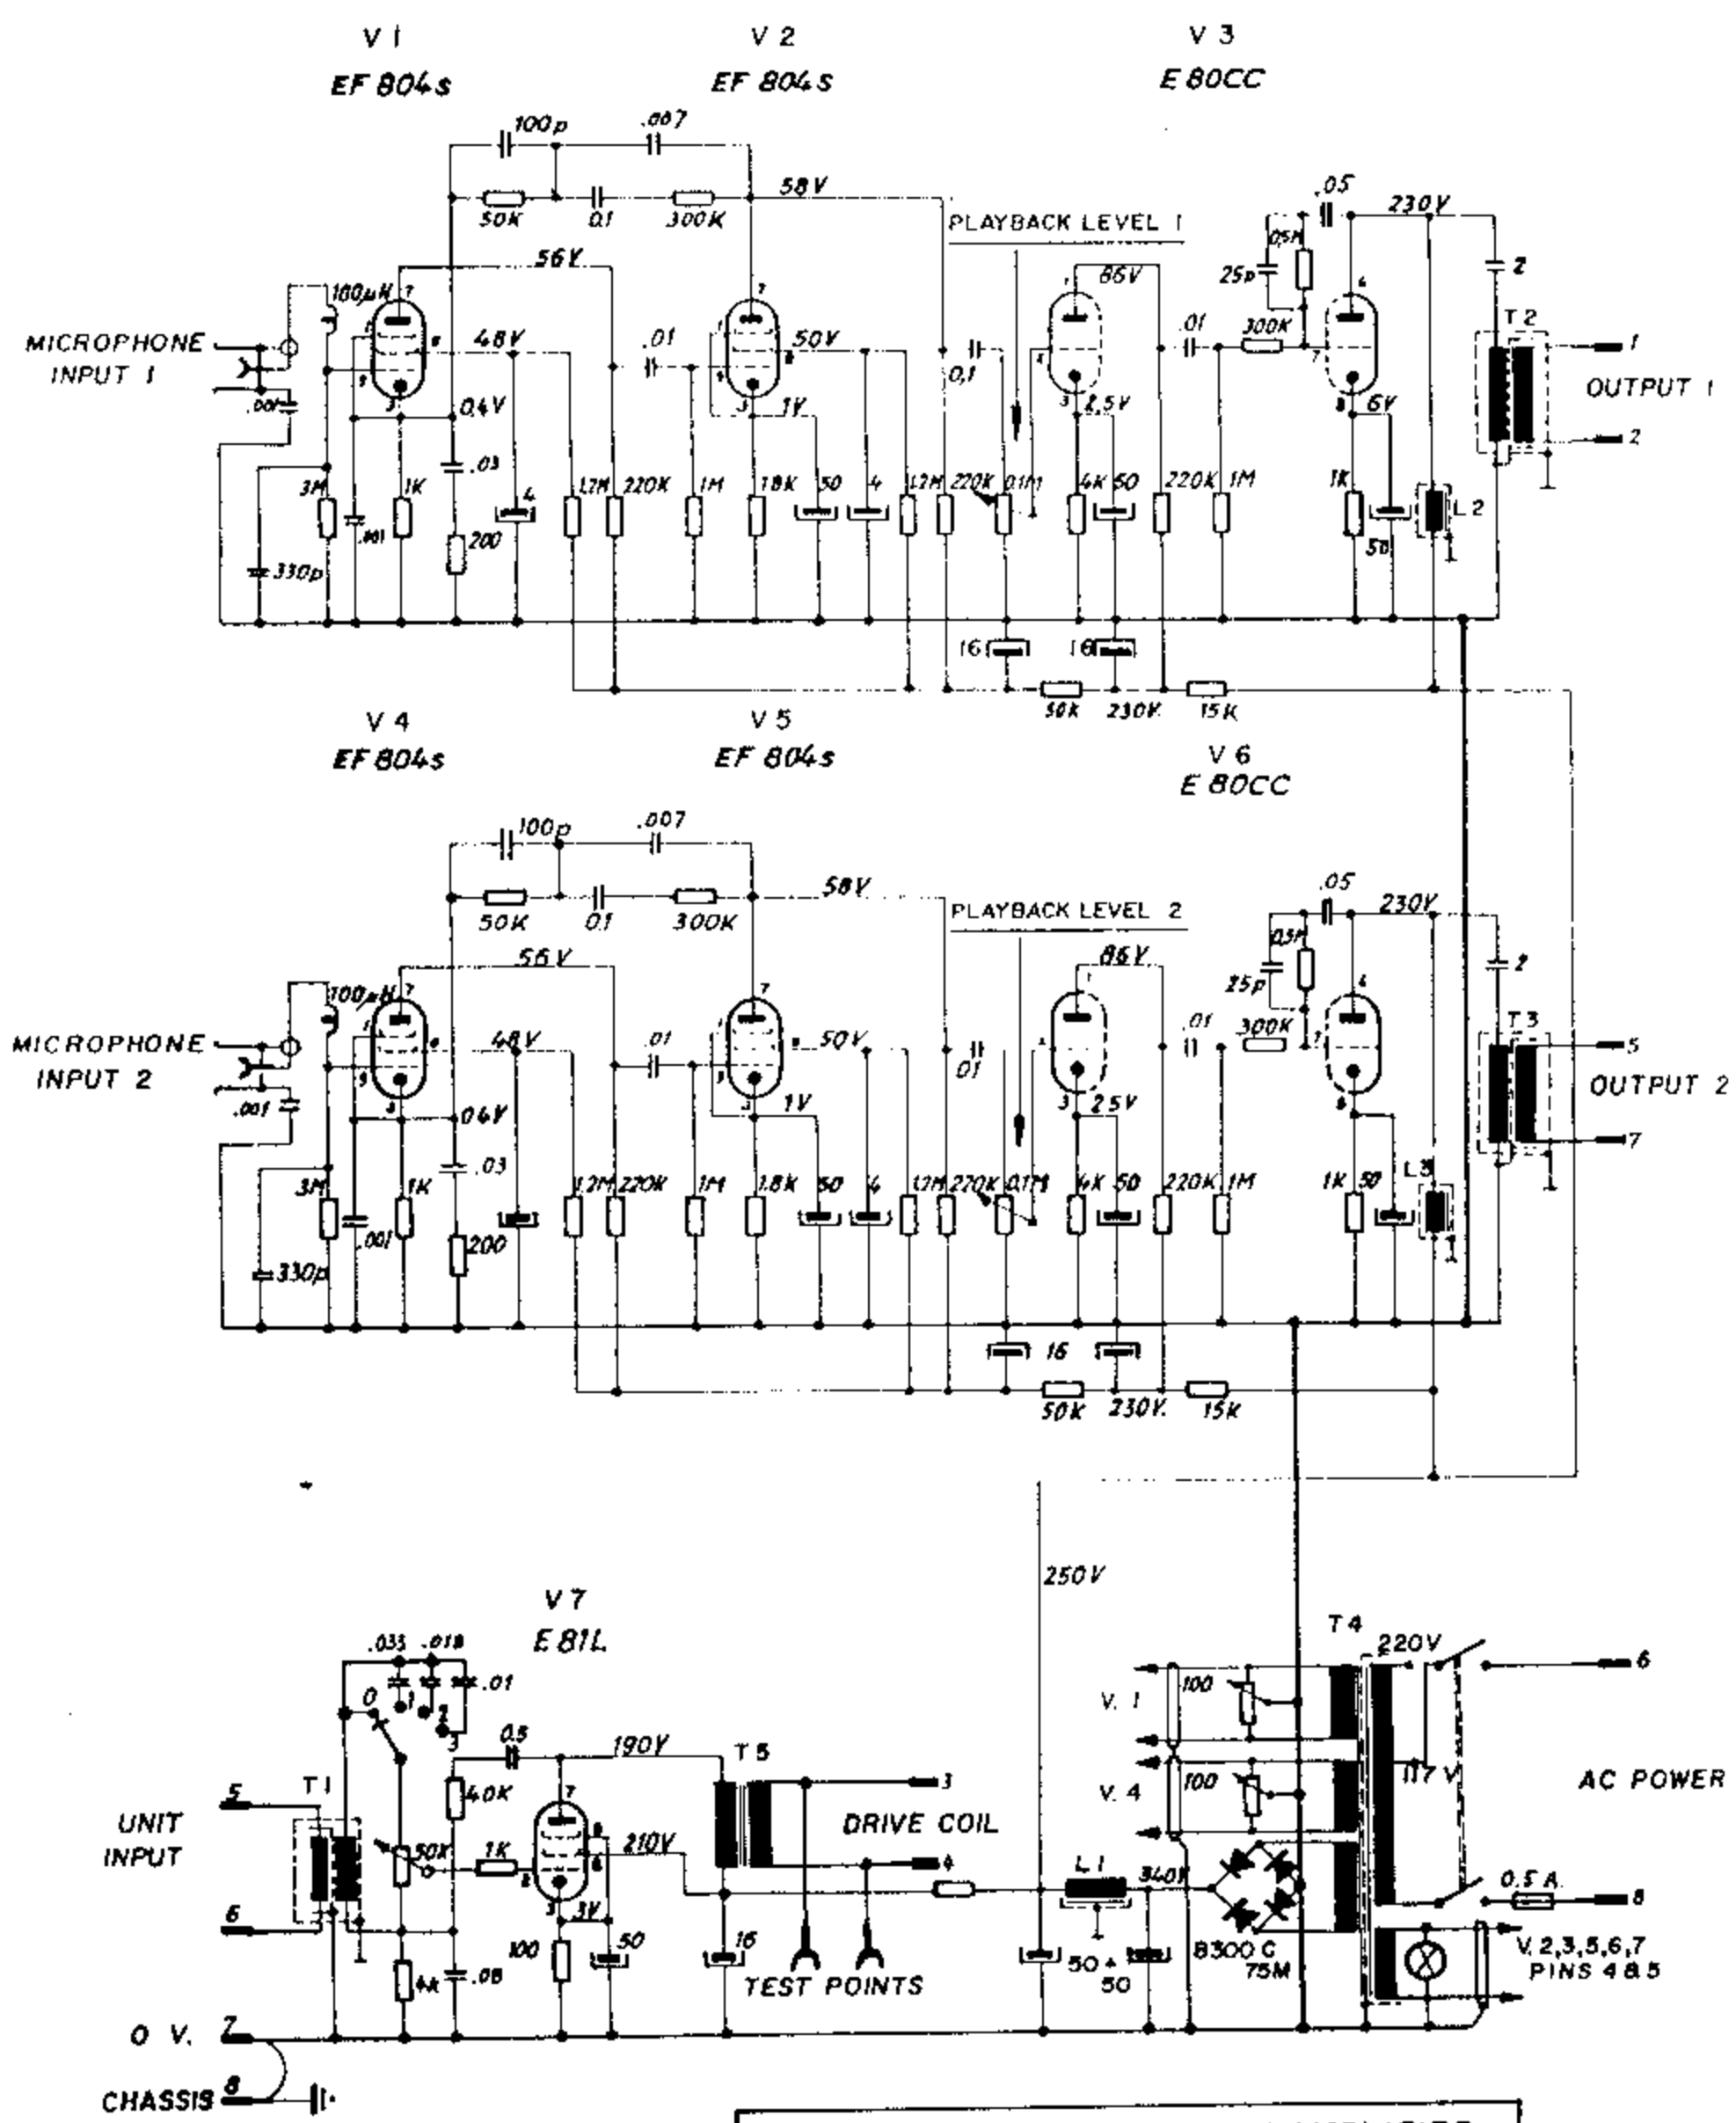

GOTHAM AUDIO CORPORATION
 2 WEST 48 STREET, NEW YORK, N. Y. #10036 - (212) COLUMBUS 9-4111

MONO DRIVE & PLAYBACK AMPLIFIER
 V 54

D16421E

Page 24.

Driver - and Output - Amplifier

Mono

V 54

STEREO DRIVE & PLAYBACK AMPLIFIER
V 54 ST