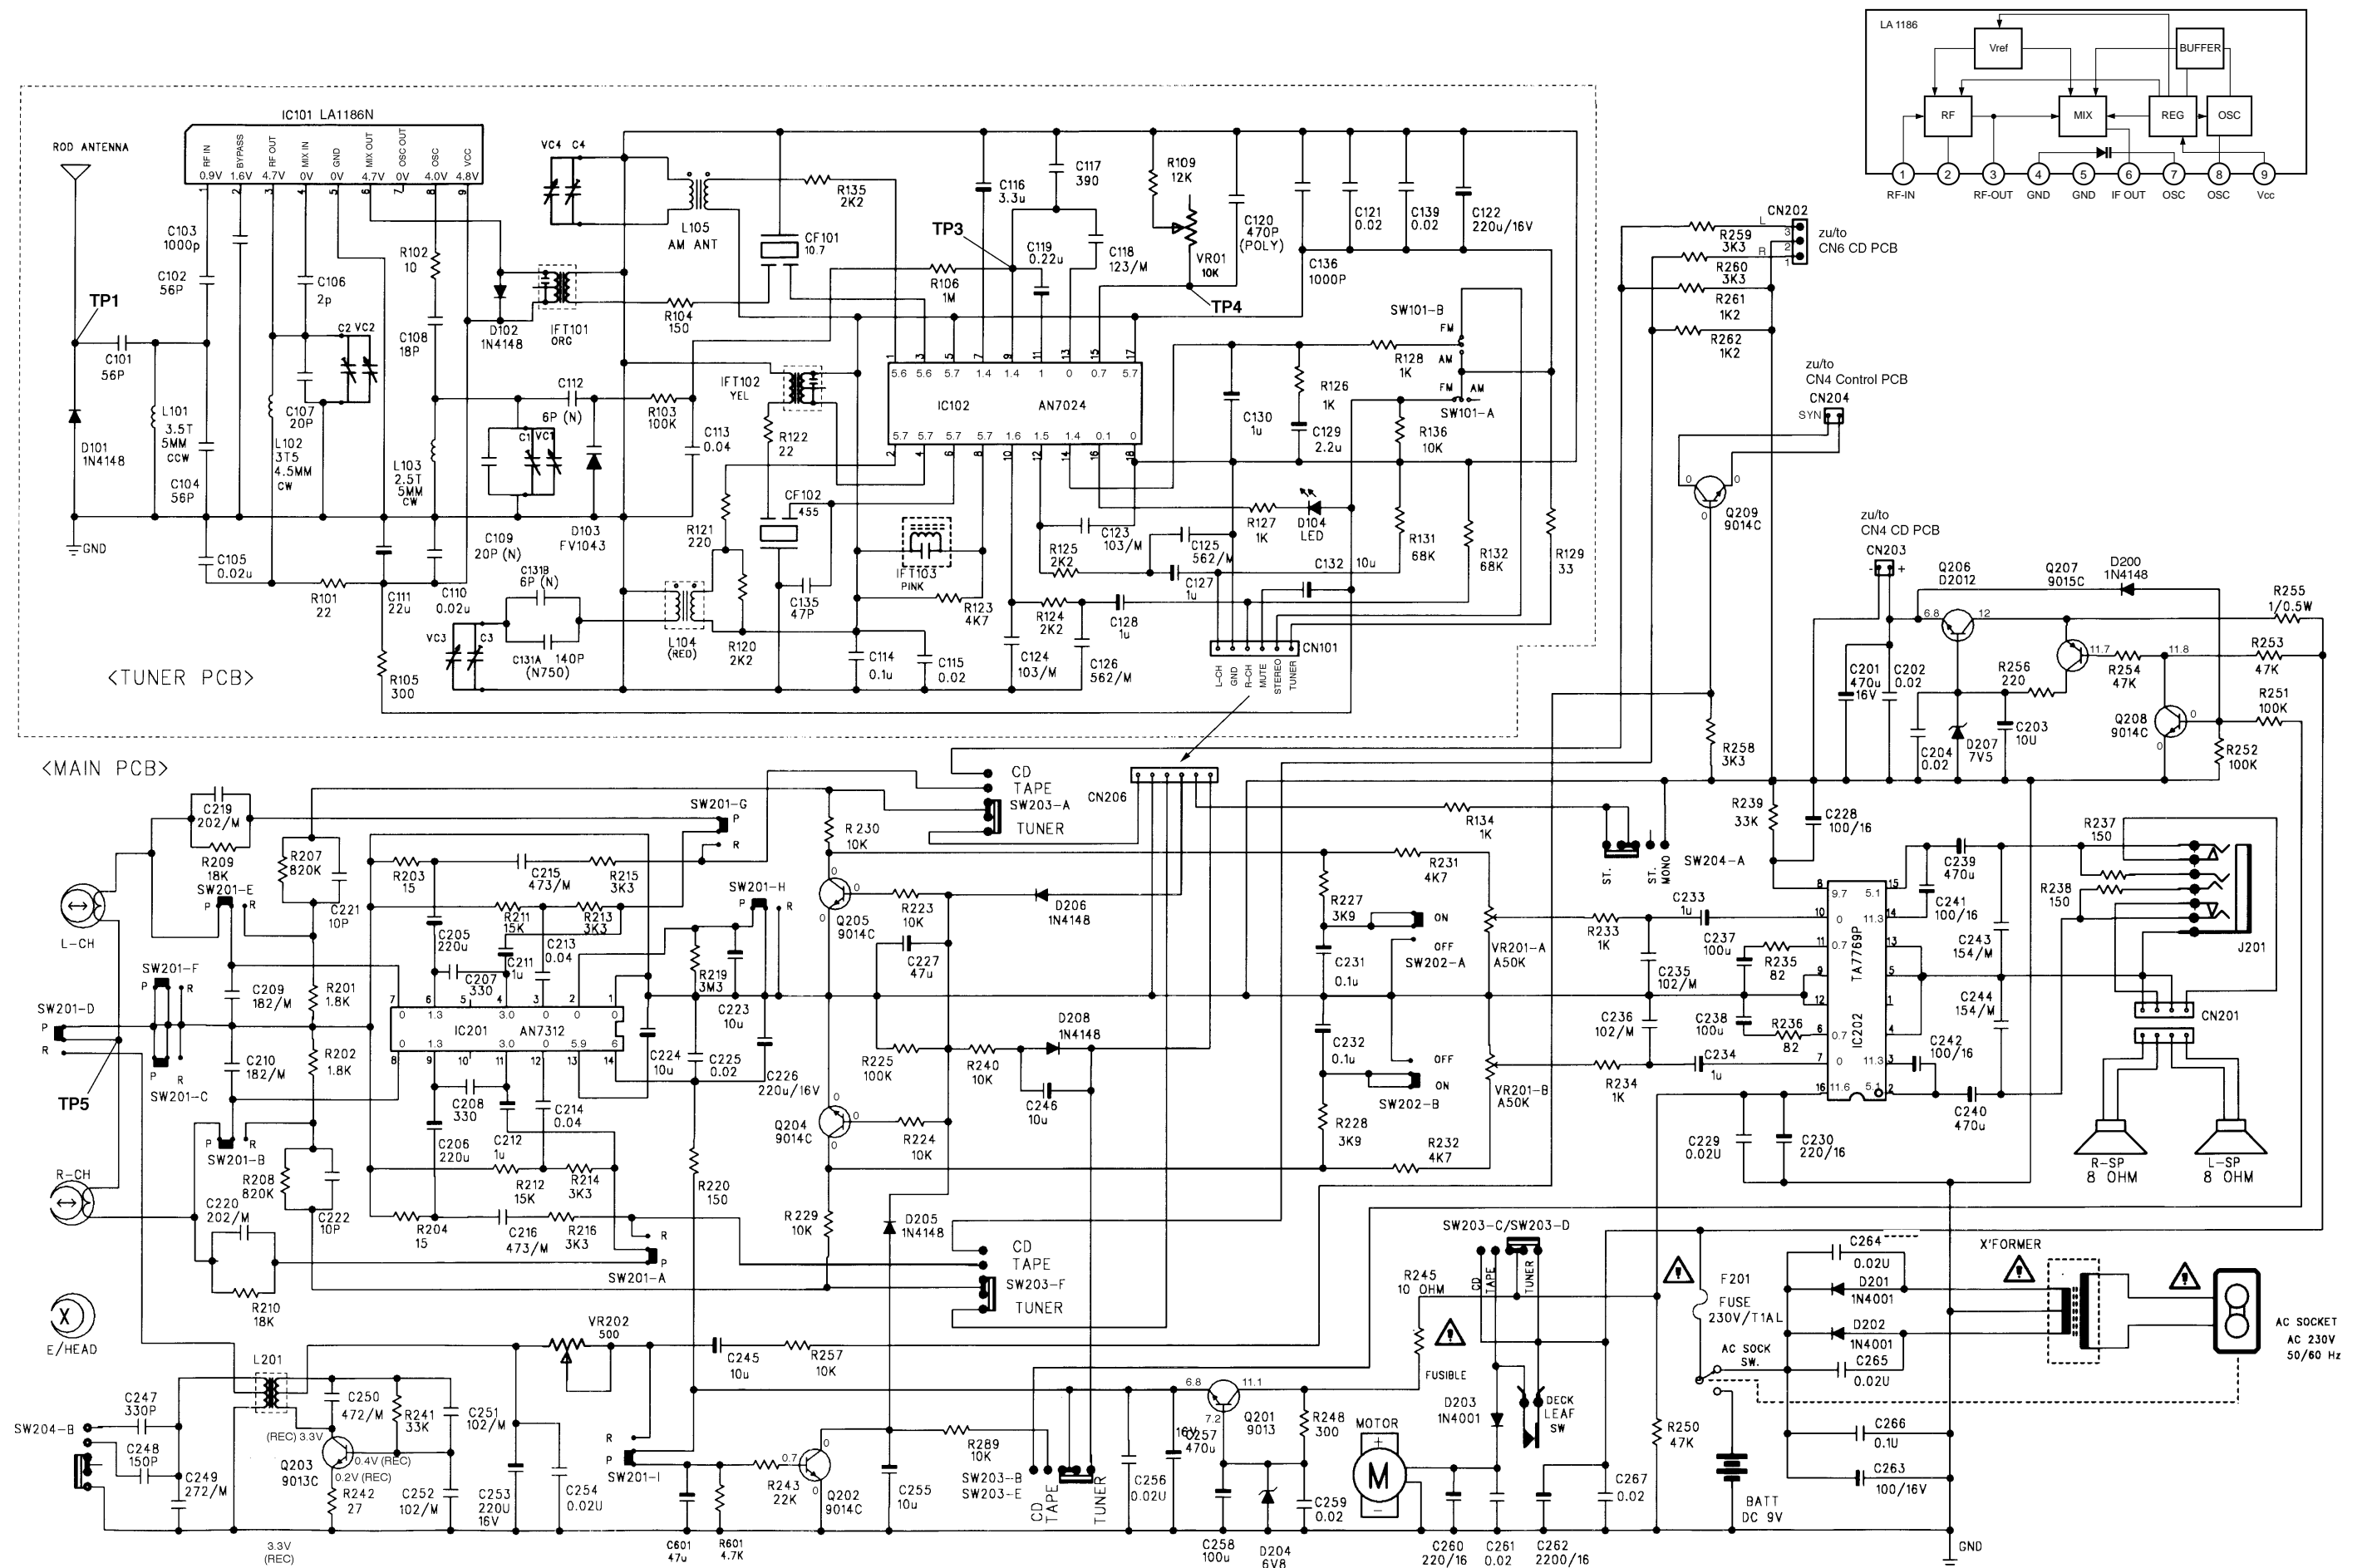

Tuner-, NF-, Cassetten-, Netzteil / Tuner Part, AF Part, Tape Part, Mains Unit