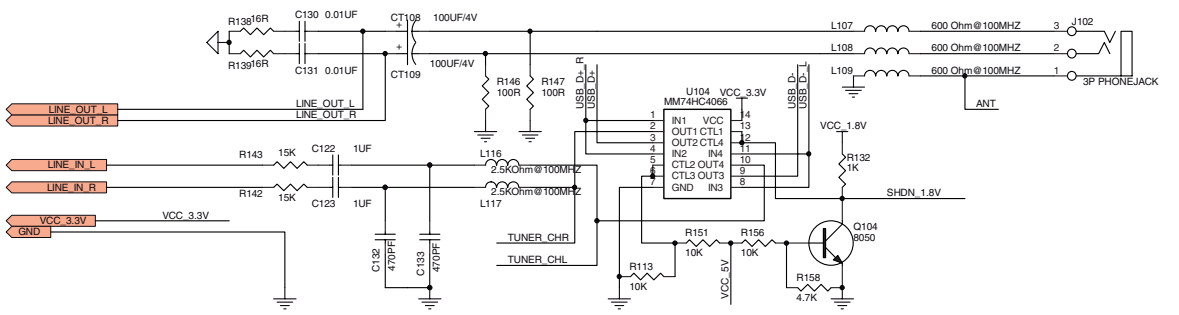

This Service Document is only available as data

Änderungen vorbehalten/Subject to alteration

Made by GRUNDIG in Germany • TCC 0106 HH

<http://www.grundig.com>

Bus Width : 8-bit