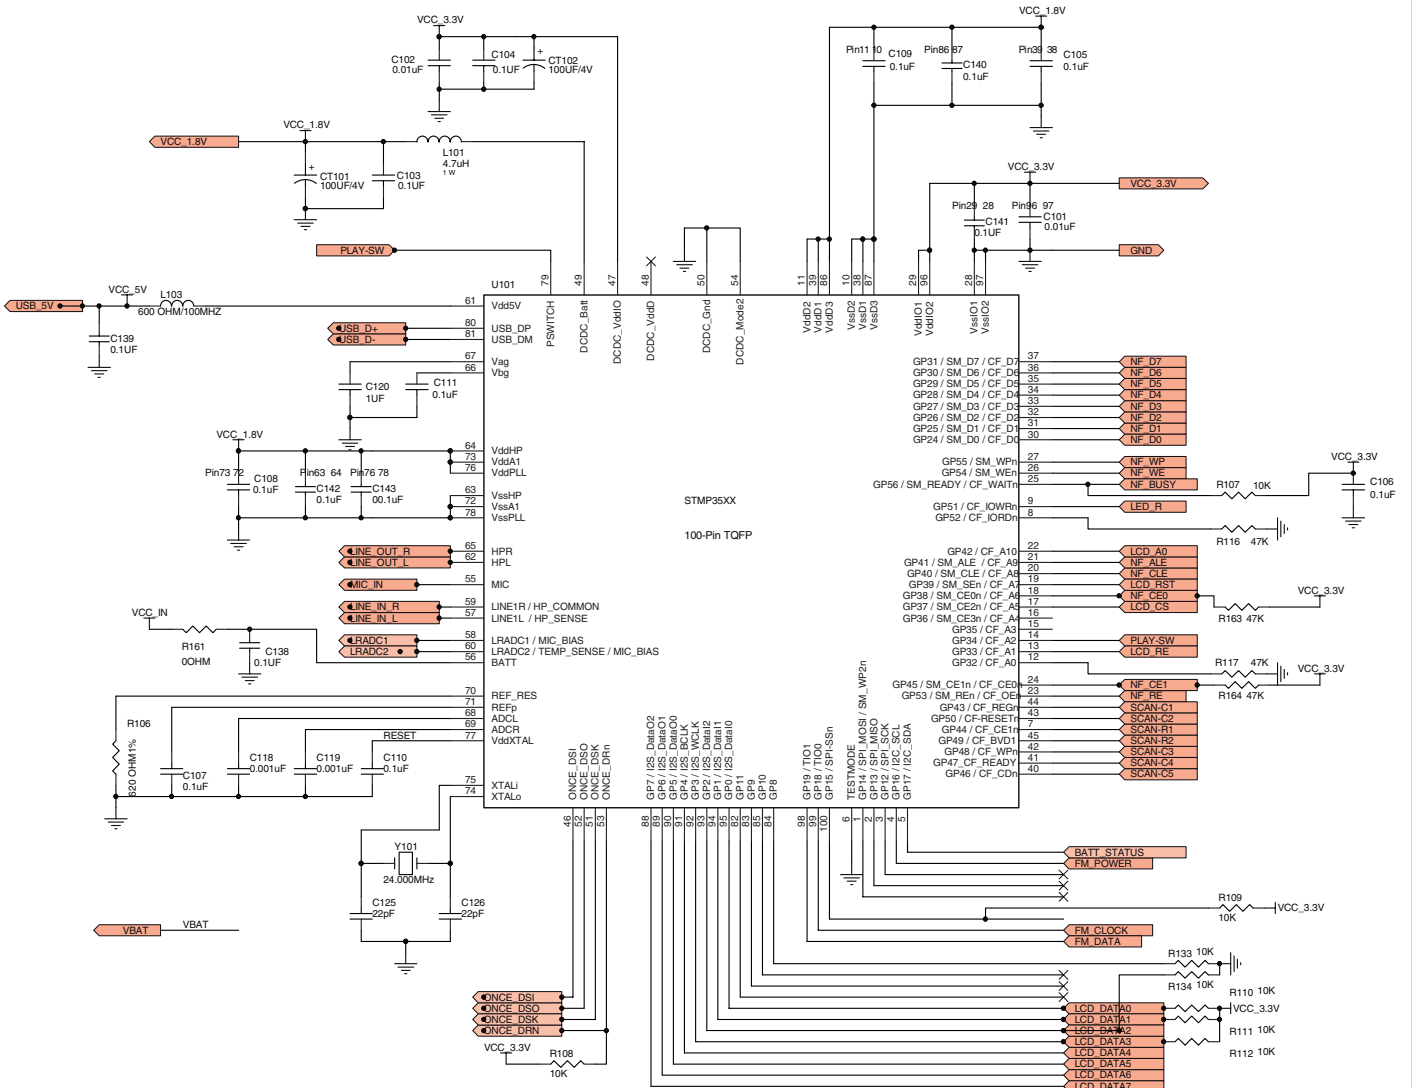

This Service Document is only available as data

Änderungen vorbehalten/Subject to alteration

Made by GRUNDIG in Germany • TCC 0106 HH

<http://www.grundig.com>

Bus Width : 8-bit