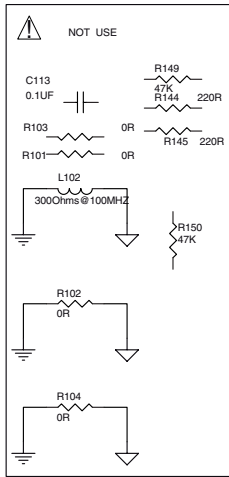

This Service Document is only available as data

Änderungen vorbehalten/Subject to alteration

Made by GRUNDIG in Germany • TCC 0106 HH

<http://www.grundig.com>

Bus Width : 8-bit