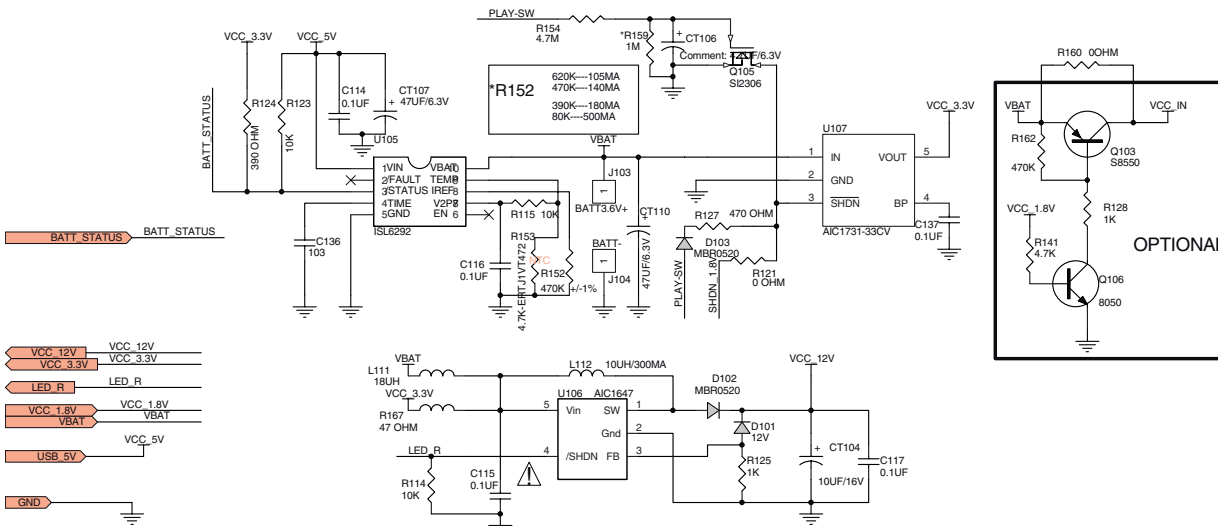

This Service Document is only available as data

Änderungen vorbehalten/Subject to alteration

Made by GRUNDIG in Germany • TCC 0106 HH

<http://www.grundig.com>

Bus Width : 8-bit