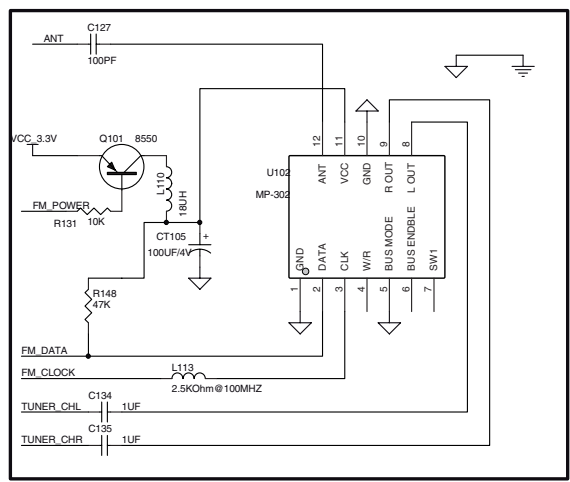

This Service Document is only available as data

Änderungen vorbehalten/Subject to alteration

Made by GRUNDIG in Germany • TCC 0106 HH

<http://www.grundig.com>

Bus Width : 8-bit