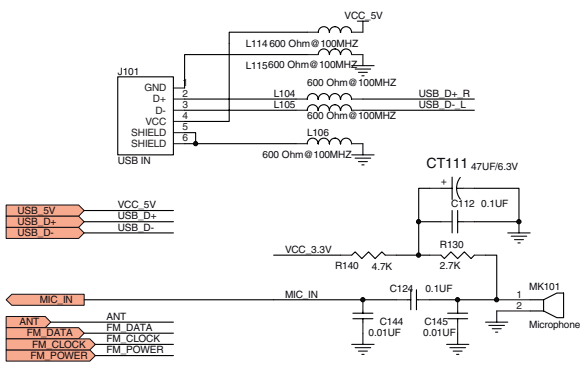

This Service Document is only available as data

Änderungen vorbehalten/Subject to alteration

Made by GRUNDIG in Germany • TCC 0106 HH

<http://www.grundig.com>

Bus Width : 8-bit