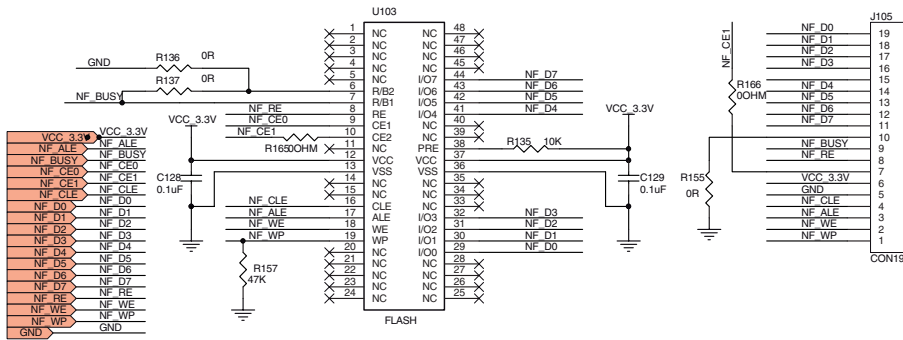

This Service Document is only available as data

Änderungen vorbehalten/Subject to alteration

Made by GRUNDIG in Germany • TCC 0106 HH

<http://www.grundig.com>

Bus Width : 8-bit