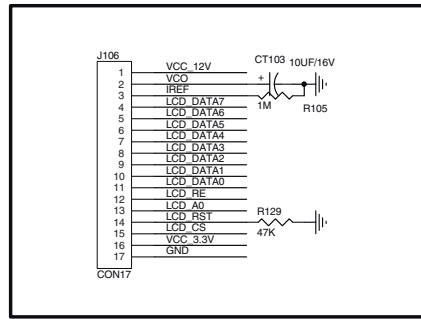

This Service Document is only available as data

Änderungen vorbehalten/Subject to alteration

Made by GRUNDIG in Germany • TCC 0106 HH

<http://www.grundig.com>

Bus Width : 8-bit