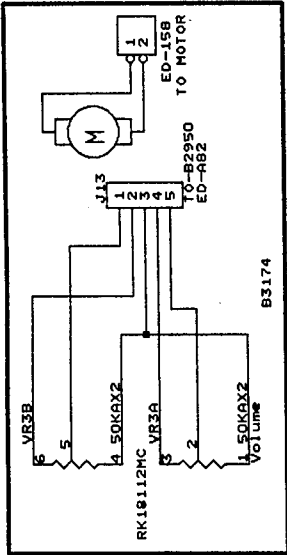

MODEL : HK690

HANGINE ELECTRONICS CO., LTD.

Size	Document Number	REV
A3	69RENOTE.SCH	
Date:	September 10, 1998	Sheet of

Speaker 1

Speaker 2

B3174

Source Defeat

B2956

B2953

MODEL : HK690

MANGINE ELECTRONICS CO., LTD.

Size Document Number

A3 B2952-6.5CH

Date: September 10, 1998 Sheet 4 of 4

REV

-LISTEN-
 -REC-
 -LISTEN-
 -REC-

MODEL : HK690

HANGINE ELECTRONICS CO., LTD.	
Size	Document Number
A2	B2951.SCH
Date: September 10, 1998	Sheet 3 of 4