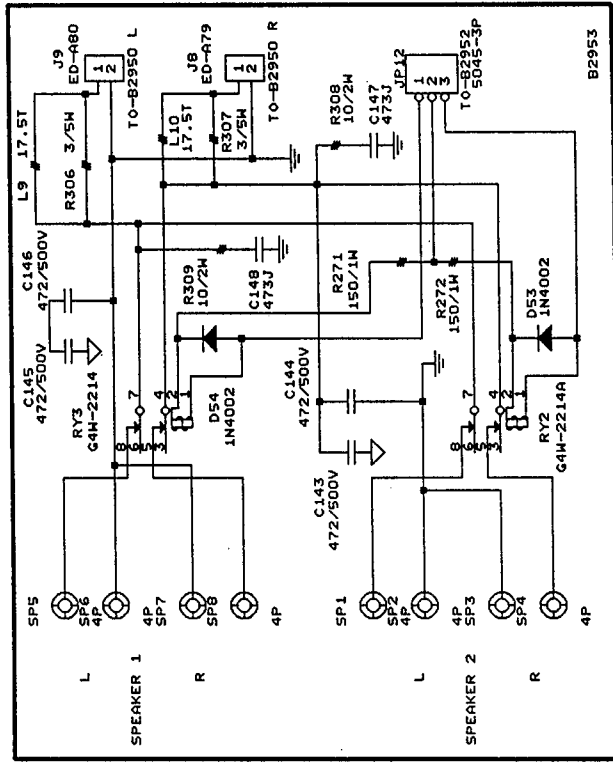

MODEL : HK690

HANGINE ELECTRONICS CO., LTD.

Size	Document Number	REV
A3	69RENOTE.SCH	
Date:	September 10, 1998	Sheet of

Speaker 1

Speaker 2

B3174

Source Defeat

B2956

B2953

MODEL : HK690

MANGINE ELECTRONICS CO., LTD.

Size Document Number

A3 B2952-6.5CH

Date: September 10, 1998 Sheet 4 of 4

REV

-LISTEN-
 -REC-
 -LISTEN-
 -REC-

MODEL : HK690

HANGINE ELECTRONICS CO., LTD.	
Size	Document Number
A2	B2951.SCH
Date: September 10, 1998	Sheet 3 of 4