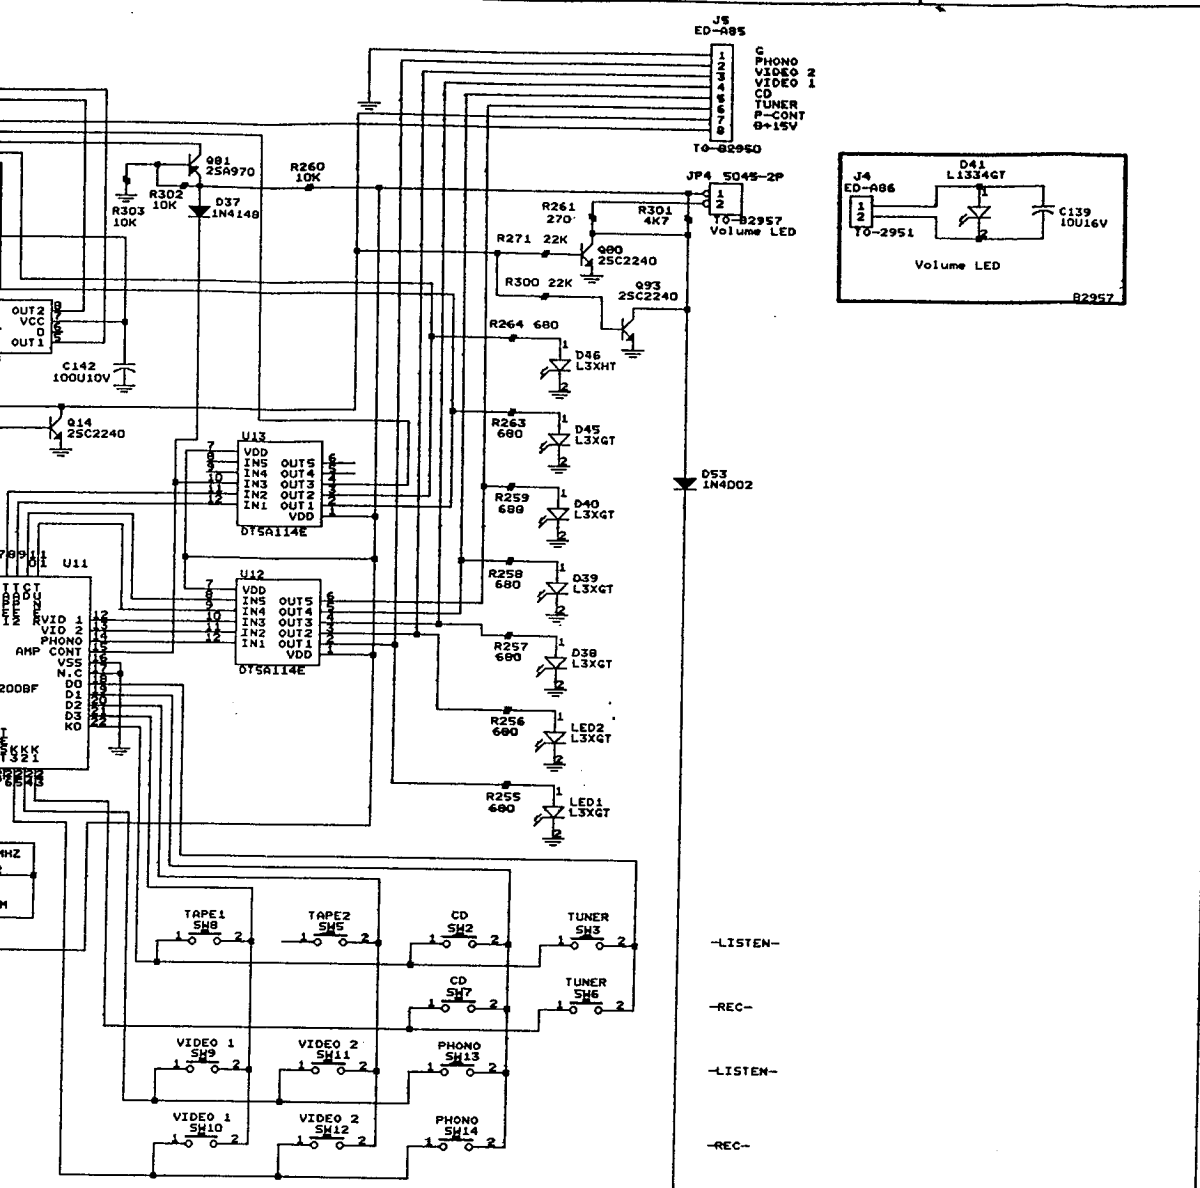

B2953

MODEL : HK690

MANGINE ELECTRONICS CO., LTD.

Size Document Number

A3 B2952-6.5CH

Date: September 10, 1998 Sheet 4 of 4

REV

-LISTEN-
 -REC-
 -LISTEN-
 -REC-

MODEL : HK690

HANGINE ELECTRONICS CO., LTD.	
Size	Document Number
A2	B2951.SCH
Date: September 10, 1998	Sheet 3 of 4