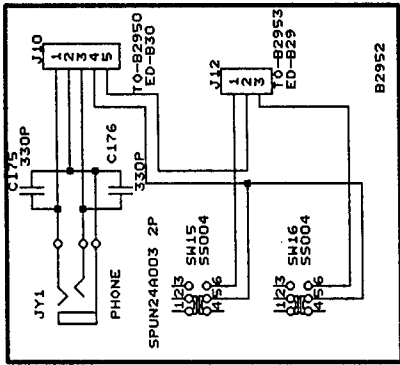

MODEL : HK690

HANGINE ELECTRONICS CO., LTD.

Size	Document Number	REV
A3	69RENOTE.SCH	
Date:	September 10, 1998	Sheet of

Speaker 1

Speaker 2

B3174

Source Defeat

B2956

B2953

MODEL : HK690

MANGINE ELECTRONICS CO., LTD.

Size Document Number

A3 B2952-6.5CH

Date: September 10, 1998 Sheet 4 of 4

REV

-LISTEN-
 -REC-
 -LISTEN-
 -REC-

MODEL : HK690

HANGINE ELECTRONICS CO., LTD.	
Size	Document Number
A2	B2951.SCH
Date: September 10, 1998	Sheet 3 of 4