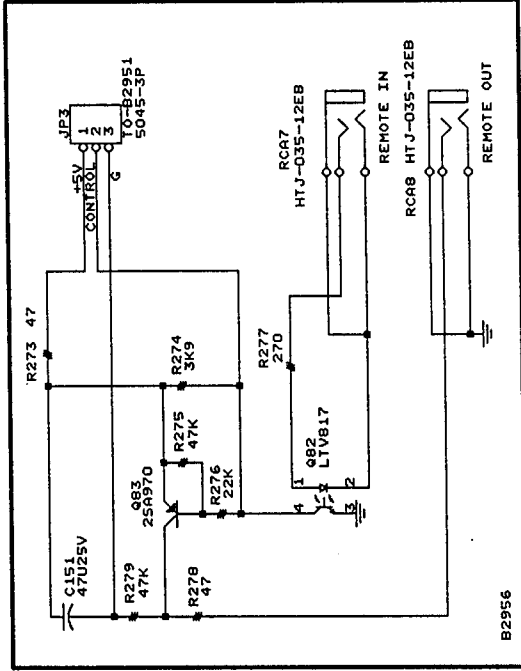

MODEL : HK690

HANGINE ELECTRONICS CO., LTD.

Size	Document Number	REV
A3	69RENOTE.SCH	
Date:	September 10, 1998	Sheet of

Speaker 1

Speaker 2

B3174

Source Defeat

B2956

B2953

MODEL : HK690

MANGINE ELECTRONICS CO., LTD.

Size Document Number

A3 B2952-6.5CH

Date: September 10, 1998 Sheet 4 of 4

REV

-LISTEN-
 -REC-
 -LISTEN-
 -REC-

MODEL : HK690

HANGINE ELECTRONICS CO., LTD.	
Size	Document Number
A2	B2951.SCH
Date: September 10, 1998	Sheet 3 of 4