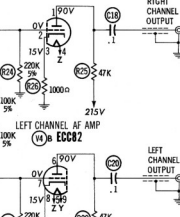

SUB CARRIER CATHODE FOLLOWER

V1a ECC82

SUB CARRIER AMP

V2 ECC83

CATHODE FOLLOWER SUB CARRIER AMP

V3 ECC82

STEREO DIMENSION

R1

MATR AMP

V1b ECC82

RIGHT CHANNEL AF AMP

V3a ECC82

LEFT CHANNEL AF AMP

V4a ECC82

HARMAN-KARDON MX20