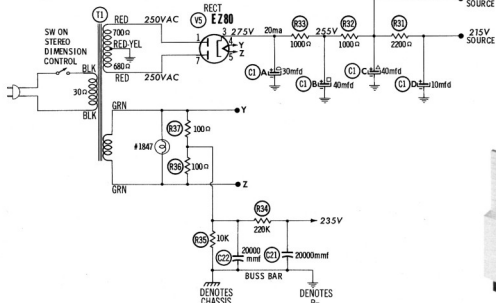

SUB CARRIER CATHODE FOLLOWER

V1a ECC82

SUB CARRIER AMP

V2 ECC83

CATHODE FOLLOWER SUB CARRIER AMP

V3 ECC82

STEREO DIMENSION

R1

MATR AMP

V1b ECC82

RIGHT CHANNEL AF AMP

V3a ECC82

LEFT CHANNEL AF AMP

V4a ECC82

HARMAN-KARDON MX20