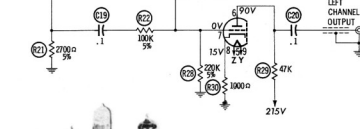

SUB CARRIER CATHODE FOLLOWER

V1a ECC82

SUB CARRIER AMP

V2 ECC83

CATHODE FOLLOWER SUB CARRIER AMP

V3 ECC82

STEREO DIMENSION

R1

MATR AMP

V1b ECC82

RIGHT CHANNEL AF AMP

V3a ECC82

LEFT CHANNEL AF AMP

V4a ECC82

HARMAN-KARDON MX20