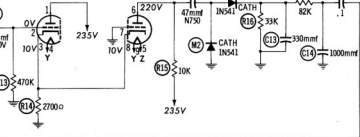

SUB CARRIER CATHODE FOLLOWER

V1a ECC82

SUB CARRIER AMP

V2 ECC83

CATHODE FOLLOWER SUB CARRIER AMP

V3 ECC82

STEREO DIMENSION

R1

MATR AMP

V1b ECC82

RIGHT CHANNEL AF AMP

V3a ECC82

LEFT CHANNEL AF AMP

V4a ECC82

HARMAN-KARDON MX20