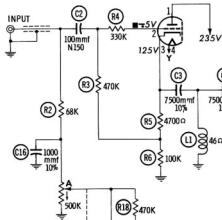

SUB CARRIER CATHODE FOLLOWER

V1a ECC82

SUB CARRIER AMP

V2 ECC83

CATHODE FOLLOWER SUB CARRIER AMP

V3 ECC82

STEREO DIMENSION

R1

MATR AMP

V1b ECC82

RIGHT CHANNEL AF AMP

V3a ECC82

LEFT CHANNEL AF AMP

V4a ECC82

HARMAN-KARDON MX20