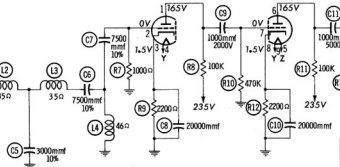

SUB CARRIER CATHODE FOLLOWER

V1a ECC82

SUB CARRIER AMP

V2 ECC83

CATHODE FOLLOWER SUB CARRIER AMP

V3 ECC82

STEREO DIMENSION

R1

MATR AMP

V1b ECC82

RIGHT CHANNEL AF AMP

V3a ECC82

LEFT CHANNEL AF AMP

V4a ECC82

HARMAN-KARDON MX20