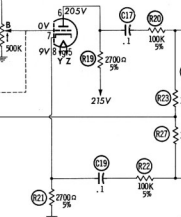

SUB CARRIER CATHODE FOLLOWER

V1a ECC82

SUB CARRIER AMP

V2 ECC83

CATHODE FOLLOWER SUB CARRIER AMP

V3 ECC82

STEREO DIMENSION

R1

MATR AMP

V1b ECC82

RIGHT CHANNEL AF AMP

V3a ECC82

LEFT CHANNEL AF AMP

V4a ECC82

HARMAN-KARDON MX20