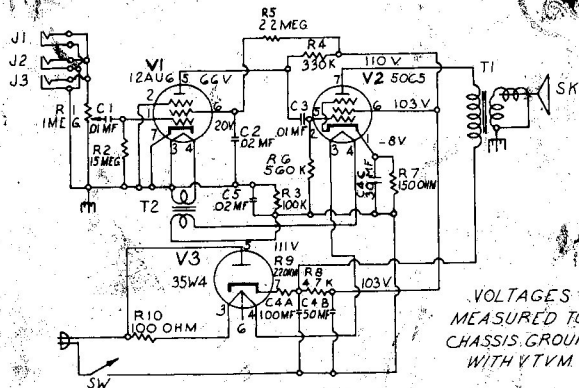

Harmony

Tube Layout

MODEL NO. H400

117V - 60 CYCLES AC - .25 AMPS. INPUT 25 WATTS

THE HARMONY CO., CHICAGO, ILL. 60632, U.S.A.