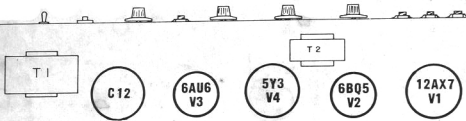

# Harmony

TUBE LAYOUT

MODEL NO. H410

117V - 60 CYCLES AC - .4 AMPS. INPUT 48 WATTS

THE HARMONY CO., CHICAGO, ILL. 60632, U.S.A.