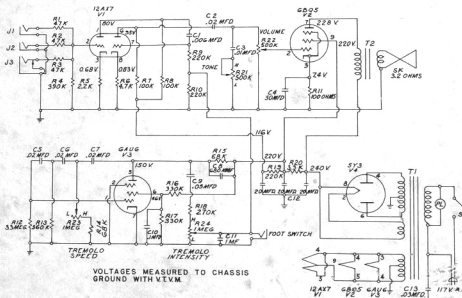

# Harmony

TUBE LAYOUT

MODEL NO. H410

117V - 60 CYCLES AC - .4 AMPS. INPUT 48 WATTS

THE HARMONY CO., CHICAGO, ILL. 60632, U.S.A.