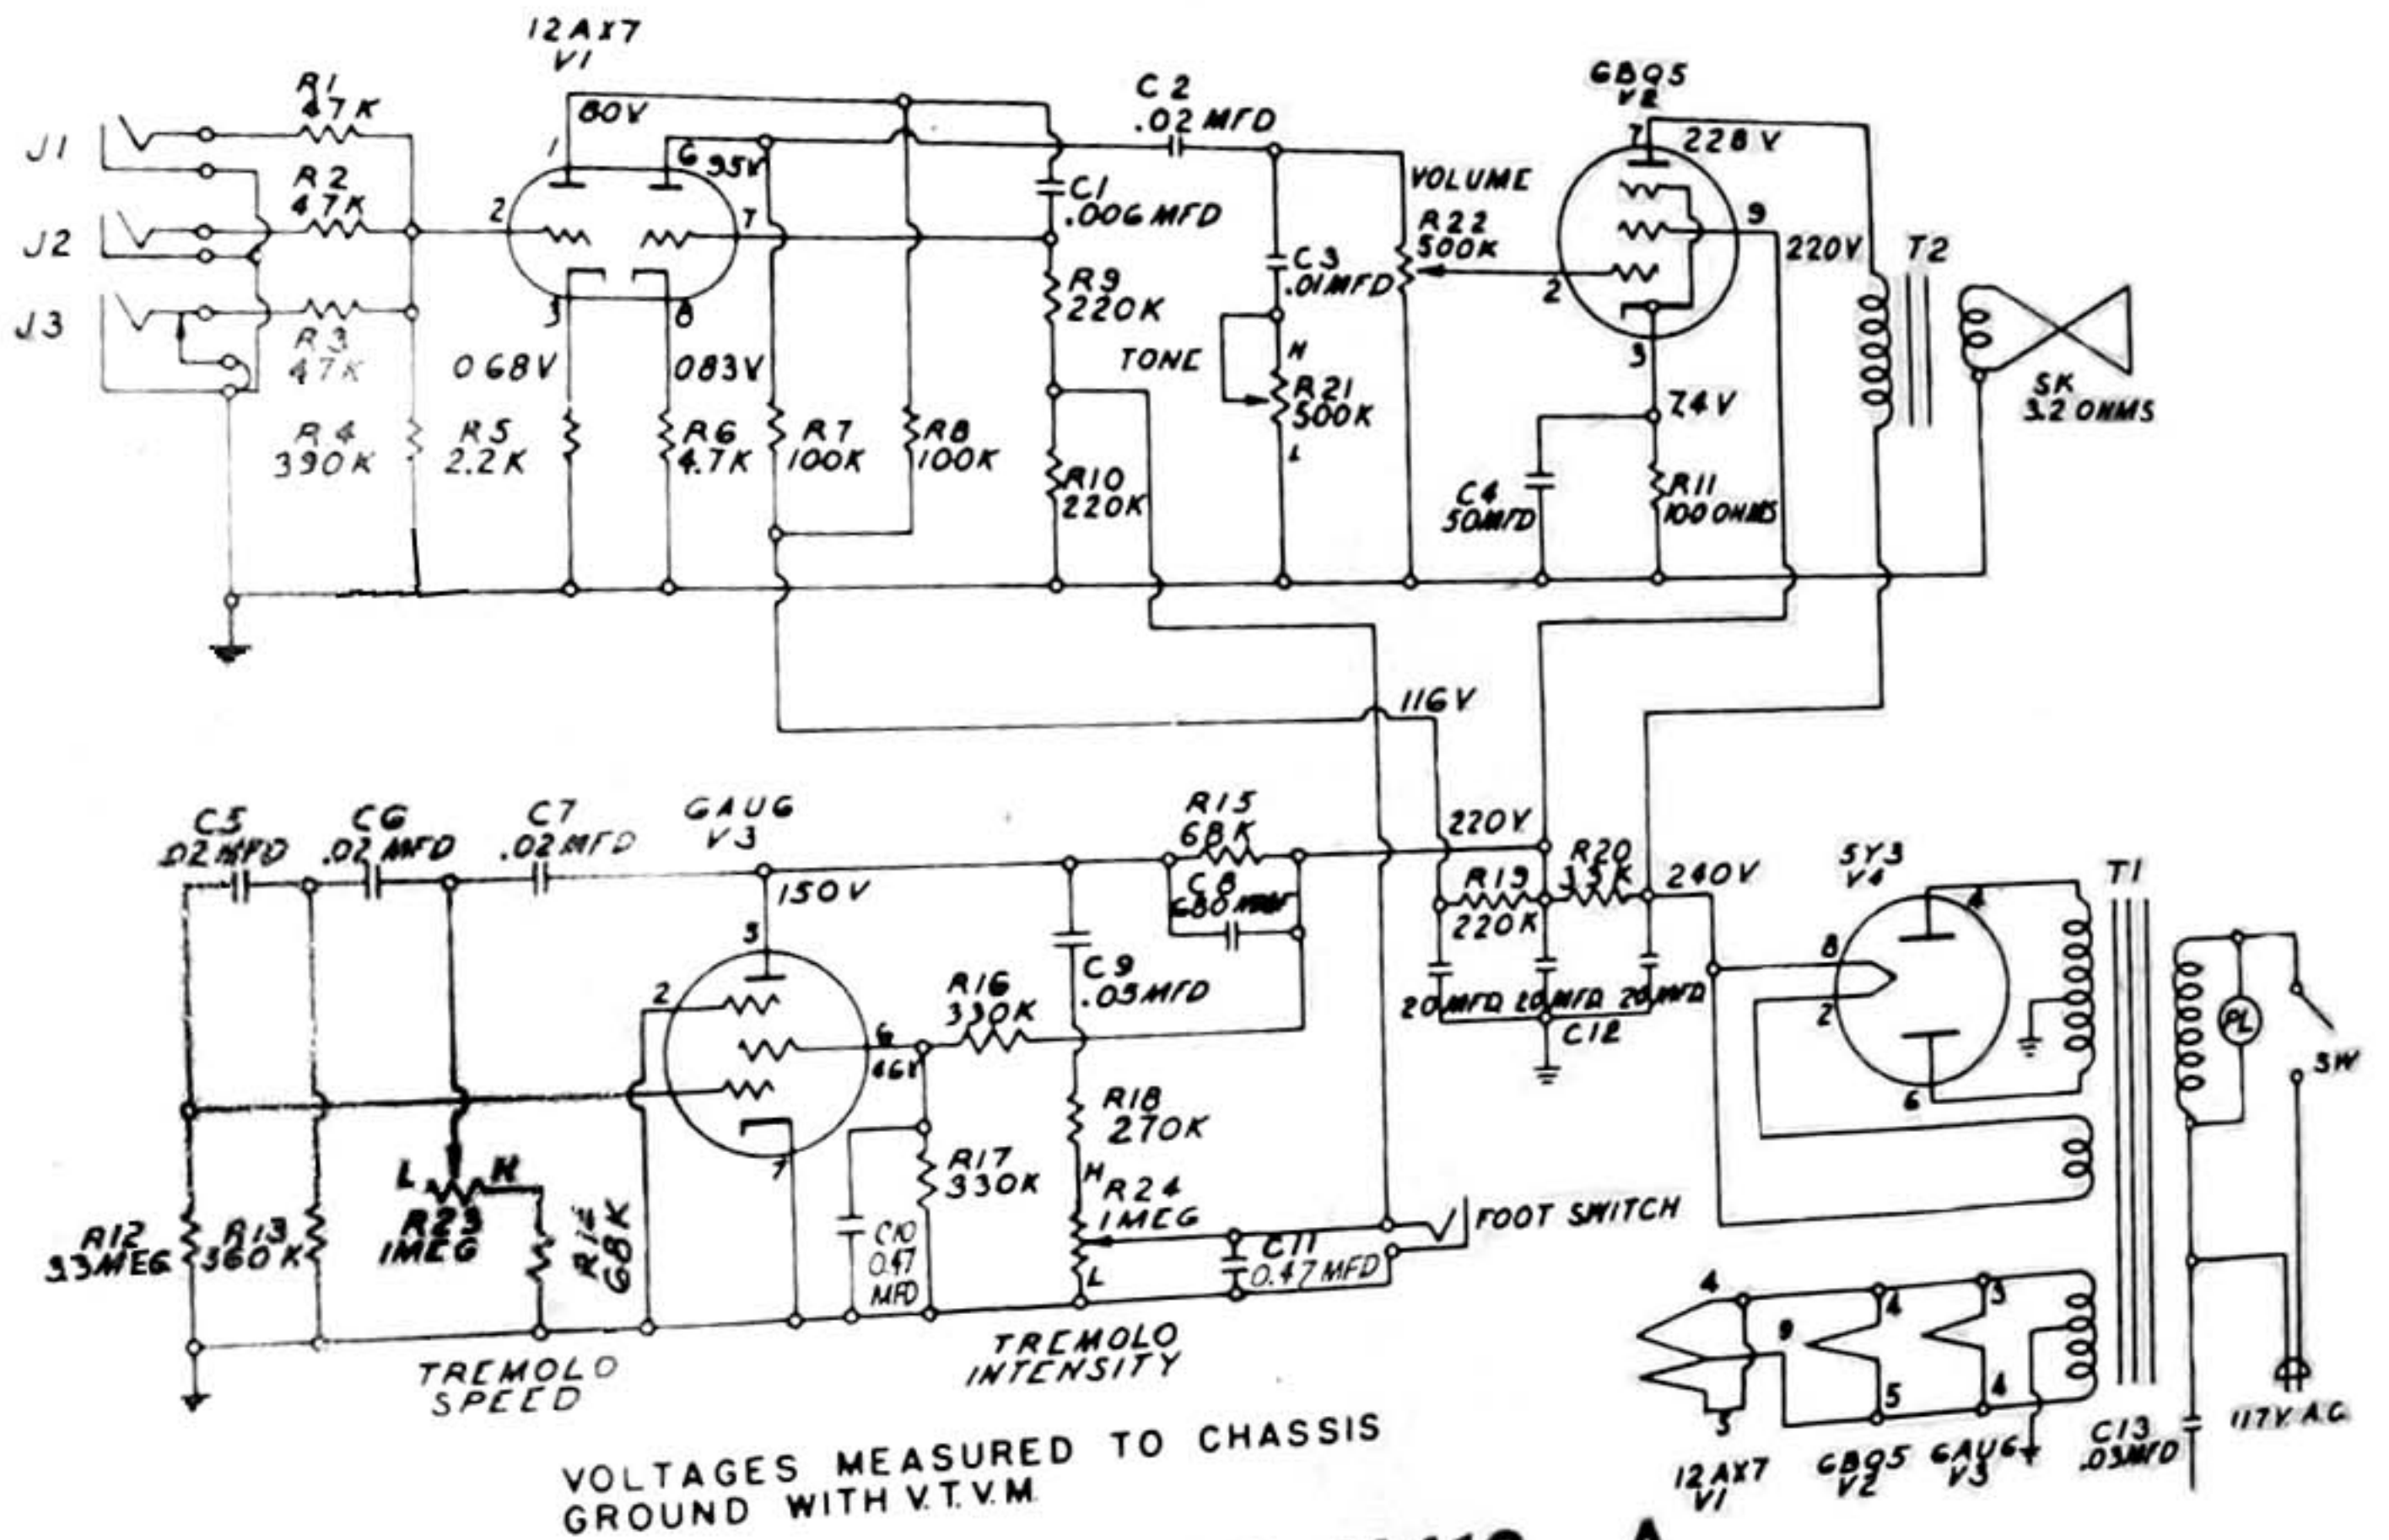

Harmony

MODEL NO. H410 - A
117V - 60 CYCLES AC - .4 AMPS. INPUT 48 WATTS
THE HARMONY CO., CHICAGO, ILL. 60632, U.S.A.