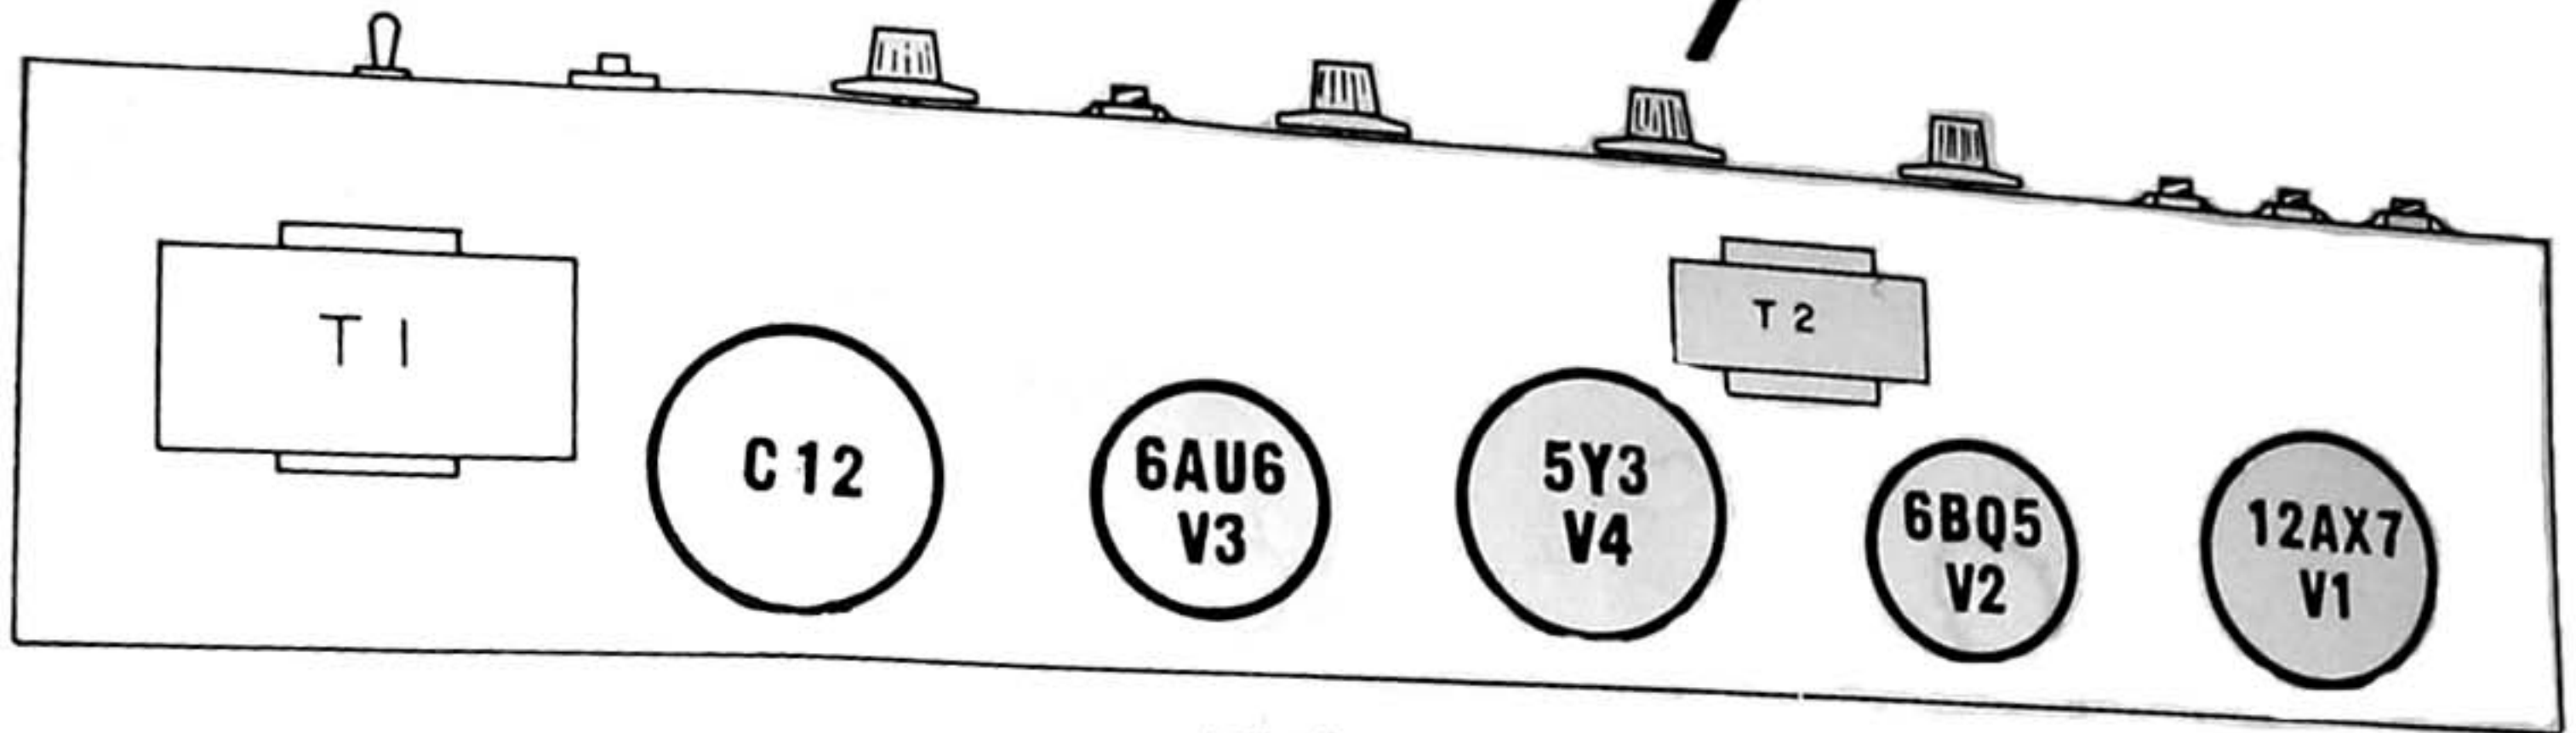

Harmony

MODEL NO. H410 - A
117V - 60 CYCLES AC - .4 AMPS. INPUT 48 WATTS
THE HARMONY CO., CHICAGO, ILL. 60632, U.S.A.