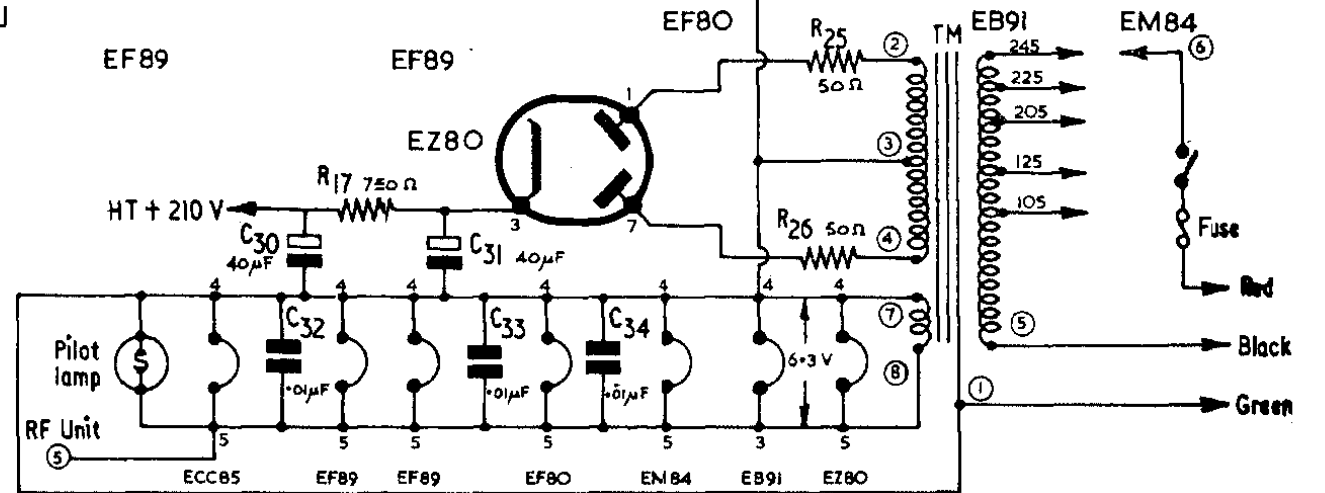

ECC 35

EF 89

EF 89

EF 80

EM 84

EB 91

EZ 80

FIG. 8.

CIRCUIT DIAGRAM FOR 'HEATHKIT' FM TUNER

MODEL FM - 4U

HT + 210V

Pilot lamp

RF Unit

ECC 35

EF 89

EF 89