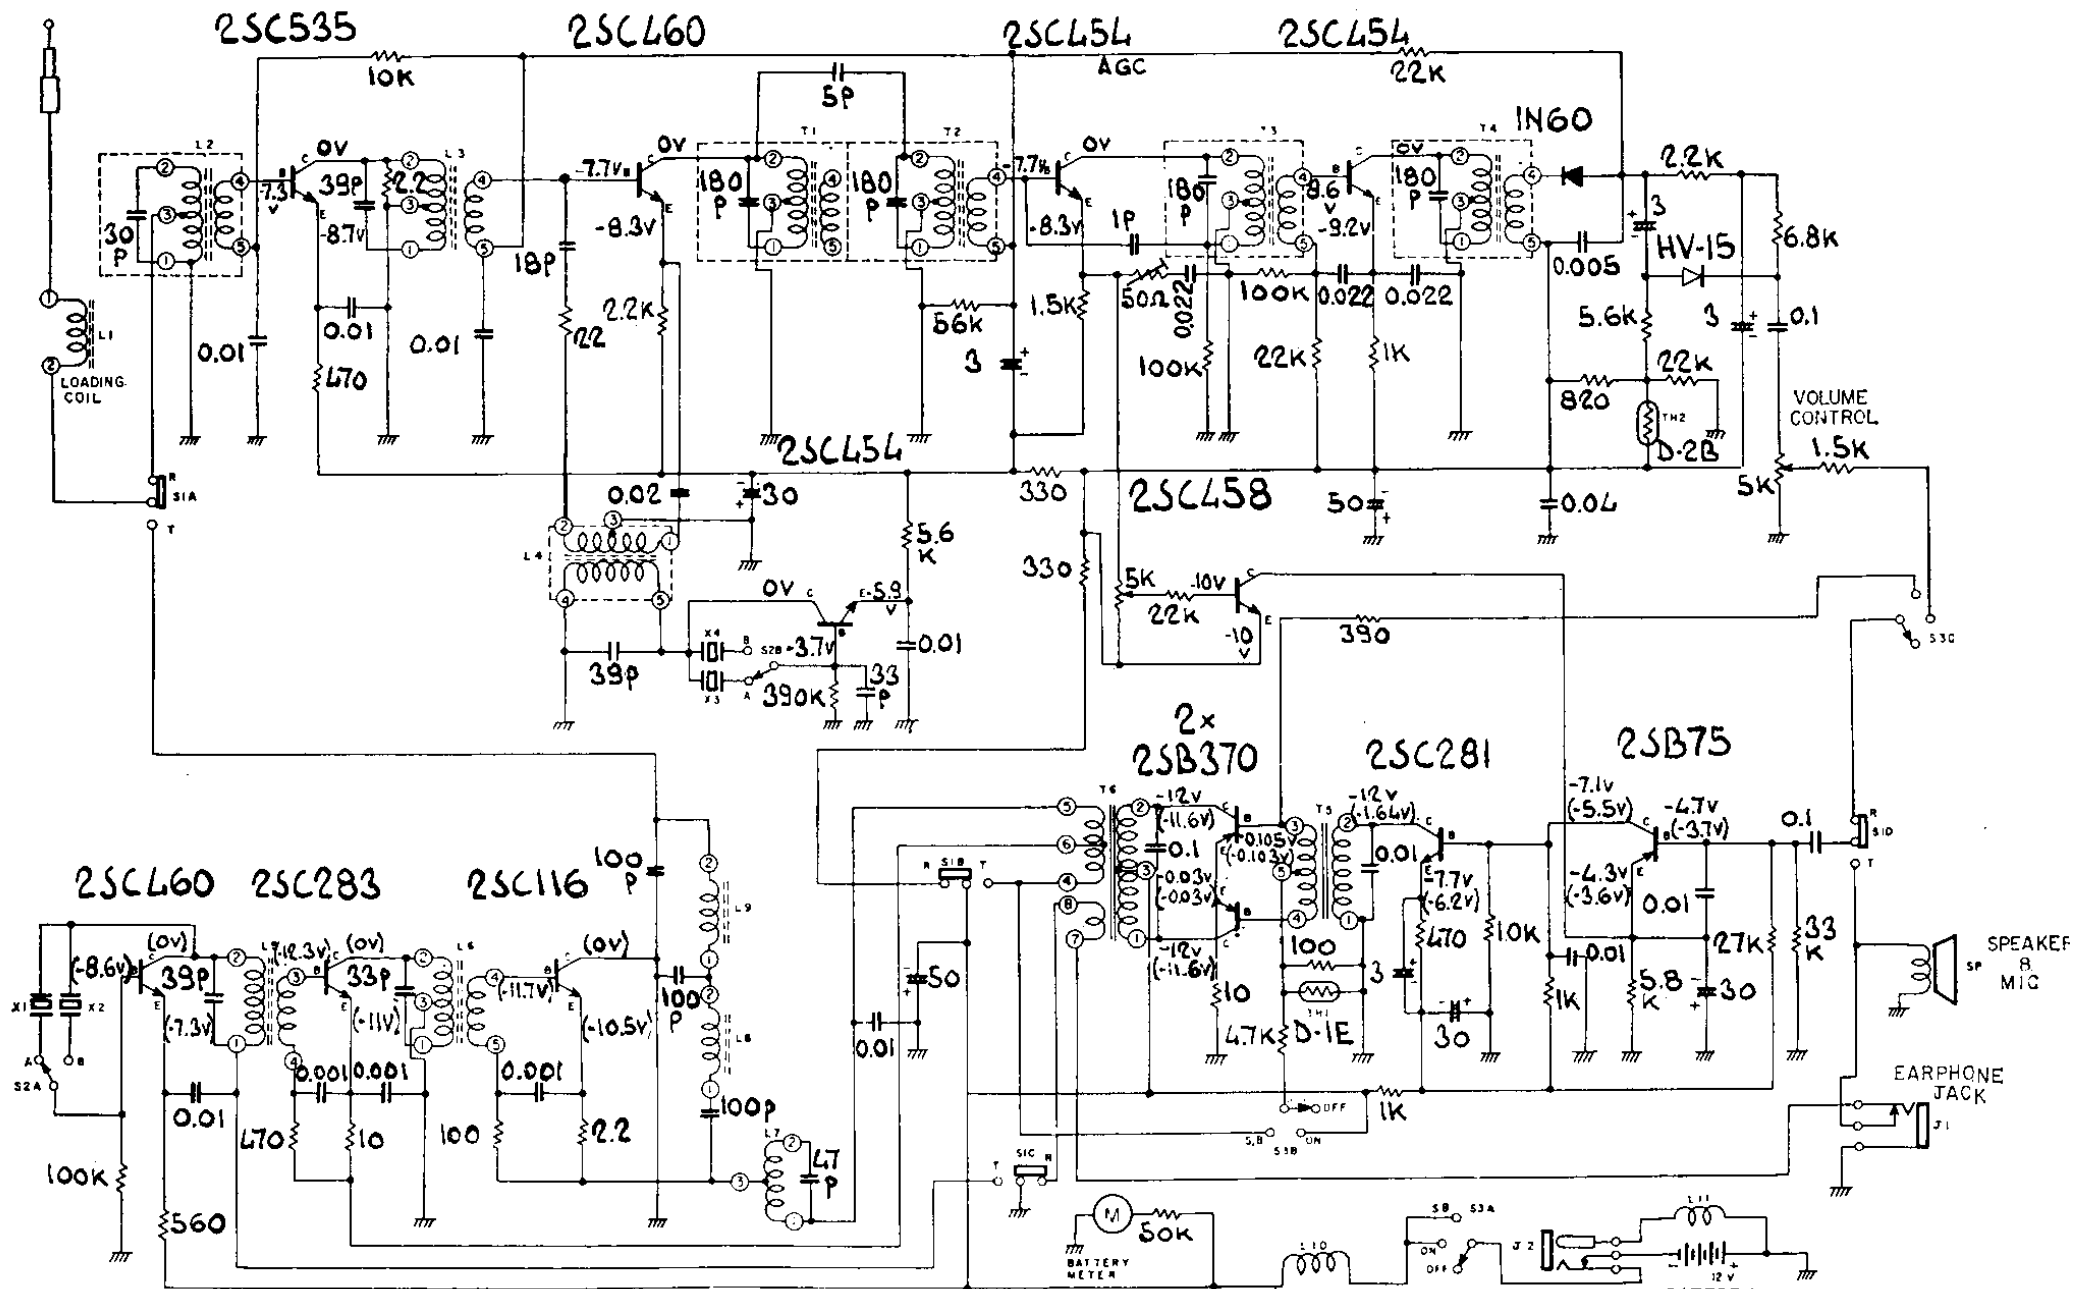

TELESCOPIC ANTENNA

# HITACHI MODEL CH-133OR

EXTERNAL BATTERY  
POWER SOURCE JACK