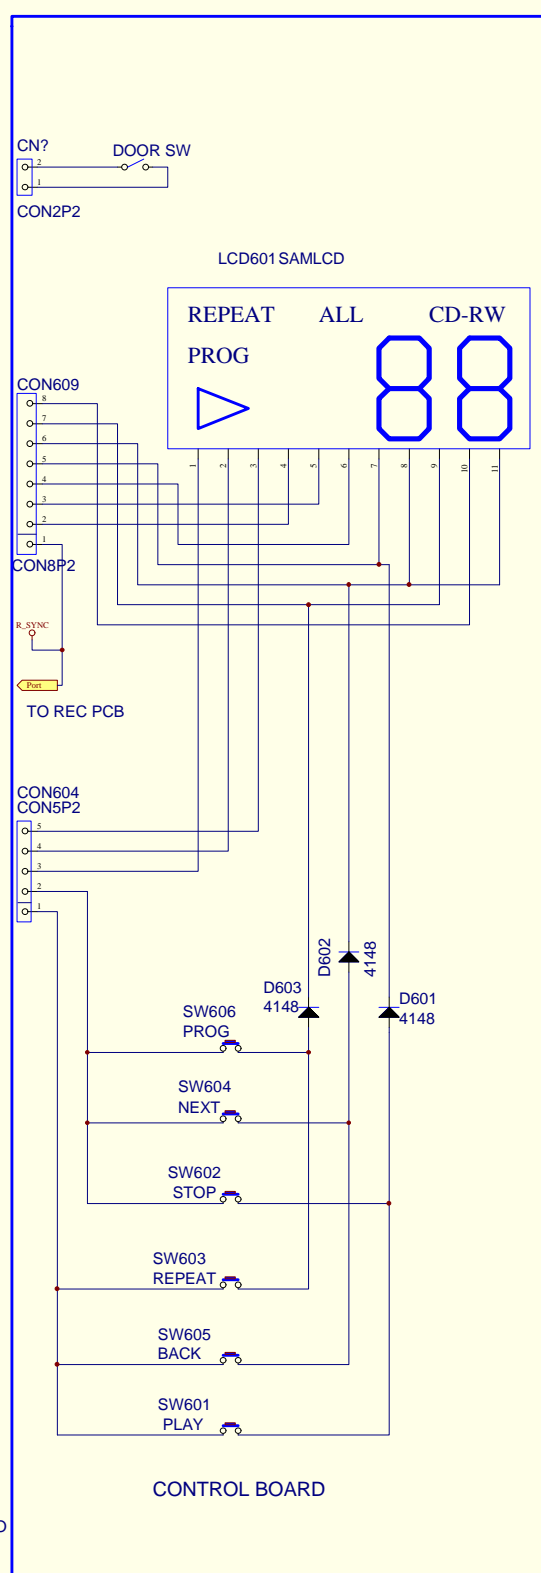

# **Service Manual**

---

---

**Radiograbador**

**Modelo CX-36**

REVISION			
LTR	ECO NO.:	APPROVED:	DATE:

PD6518 SUFFIX B

KYSHO Multimedia LTD.	
MODEL: SKC-V6	PD6518
DRAWN: MILLION	DATE: 20 SEPT 2001

SAMSUNG CD-RW  
LED BOOM BOX  
APPLICATION  
CIRCUIT

Revised Version 1.0  
Date : 2001.08.28

KYSHO MULTIMEDIA LTD			
<b>PD6518 SUFFIX B</b>		CD PART	
DATE 20 SEPT 01	Size A1	PCSM No.	DWG No.
	Scale	1	1
		Sheet	1 of 1

27-36694U0-71Y  
2001.10.16 17:00 VER3 MSL  
30-Nov-2001  
12:23:56  
FINAL VERSION!  
AND USED  
UL 94V0  
MODEL: PD 6518 SUFFIX B

27-36694HB-71Y  
30-Nov-2001  
12:23:56

27-36694HB-71Y  
30-Nov-2001  
12:23:56

CX-36X

DIP →

M: 1:1