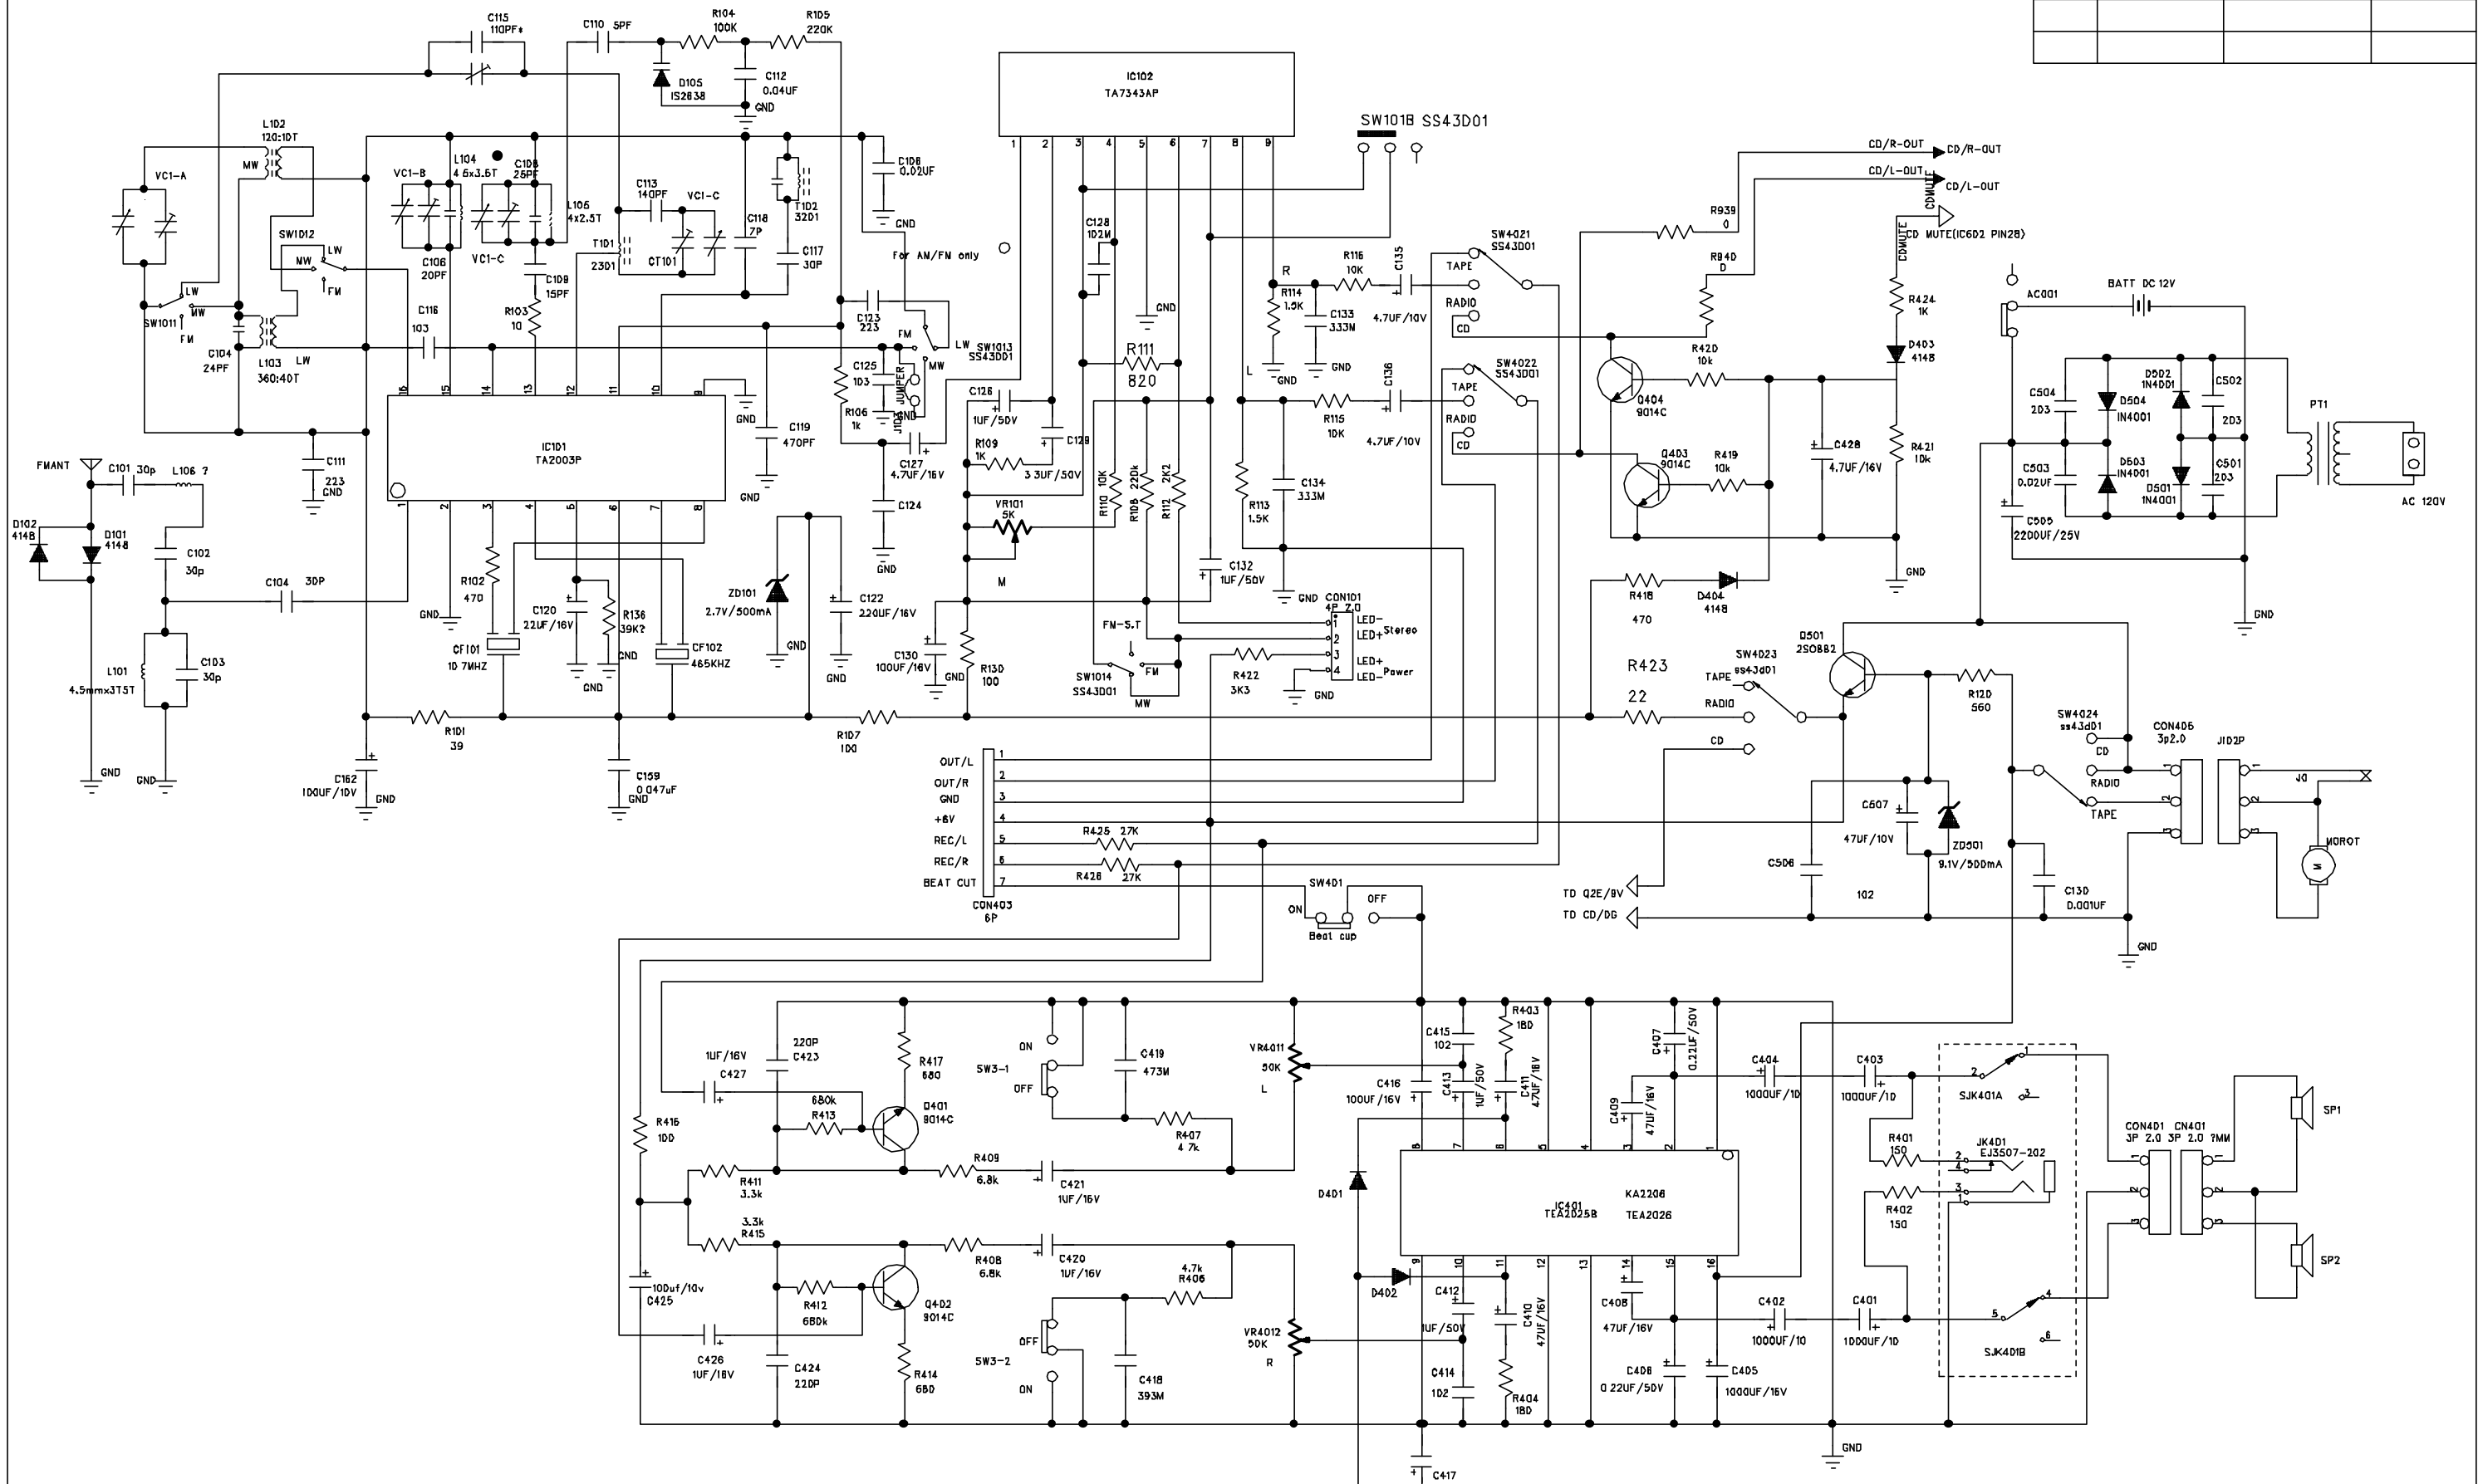

# **Service Manual**

---

---

**Radiograbador**

**Modelo CX-36**

REVISION			
LTR	ECO NO.:	APPROVED:	DATE:

PD6518 SUFFIX B

KYSHO Multimedia LTD.	
MODEL: SKC-V6	PD6518
DRAWN: MILLION	DATE: 20 SEPT 2001

SAMSUNG CD-RW  
LED BOOM BOX  
APPLICATION  
CIRCUIT

Revised Version 1.0  
Date : 2001.08.28

KYSHO MULTIMEDIA LTD			
<b>PD6518 SUFFIX B</b>		CD PART	
DATE 20 SEPT 01	Size A1	PCSM No.	DWG No.
	Scale	1	1
		Sheet	1 of 1

27-36694U0-71Y  
2001.10.16 17:00 VER3 MSL  
30-Nov-2001  
12:23:56  
FINAL VERSION!  
AND USED  
UL 94V0  
MODEL: PD 6518 SUFFIX B

27-36694HB-71Y  
30-Nov-2001  
12:23:56

27-36694HB-71Y  
30-Nov-2001  
12:23:56

CX-36X

DIP →

M: 1:1