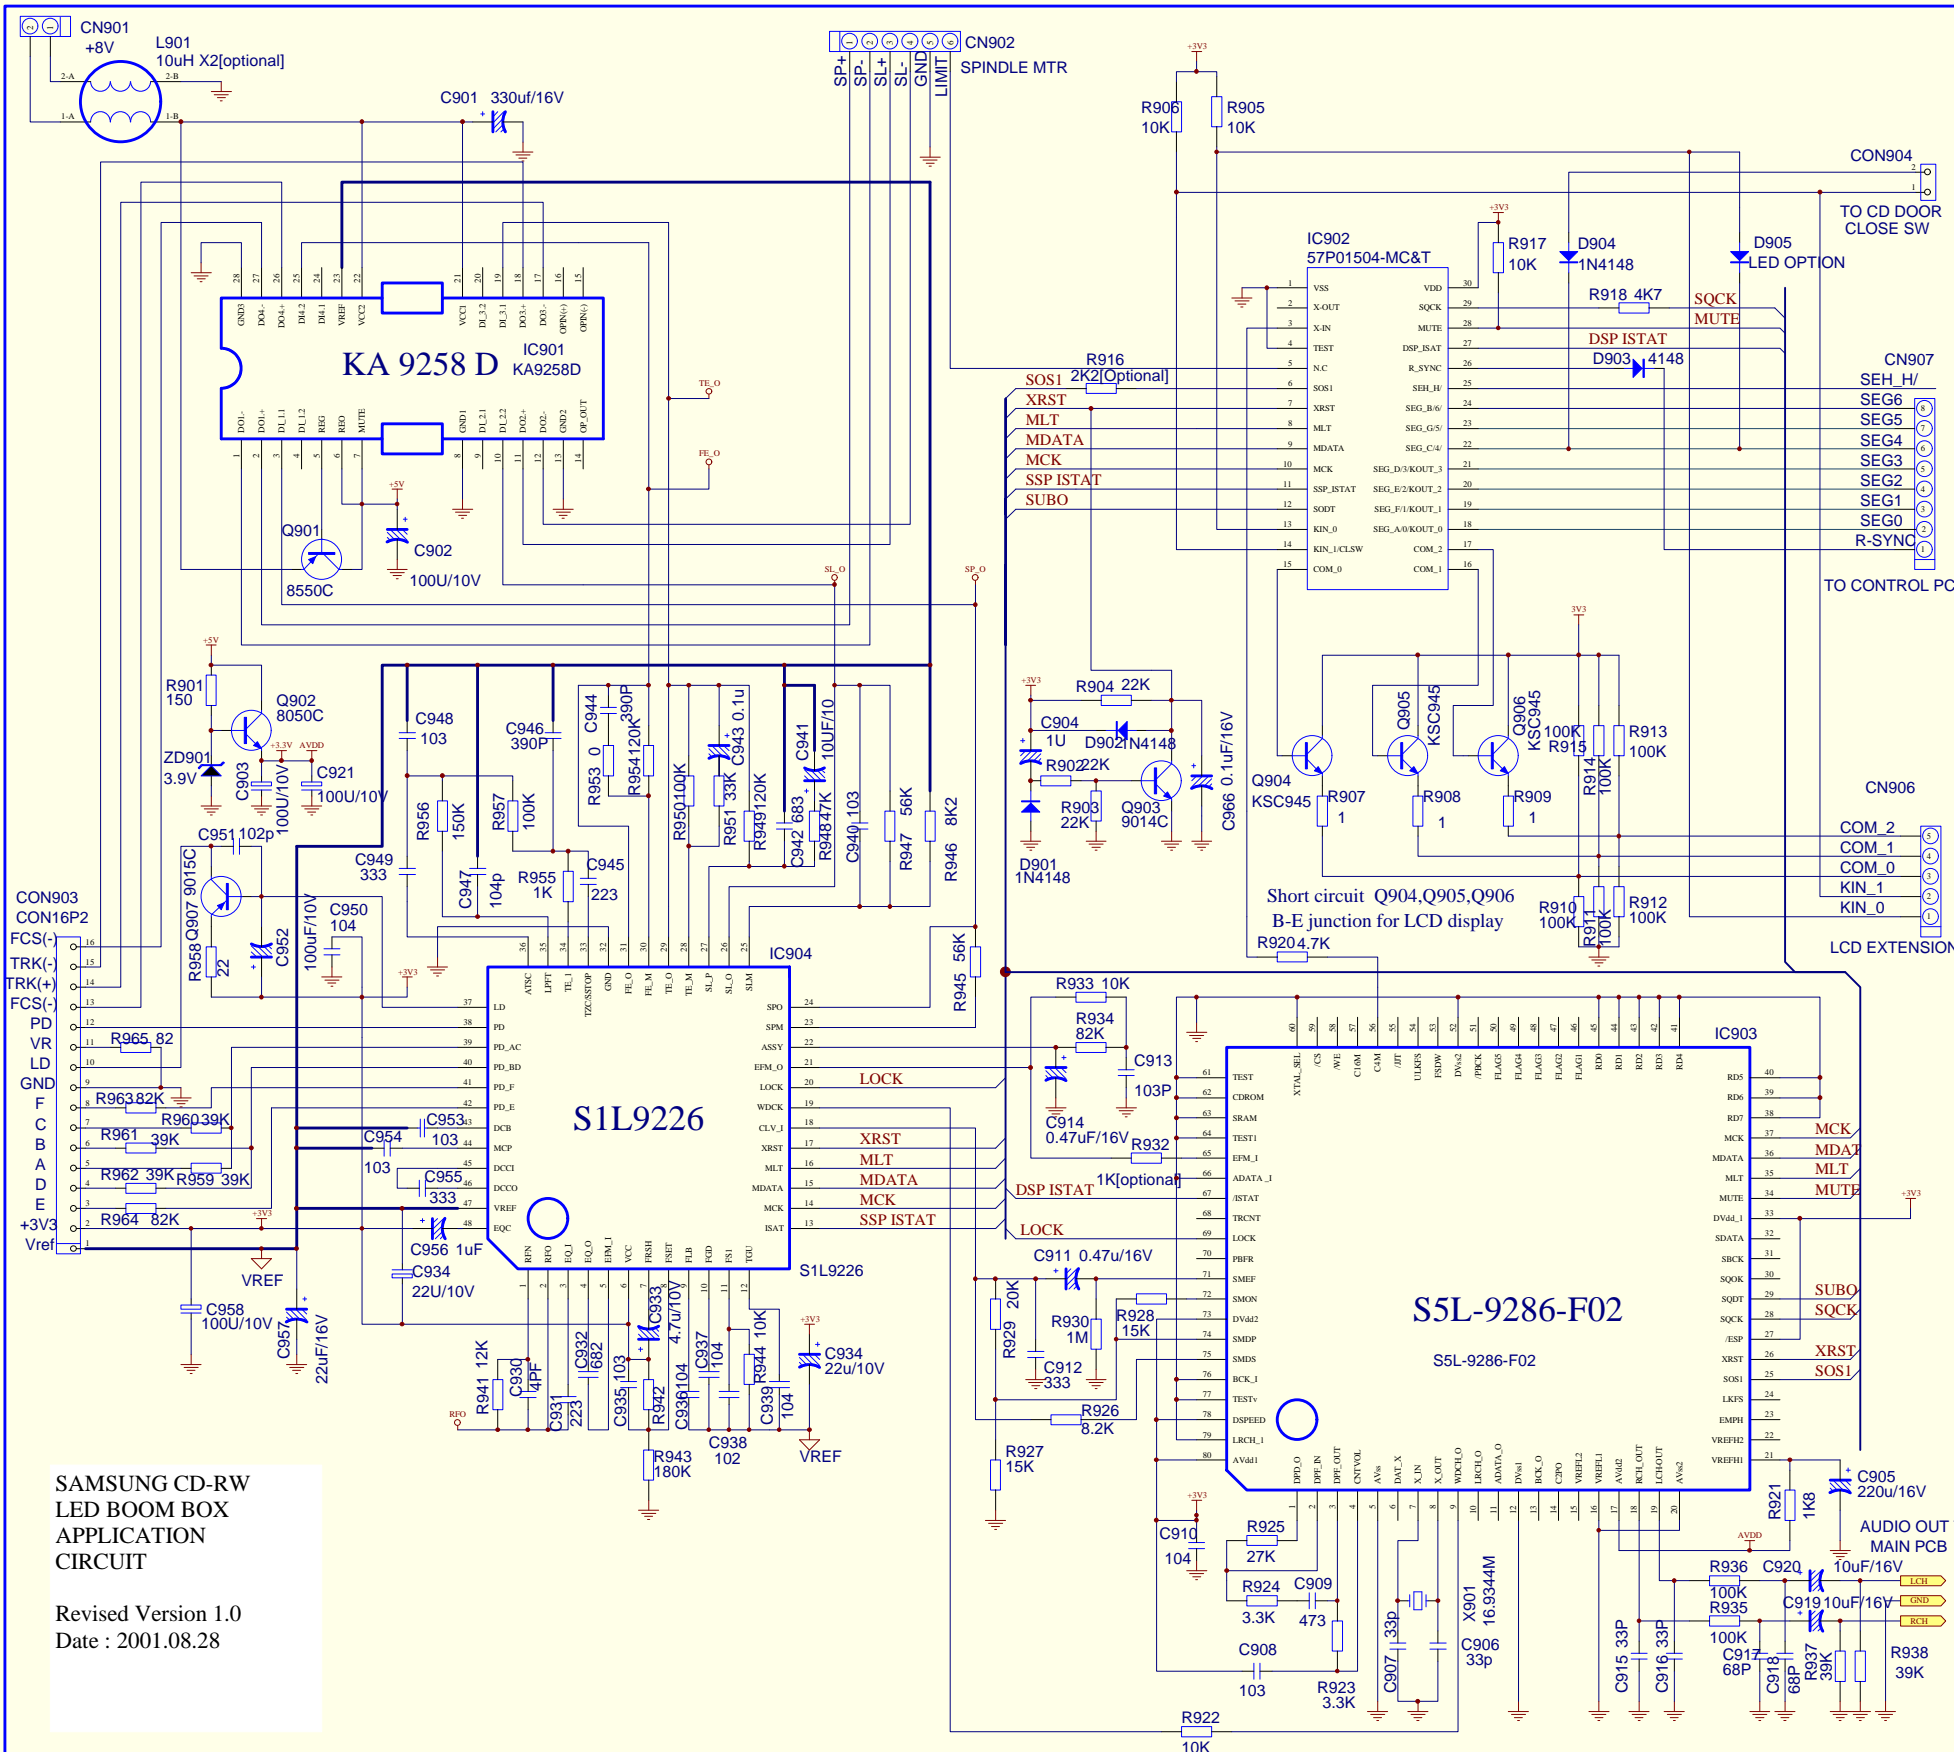

# **Service Manual**

---

---

**Radiograbador**

**Modelo CX-36**

REVISION			
LTR	ECO NO.:	APPROVED:	DATE:

PD6518 SUFFIX B

KYSHO Multimedia LTD.	
MODEL: SKC-V6	PD6518
DRAWN: MILLION	DATE: 20 SEPT 2001

SAMSUNG CD-RW  
LED BOOM BOX  
APPLICATION  
CIRCUIT

Revised Version 1.0  
Date : 2001.08.28

KYSHO MULTIMEDIA LTD			
<b>PD6518 SUFFIX B</b>		CD PART	
DATE 20 SEPT 01	Size A1	PCSM No.	DWG No.
	Scale	1	1
		Sheet	1 of 1

CX-36X

DIP →

M: 1:1

# PD6518 SUFFIX B

COMPANY:	DESCRIPTION:	MODEL NO.:	REV.
DRAWN:	CHECKED:	APPROVED:	DATE: 20 SEPT 2001