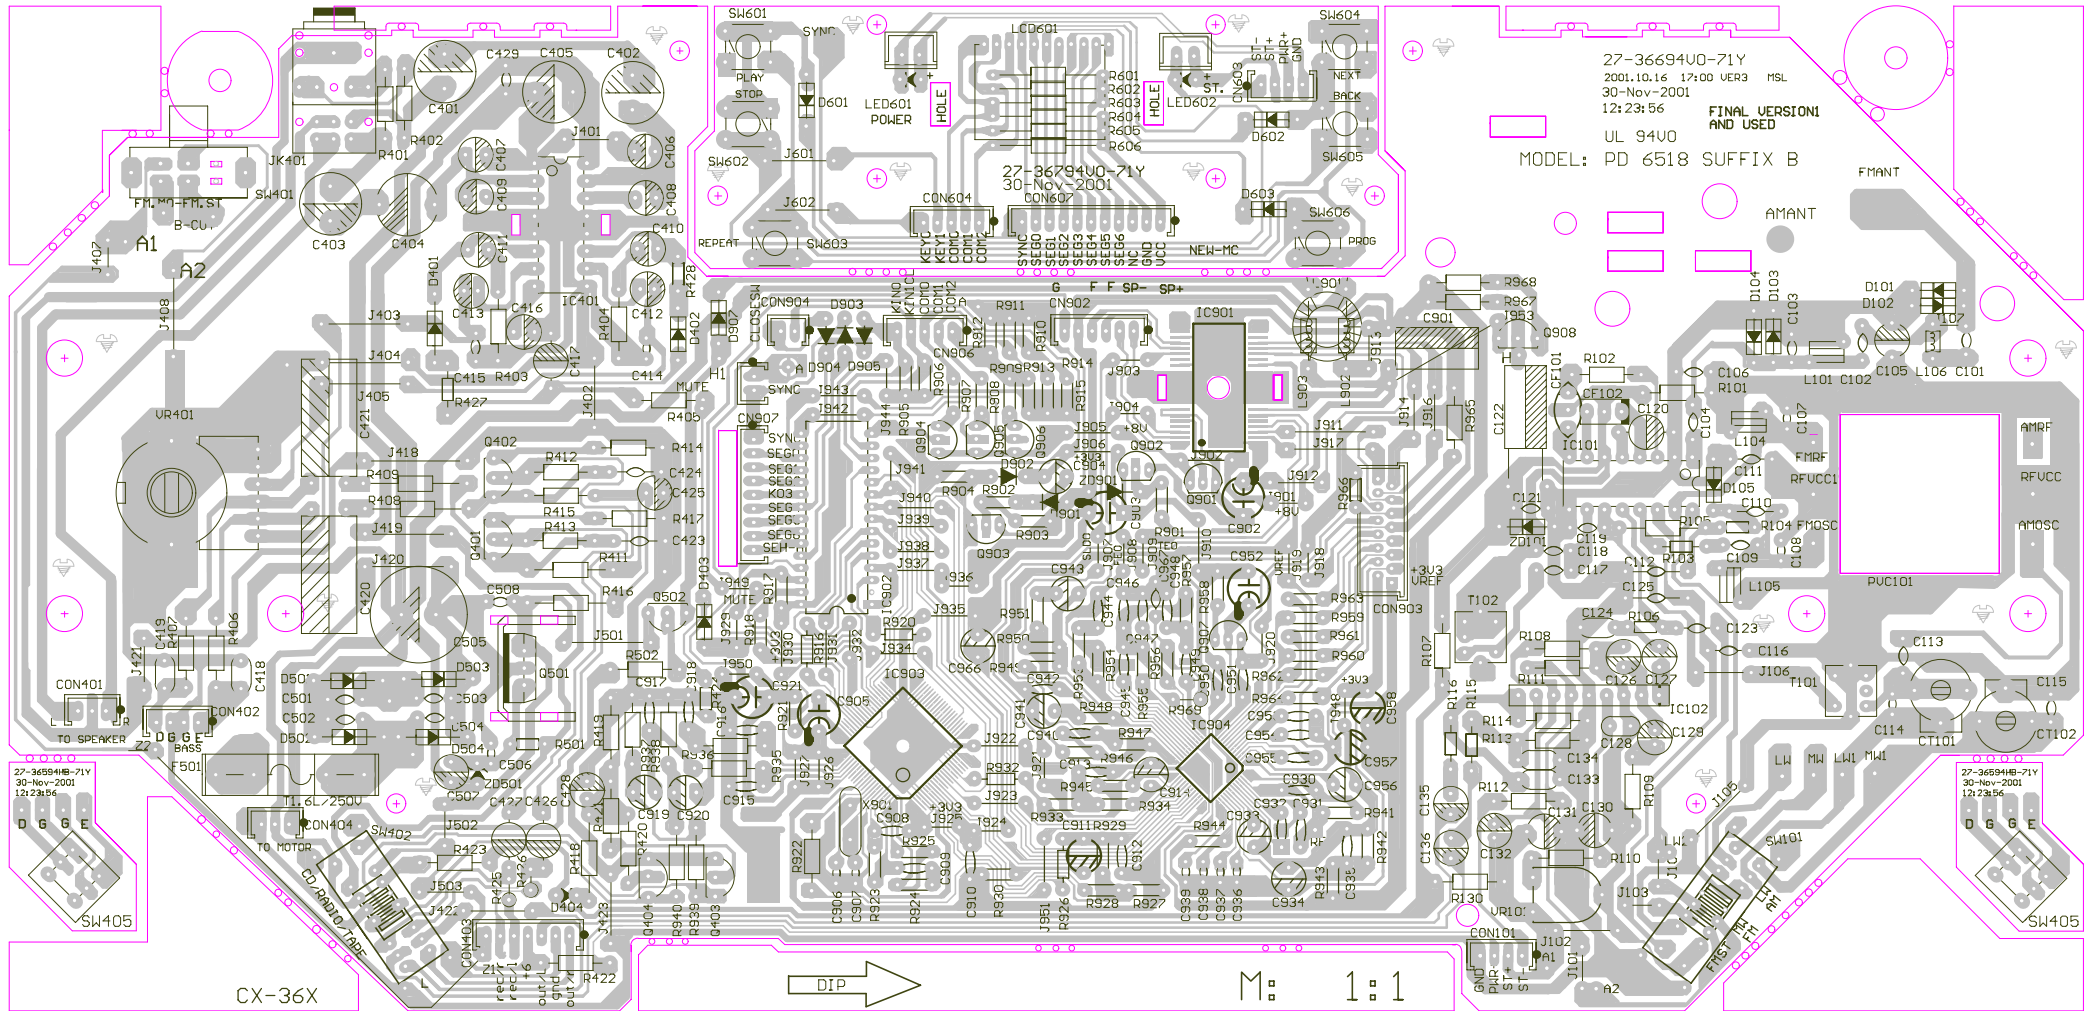

# **Service Manual**

---

---

**Radiograbador**

**Modelo CX-36**

REVISION			
LTR	ECO NO.:	APPROVED:	DATE:

PD6518 SUFFIX B

KYSHO Multimedia LTD.	
MODEL: SKC-V6	PD6518
DRAWN: MILLION	DATE: 20 SEPT 2001

SAMSUNG CD-RW  
LED BOOM BOX  
APPLICATION  
CIRCUIT

Revised Version 1.0  
Date : 2001.08.28

KYSHO MULTIMEDIA LTD			
<b>PD6518 SUFFIX B</b>		CD PART	
DATE 20 SEPT 01	Size A1	PCSM No.	DWG No.
	Scale	1	1
		Sheet	1 of 1

27-36694U0-71Y  
2001.10.16 17:00 VER3 MSL  
30-Nov-2001  
12:23:56  
FINAL VERSION!  
AND USED  
UL 94V0  
MODEL: PD 6518 SUFFIX B

27-36694HB-71Y  
30-Nov-2001  
12:23:56

27-36694HB-71Y  
30-Nov-2001  
12:23:56

CX-36X

DIP →

M: 1:1