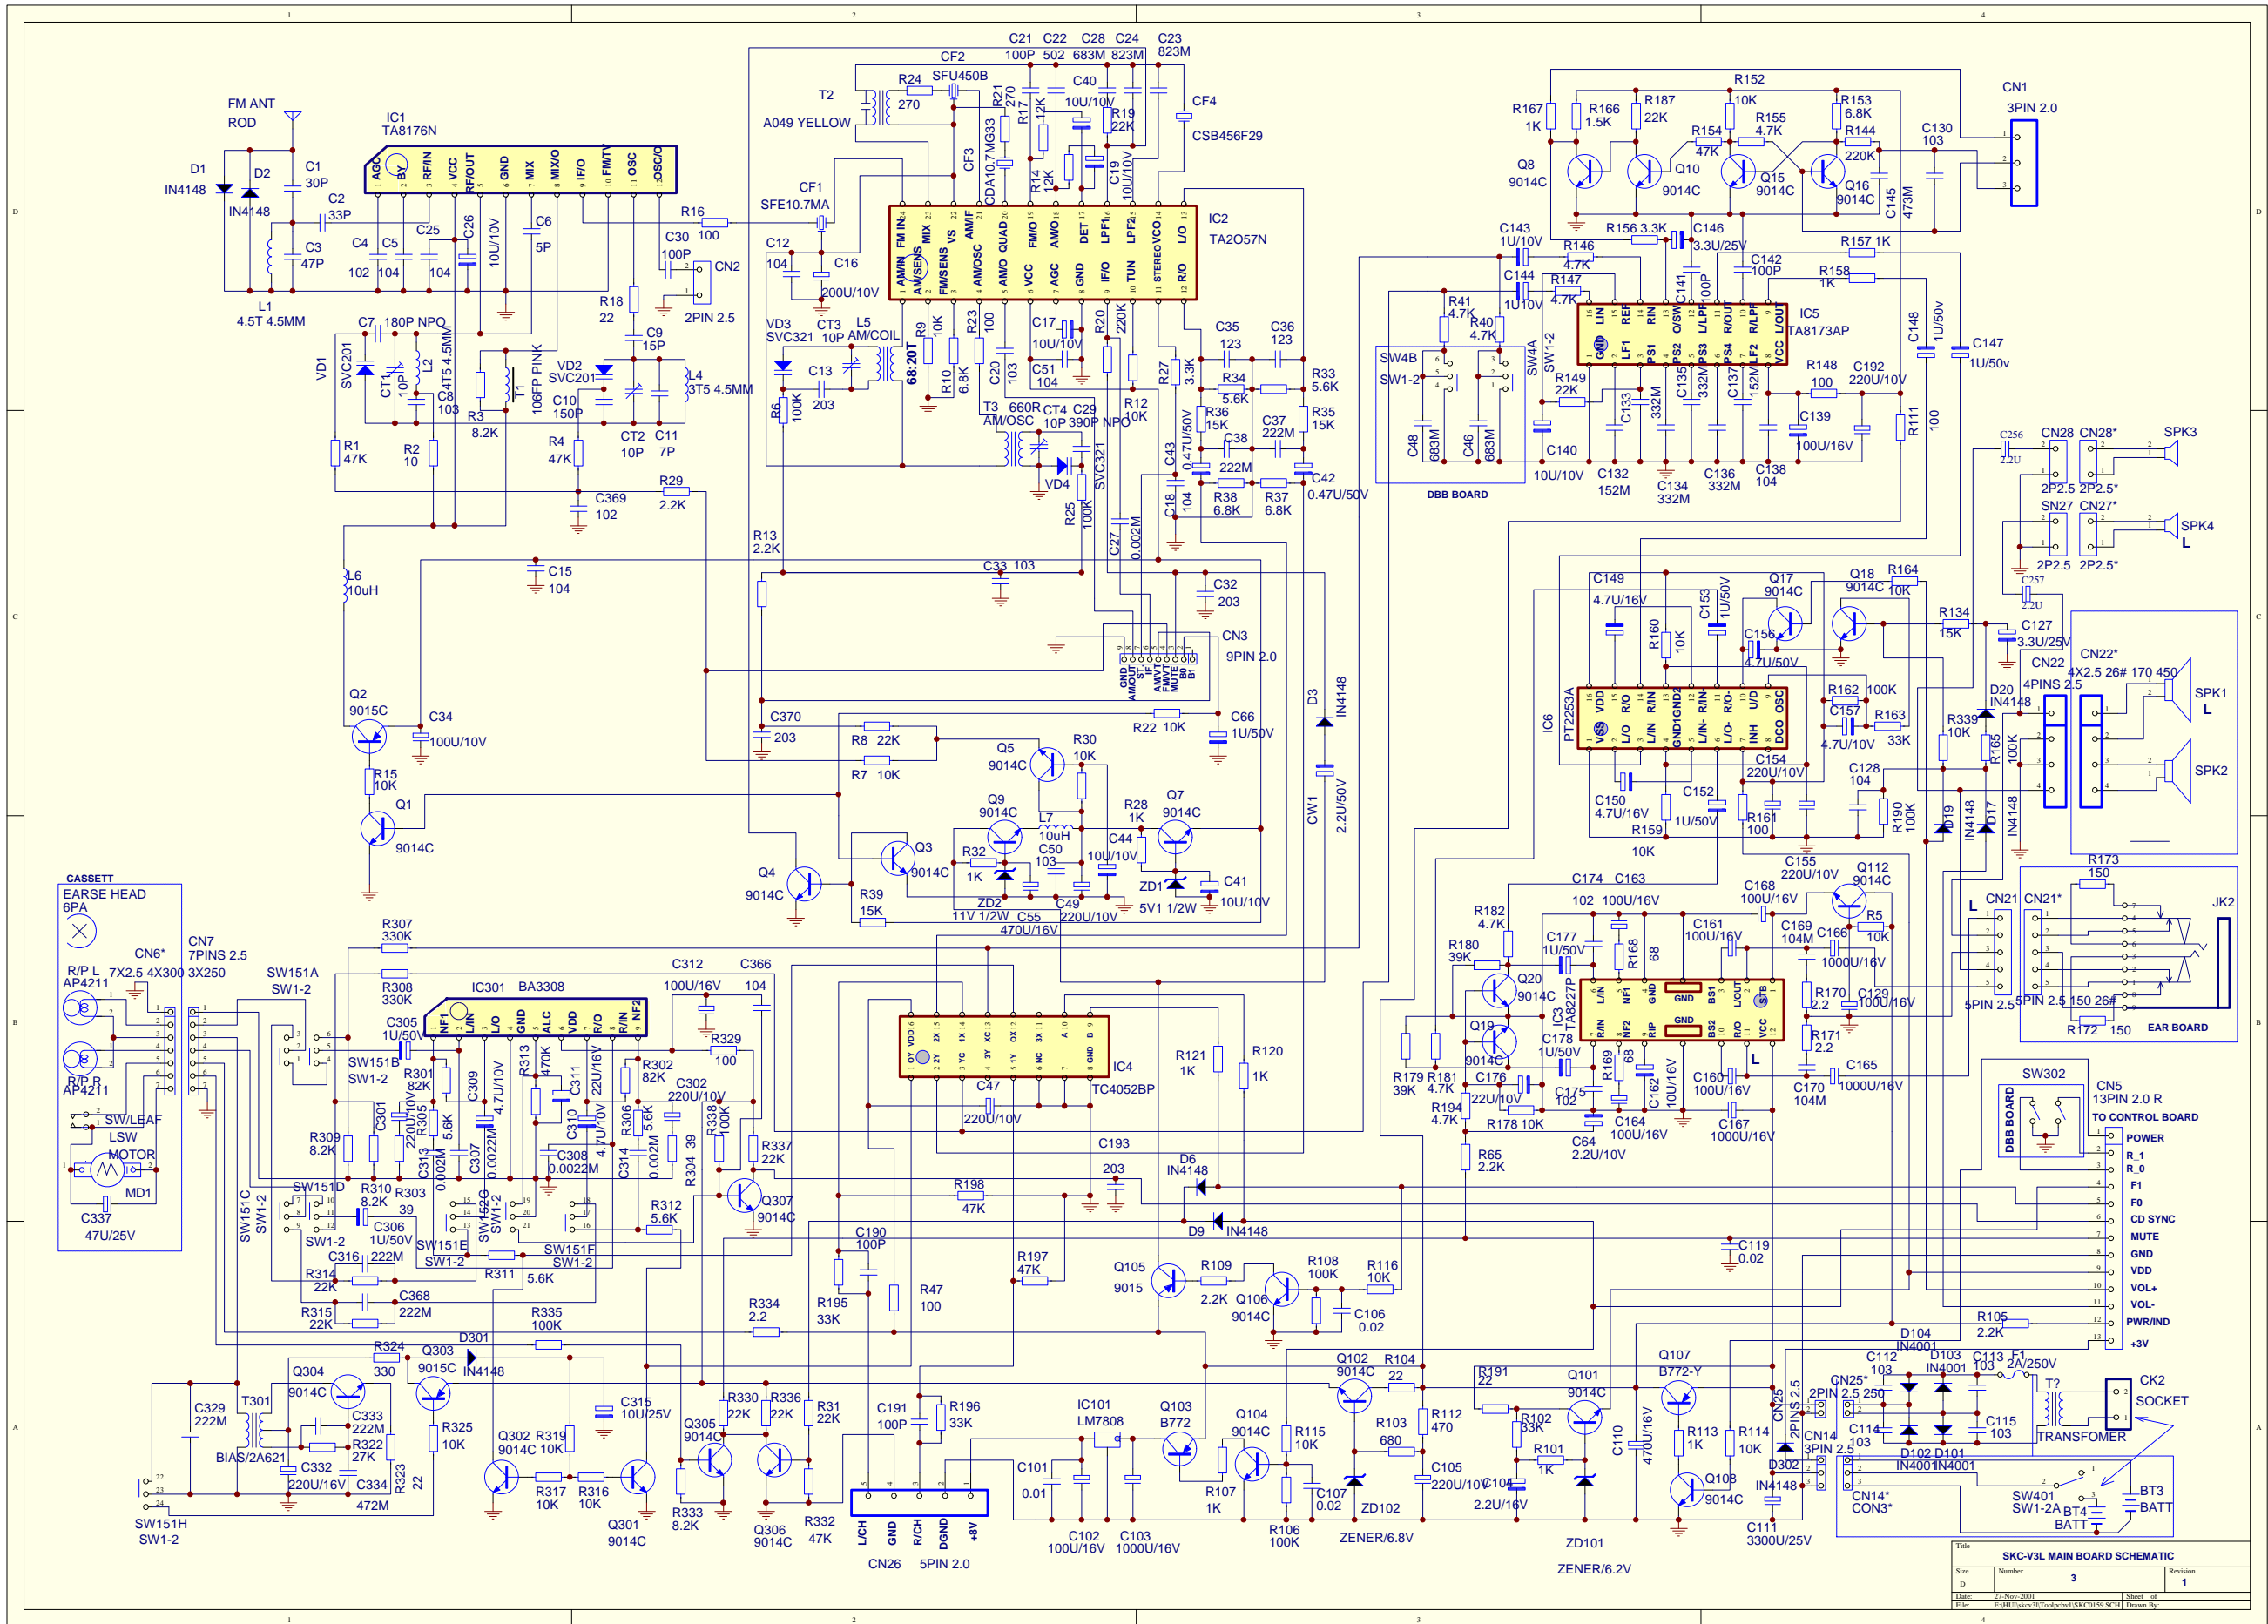

# **Service Manual**

---

---

**Radiograbador**

**Modelo CX-45**

Title			
SKC-V3L SANYO DA11 CD MECH			
Size	Number	Revision	
D	4	1	
Date:	27-Nov-2001	Sheet of	01
File:	E:\R\Pack\I\pct\modsch\V3l.cad	Drawn By:	

SKC-V3L CONTROL SECTION SCHEMATIC		
File	Number	Revision
2	2	1
Date	Drawn By	Checked By
17 Nov 2000		
File	Drawn By	Checked By
E:\JTB\skc-v3l\skc-v3l.sch		

SKC-V3L MAIN BOARD COMPONENT SIDE  
2000 02 24

330mm

Title: SKC-V3L MAIN BOARD SCHEMATIC

Rev	Number	Revision
1	3	1

Date: 17-Nov-2001  
 File: E:\JHE\skc\3\Toadpcb\1\SKC0159.SCH Drawn By: