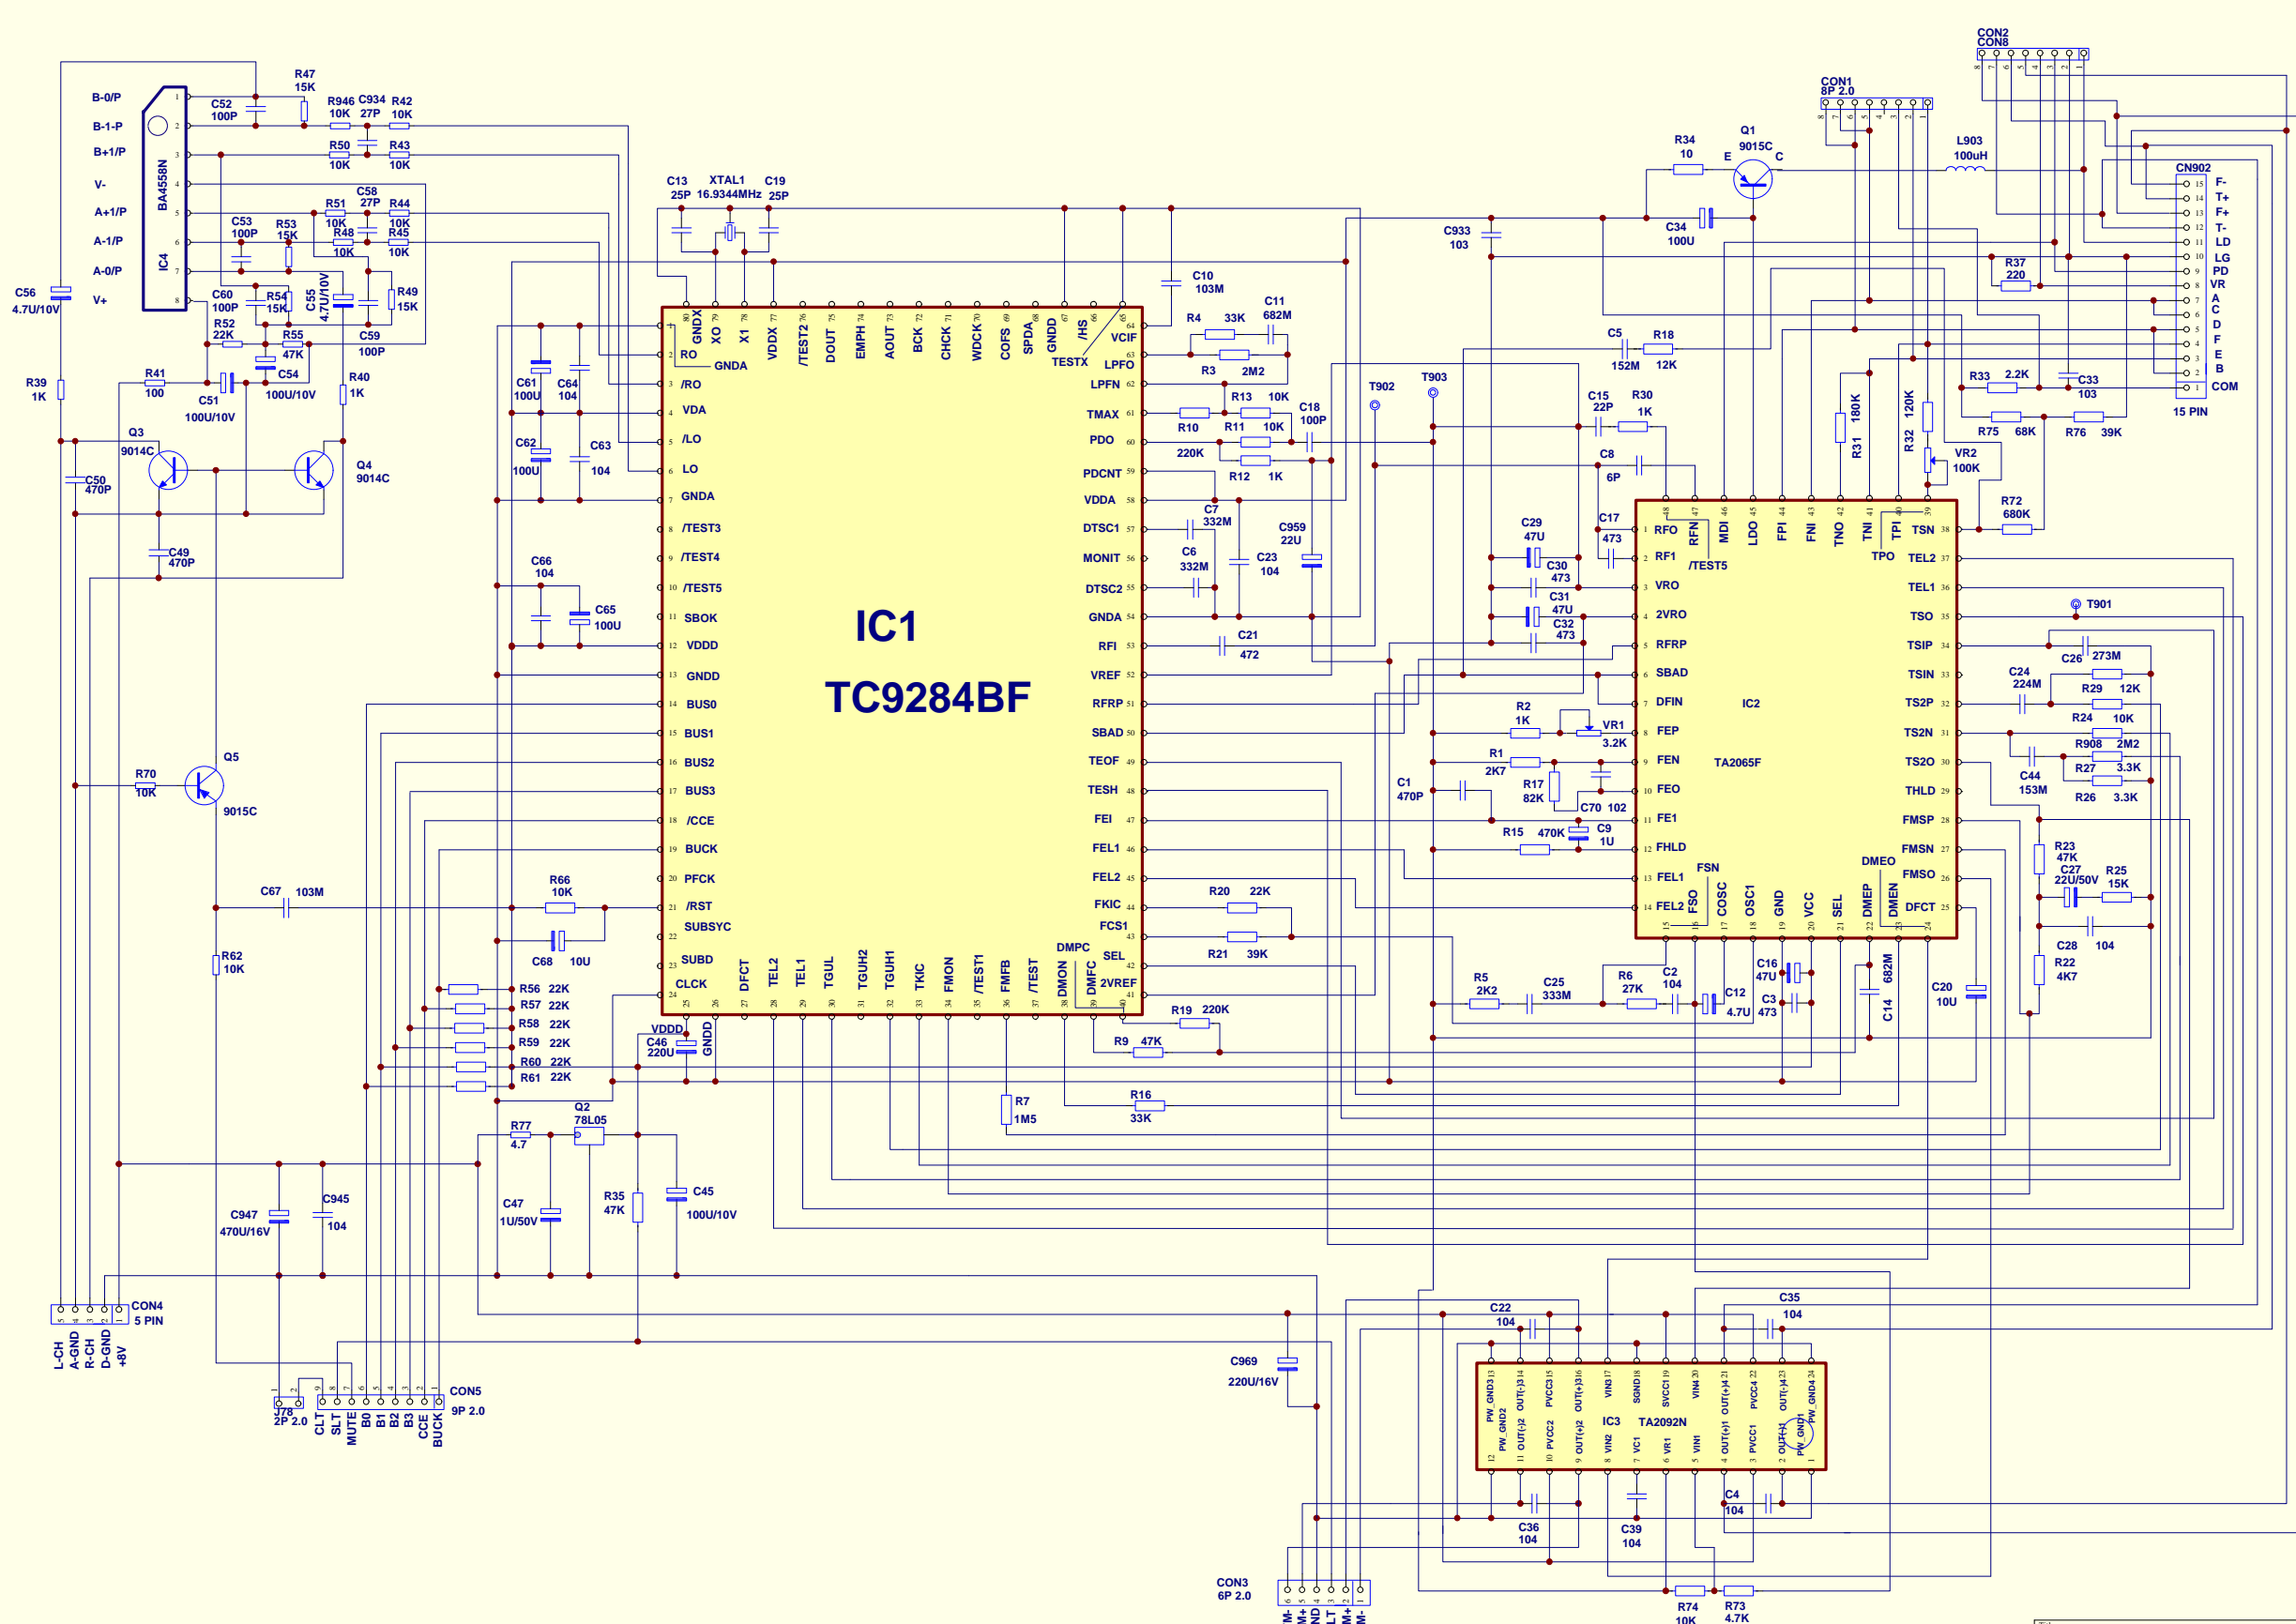

# **Service Manual**

---

---

**Radiograbador**

**Modelo CX-45**

Title			
SKC-V3L SANYO DA11 CD MECH			
Size	Number	Revision	
D	4	1	
Date:	27-Nov-2001	Sheet of	01
File:	E:\R\Pack\I\pct\modsch\V3l.cad	Drawn By:	

SKC-V3L CONTROL SECTION SCHEMATIC		
File	Number	Revision
2	2	1
Date	Drawn By	Checked By
17 Nov 2000		
File	Drawn By	Checked By
E:\JTB\skc-v3l\skc-v3l.sch		

SKC-V3L MAIN BOARD COMPONENT SIDE  
2000 02 24

330mm

Title: SKC-V3L MAIN BOARD SCHEMATIC

Rev	Number	Revision
1	3	1

Date: 17-Nov-2001  
 File: E:\JHE\skc\3\Toadpcb\1\SKC0159.SCH Drawn By: