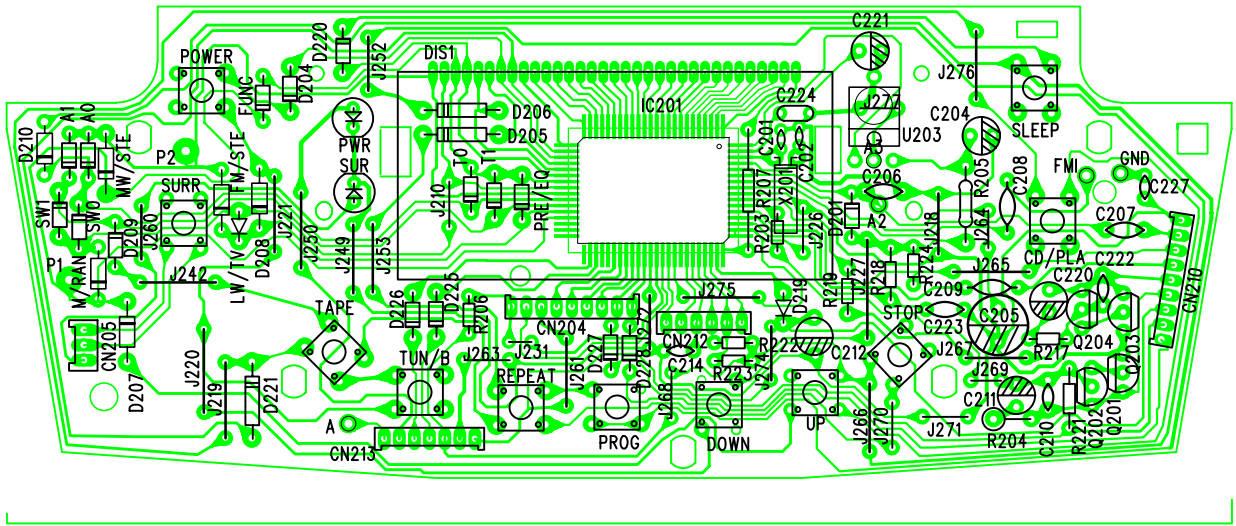

# **Service Manual**

---

---

**Radiograbador**

**Modelo CX-45**

Title			
SKC-V3L SANYO DA11 CD MECH			
Size	Number	Revision	
D	4	1	
Date:	27-Nov-2001	Sheet of	01
File:	E:\R\Pack\I\pct\modsch\V3l.cad	Drawn By:	

SKC-V3L CONTROL SECTION SCHEMATIC		
File	Number	Revision
2	2	1
Date	Drawn By	Checked By
17 Nov 2000		
File	Drawn By	Checked By
E:\JTB\skc-v3l\skc-v3l.sch		

SKC-V3L MAIN BOARD COMPONENT SIDE  
2000 02 24

330mm

Title: SKC-V3L MAIN BOARD SCHEMATIC

Rev	Number	Revision
1	3	1

Date: 17-Nov-2001  
 File: E:\JHE\skc\3\Toadpcb\1\SKC0159.SCH Drawn By: