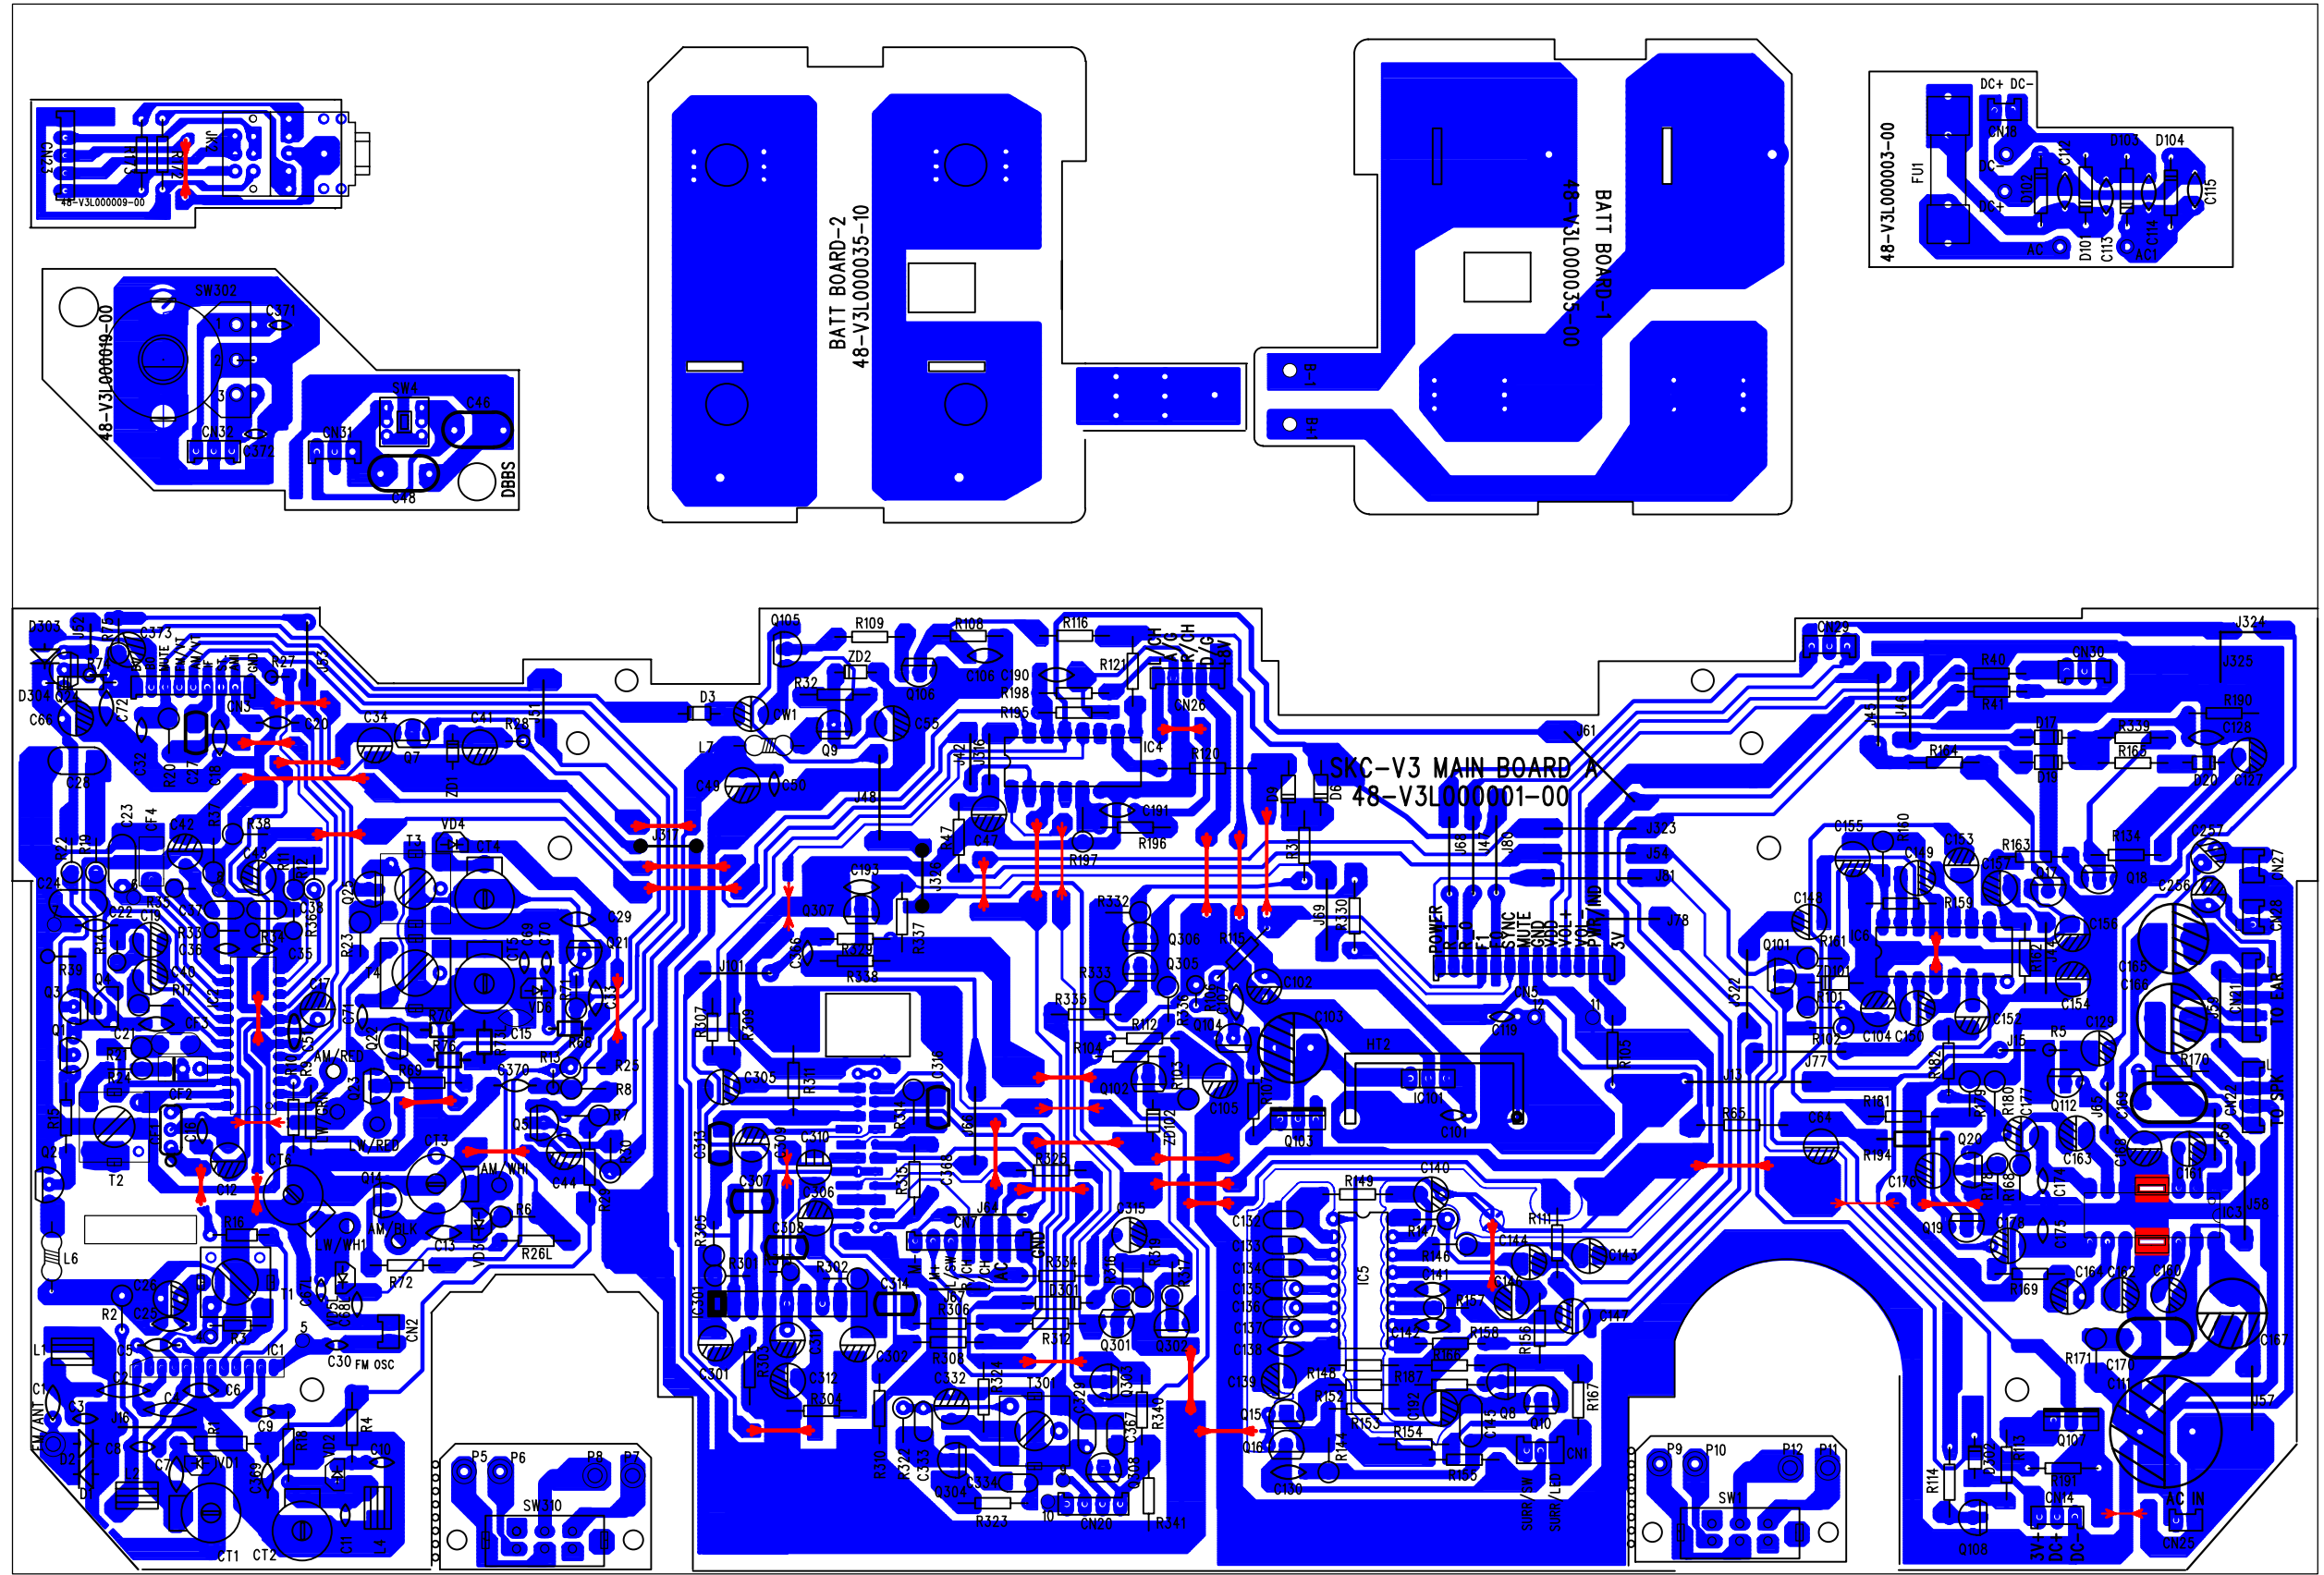

# **Service Manual**

---

---

**Radiograbador**

**Modelo CX-45**

Title			
SKC-V3L SANYO DA11 CD MECH			
Size	Number	Revision	
D	4	1	
Date:	27-Nov-2001	Sheet of	01
File:	E:\R\Pack\I\pct\modsch\V3l.cad	Drawn By:	

SKC-V3L CONTROL SECTION SCHEMATIC		
File	Number	Revision
2	2	1
Date	Drawn By	Checked By
17 Nov 2000		
File	Drawn By	Checked By
E:\JTB\skc-v3l\skc-v3l.sch		

SKC-V3L MAIN BOARD COMPONENT SIDE  
2000 02 24

330mm

Title: SKC-V3L MAIN BOARD SCHEMATIC

Rev	Number	Revision
1	3	1

Date: 17-Nov-2001  
 File: E:\JHE\skc\3\Toadpcb\1\SKC0159.SCH Drawn By: