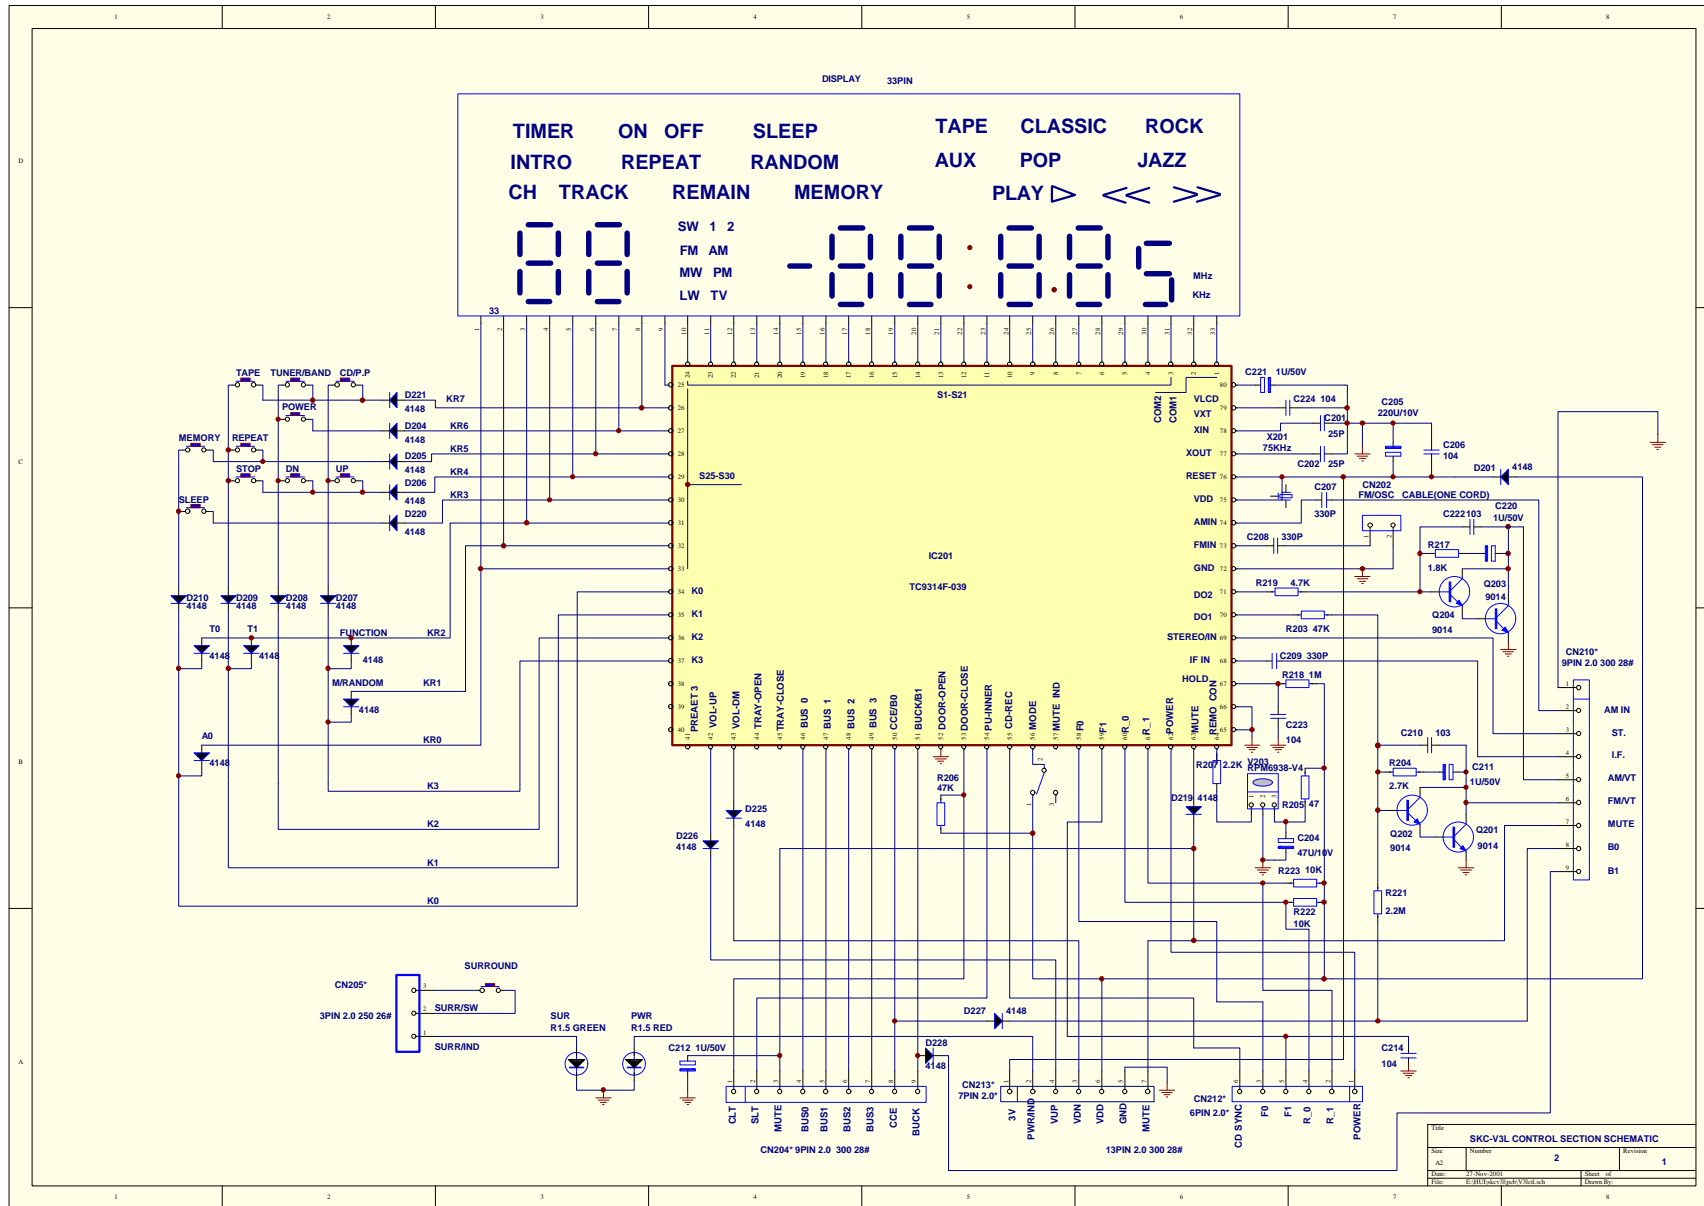

# **Service Manual**

---

---

**Radiograbador**

**Modelo CX-45**

Title			
SKC-V3L SANYO DA11 CD MECH			
Size	Number	Revision	
D	4	1	
Date:	27-Nov-2001	Sheet of	01
File:	E:\R\Pack\I\pct\modsch\V3l.cad	Drawn By:	

SKC-V3L CONTROL SECTION SCHEMATIC		
File	Number	Revision
2	2	1
Date	Drawn By	Checked By
17 Nov 2000		
File	Drawn By	Checked By
E:\JTB\skc-v3l\skc-v3l.sch		

SKC-V3L MAIN BOARD COMPONENT SIDE  
2000 02 24

330mm

Title: SKC-V3L MAIN BOARD SCHEMATIC

Rev	Number	Revision
1	3	1

Date: 17-Nov-2001  
 File: E:\JHE\skc\3\Toadpcb\1\SKC0159.SCH Drawn By: