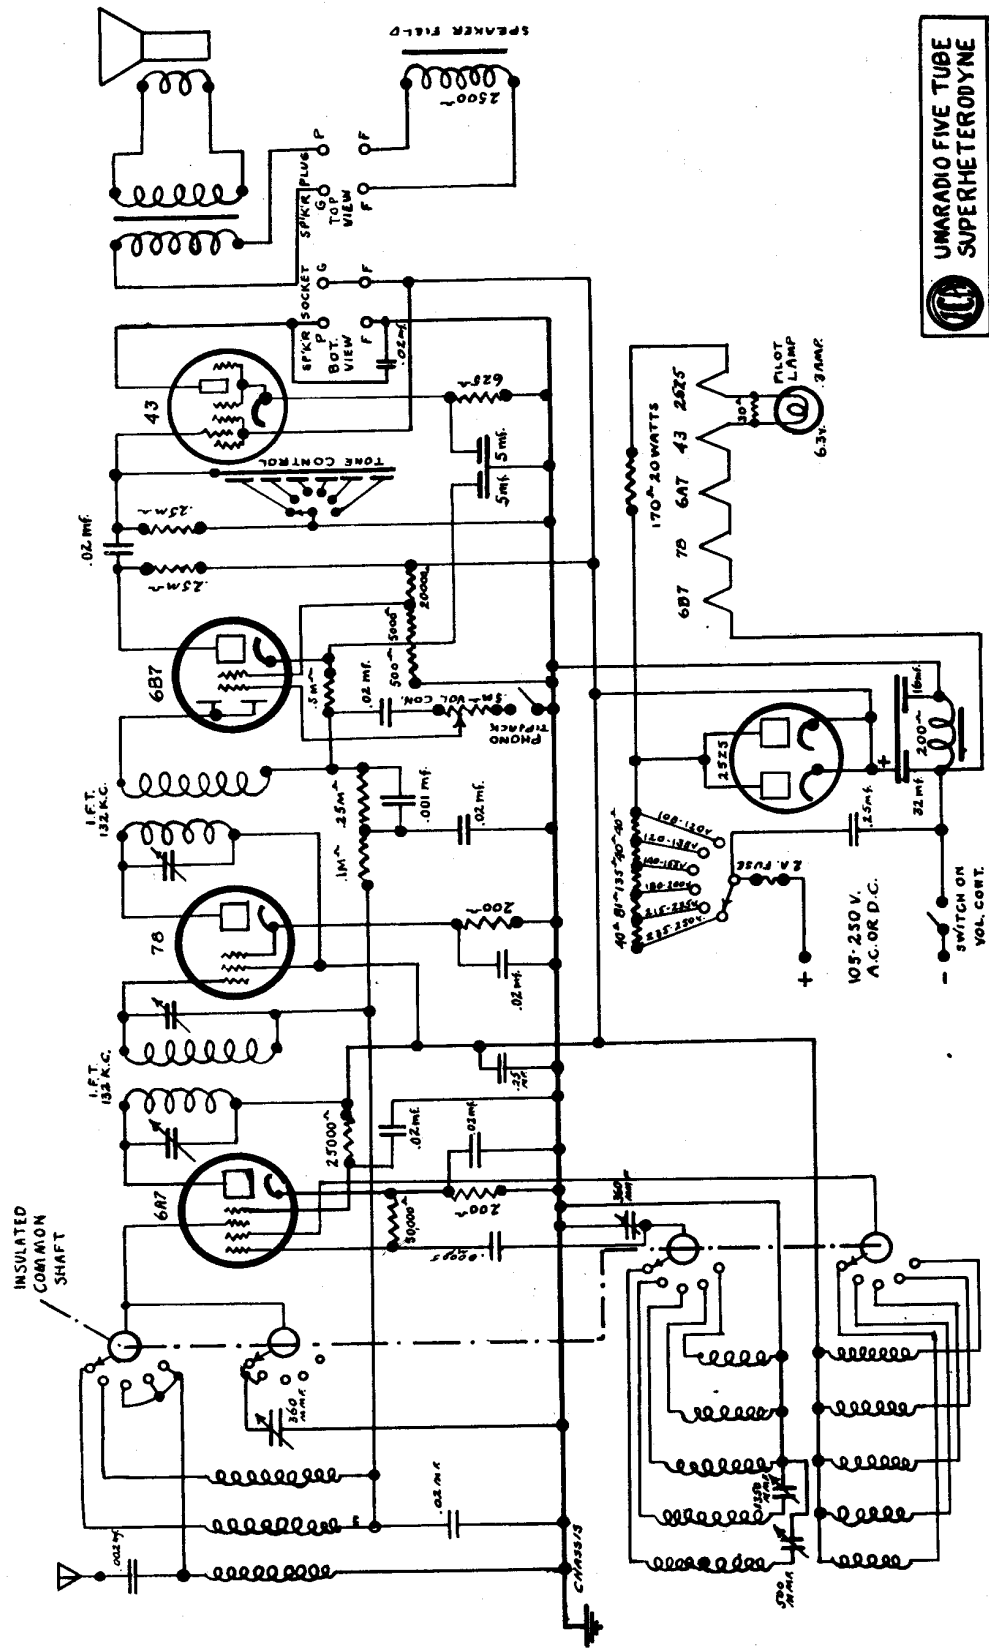

INSULINE CORP. OF AMERICA

MODEL 5 Tube Unaradio
Super. AC-DC
"Pacific"

UNARADIO FIVE TUBE SUPERHETERODYNE	
DATE--JUNE 1 1935	WAVELENGTH RANGE 15-2000 M.
DRAWN--C. W.	MODEL--PACIFIC
CHECKED--B.E.	A.C. OR D.C.
DESIGNED--R.H.S.	
APPROVED--A.G.H.	CHASSIS WT.--0 LB.
INSULINE CORP. OF AMERICA 2325 PARK PLACE NEW YORK, N.Y., U.S.A.	

IF PEAK 132 KC.

Courtesy Nostalgia Air