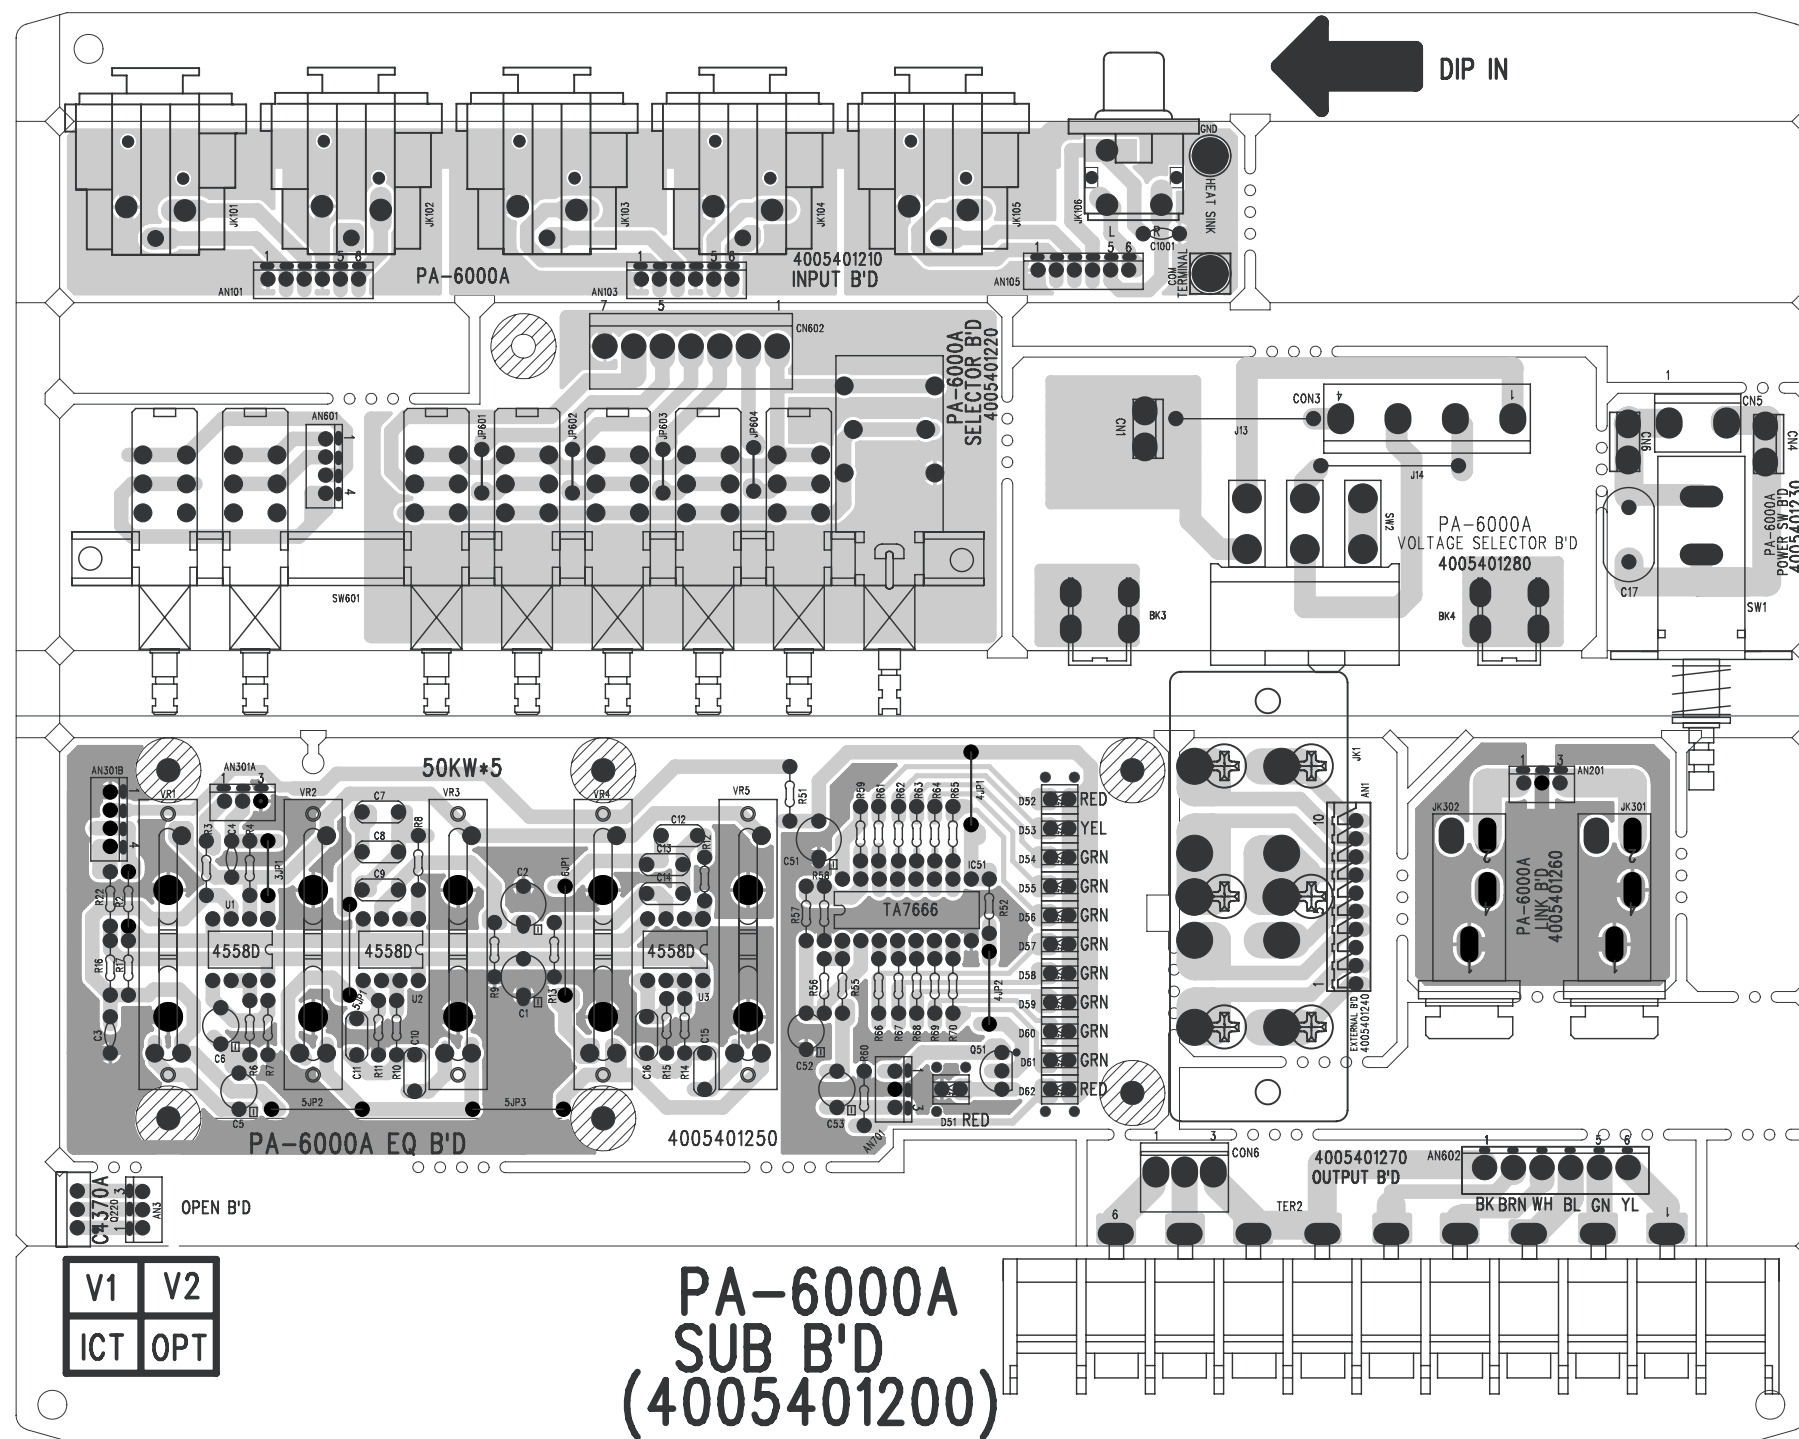

SERVICE

MANUAL

P U B L I C A D D R E S S

AMPLIFIER

PA-6000A

interM

V1	V2
ICT	OPT

PA-6000A
SUB B'D
(4005401200)

SCHEMATIC DIAGRAM