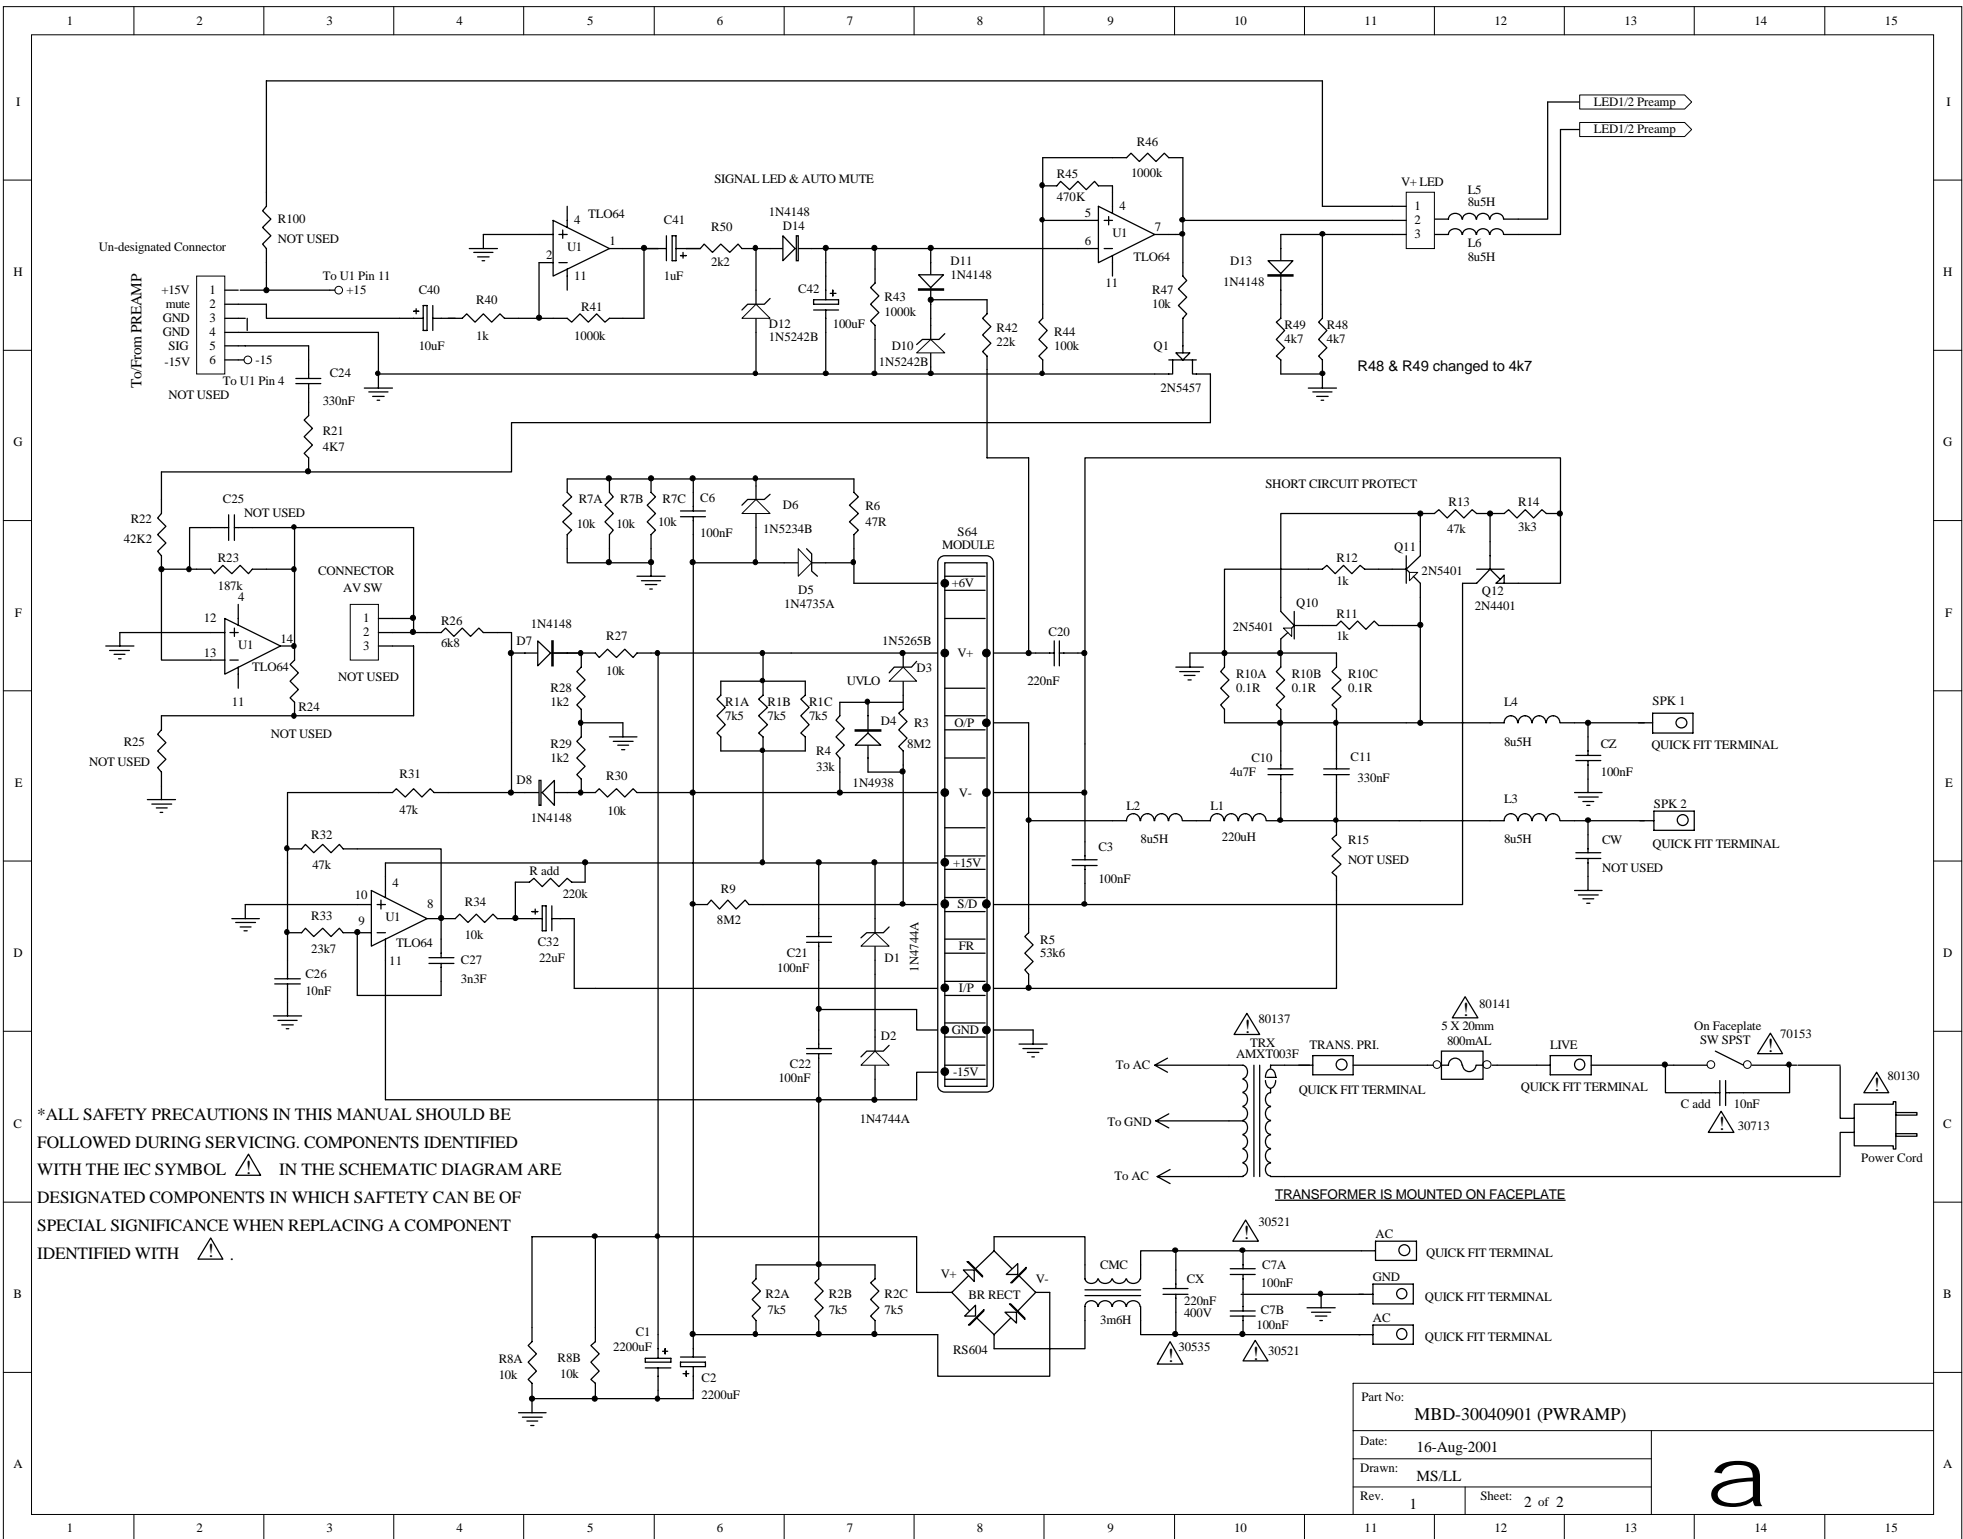

Part No: MBD-30040901 (PREAMP)

Date: 16-Aug-2001

Drawn: MS/LL

Rev. 1 Sheet: 1 of 2

a

*ALL SAFETY PRECAUTIONS IN THIS MANUAL SHOULD BE FOLLOWED DURING SERVICING. COMPONENTS IDENTIFIED WITH THE IEC SYMBOL \triangle IN THE SCHEMATIC DIAGRAM ARE DESIGNATED COMPONENTS IN WHICH SAFETY CAN BE OF SPECIAL SIGNIFICANCE WHEN REPLACING A COMPONENT IDENTIFIED WITH \triangle .

Part No: MBD-30040901 (PWRAMP)

Date: 16-Aug-2001

Drawn: MS/LL

Rev. 1 Sheet: 2 of 2

a