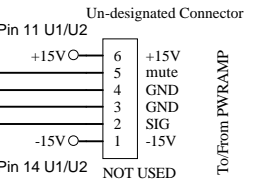

Part No: MBD-30040901 (PREAMP)

Date: 16-Aug-2001

Drawn: MS/LL

Rev. 1 Sheet: 1 of 2

a

*ALL SAFETY PRECAUTIONS IN THIS MANUAL SHOULD BE FOLLOWED DURING SERVICING. COMPONENTS IDENTIFIED WITH THE IEC SYMBOL \triangle IN THE SCHEMATIC DIAGRAM ARE DESIGNATED COMPONENTS IN WHICH SAFETY CAN BE OF SPECIAL SIGNIFICANCE WHEN REPLACING A COMPONENT IDENTIFIED WITH \triangle .

Part No: MBD-30040901 (PWRAMP)

Date: 16-Aug-2001

Drawn: MS/LL

Rev. 1 Sheet: 2 of 2

a