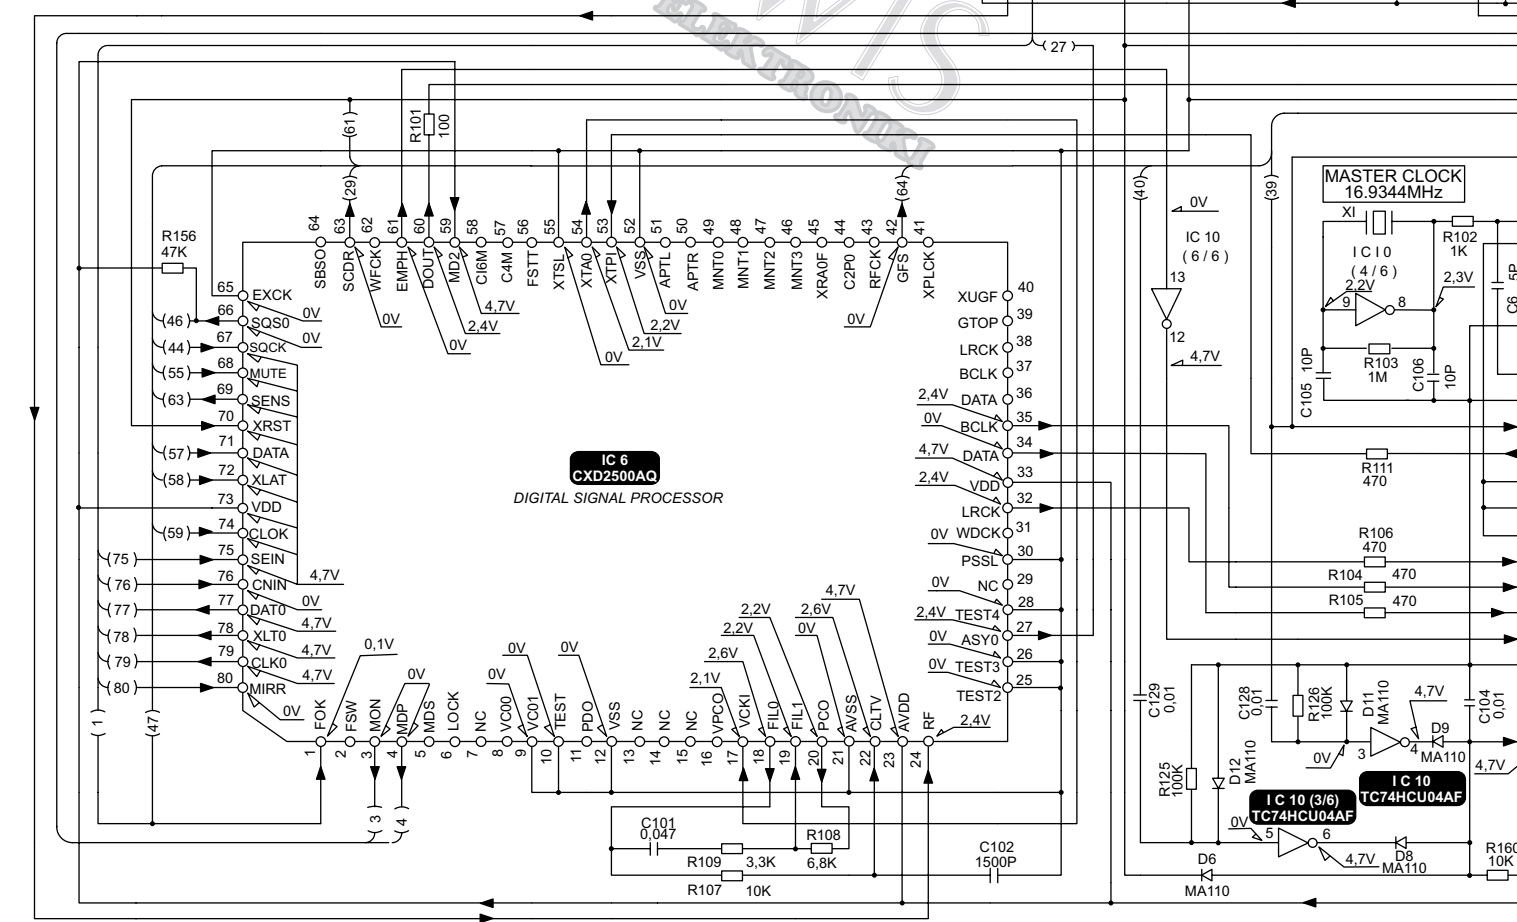

Odtwarzacz CD Kenwood DP-1050/2050

BLOCK DIAGRAM

* DP - 2050
P,Y,M,T,X,E type

PRODUCT-P	MODEL NAME	DESTINATION COUNTRY	ABB	X92-1750-XX	X25-491X-XX	X32-2310-XX	C124	R155	CN6	
SINGAPORE MADE	DP-2050	GENERAL MARKET	USA	K	X25-4910-10				NO	
			CANADA	P	X25-4911-01				YES	
			PX	Y	X92-1750-31 CDM-22(3B)S	X25-4910-21	X32-2310-10	YES	YES	YES
			AUSTRALIA	X	X25-4912-72					YES
			ENGLAND	E						
			CANADA	P	X25-4911-02					
FRANCE MADE	DP-1050	GENERAL MARKET	AUSTRALIA	M	X92-1750-21 CDM-22(2B)S	X25-4910-22	X32-2310-11	NO	NO	NO
			EUROPE	E	X25-4912-72					
			ENGLAND	T	X92-1780-31 CDM-22(3)F	X25-4962-70	X32-2310-10	YES	YES	YES
			EUROPE	E	X92-1780-21 CDM-22(2)F	X25-4962-71	X32-2360-11	NO	NO	NO

MECHA. ASS'Y (CDM - 22 (3B) S)**(X32-2310-10)****1**

Odtwarzacz CD Kenwood DP-1050/2050

PRODUCT-P	MODEL NAME	DESTINATION	
		COUNTRY	ABB
SINGAPORE MADE	DP-2050	USA	K
		CANADA	P
		GENERAL MARKET	Y
	DP-1050	AUSTRALIA	X
		ENGLAND	T
		EUROPE	E
FRANCE MADE	DP-2050	ENGLAND	T
	DP-1050	ENGLAND	T

PRODUCT.P.	NAME MODEL	COUNTRY	ABB.	X25-4962-7X	A	B	Q9-11	R71,72	WH2	C36,37	S26	A1	W79	W80,81
FRANCE MADE	DP-2050	ENGLAND EUROPE	T	E	X25-4962-70	YES	NO	YES	NO	YES	NO	YES	YES	NO
		ENGLAND EUROPE	T	E	X25-4962-71	NO	YES	NO	YES	NO	NO	NO	NO	NO

NAME MODEL	COUNTRY	ABB.	X25-4962-7X	A	B	Q9 11	R71, 72	WH2	C36, 37	S26	A1	W79	W80, 81
DP-2050	ENGLAND EUROPE	T E	X25-4962-70	YES	NO	YES	NO	YES	YES	NO	YES	YES	NO
DP-1050	ENGLAND EUROPE	T E	X25-4962-71	NO	YES	NO	YES	NO	NO	NO	NO	YES	YES