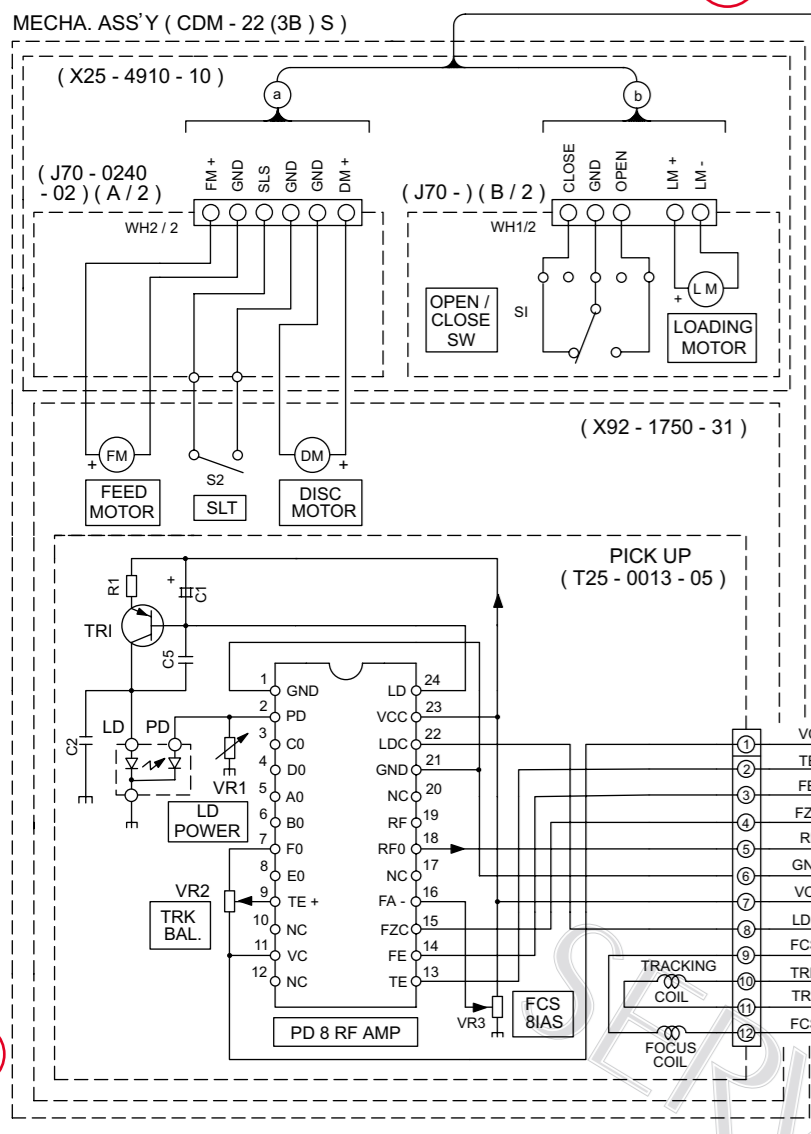

Odtwarzacz CD Kenwood DP-1050/2050

BLOCK DIAGRAM

* DP - 2050
P,Y,M,T,X,E type

PRODUCT-P	MODEL NAME	DESTINATION COUNTRY	ABB	X92-1750-XX	X25-491X-XX	X32-2310-XX	C124	R155	CN6	
SINGAPORE MADE	DP-2050	GENERAL MARKET	USA	K	X25-4910-10				NO	
			CANADA	P	X25-4911-01				YES	
			PX	Y	X92-1750-31 CDM-22(3B)S	X25-4910-21	X32-2310-10	YES	YES	YES
			AUSTRALIA	X	X25-4912-72					YES
			ENGLAND	E						
			CANADA	P	X25-4911-02					
FRANCE MADE	DP-1050	GENERAL MARKET	AUSTRALIA	M	X92-1750-21 CDM-22(2B)S	X25-4910-22	X32-2310-11	NO	NO	NO
			EUROPE	E	X25-4912-72					
			ENGLAND	T	X92-1780-31 CDM-22(3)F	X25-4962-70	X32-2310-10	YES	YES	YES
			EUROPE	E	X92-1780-21 CDM-22(2)F	X25-4962-71	X32-2360-11	NO	NO	NO

MECHA. ASS'Y (CDM - 22 (3B) S)**(X32-2310-10)****1**

Odtwarzacz CD Kenwood DP-1050/2050

PRODUCT-P	MODEL NAME	DESTINATION	
		COUNTRY	ABB
SINGAPORE MADE	DP-2050	USA	K
		CANADA	P
		GENERAL MARKET	Y
	DP-1050	AUSTRALIA	X
		ENGLAND	T
		EUROPE	E
FRANCE MADE	DP-2050	ENGLAND	T
	DP-1050	ENGLAND	T

1

ABB	X92-1750-XX	X25-491X-XX	X32-2310-XX	C124	R155	CN6
K		X25-4910-10				NO
P		X25-4911-01				YES
Y	X92-1750-31	X25-4910-21	X32-2310-10	YES	YES	YES
M	CDM-22(3B)S					
X		X25-4912-72				YES
P		X25-4911-02				
M	X92-1750-21	X25-4910-22	X32-2310-11	NO	NO	NO
X	CDM-22(2B)S	X25-4912-72				

PRODUCT.P.	NAME MODEL	COUNTRY	ABB.	X25-4962-7X	A	B	Q9-11	R71,72	WH2	C36,37	S26	A1	W79	W80,81
FRANCE MADE	DP-2050	ENGLAND EUROPE	T	E	X25-4962-70	YES	NO	YES	NO	YES	NO	YES	YES	NO
		ENGLAND EUROPE	T	E	X25-4962-71	NO	YES	NO	YES	NO	NO	NO	NO	NO