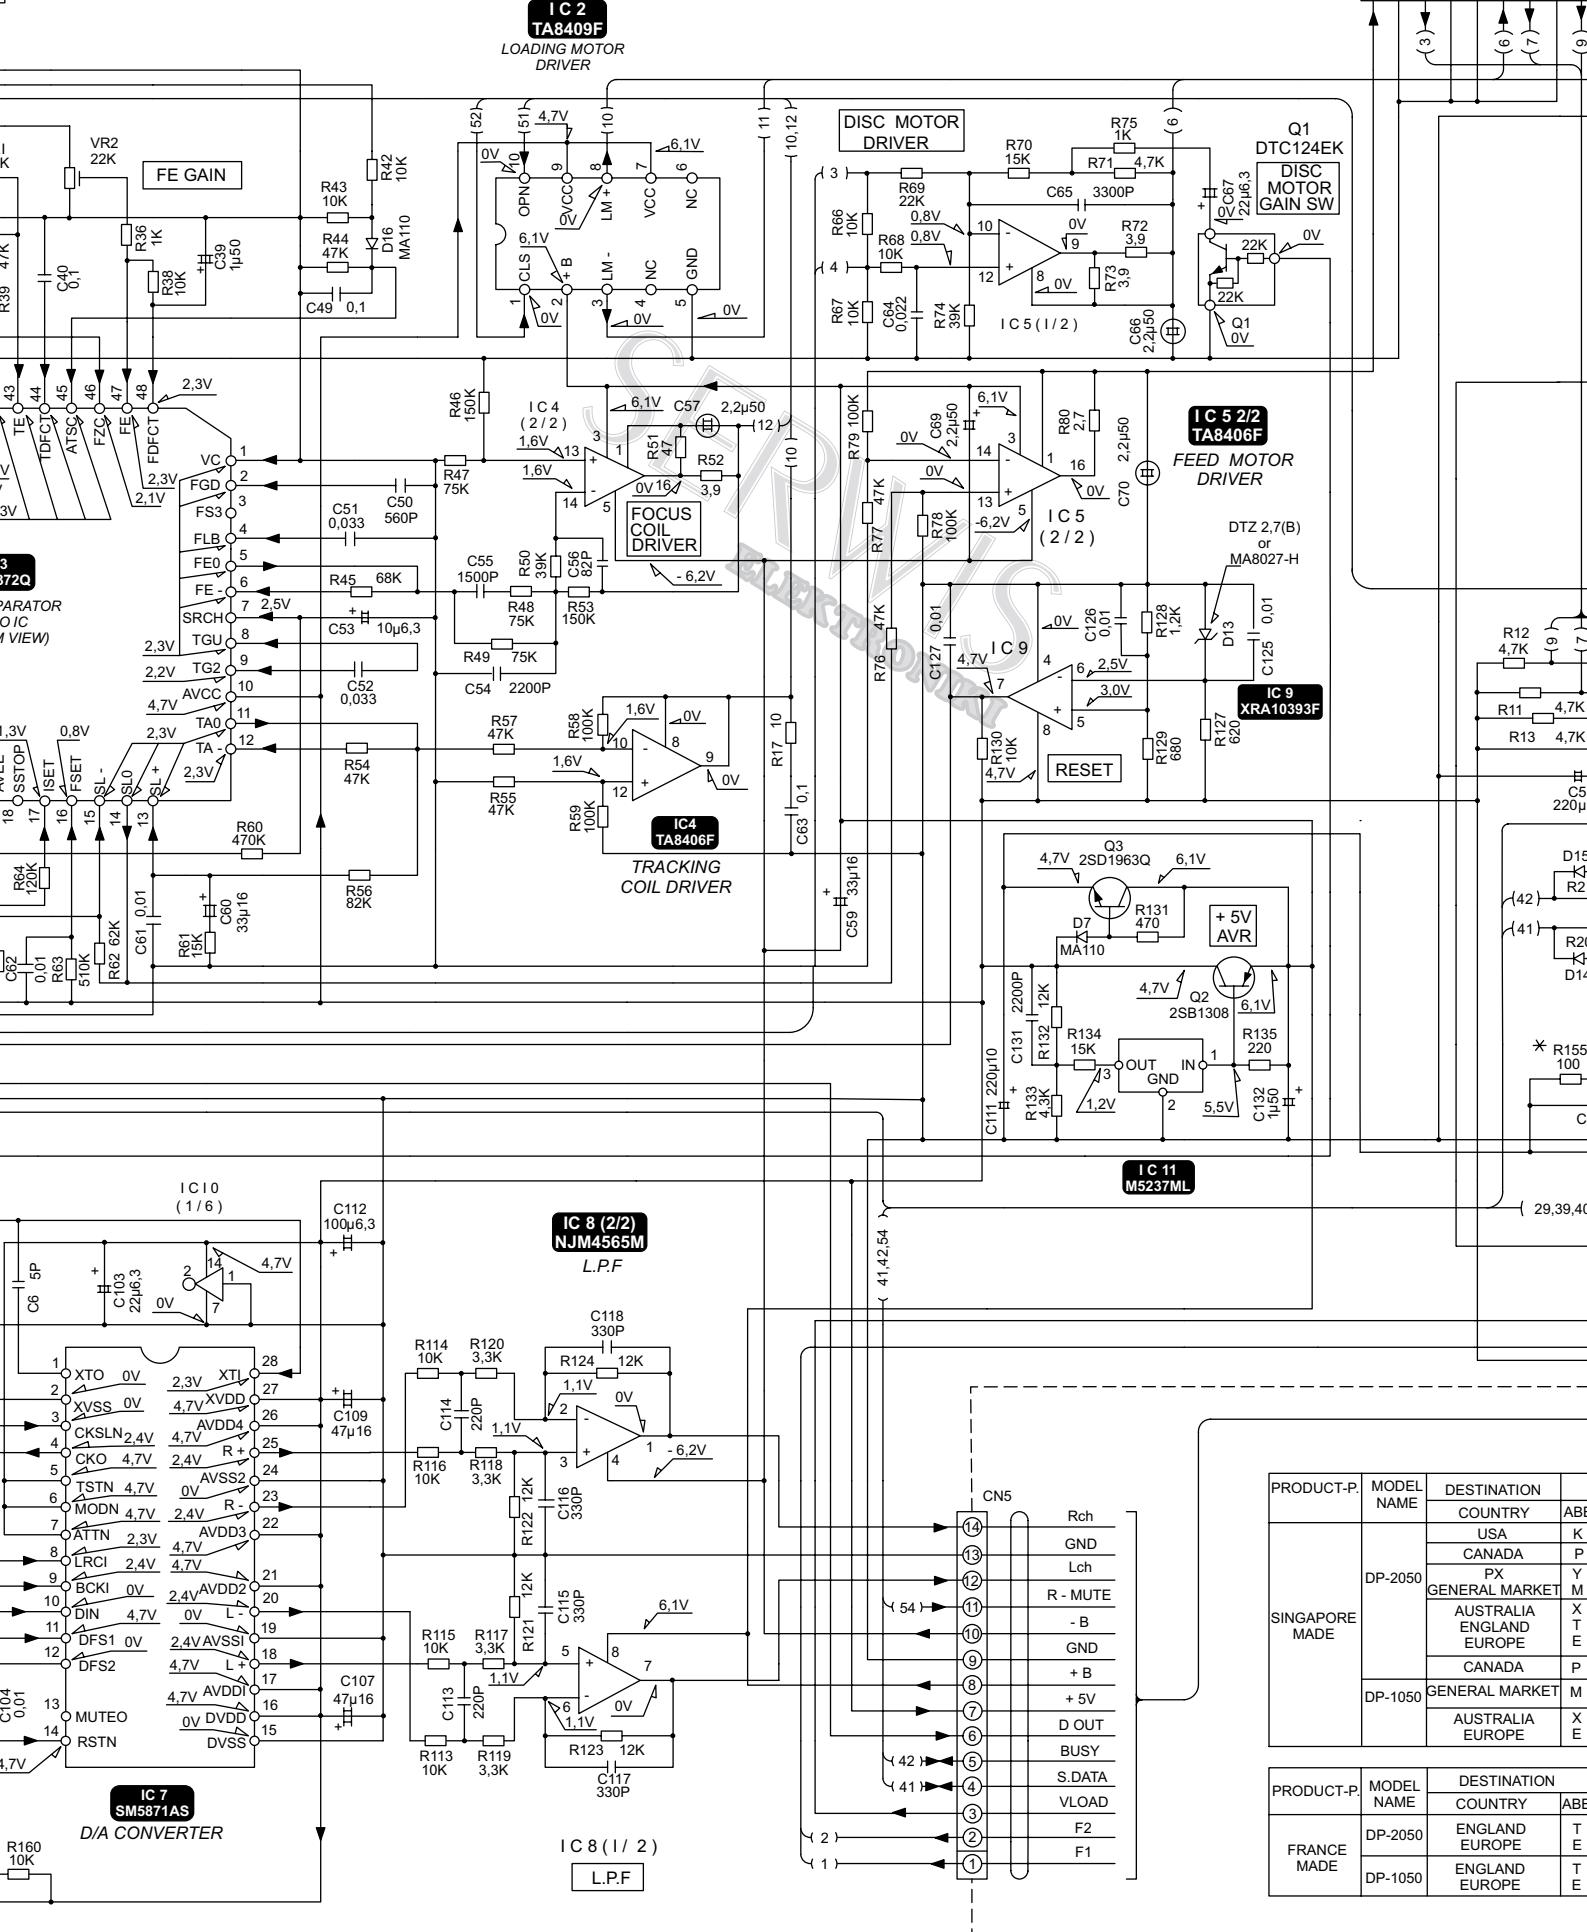

Odtwarzacz CD Kenwood DP-1050/2050

BLOCK DIAGRAM

* DP - 2050
P,Y,M,T,X,E type

PRODUCT-P	MODEL NAME	DESTINATION COUNTRY	ABB	X92-1750-XX	X25-491X-XX	X32-2310-XX	C124	R155	CN6	
SINGAPORE MADE	DP-2050	GENERAL MARKET	USA	K	X25-4910-10				NO	
			CANADA	P	X25-4911-01				YES	
			PX	Y	X92-1750-31 CDM-22(3B)S	X25-4910-21	X32-2310-10	YES	YES	YES
			AUSTRALIA	X	X25-4912-72					YES
			ENGLAND	E						
			CANADA	P	X25-4911-02					
FRANCE MADE	DP-1050	GENERAL MARKET	AUSTRALIA	M	X92-1750-21 CDM-22(2B)S	X25-4910-22	X32-2310-11	NO	NO	NO
			EUROPE	E	X25-4912-72					
			ENGLAND	T	X92-1780-31 CDM-22(3)F	X25-4962-70	X32-2310-10	YES	YES	YES
			EUROPE	E	X92-1780-21 CDM-22(2)F	X25-4962-71	X32-2360-11	NO	NO	NO

MECHA. ASS'Y (CDM - 22 (3B) S)**(X32-2310-10)****1**

Odtwarzacz CD Kenwood DP-1050/2050

PRODUCT-P	MODEL NAME	DESTINATION	
		COUNTRY	ABB
SINGAPORE MADE	DP-2050	USA	K
		CANADA	P
		GENERAL MARKET	Y
	DP-1050	AUSTRALIA	X
		ENGLAND	T
		EUROPE	E
FRANCE MADE	DP-2050	ENGLAND	T
	DP-1050	ENGLAND	T

1

ABB	X92-1750-XX	X25-491X-XX	X32-2310-XX	C124	R155	CN6
K		X25-4910-10				NO
P		X25-4911-01				YES
Y	X92-1750-31	X25-4910-21	X32-2310-10	YES	YES	YES
M	CDM-22(3B)S					
X		X25-4912-72				YES
P		X25-4911-02				
M	X92-1750-21	X25-4910-22	X32-2310-11	NO	NO	NO
X	CDM-22(2B)S	X25-4912-72				

NAME MODEL	COUNTRY	ABB.	X25-4962-7X	A	B	Q9 11	R71, 72	WH2	C36, 37	S26	A1	W79	W80, 81
DP-2050	ENGLAND EUROPE	T E	X25-4962-70	YES	NO	YES	NO	YES	YES	NO	YES	YES	NO
DP-1050	ENGLAND EUROPE	T E	X25-4962-71	NO	YES	NO	YES	NO	NO	NO	NO	YES	YES