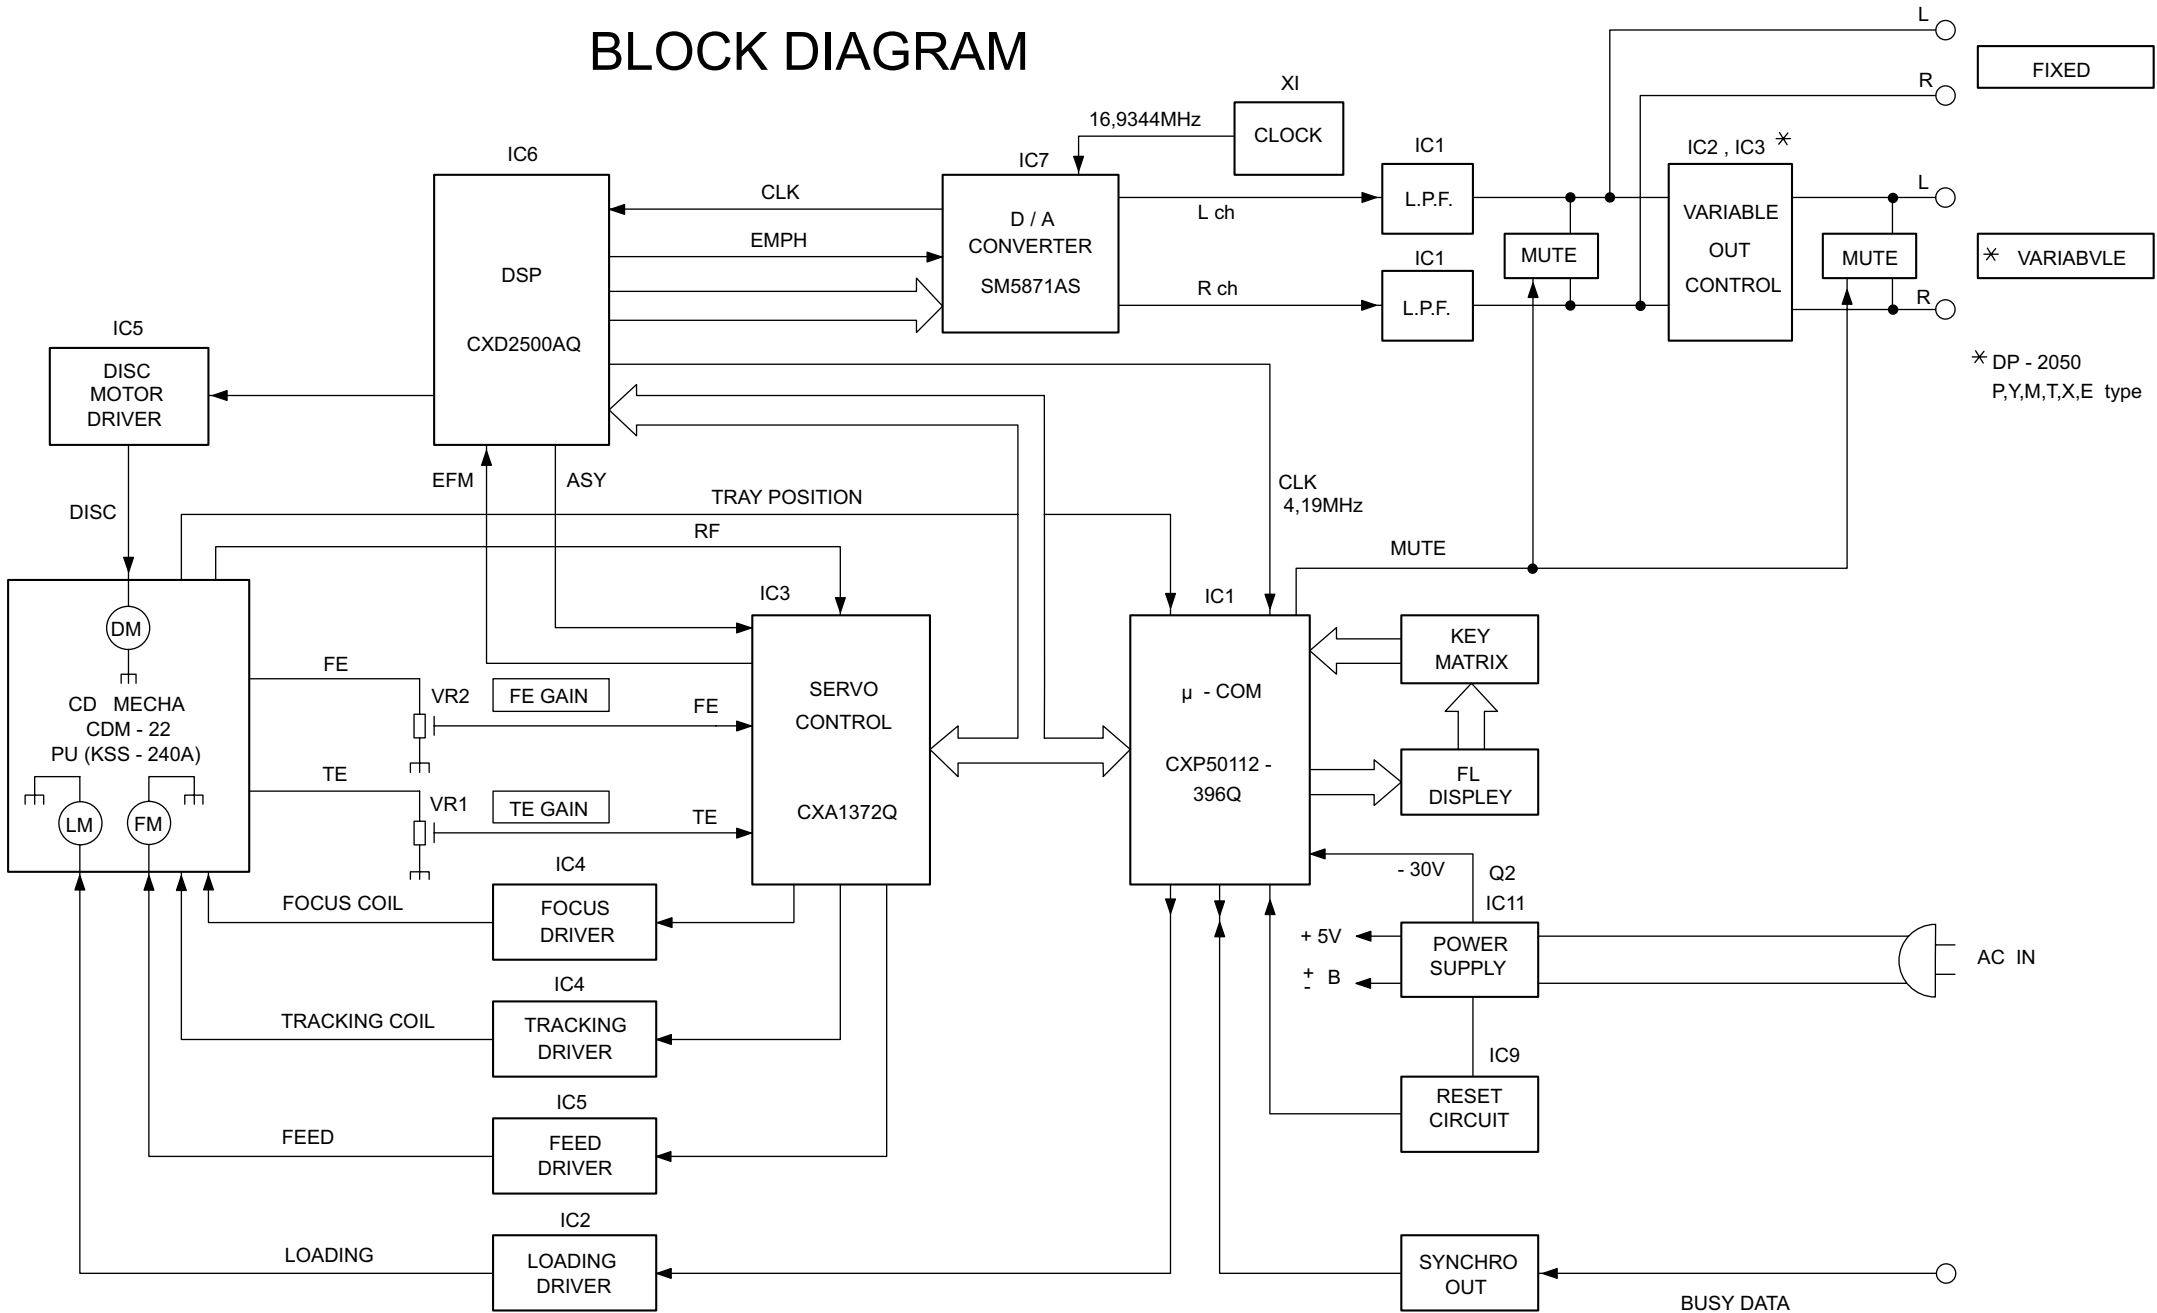

Odtwarzacz CD Kenwood DP-1050/2050

BLOCK DIAGRAM

* DP - 2050
P,Y,M,T,X,E type

PRODUCT-P	MODEL NAME	DESTINATION COUNTRY	ABB	X92-1750-XX	X25-491X-XX	X32-2310-XX	C124	R155	CN6	
SINGAPORE MADE	DP-2050	GENERAL MARKET	USA	K	X25-4910-10				NO	
			CANADA	P	X25-4911-01				YES	
			PX	Y	X92-1750-31 CDM-22(3B)S	X25-4910-21	X32-2310-10	YES	YES	YES
			AUSTRALIA	X	X25-4912-72					YES
			ENGLAND	E						
			CANADA	P	X25-4911-02					
FRANCE MADE	DP-1050	GENERAL MARKET	AUSTRALIA	M	X92-1750-21 CDM-22(2B)S	X25-4910-22	X32-2310-11	NO	NO	NO
			EUROPE	E	X25-4912-72					
			ENGLAND	T	X92-1780-31 CDM-22(3)F	X25-4962-70	X32-2310-10	YES	YES	YES
			EUROPE	E	X92-1780-21 CDM-22(2)F	X25-4962-71	X32-2360-11	NO	NO	NO

MECHA. ASS'Y (CDM - 22 (3B) S)**(X32-2310-10)****1**

Odtwarzacz CD Kenwood DP-1050/2050

PRODUCT-P	MODEL NAME	DESTINATION	
		COUNTRY	ABB
SINGAPORE MADE	DP-2050	USA	K
		CANADA	P
		GENERAL MARKET	Y
	DP-1050	AUSTRALIA	X
		ENGLAND	T
		EUROPE	E
FRANCE MADE	DP-2050	ENGLAND	T
	DP-1050	ENGLAND	T