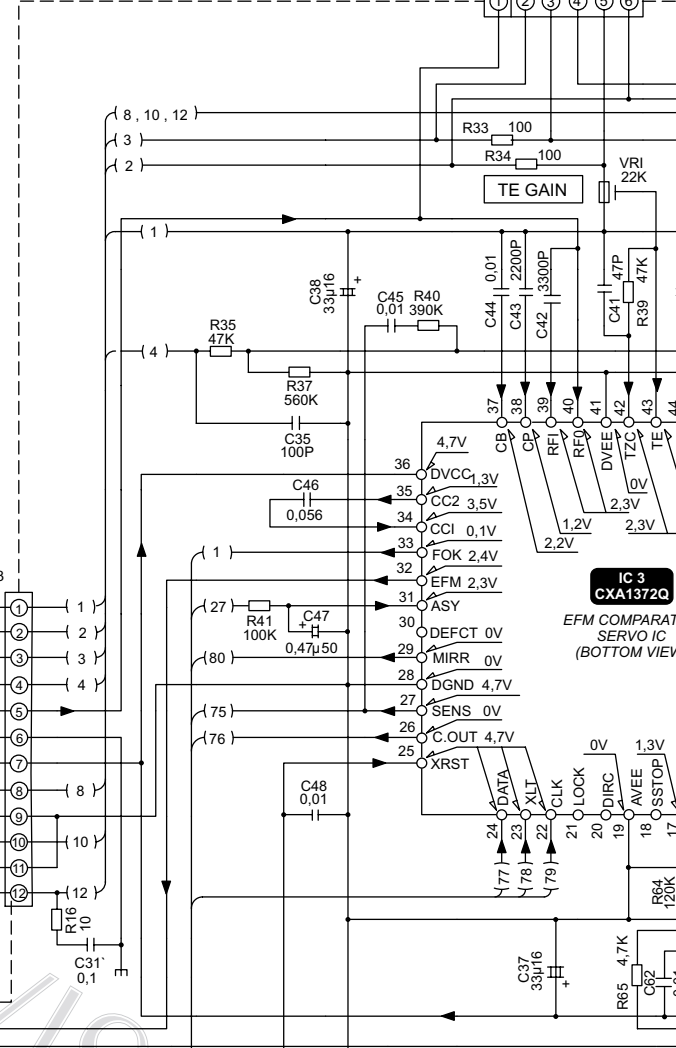

Odtwarzacz CD Kenwood DP-1050/2050

BLOCK DIAGRAM

* DP - 2050
P,Y,M,T,X,E type

PRODUCT-P	MODEL NAME	DESTINATION COUNTRY	ABB	X92-1750-XX	X25-491X-XX	X32-2310-XX	C124	R155	CN6	
SINGAPORE MADE	DP-2050	GENERAL MARKET	USA	K	X25-4910-10				NO	
			CANADA	P	X25-4911-01				YES	
			PX	Y	X92-1750-31 CDM-22(3B)S	X25-4910-21	X32-2310-10	YES	YES	YES
			AUSTRALIA	X	X25-4912-72					YES
			ENGLAND	E						
			CANADA	P	X25-4911-02					
FRANCE MADE	DP-1050	GENERAL MARKET	AUSTRALIA	M	X92-1750-21 CDM-22(2B)S	X25-4910-22	X32-2310-11	NO	NO	NO
			EUROPE	E	X25-4912-72					
			ENGLAND	T	X92-1780-31 CDM-22(3)F	X25-4962-70	X32-2310-10	YES	YES	YES
			EUROPE	E	X92-1780-21 CDM-22(2)F	X25-4962-71	X32-2360-11	NO	NO	NO

MECHA. ASS'Y (CDM - 22 (3B) S)**(X32-2310-10)****1**

Odtwarzacz CD Kenwood DP-1050/2050

PRODUCT-P	MODEL NAME	DESTINATION	
		COUNTRY	ABB
SINGAPORE MADE	DP-2050	USA	K
		CANADA	P
		GENERAL MARKET	Y
	DP-1050	AUSTRALIA	X
		ENGLAND	T
		EUROPE	E
FRANCE MADE	DP-2050	ENGLAND	T
	DP-1050	ENGLAND	T

1

ABB	X92-1750-XX	X25-491X-XX	X32-2310-XX	C124	R155	CN6
K		X25-4910-10				NO
P		X25-4911-01				YES
Y	X92-1750-31	X25-4910-21	X32-2310-10	YES	YES	YES
M	CDM-22(3B)S					
X		X25-4912-72				YES
P		X25-4911-02				
M	X92-1750-21	X25-4910-22	X32-2310-11	NO	NO	NO
X	CDM-22(2B)S	X25-4912-72				

ABB	X92-1780-XX	X25-4962-7X	X32-2360-XX	C124	R155	CN6
T	X92-1780-31	X25-4962-70	X32-2310-10	YES	YES	YES
E	CDM-22(3)F					
T	X92-1780-21	X25-4962-71	X32-2360-11	NO	NO	NO
E	CDM-22(2)F					

Odtwarzacz CD Kenwood DP-1050/2050