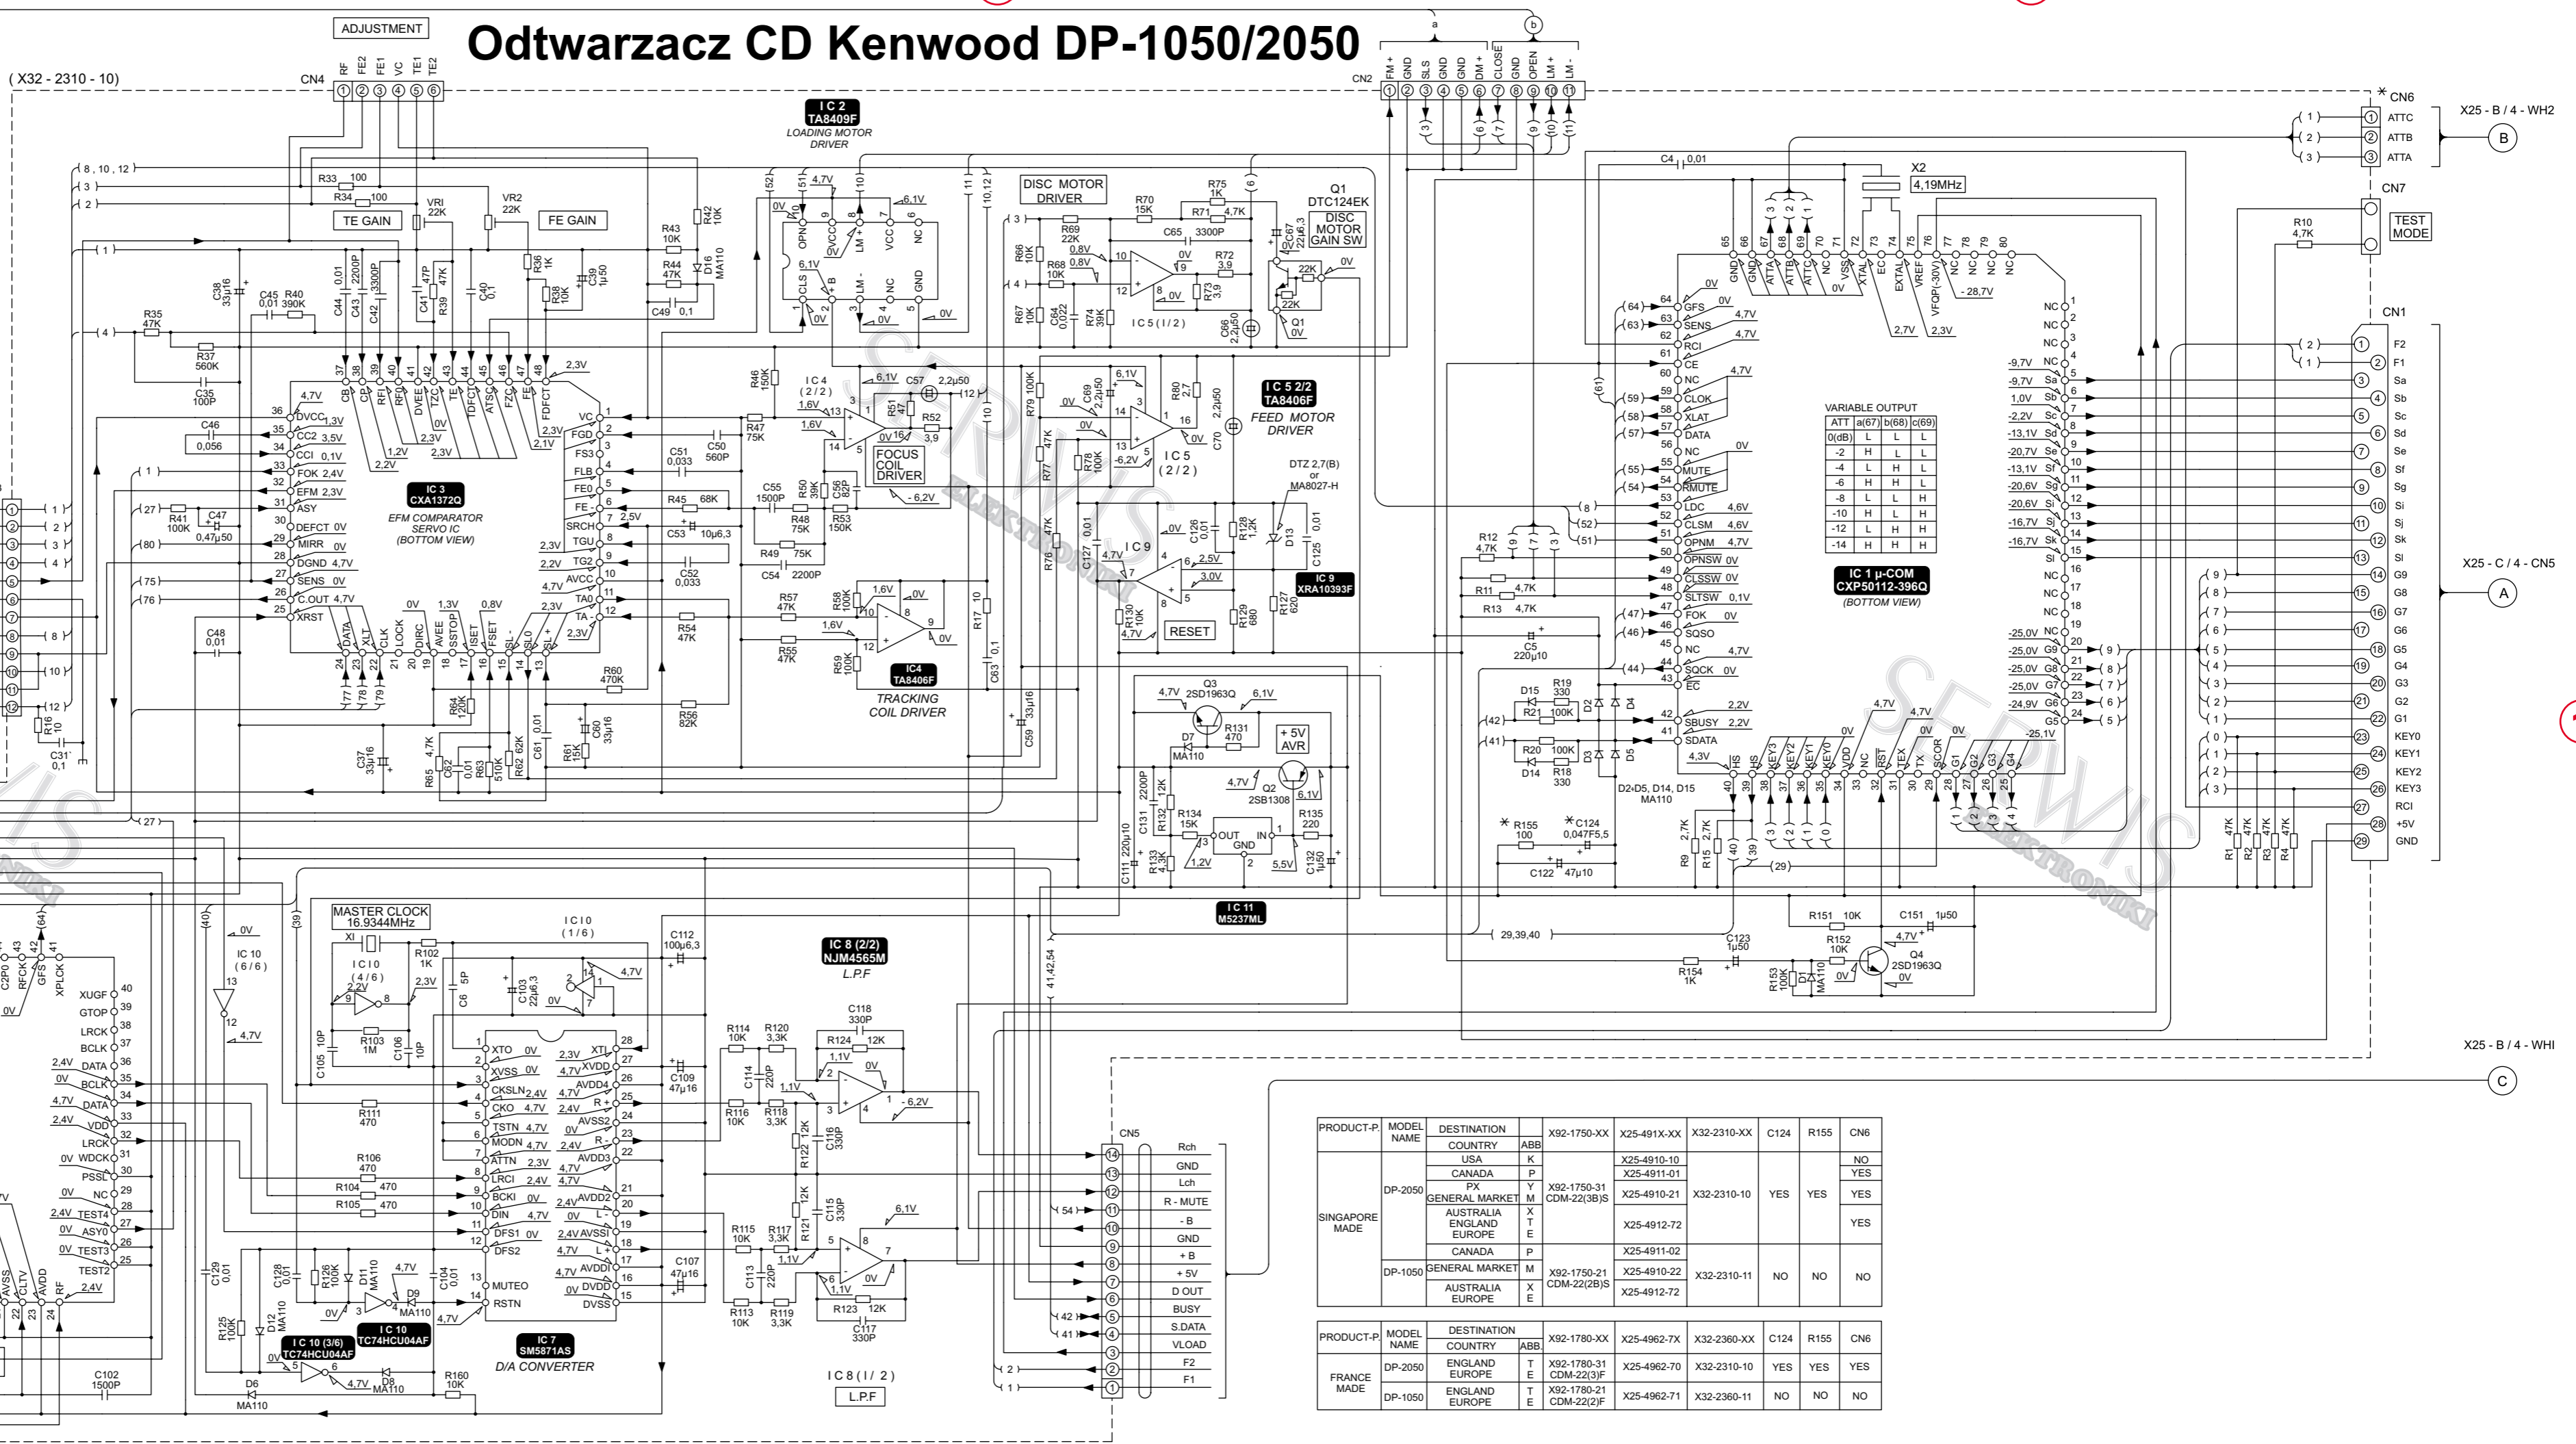

Odtwarzacz CD Kenwood DP-1050/2050

BLOCK DIAGRAM

* DP - 2050
P,Y,M,T,X,E type

PRODUCT-P	MODEL NAME	DESTINATION COUNTRY	ABB	X92-1750-XX	X25-491X-XX	X32-2310-XX	C124	R155	CN6	
SINGAPORE MADE	DP-2050	GENERAL MARKET	USA	K	X25-4910-10				NO	
			CANADA	P	X25-4911-01				YES	
			PX	Y	X92-1750-31 CDM-22(3B)S	X25-4910-21	X32-2310-10	YES	YES	YES
			AUSTRALIA	X	X25-4912-72					YES
			ENGLAND	E						
			CANADA	P	X25-4911-02					
FRANCE MADE	DP-1050	GENERAL MARKET	AUSTRALIA	M	X92-1750-21 CDM-22(2B)S	X25-4910-22	X32-2310-11	NO	NO	NO
			EUROPE	E	X25-4912-72					
			ENGLAND	T	X92-1780-31 CDM-22(3)F	X25-4962-70	X32-2310-10	YES	YES	YES
			EUROPE	E	X92-1780-21 CDM-22(2)F	X25-4962-71	X32-2360-11	NO	NO	NO

MECHA. ASS'Y (CDM - 22 (3B) S)**(X32-2310-10)****1**

Odtwarzacz CD Kenwood DP-1050/2050

PRODUCT-P	MODEL NAME	DESTINATION	
		COUNTRY	ABB
SINGAPORE MADE	DP-2050	USA	K
		CANADA	P
		GENERAL MARKET	Y
	DP-1050	AUSTRALIA	X
		ENGLAND	T
		EUROPE	E
FRANCE MADE	DP-2050	ENGLAND	T
	DP-1050	ENGLAND	T

PRODUCT.P.	MODEL NAME	DESTINATION	X25-491X-XX	A	B	Q9-11	R71,72	WH2	C36,37	S26	A1	W79	W80,81		
SINGAPORE MADE	DP-2050	COUNTRY	ABB												
		USA	K	X25-4910-10	NO	YES	NO	YES	NO	NO	NO	YES	YES	YES	
		CANADA	P	X25-4911-01	YES	NO	YES	NO	YES	YES	YES	YES	NO	NO	
		PX GENERAL MARKET	Y	X25-4910-21	YES	NO	YES	NO	YES	YES	YES	YES	NO	NO	
		AUSTRALIA ENGLAND EUROPE	X	T	X25-4912-71	YES	NO	YES	NO	YES	YES	NO	YES	YES	NO
		CANADA	P	X25-4911-02	NO	YES	NO	YES	NO	NO	NO	NO	YES	YES	
FRANCE MADE	DP-1050	GENERAL MARKET	M	X25-4910-22	NO	YES	NO	YES	NO	NO	YES	NO	NO	YES	
		ENGLAND EUROPE	T	E	X25-4962-70	YES	NO	YES	NO	YES	NO	YES	YES	NO	
		ENGLAND EUROPE	T	E	X25-4962-71	NO	YES	NO	YES	NO	NO	NO	NO	YES	

PRODUCT.P.	NAME MODEL	COUNTRY	ABB.	X25-4962-7X	A	B	Q9-11	R71,72	WH2	C36,37	S26	A1	W79	W80,81
FRANCE MADE	DP-2050	ENGLAND EUROPE	T	E	X25-4962-70	YES	NO	YES	NO	YES	NO	YES	YES	NO
		ENGLAND EUROPE	T	E	X25-4962-71	NO	YES	NO	YES	NO	NO	NO	NO	NO