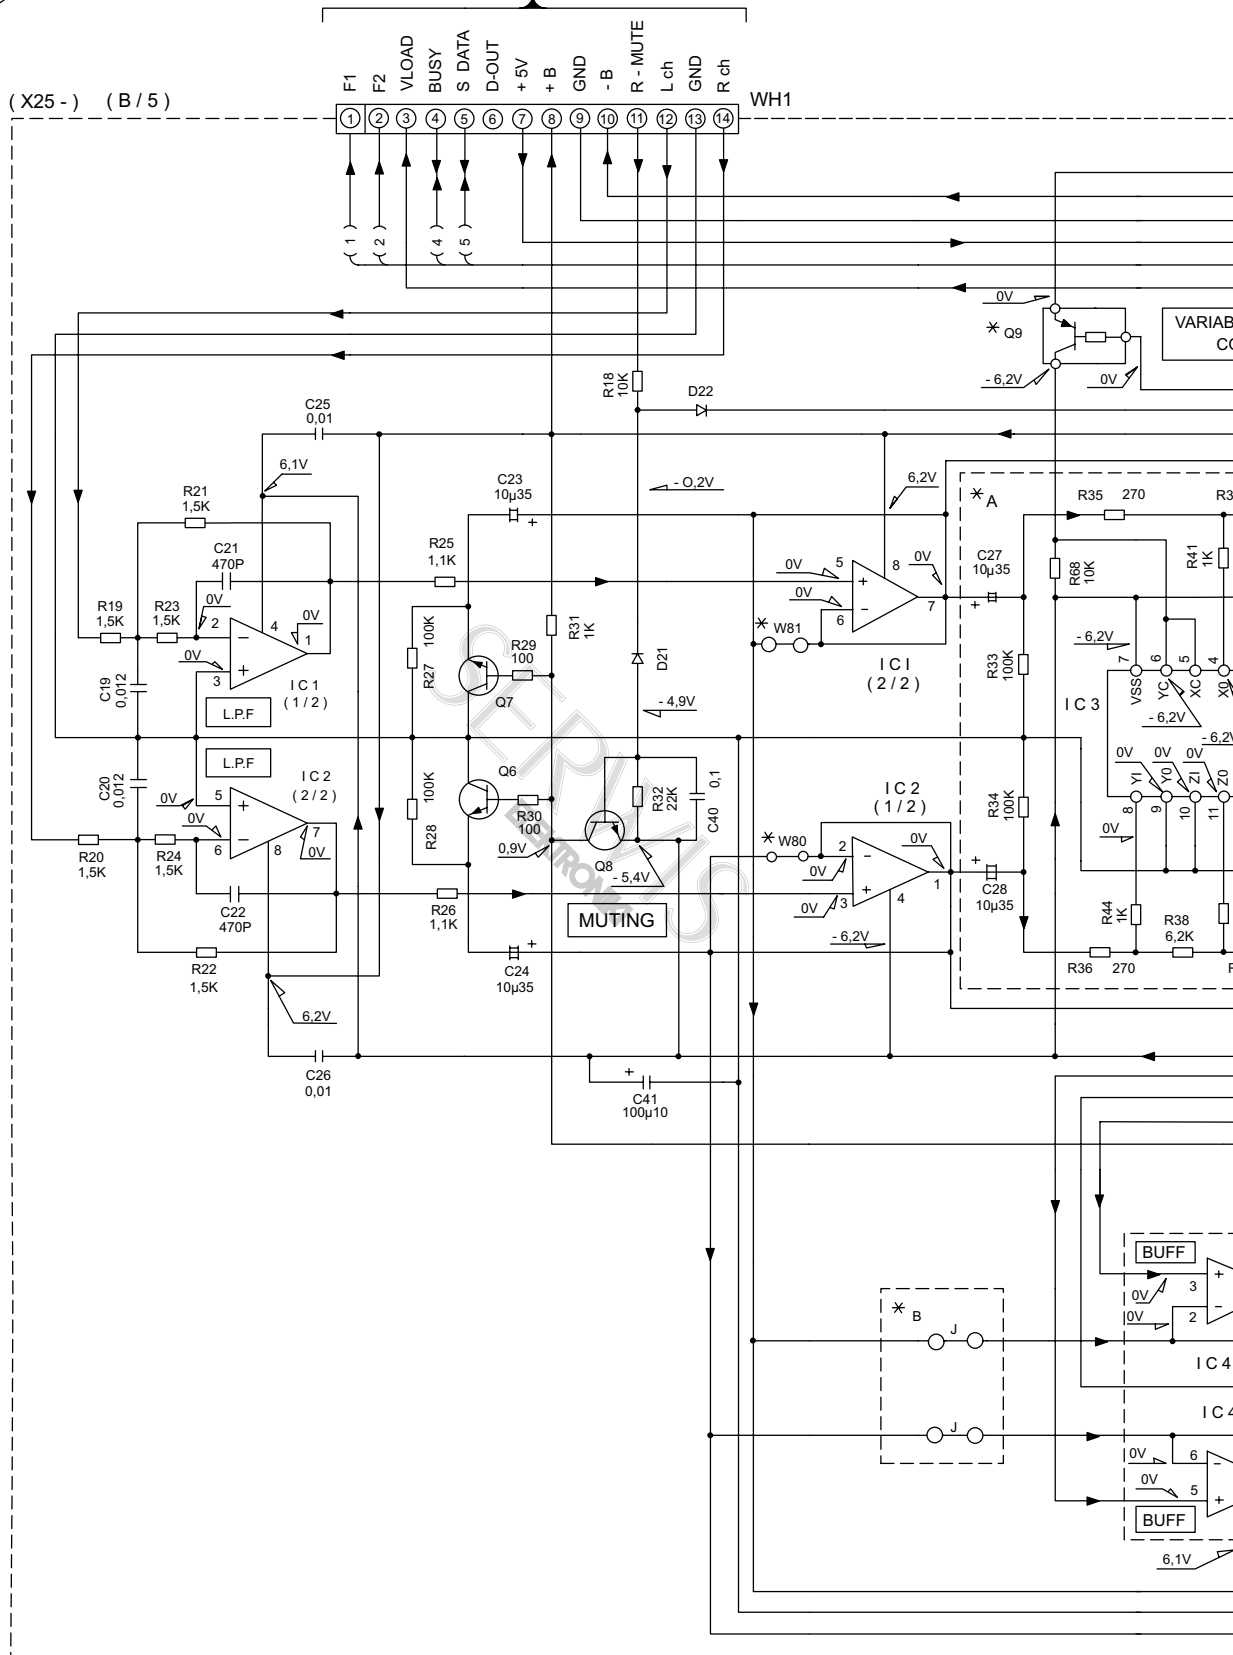

Odtwarzacz CD Kenwood DP-1050/2050

X32-CN1

X32-CN6

X32-CN5

1