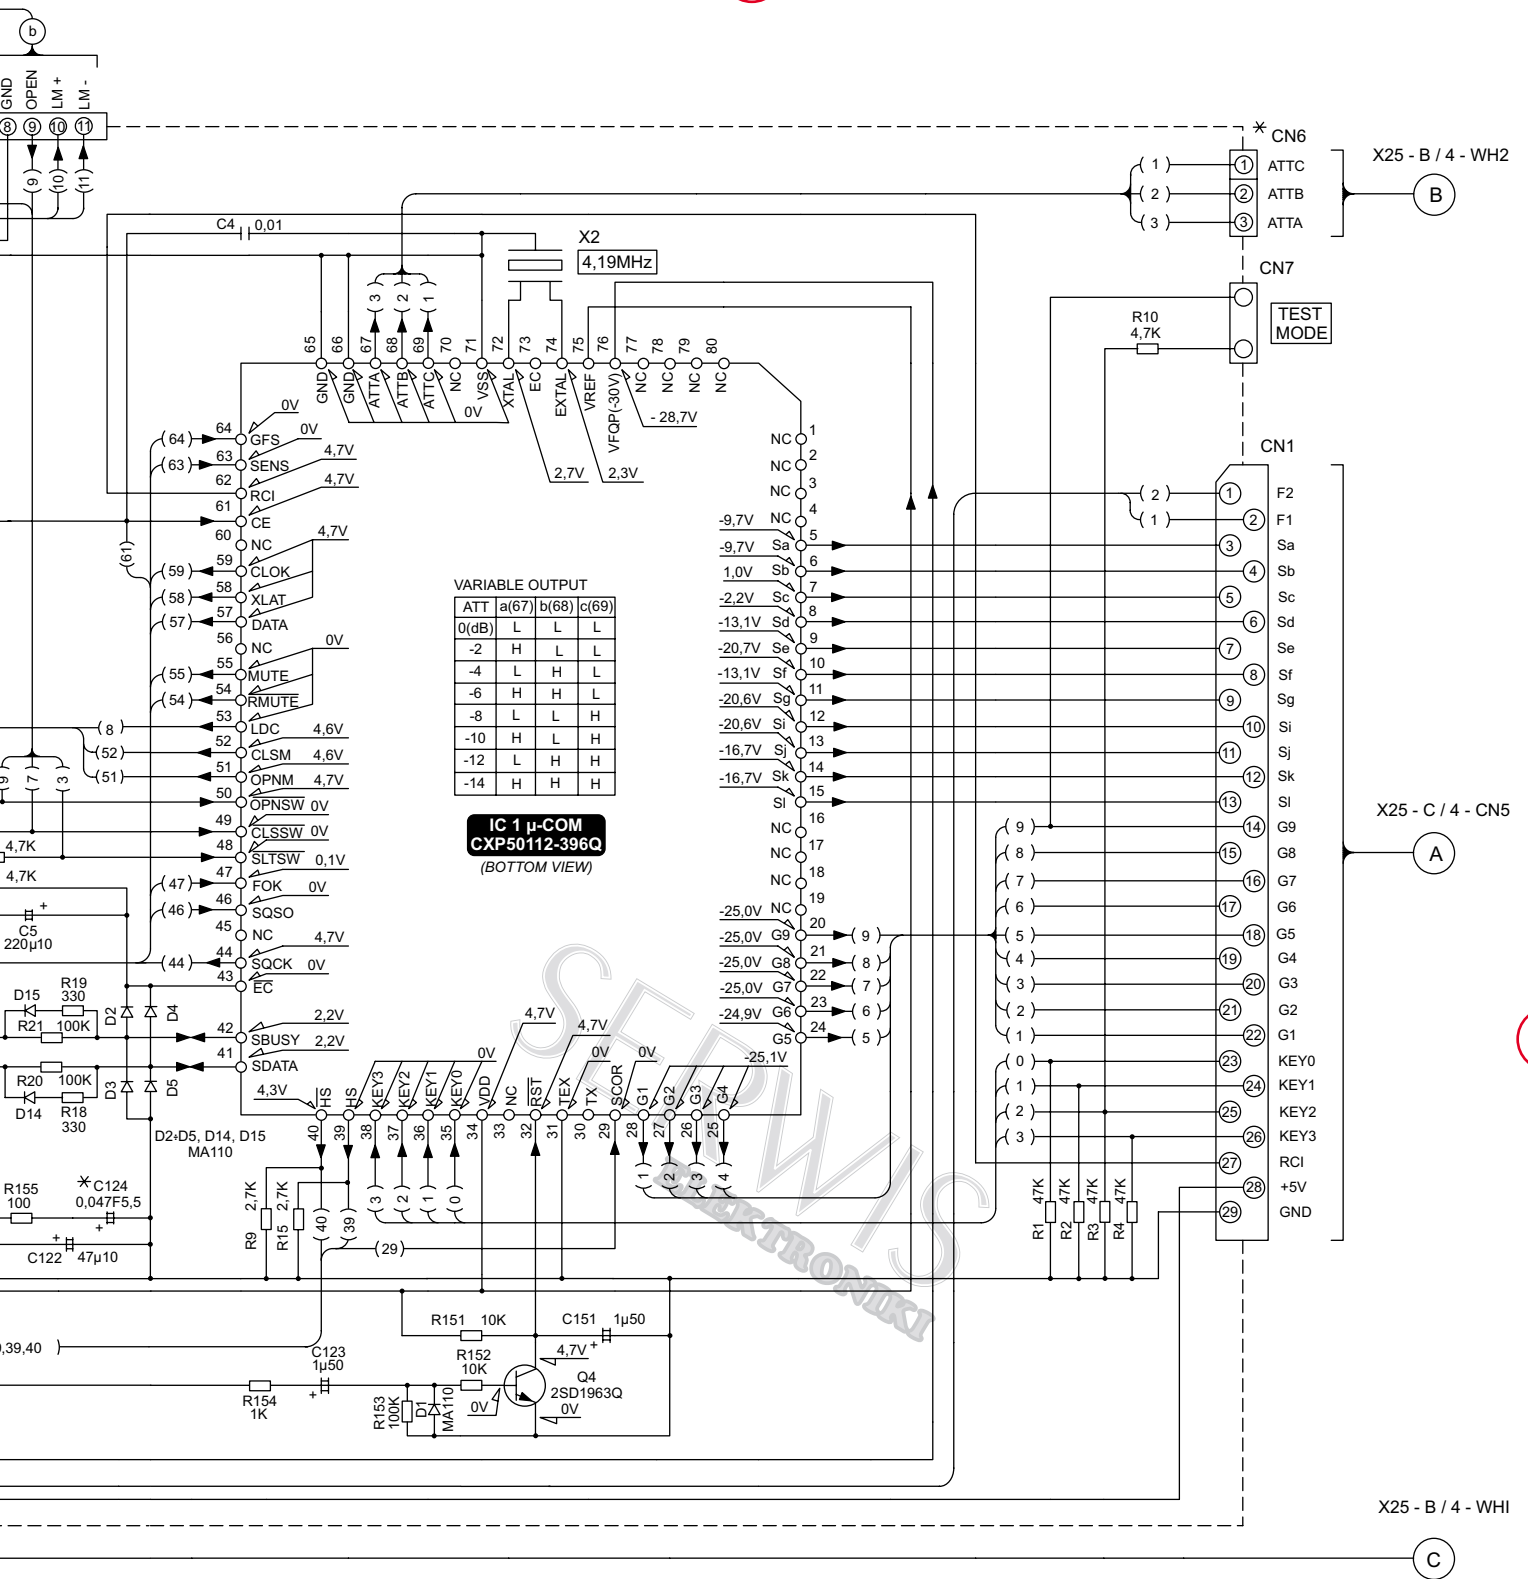

Odtwarzacz CD Kenwood DP-1050/2050

BLOCK DIAGRAM

* DP - 2050
P,Y,M,T,X,E type

PRODUCT-P	MODEL NAME	DESTINATION COUNTRY	ABB	X92-1750-XX	X25-491X-XX	X32-2310-XX	C124	R155	CN6	
SINGAPORE MADE	DP-2050	GENERAL MARKET	USA	K	X25-4910-10				NO	
			CANADA	P	X25-4911-01				YES	
			PX	Y	X92-1750-31 CDM-22(3B)S	X25-4910-21	X32-2310-10	YES	YES	YES
			AUSTRALIA	X	X25-4912-72					YES
			ENGLAND	E						
			CANADA	P	X25-4911-02					
FRANCE MADE	DP-1050	GENERAL MARKET	AUSTRALIA	M	X92-1750-21 CDM-22(2B)S	X25-4910-22	X32-2310-11	NO	NO	NO
			EUROPE	E	X25-4912-72					
			ENGLAND	T	X92-1780-31 CDM-22(3)F	X25-4962-70	X32-2310-10	YES	YES	YES
			EUROPE	E	X92-1780-21 CDM-22(2)F	X25-4962-71	X32-2360-11	NO	NO	NO

MECHA. ASS'Y (CDM - 22 (3B) S)**(X32-2310-10)****1**

Odtwarzacz CD Kenwood DP-1050/2050

PRODUCT-P	MODEL NAME	DESTINATION	
		COUNTRY	ABB
SINGAPORE MADE	DP-2050	USA	K
		CANADA	P
		GENERAL MARKET	Y
	DP-1050	AUSTRALIA	X
		ENGLAND	T
		EUROPE	E
FRANCE MADE	DP-2050	ENGLAND	T
	DP-1050	ENGLAND	T

1

ABB	X92-1750-XX	X25-491X-XX	X32-2310-XX	C124	R155	CN6
K		X25-4910-10				NO
P		X25-4911-01				YES
Y	X92-1750-31	X25-4910-21	X32-2310-10	YES	YES	YES
M	CDM-22(3B)S					
X		X25-4912-72				YES
P		X25-4911-02				
M	X92-1750-21	X25-4910-22	X32-2310-11	NO	NO	NO
X	CDM-22(2B)S	X25-4912-72				

PRODUCT.P.	NAME MODEL	COUNTRY	ABB.	X25-4962-7X	A	B	Q9-11	R71,72	WH2	C36,37	S26	A1	W79	W80,81
FRANCE MADE	DP-2050	ENGLAND EUROPE	T	E	X25-4962-70	YES	NO	YES	NO	YES	NO	YES	YES	NO
		ENGLAND EUROPE	T	E	X25-4962-71	NO	YES	NO	YES	NO	NO	NO	NO	NO