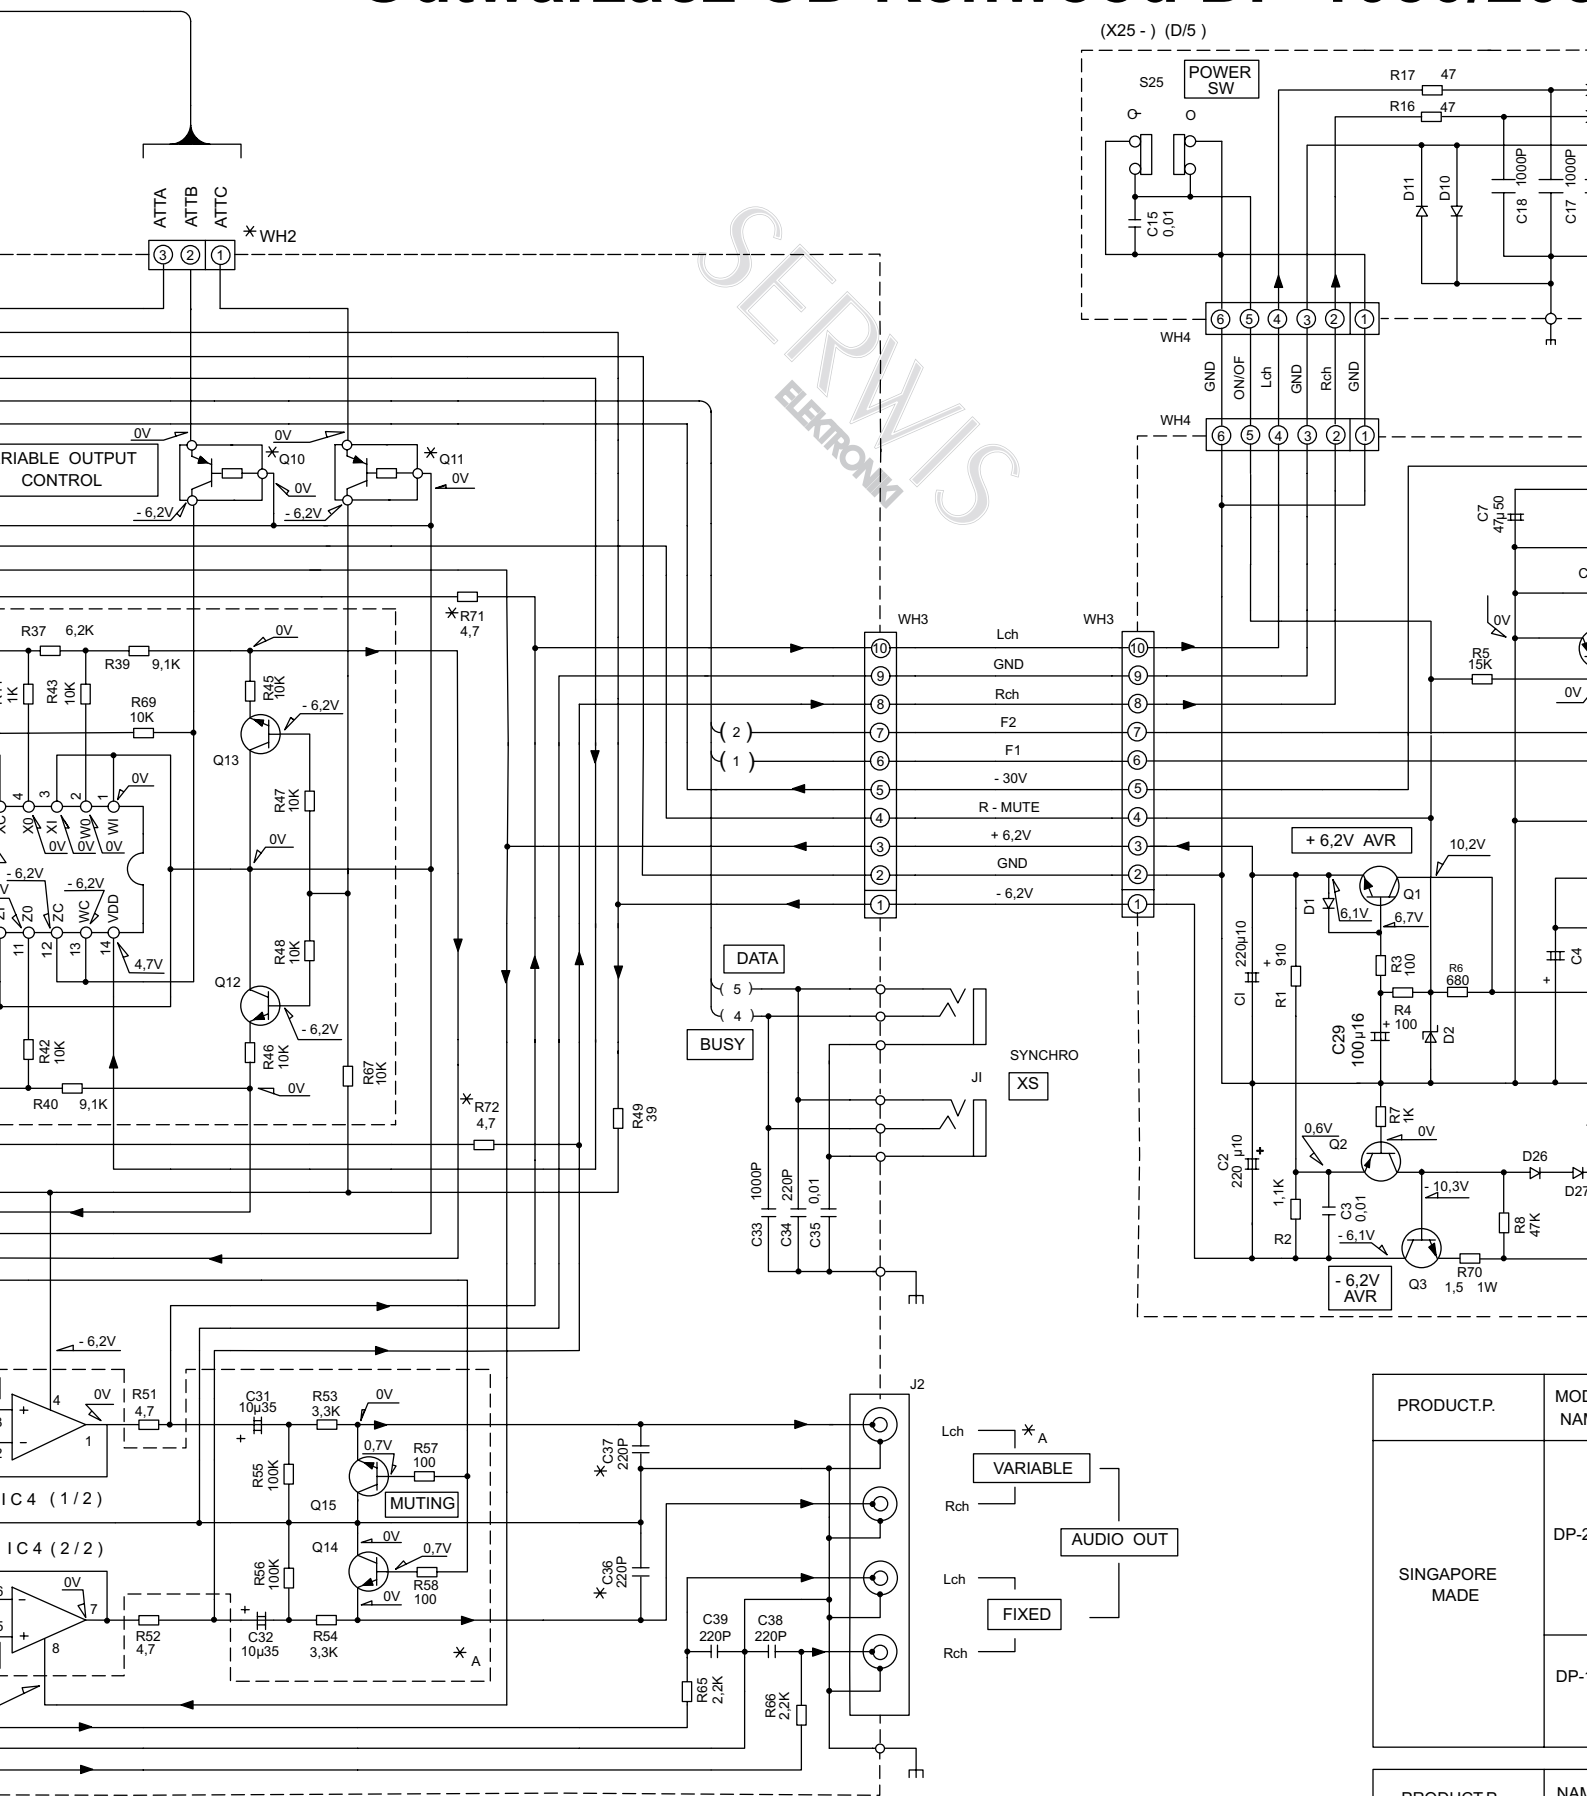

Odtwarzacz CD Kenwood DP-1050/205

PRODUCT.P.	MOD
SINGAPORE MADE	DP-2
FRANCE MADE	DP-