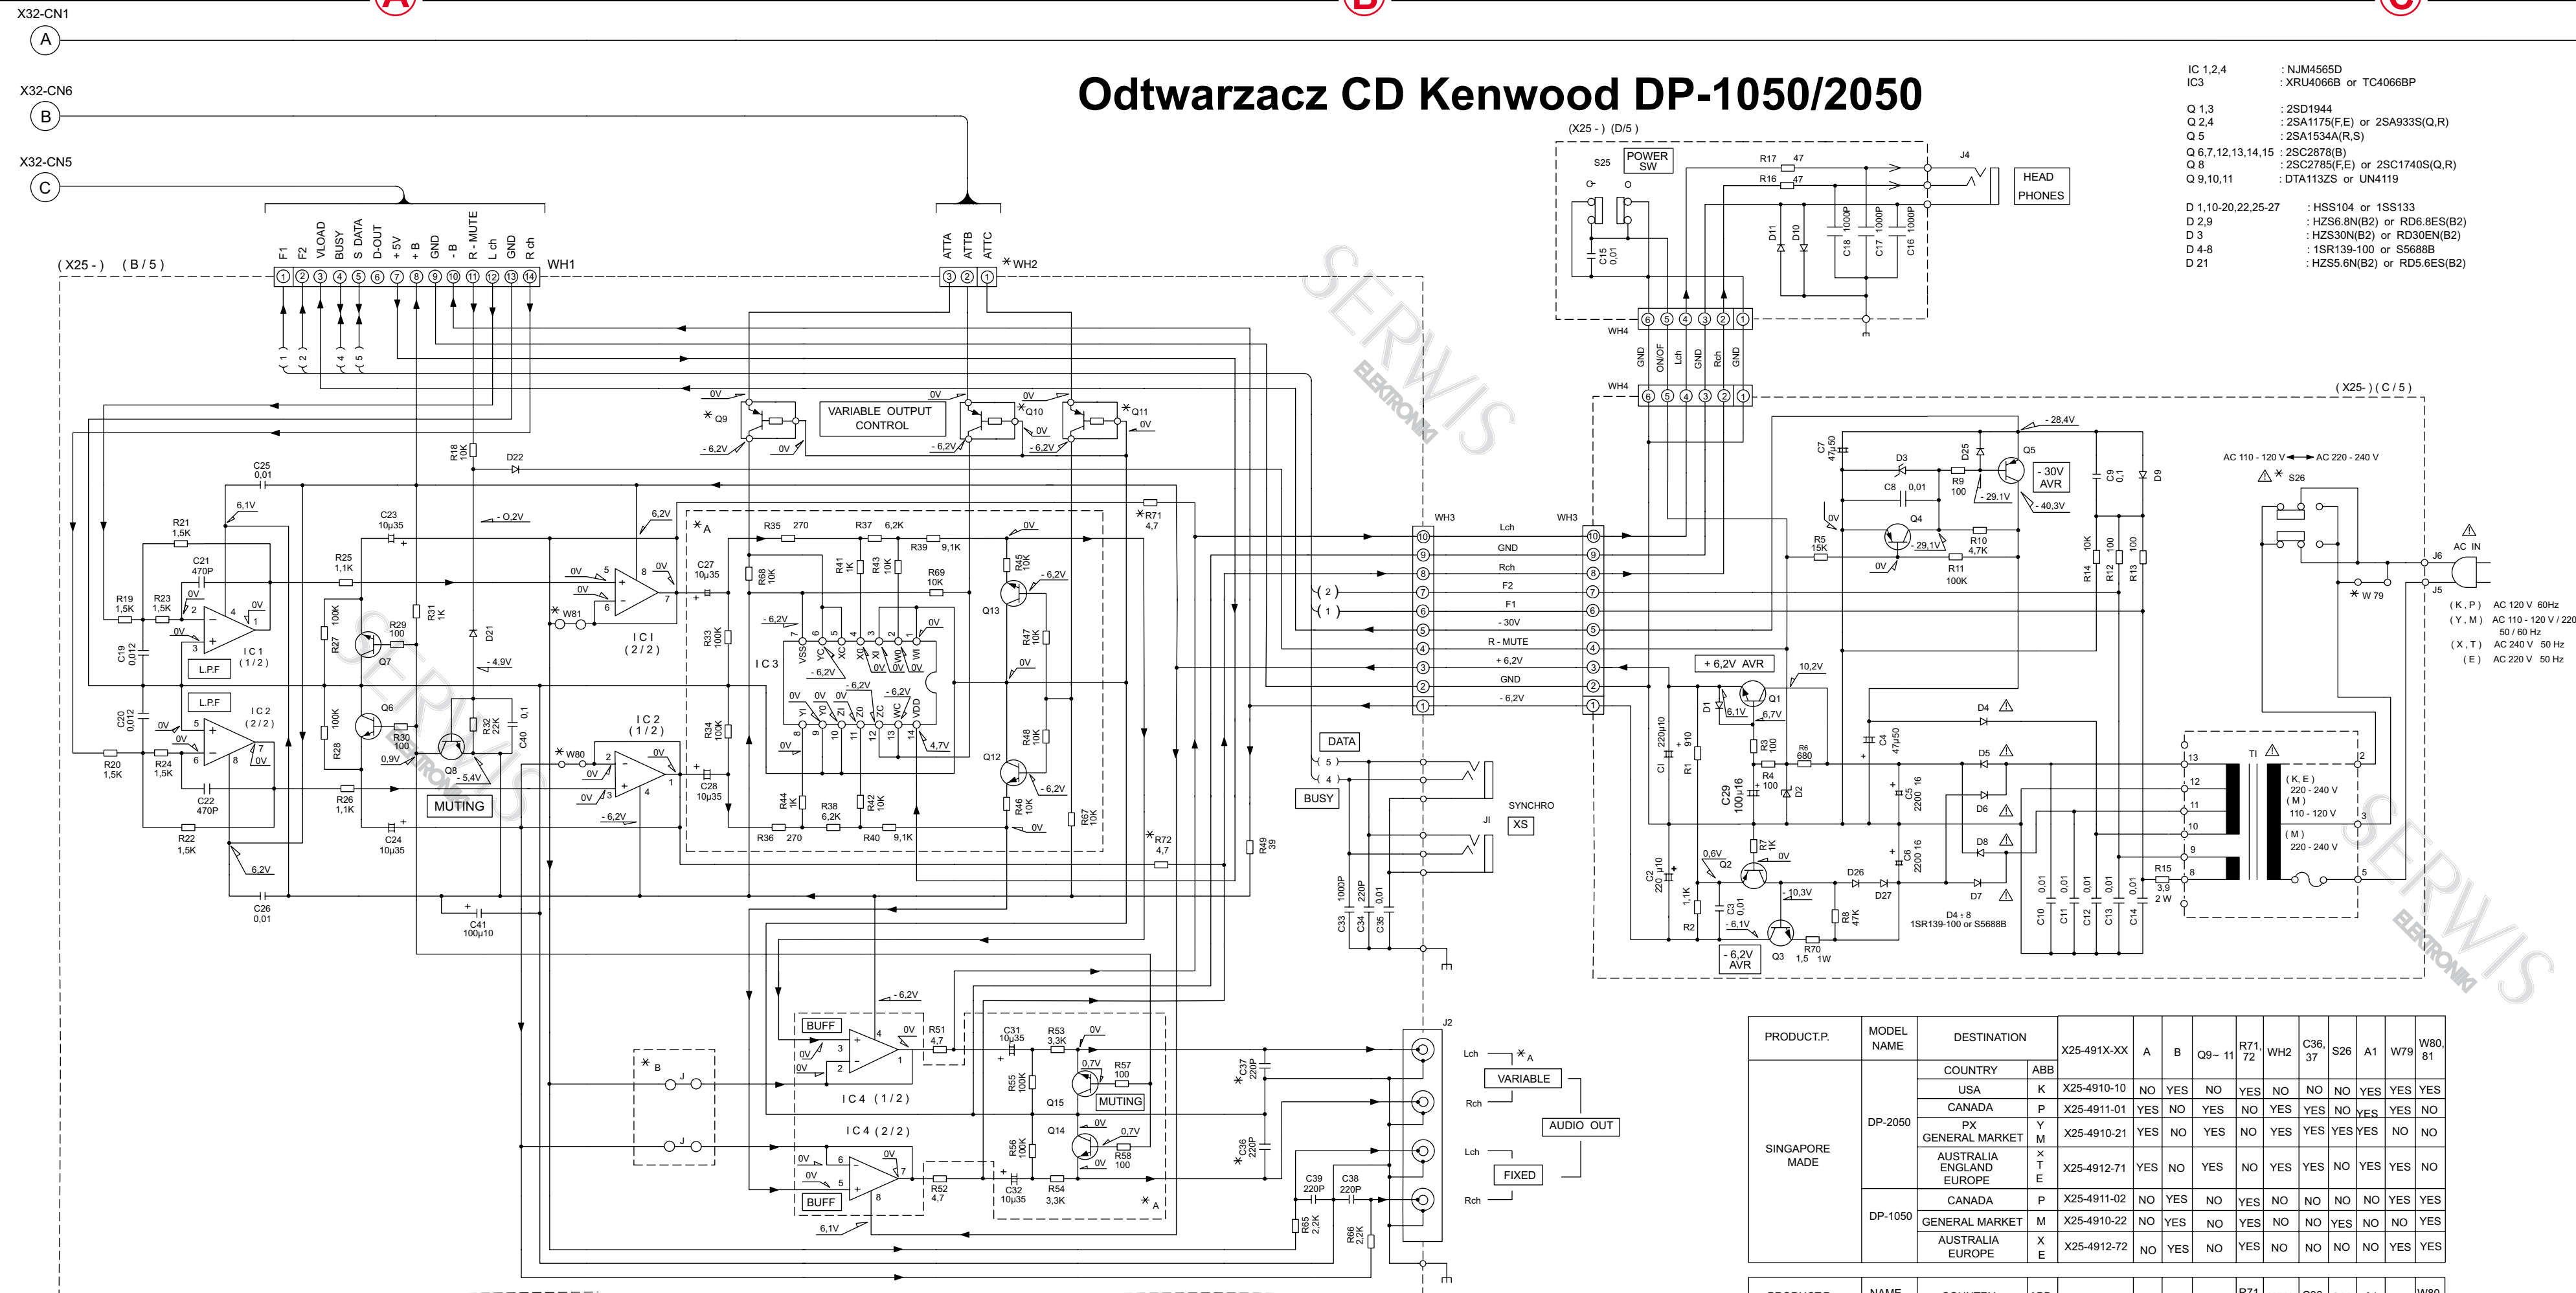

Odtwarzacz CD Kenwood DP-1050/2050

1. IC 1,2,4 : NJM4565D
   IC3 : XR4066B or TC4066BP
   Q 1,3 : 2SD1944
   Q 2,4 : 2SA1175(F,E) or 2SA933S(Q,R)
   Q 5 : 2SA1534A(R,S)
   Q 6,7,12,13,14,15 : 2SC2878(B)
   Q 8 : 2SC2785(F,E) or 2SC1740S(Q,R)
   Q 9,10,11 : DTA1132S or UN4119
   D 1,10,20,22,25-27 : HSS104 or 1SS133
   D 2,9 : HZS6.8N(B2) or RD6.8ES(B2)
   D 3 : HZS30N(B2) or RD30EN(B2)
   D 4-8 : 1SR139-100 or S5688B
   D 21 : HZS5.6N(B2) or RD5.6ES(B2)

PRODUCT.P.	MODEL NAME	DESTINATION	X25-491X-XX	A	B	Q9-11	R71,72	WH2	C36,37	S26	A1	W79	W80,81		
SINGAPORE MADE	DP-2050	COUNTRY	ABB												
		USA	K	X25-4910-10	NO	YES	NO	YES	NO	NO	NO	YES	YES	YES	
		CANADA	P	X25-4911-01	YES	NO	YES	NO	YES	YES	YES	YES	NO	NO	
		PX GENERAL MARKET	Y	X25-4910-21	YES	NO	YES	NO	YES	YES	YES	YES	NO	NO	
		AUSTRALIA ENGLAND EUROPE	X	T	X25-4912-71	YES	NO	YES	NO	YES	YES	NO	YES	YES	NO
		CANADA	P	X25-4911-02	NO	YES	NO	YES	NO	NO	NO	NO	YES	YES	
FRANCE MADE	DP-1050	GENERAL MARKET	M	X25-4910-22	NO	YES	NO	YES	NO	NO	YES	NO	NO	YES	
		ENGLAND EUROPE	T	E	X25-4962-70	YES	NO	YES	NO	YES	NO	YES	YES	NO	
		ENGLAND EUROPE	T	E	X25-4962-71	NO	YES	NO	YES	NO	NO	NO	NO	YES	

PRODUCT.P.	NAME MODEL	COUNTRY	ABB.	X25-4962-7X	A	B	Q9-11	R71,72	WH2	C36,37	S26	A1	W79	W80,81	
FRANCE MADE	DP-2050	ENGLAND EUROPE	T	E	X25-4962-70	YES	NO	YES	NO	YES	NO	YES	YES	NO	
		ENGLAND EUROPE	T	E	X25-4962-71	NO	YES	NO	YES	NO	NO	NO	NO	NO	YES