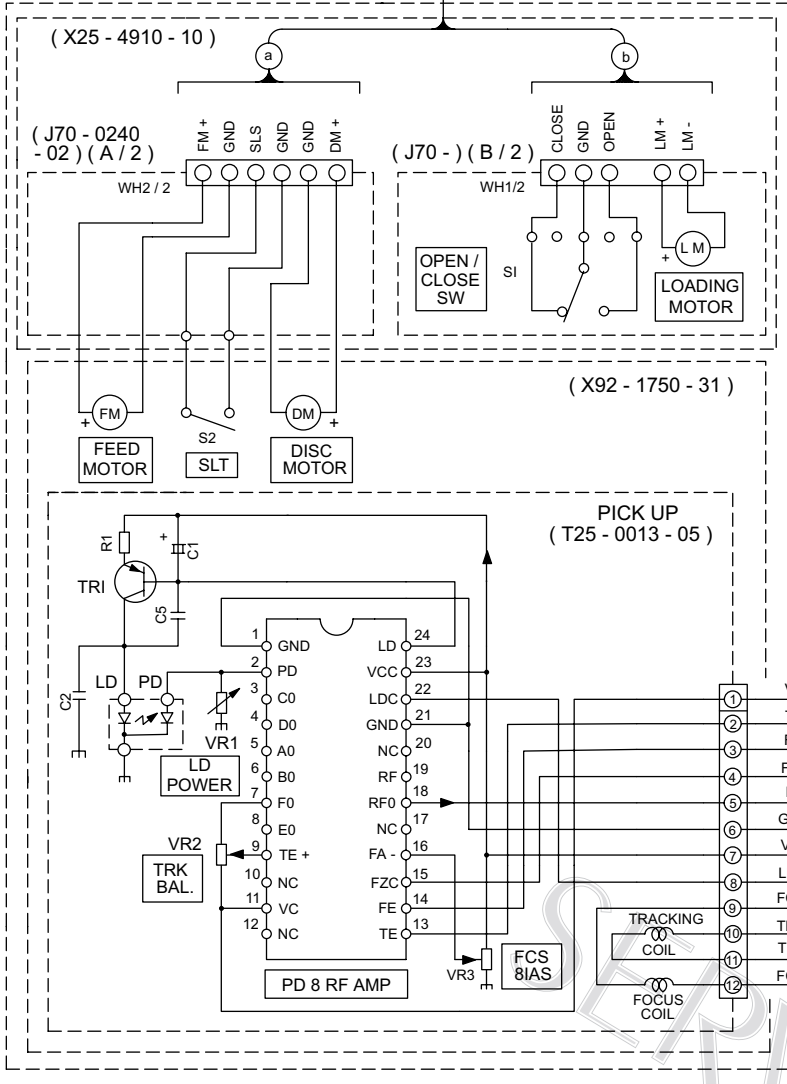

Odtwarzacz CD Kenwood DP-1050/2050

BLOCK DIAGRAM

* DP - 2050
P,Y,M,T,X,E type

PRODUCT-P	MODEL NAME	DESTINATION COUNTRY	ABB	X92-1750-XX	X25-491X-XX	X32-2310-XX	C124	R155	CN6	
SINGAPORE MADE	DP-2050	GENERAL MARKET	USA	K	X25-4910-10				NO	
			CANADA	P	X25-4911-01				YES	
			PX	Y	X92-1750-31 CDM-22(3B)S	X25-4910-21	X32-2310-10	YES	YES	YES
			AUSTRALIA	X	X25-4912-72					YES
			ENGLAND	E						
			CANADA	P	X25-4911-02					
FRANCE MADE	DP-1050	GENERAL MARKET	AUSTRALIA	M	X92-1750-21 CDM-22(2B)S	X25-4910-22	X32-2310-11	NO	NO	NO
			EUROPE	E	X25-4912-72					
			ENGLAND	T	X92-1780-31 CDM-22(3)F	X25-4962-70	X32-2310-10	YES	YES	YES
			EUROPE	E	X92-1780-21 CDM-22(2)F	X25-4962-71	X32-2360-11	NO	NO	NO

MECHA. ASS'Y (CDM - 22 (3B) S)**(X32-2310-10)****1**

Odtwarzacz CD Kenwood DP-1050/2050

PRODUCT-P	MODEL NAME	DESTINATION	
		COUNTRY	ABB
SINGAPORE MADE	DP-2050	USA	K
		CANADA	P
		GENERAL MARKET	Y
	DP-1050	AUSTRALIA	X
		ENGLAND	T
		EUROPE	E
FRANCE MADE	DP-2050	ENGLAND	T
	DP-1050	ENGLAND	T

1

ABB	X92-1750-XX	X25-491X-XX	X32-2310-XX	C124	R155	CN6
K		X25-4910-10				NO
P		X25-4911-01				YES
Y	X92-1750-31	X25-4910-21	X32-2310-10	YES	YES	YES
M	CDM-22(3B)S					
X		X25-4912-72				YES
P		X25-4911-02				
M	X92-1750-21	X25-4910-22	X32-2310-11	NO	NO	NO
X	CDM-22(2B)S	X25-4912-72				

PRODUCT.P.	NAME MODEL	COUNTRY	ABB.	X25-4962-7X	A	B	Q9-11	R71,72	WH2	C36,37	S26	A1	W79	W80,81
FRANCE MADE	DP-2050	ENGLAND EUROPE	T	E	X25-4962-70	YES	NO	YES	NO	YES	NO	YES	YES	NO
		ENGLAND EUROPE	T	E	X25-4962-71	NO	YES	NO	YES	NO	NO	NO	NO	NO