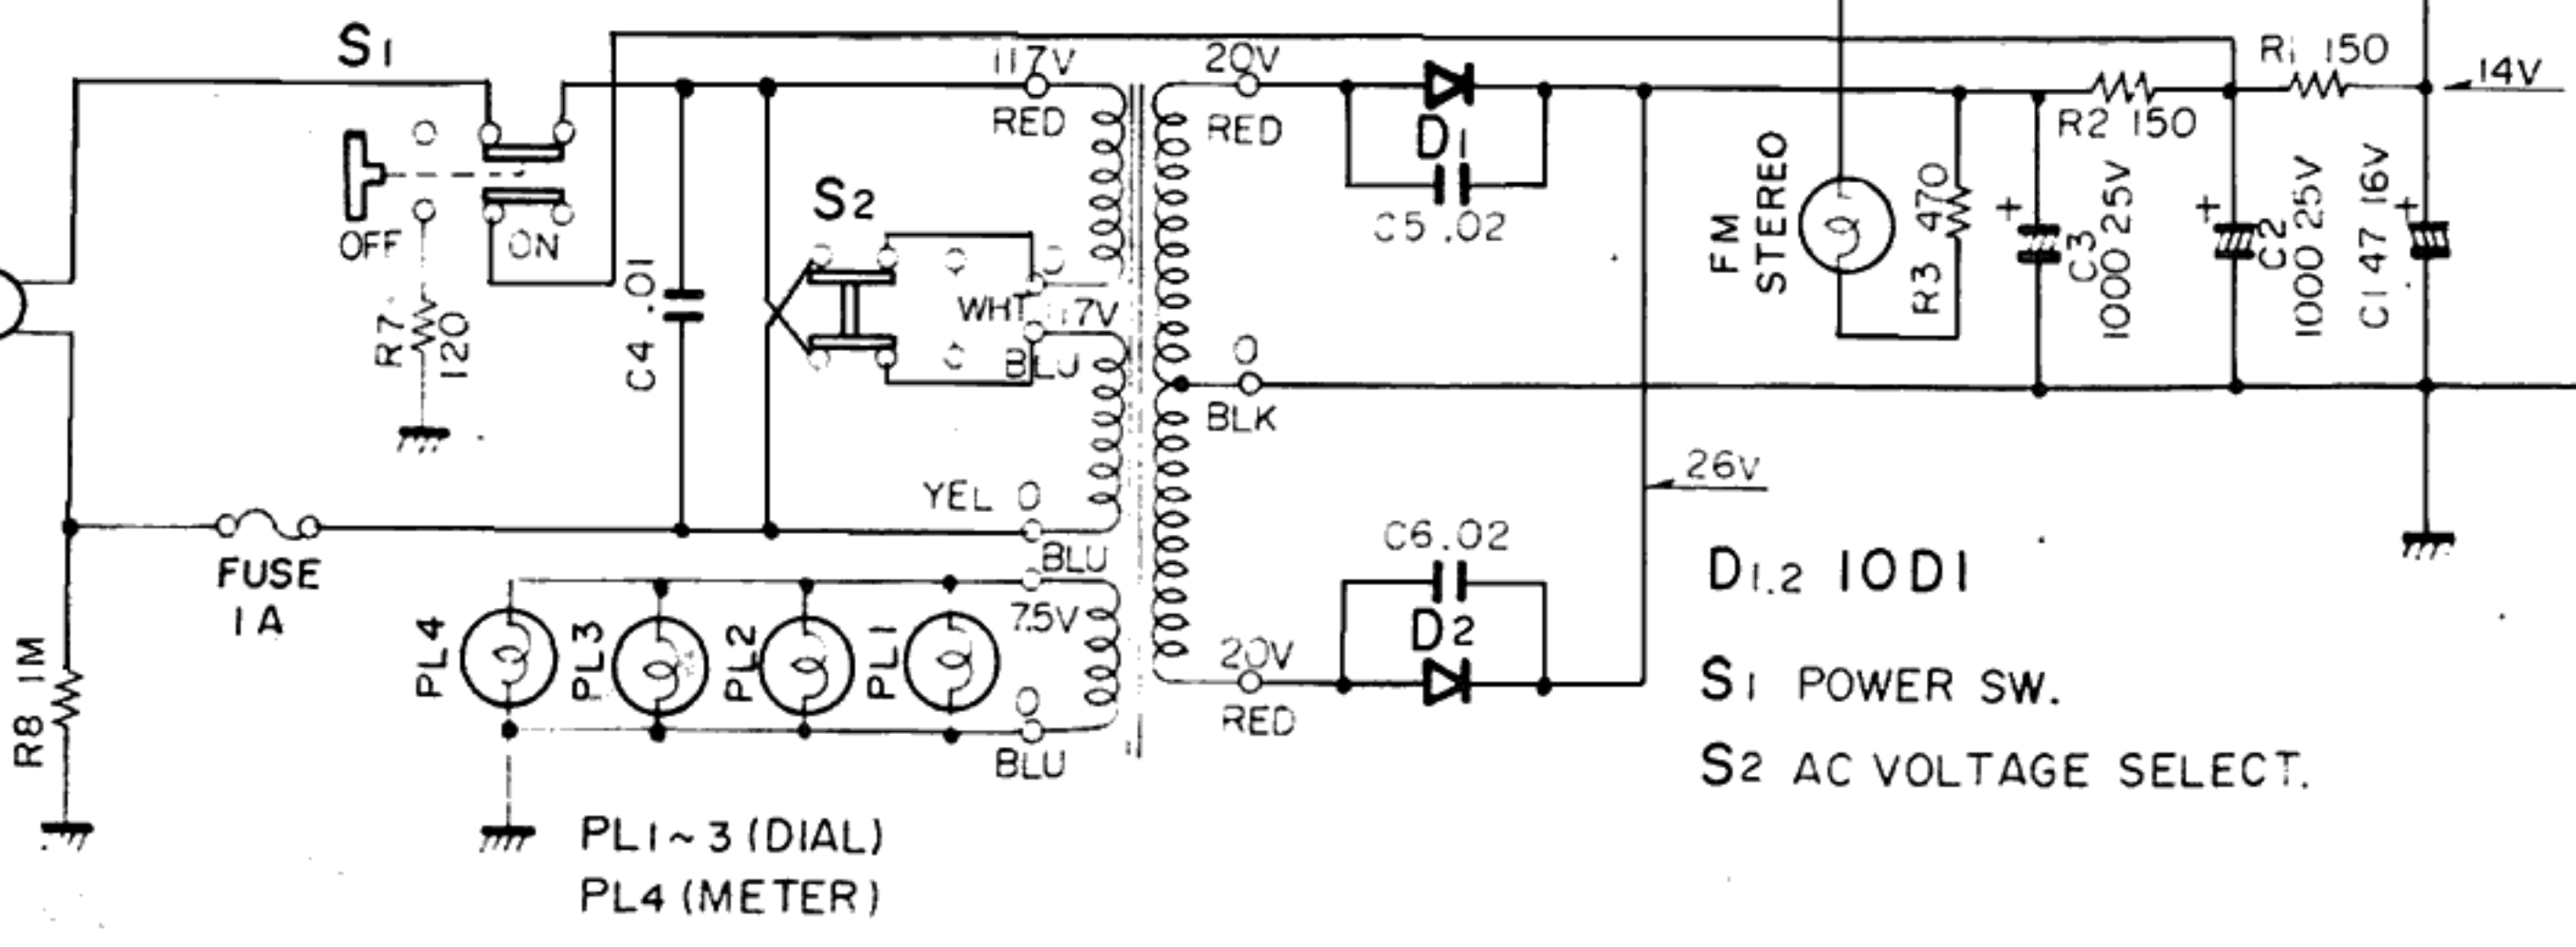

TUNER (X05-0006-11)

Qa9 CS9014 (B) Qa10 2SB56A Qa11 CS9014 (C)
Qa12 2SC374 (Y)

AC 110~120/
220~240V
50/60Hz

D1,2 10D1
S1 POWER SW.
S2 AC VOLTAGE SELECT.

PL1~3 (DIAL)
PL4 (METER)

AUDIO (X08-0002-94) Qm1~4 2SC693U(F)