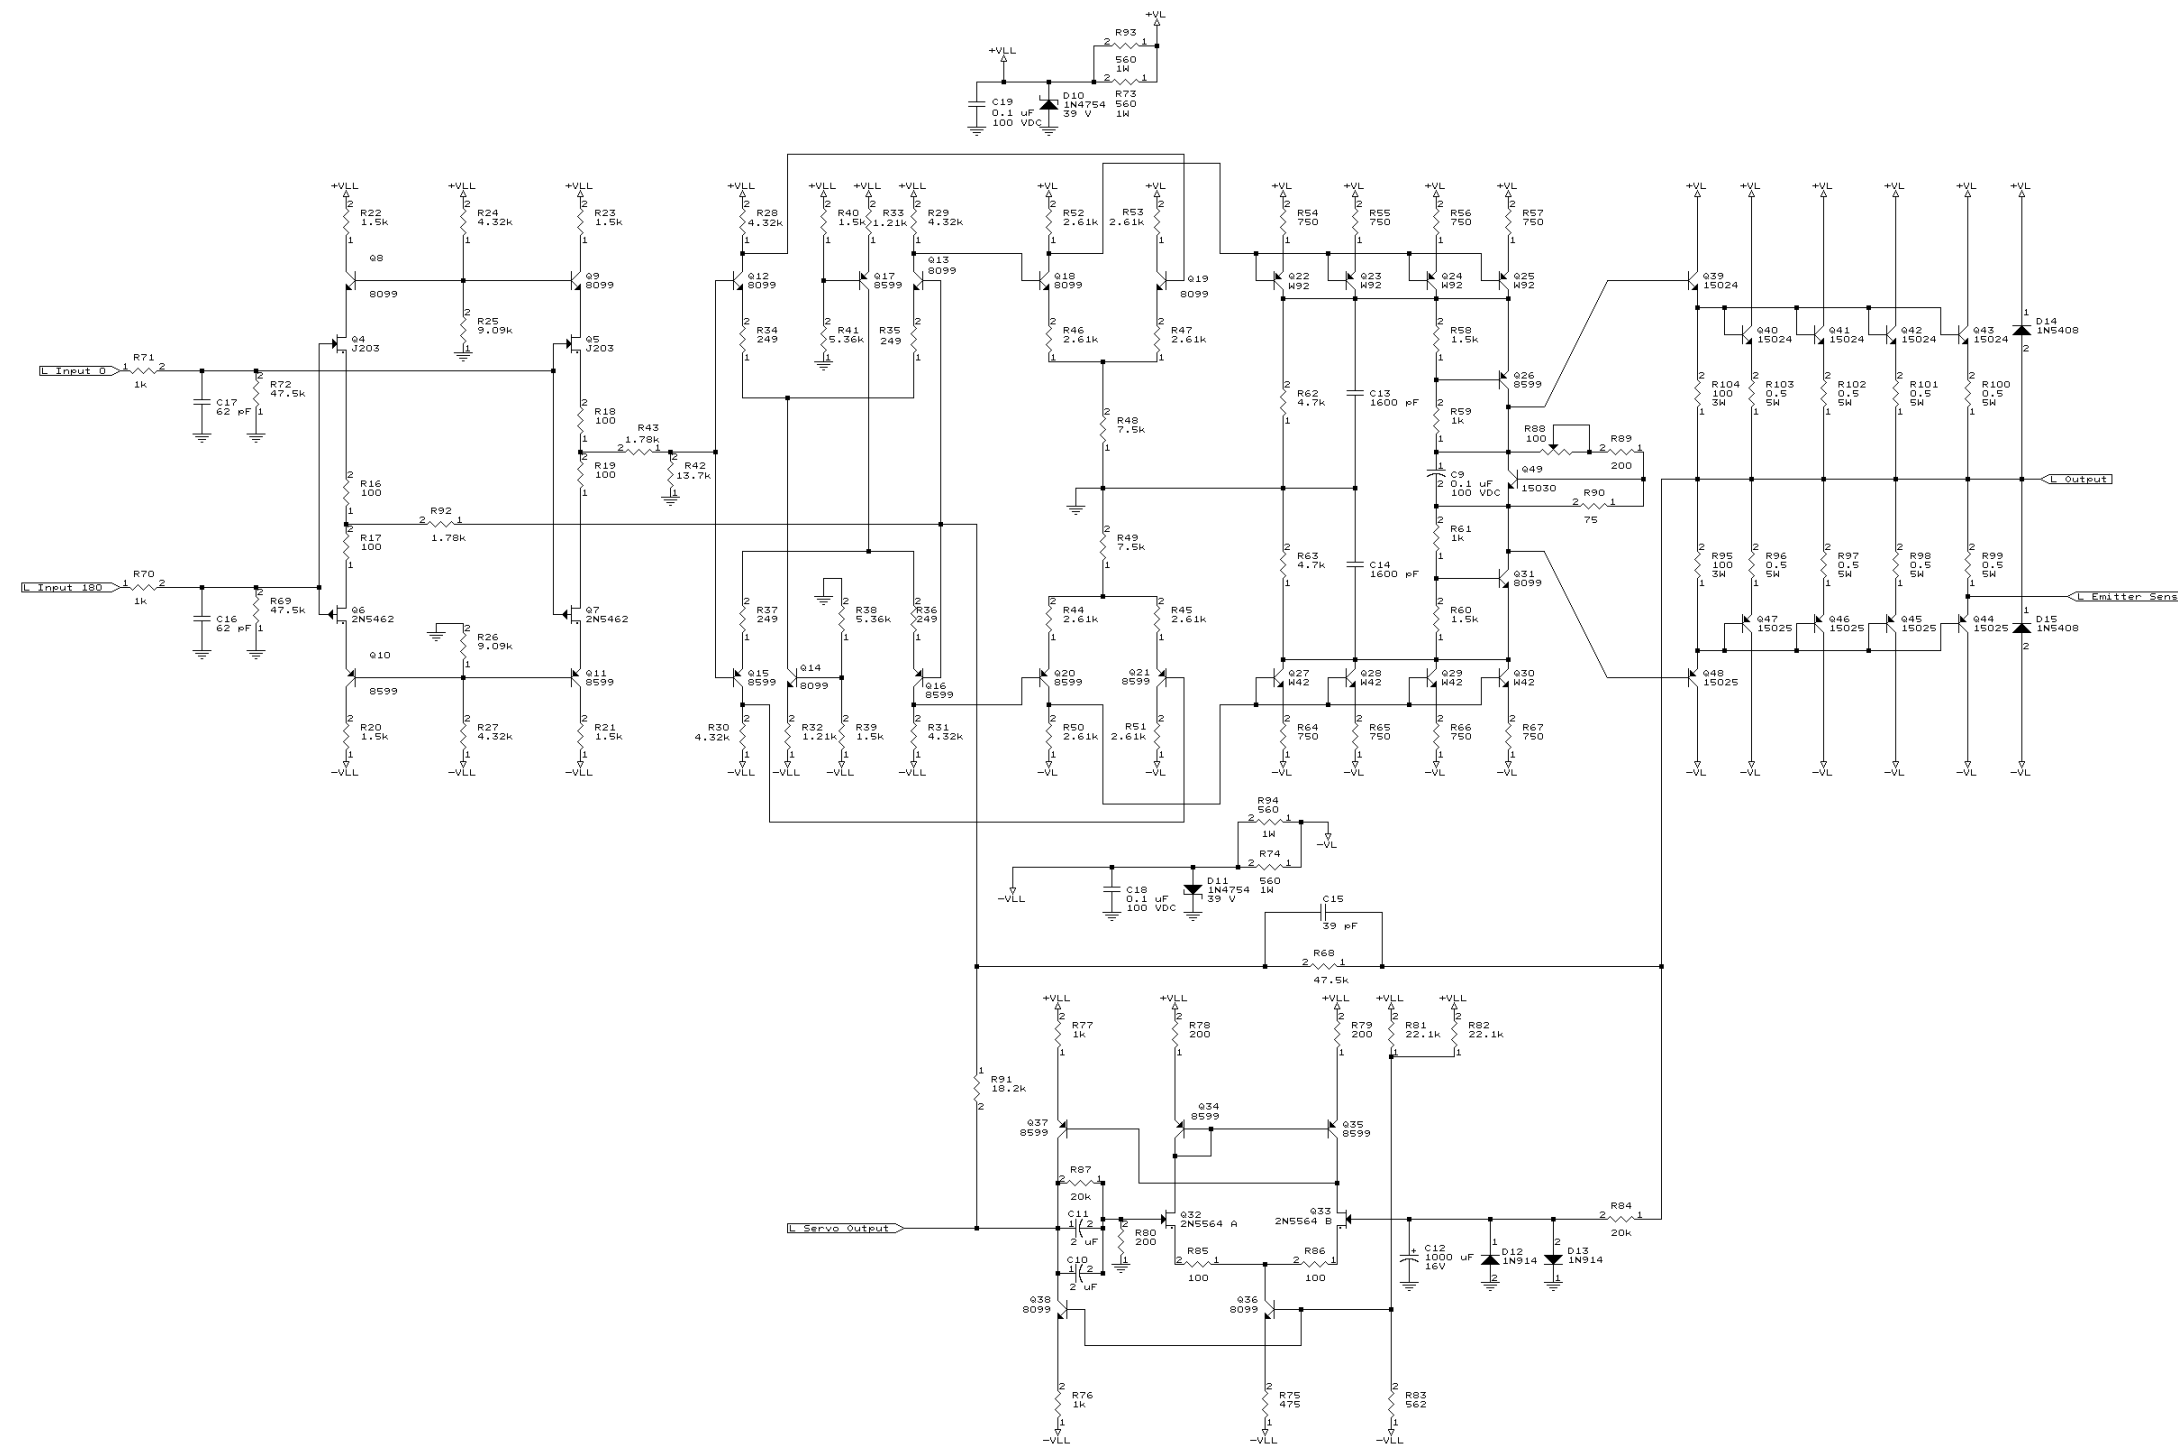

KRELL Industries 20 Higgins Drive Milford, CT 06450		
Title	Stereo 100 Main Schematic	
Size	Document Number	REV
C	Designed and Drawn by RDC	C
Date:	October 1, 1991	Sheet 1 of 5

KRELL Industries	
20 Higgins Drive	
Milford, CT 06450	
Title	Stereo 100 Right Channel
Size	Document Number
D	C
Date:	April 30, 1990 Sheet 3 of 5

KRELL Industries
 20 Higgins Drive
 Milford, CT 06450

Title		Stereo 100 Left Protection Sense	
Size	Document Number	REV	
A		C	
Date:	April 30, 1990	Sheet	4 of 5

KRELL Industries
 20 Higgins Drive
 Milford, CT 06450

Title		REV
Stereo 100 Right Protection Sense		C
Size	Document Number	
A		
Date:	April 30, 1990	Sheet 5 of 5