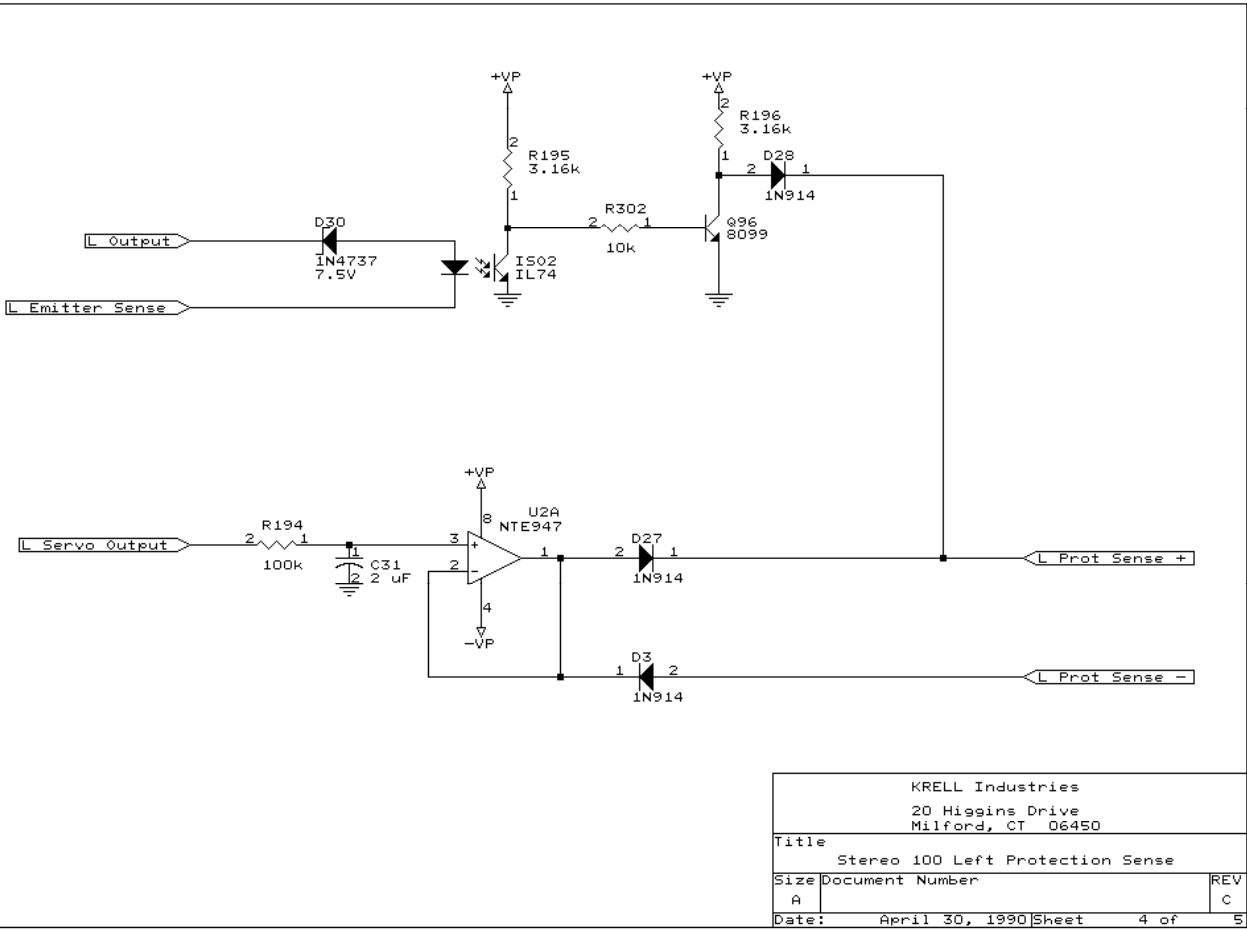

KRELL Industries 20 Higgins Drive Milford, CT 06450		
Title	Stereo 100 Main Schematic	
Size	Document Number	REV
C	Designed and Drawn by RDC	C
Date:	October 1, 1991	Sheet 1 of 5

KRELL Industries	
20 Higgins Drive	
Milford, CT 06450	
Title	Stereo 100 Right Channel
Size	Document Number
D	C
Date:	April 30, 1990 Sheet 3 of 5

KRELL Industries
 20 Higgins Drive
 Milford, CT 06450

Title		Stereo 100 Left Protection Sense	
Size	Document Number	REV	
A		C	
Date:	April 30, 1990	Sheet	4 of 5

KRELL Industries
 20 Higgins Drive
 Milford, CT 06450

Title		REV
Stereo 100 Right Protection Sense		C
Size	Document Number	
A		
Date:	April 30, 1990	Sheet 5 of 5