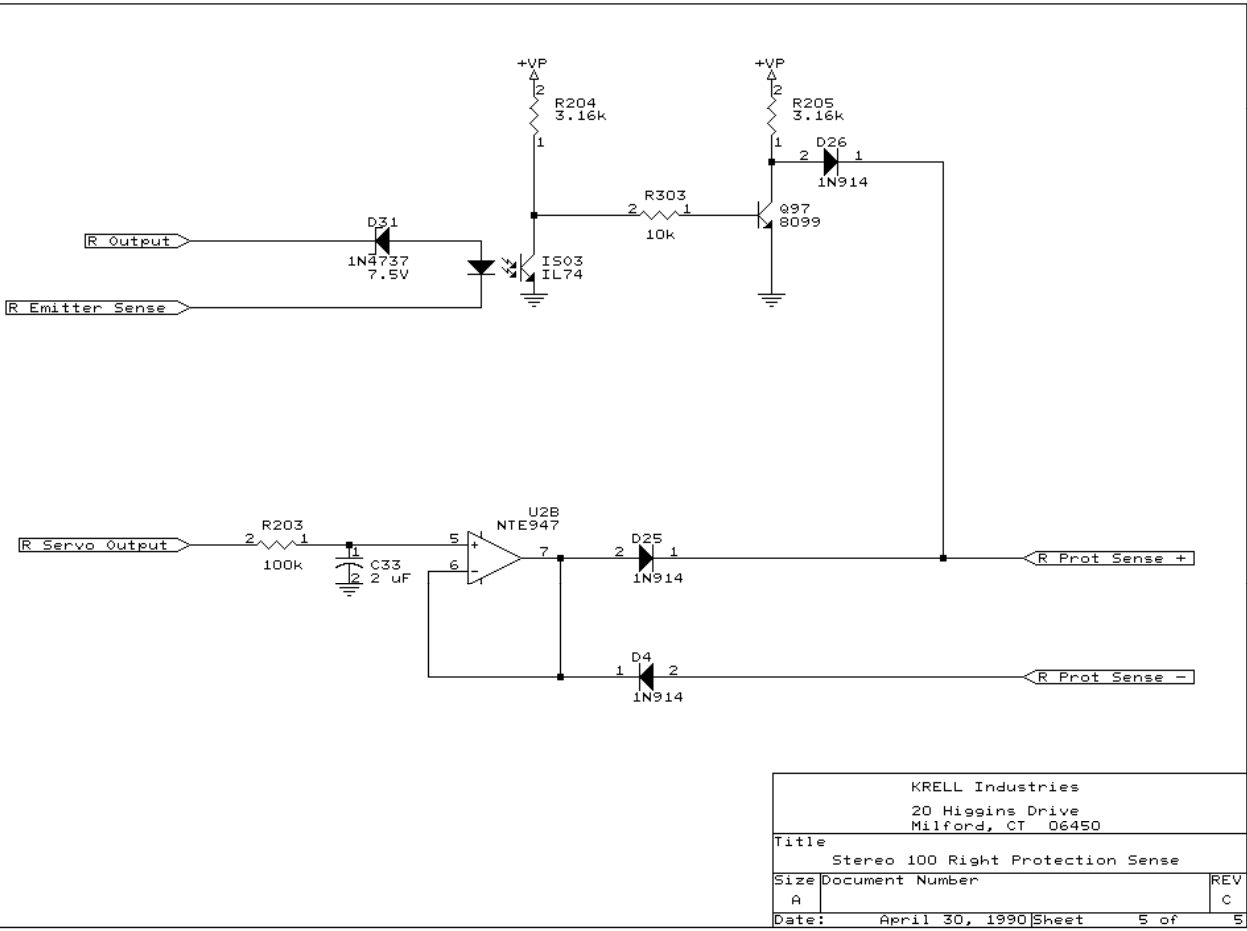

KRELL Industries 20 Higgins Drive Milford, CT 06450		
Title	Stereo 100 Main Schematic	
Size	Document Number	REV
C	Designed and Drawn by RDC	C
Date:	October 1, 1991	Sheet 1 of 5

KRELL Industries	
20 Higgins Drive	
Milford, CT 06450	
Title	Stereo 100 Right Channel
Size	Document Number
D	C
Date:	April 30, 1990 Sheet 3 of 5

KRELL Industries
 20 Higgins Drive
 Milford, CT 06450

Title		Stereo 100 Left Protection Sense	
Size	Document Number	REV	
A		C	
Date:	April 30, 1990	Sheet	4 of 5

KRELL Industries
 20 Higgins Drive
 Milford, CT 06450

Title		REV
Stereo 100 Right Protection Sense		C
Size	Document Number	
A		
Date:	April 30, 1990	Sheet 5 of 5