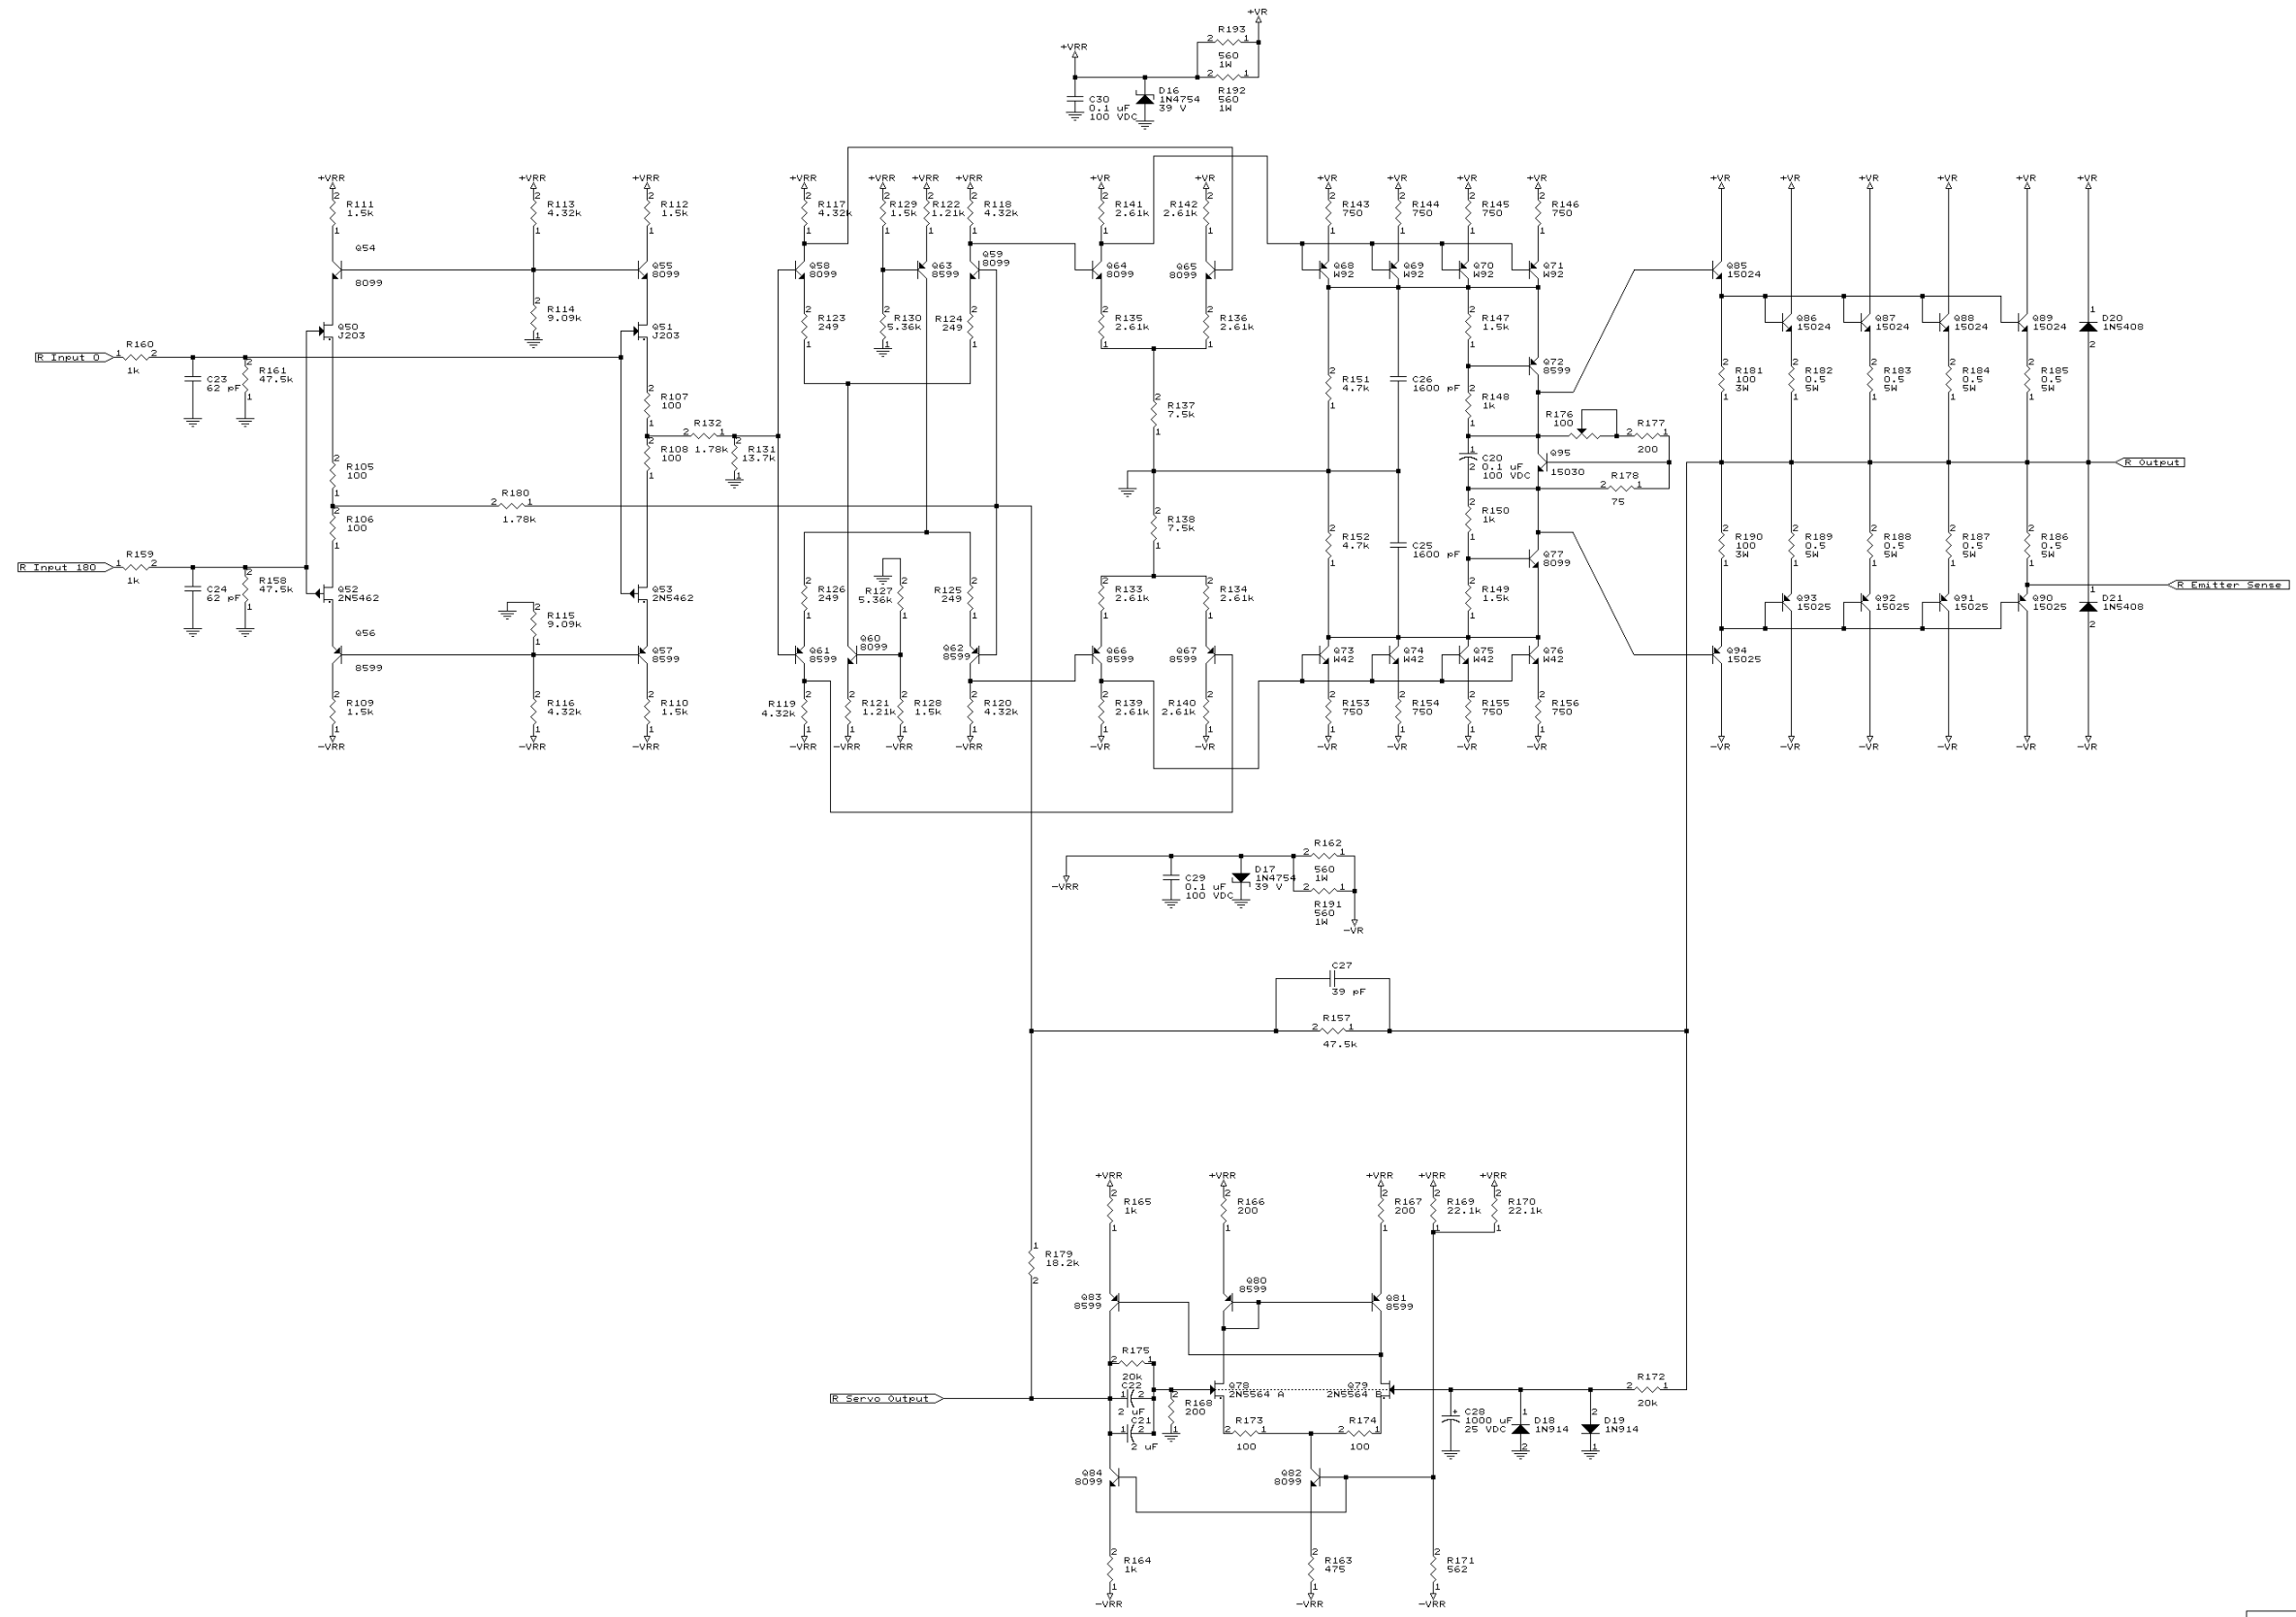

KRELL Industries 20 Higgins Drive Milford, CT 06450		
Title	Stereo 100 Main Schematic	
Size	Document Number	REV
C	Designed and Drawn by RDC	C
Date:	October 1, 1991	Sheet 1 of 5

KRELL Industries	
20 Higgins Drive	
Milford, CT 06450	
Title	Stereo 100 Right Channel
Size	Document Number
D	C
Date:	April 30, 1990 Sheet 3 of 5

KRELL Industries
 20 Higgins Drive
 Milford, CT 06450

Title		Stereo 100 Left Protection Sense	
Size	Document Number	REV	
A		C	
Date:	April 30, 1990	Sheet	4 of 5

KRELL Industries
 20 Higgins Drive
 Milford, CT 06450

Title		REV
Stereo 100 Right Protection Sense		C
Size	Document Number	
A		
Date:	April 30, 1990	Sheet 5 of 5