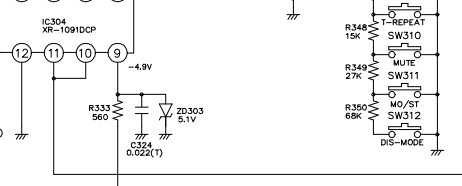

FEATURES : 16 GRID 17 ANODE 3COLORS

\*USED ONLY LW BAND AREA