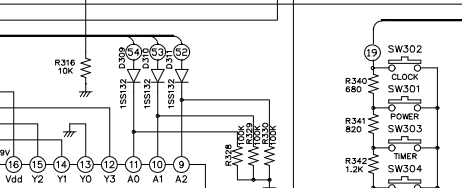

FEATURES : 16 GRID 17 ANODE 3COLORS

\*USED ONLY LW BAND AREA