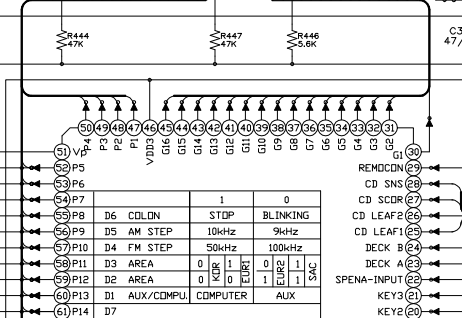

FEATURES : 16 GRID 17 ANODE 3COLORS

\*USED ONLY LW BAND AREA