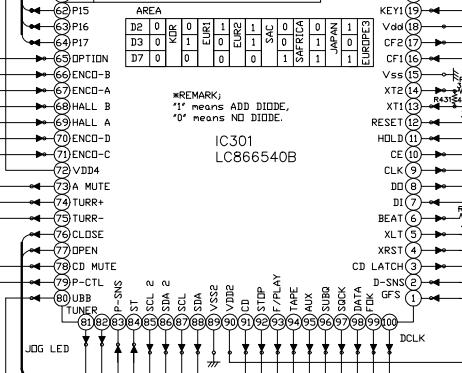

FEATURES : 16 GRID 17 ANODE 3COLORS

\*USED ONLY LW BAND AREA