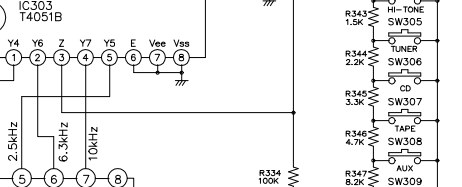

FEATURES : 16 GRID 17 ANODE 3COLORS

\*USED ONLY LW BAND AREA