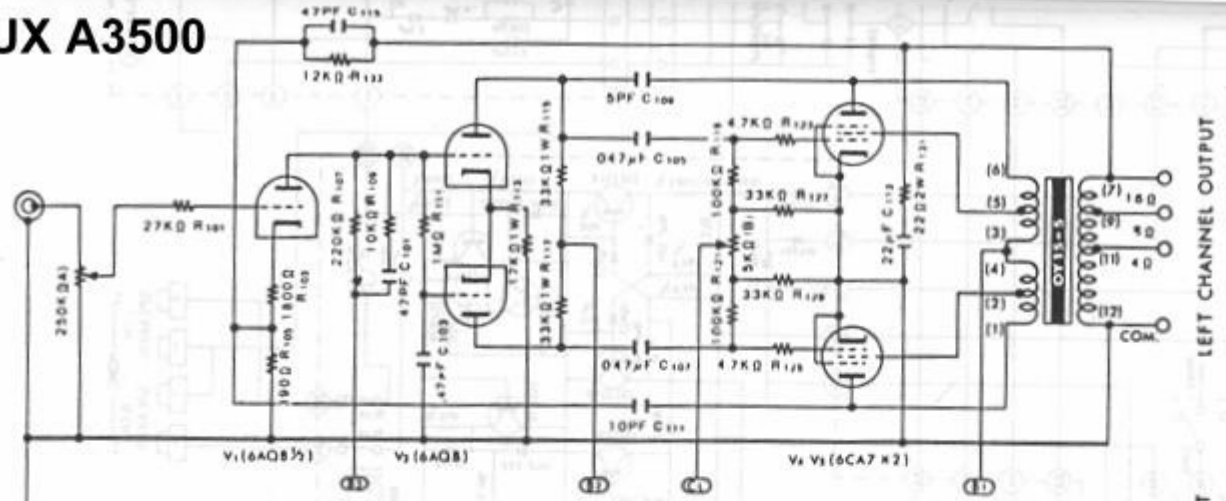

# LUX A3500

LEFT CHANNEL INPUT  
RIGHT CHANNEL INPUT

LEFT CHANNEL OUTPUT  
RIGHT CHANNEL OUTPUT