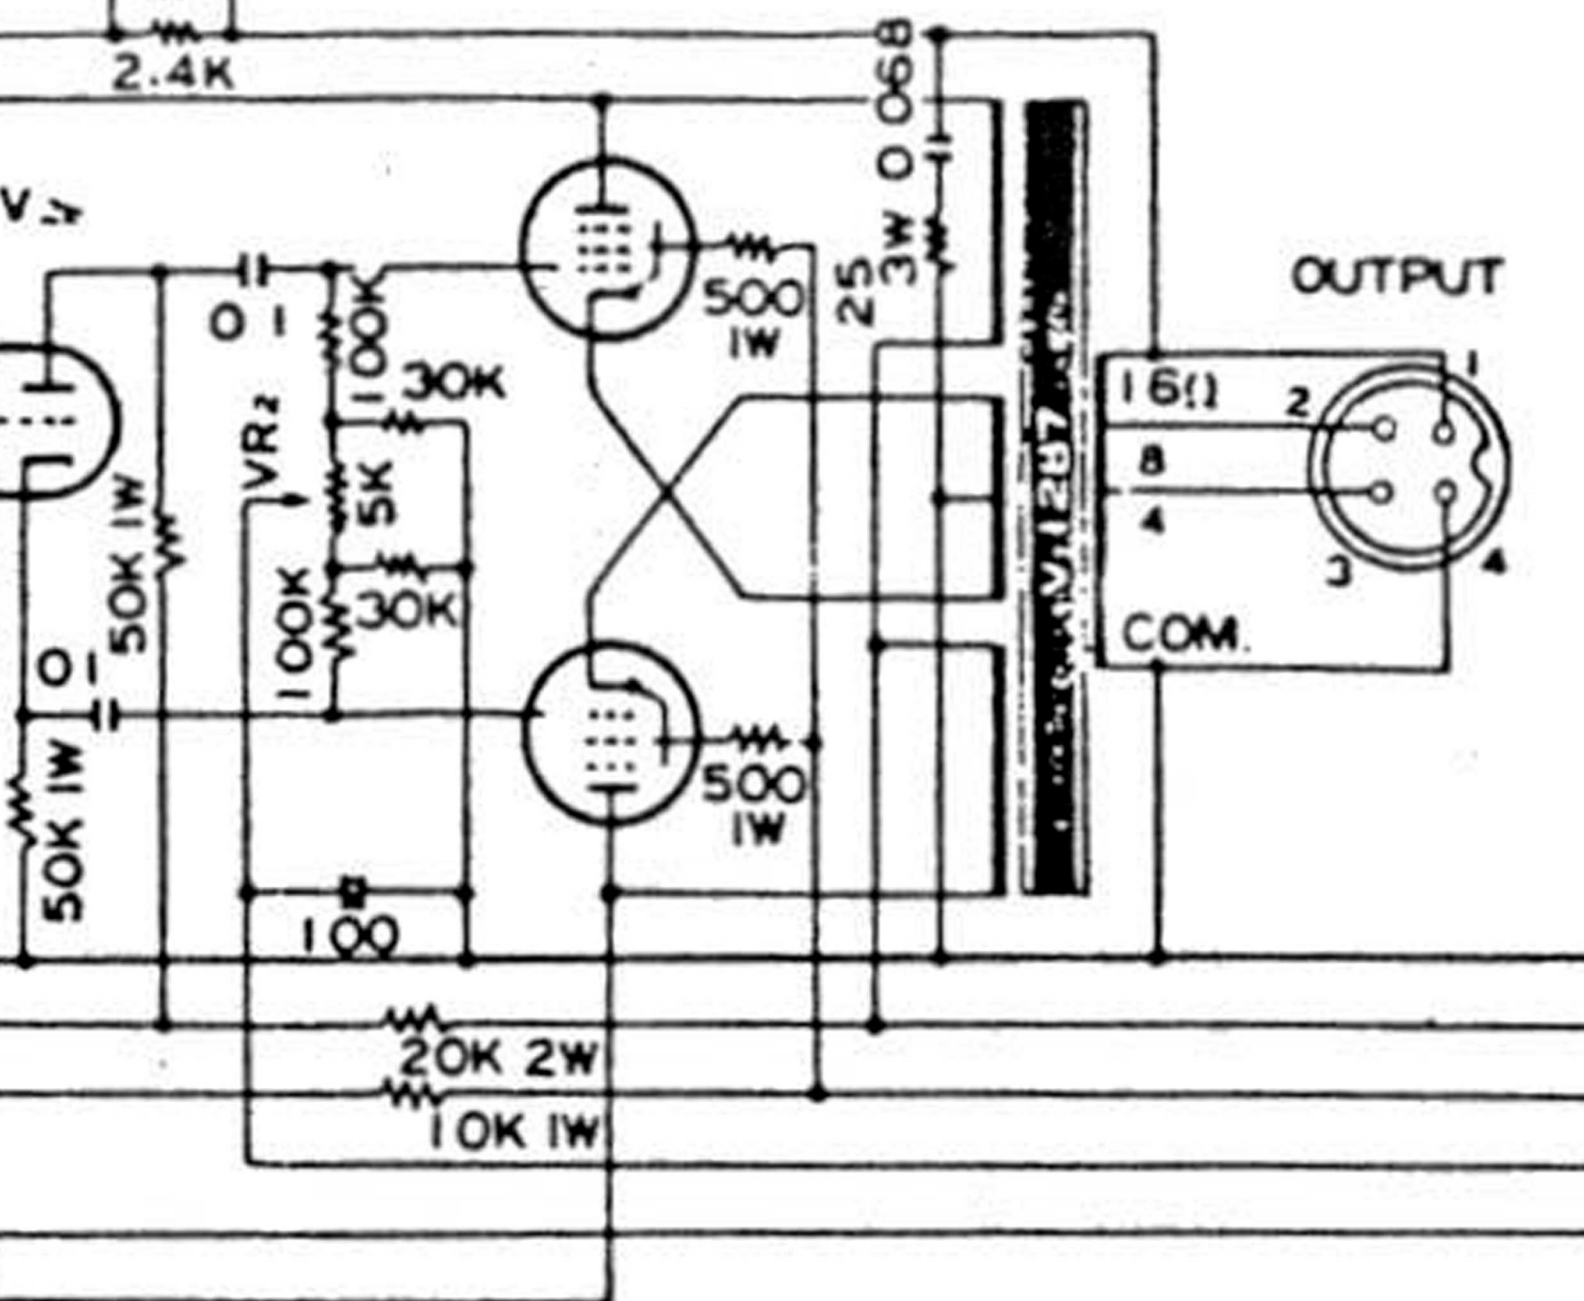

OUTPUT TERMINAL CONN

16-OHMS 1 AND

8-OHMS 2 AND

4-OHMS 3 AND

2BH7A

V<sub>3</sub> KT88

V<sub>4</sub> KT88

0.001 μ

2.4K

V<sub>1</sub>

OUTPUT

CONNECTION

AND 4

AND 4

AND 4

V<sub>5</sub> 5AR4