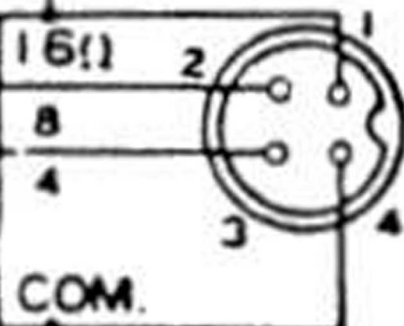

OUTPUT TERMINAL CONN

16-OHMS 1 AND

8-OHMS 2 AND

4-OHMS 3 AND

2BH7A

V<sub>3</sub> KT88

V<sub>4</sub> KT88

0.001 μ

2.4K

V<sub>1</sub>

OUTPUT

CONNECTION

AND 4

AND 4

AND 4

V<sub>5</sub> 5AR4