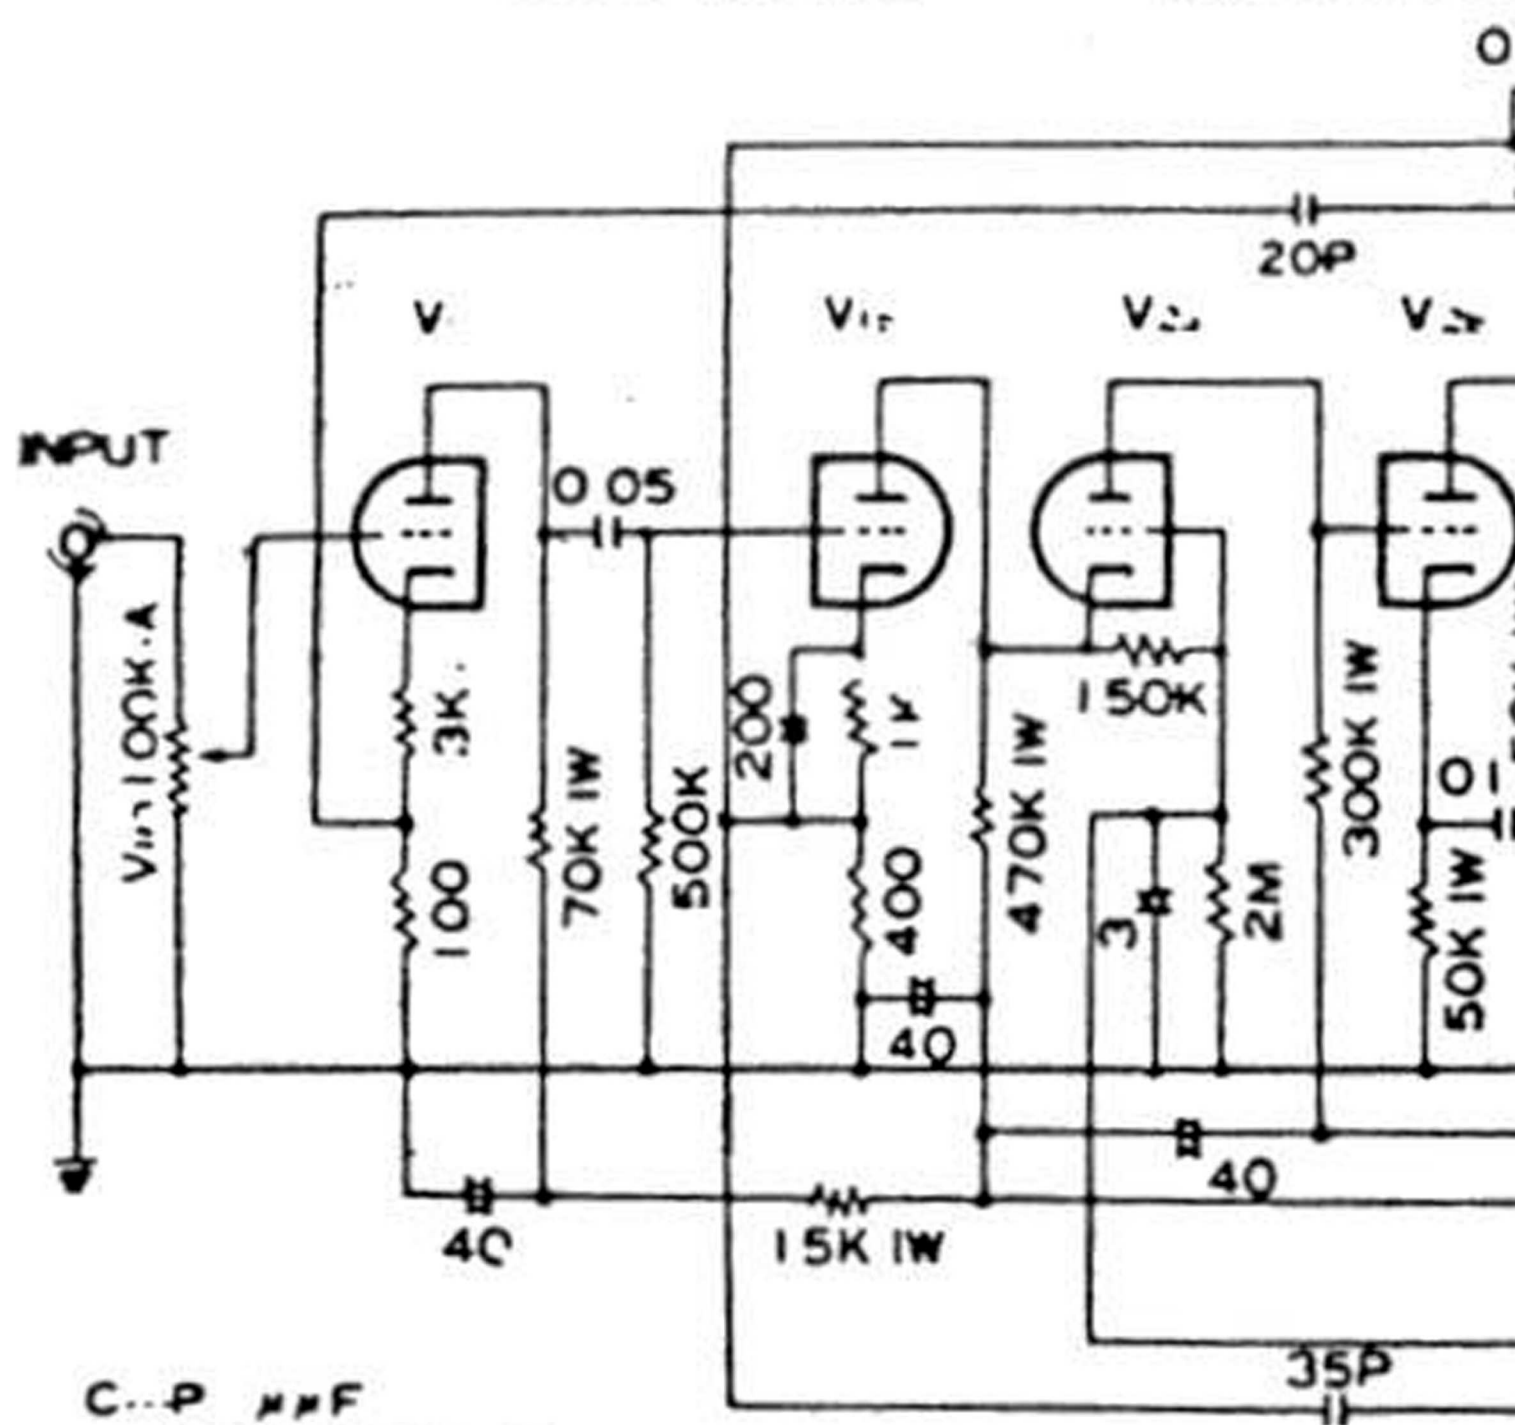

V₁, V_{1r} 12AU7

V₂, V_{2r} 12BH6

C...P μF

記入なきものはμF

R...K 1000!!

M 1000K!!

記入なきものは!!

指定なき抵抗は W型

OUTPUT TERMINAL CONN

16-OHMS 1 AND

8-OHMS 2 AND

4-OHMS 3 AND