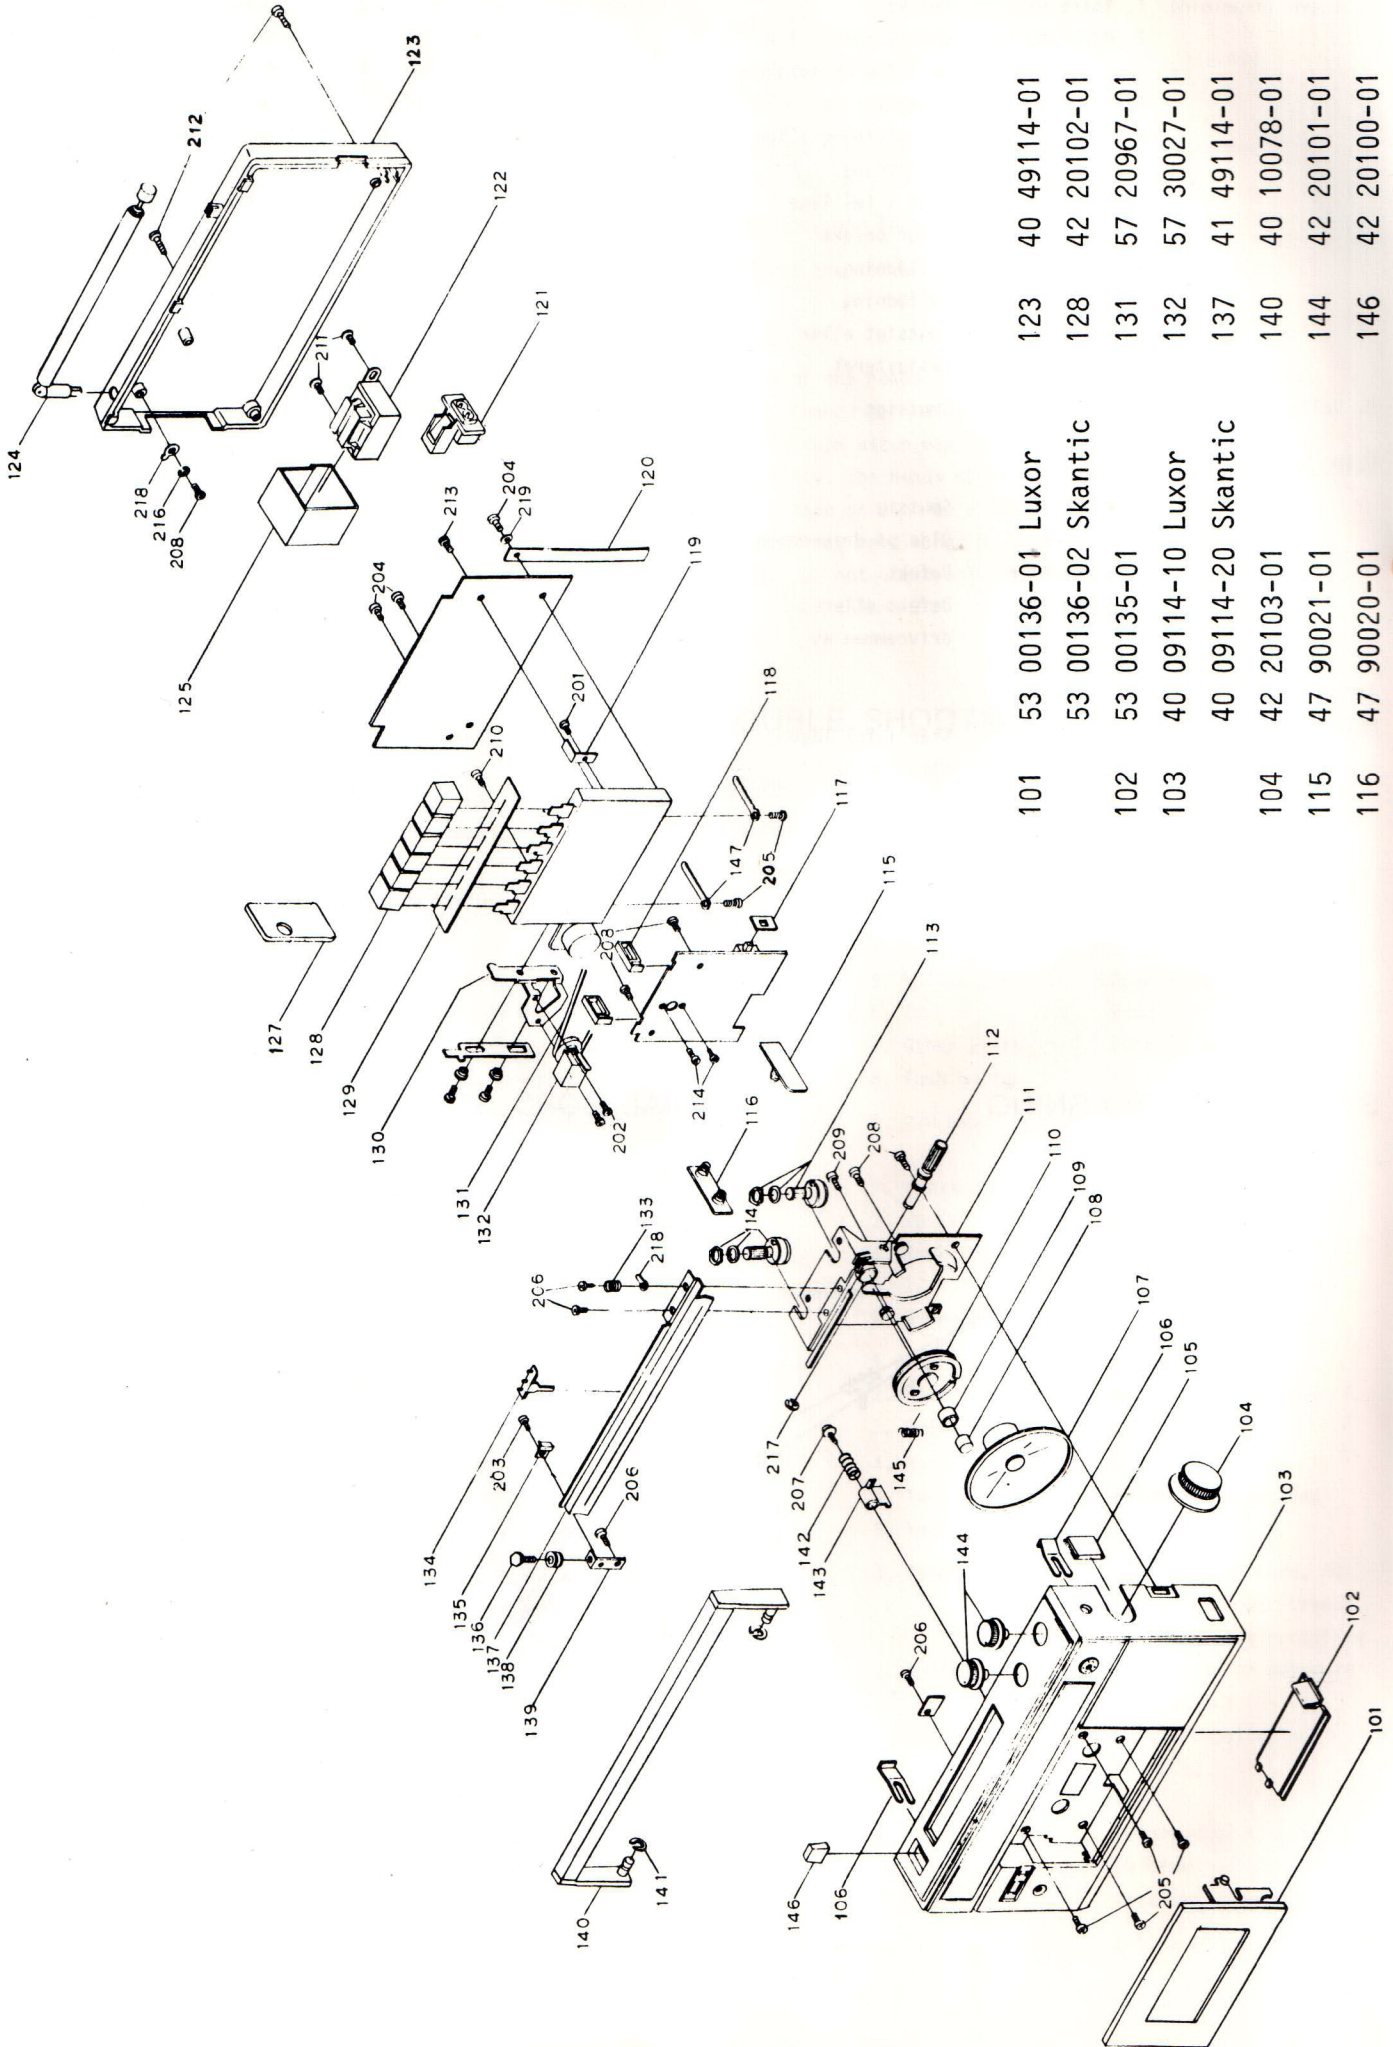

SERVICE MANUAL

SKANTIC

LUXOR

8108

TYPE 110 9114

— 220 V AC/ +9 V DC

— 1.3 W

Bandhastighet
Tape speed 4.75 cm/s

KOPPLINGSSCHEMA CIRCUIT DIAGRAM

SW101 ... AM/FM SELECTOR SWITCH
 SW202 ... REC/PLAY SWITCH
 SW201 ... RADIO/TAPE/SLEEP SWITCH
 SW301 ... AC/DC SWITCH