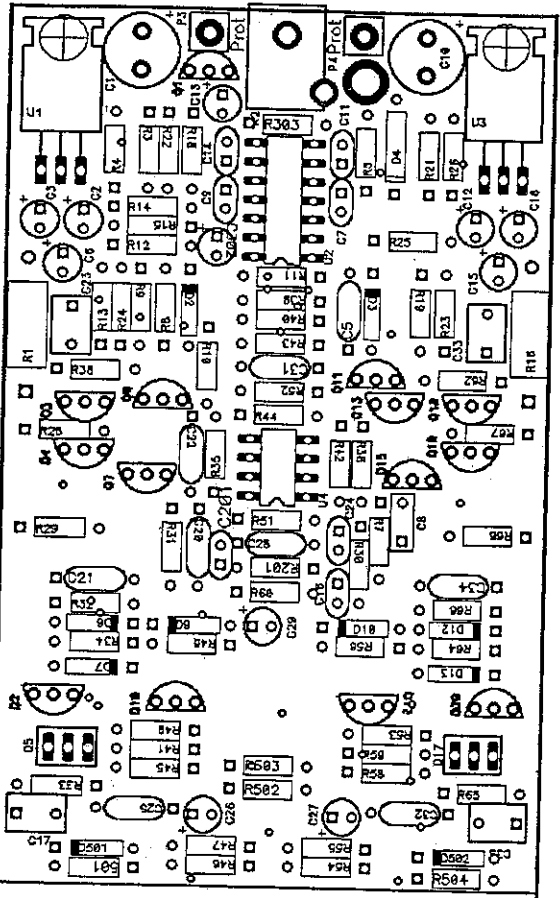

Global Connections  
**555 Power Amplifier A.J.D**  
 Version 1.4 5/10/93  
 +15V ↔ -15V ↔

555

555 Power Amplifier  
Version 1.4 A.J.D  
5/10/93

SILK

NOTE: AREA BELOW INFORMATION ONLY