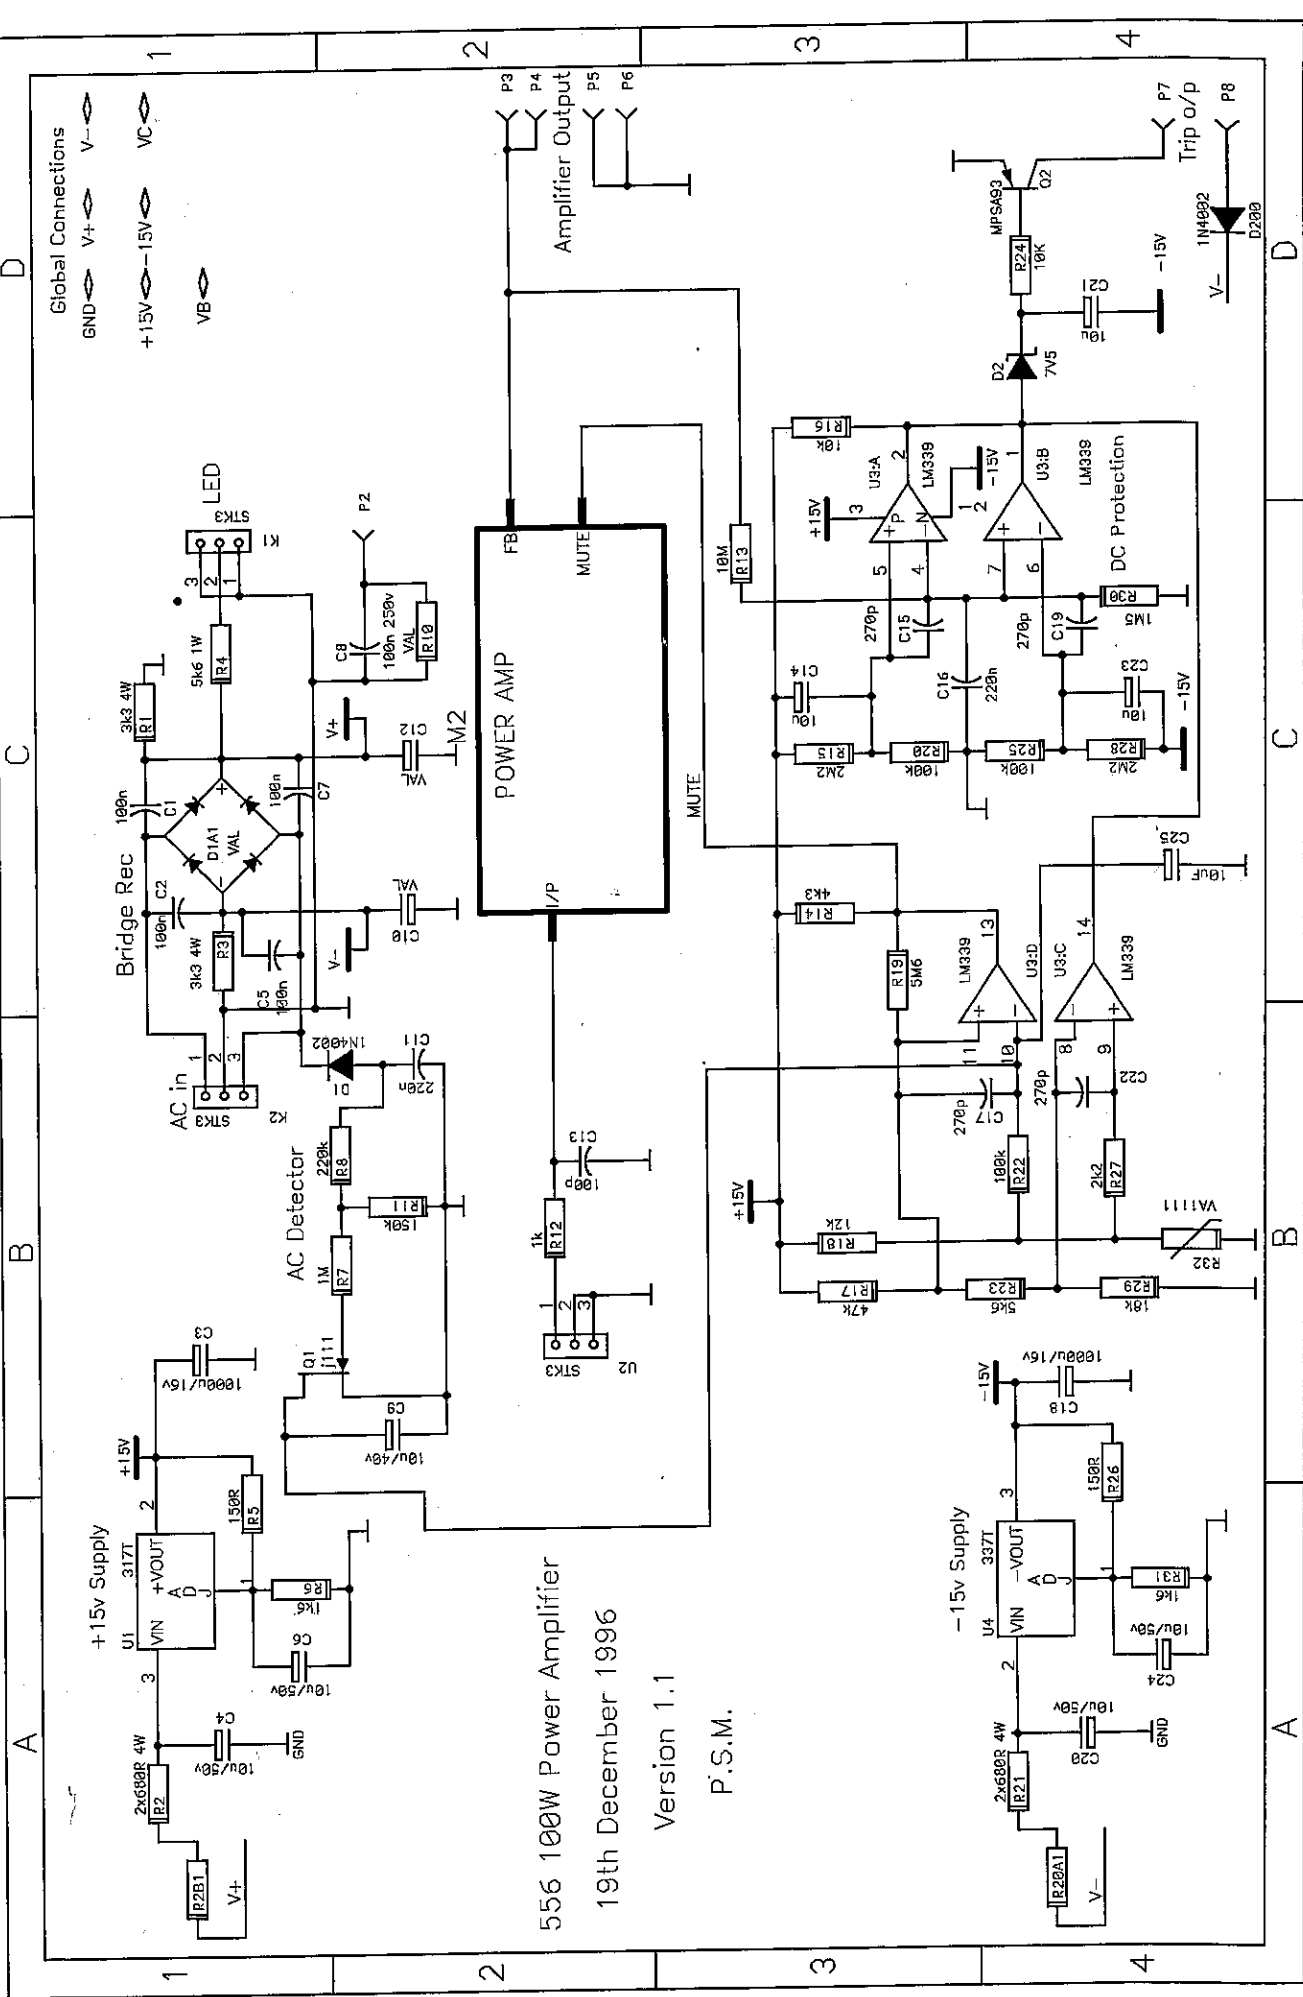

55.6

556 100W Power Amplifier
 19th December 1996
 Version 1.1
 P.S.M.

550 Pwr
Sht 2 of 2

Version 1.1
P.S.M. 19/12/96