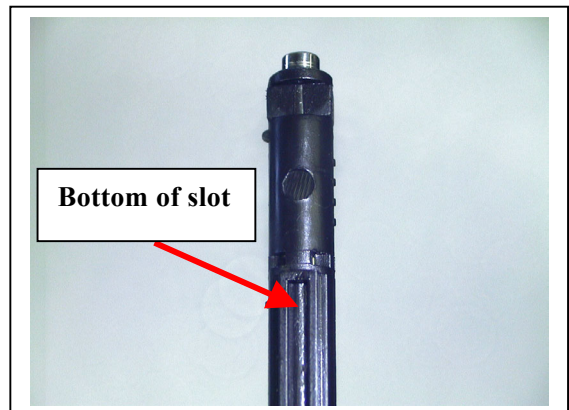

[REASONS]

The part defect of the Laser Pickup slide shaft.
(It occurs only in specific serial number because defective plastic part mixing.)

[SOLUTION]

1) Replace the **Laser Pickup slide shaft** of Loader Assy.

This work is the same as DV4300 (SERVICE BULLETIN REF.NBR: MZ04-016).

As for the details, Please see page 2/2.

Difference of a shaft, the bottom form of slot is different.

[NECESSARY PART]

- 1) Part no. **21AW112010** (NEW Laser Pickup slide shaft)
- 2) Part no. ***G75400000** (FLOIL G754 KANTO KASEI LTD.)

- 6. Grease is applied to the New Laser Pickup slide shaft

Grease (FLOIL G754) is applied to both sides of shaft.

When Pickup moves, grease is thinly applied so that it may not collect.

Range of apply grease.