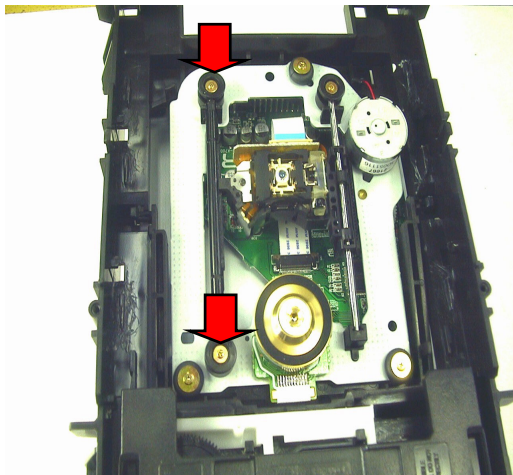

[REMARKS]

With the Unit which has returned from the customer by repair, the following serial number replace the Laser Pickup slide shaft.

This problem apply to following serial number

DV110/N1S	MZ000308000382 to MZ000308000681	300sets
	MZ000314000682 to MZ000314001031	350sets
	MZ000320001032 to MZ000320001564	533sets
	MZ000323001565 to MZ000323002044	480sets
	MZ000332002045 to MZ000332002349	305sets
	T/T	1968sets

Approved by **S.NAGAO**

Written by

- 1. Open the disc tray.
- 2. Remove 2 screws.
- 3. Push 2 hooks to inside and remove the cover.

- 4. Remove 2 screws and remove plastic ring.

- 5. the Laser Pickup slide shaft is lifted to the upside and remove it

- 6. Grease is applied to the New Laser Pickup slide shaft

Grease (FLOIL G754) is applied to both sides of shaft.

When Pickup moves, grease is thinly applied so that it may not collect.

Range of apply grease.

- 7. Attach the New Laser Pickup slide shaft

This projection is the DISC outside.

- 8. Attach Plastic ring and screws

Set projection and a slot

- 9. Attach the cover

- 10. Check method.
The outermost circumference of the normal Disc can be played.