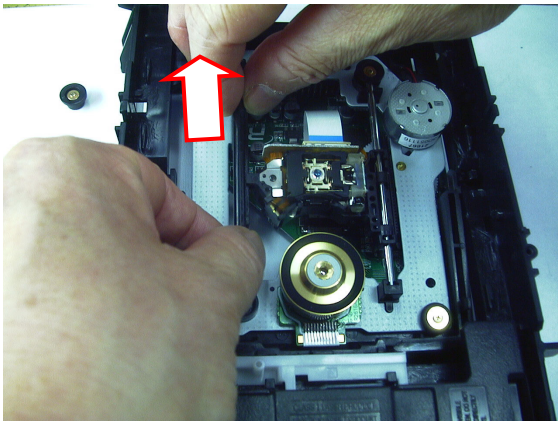

Approved by **S.NAGAO**

Written by

- 1. Open the disc tray.
- 2. Remove 2 screws.
- 3. Push 2 hooks to inside and remove the cover.

- 4. Remove 2 screws and remove plastic ring.

- 5. the Laser Pickup slide shaft is lifted to the upside and remove it

- 6. Grease is applied to the New Laser Pickup slide shaft

Grease (FLOIL G754) is applied to both sides of shaft.

When Pickup moves, grease is thinly applied so that it may not collect.

Range of apply grease.

- 7. Attach the New Laser Pickup slide shaft

This projection is the DISC outside.

- 8. Attach Plastic ring and screws

Set projection and a slot

- 9. Attach the cover

- 10. Check method.
The outermost circumference of the normal Disc can be played.