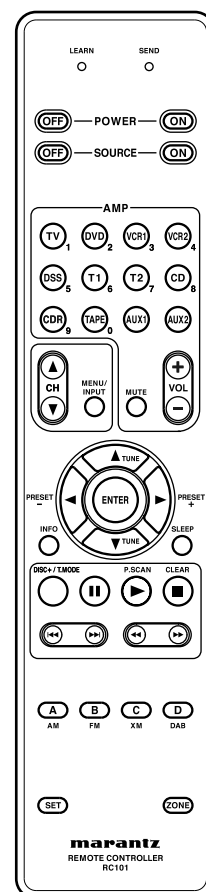

# Service Manual

RC101 /E1B

## Remote Controller

RC101 is not possible to repair.

- The substitutes for exchanging are supplied with following parts number.
- RC101の修理があった場合には新品(パッケージ無し)と交換してください。

### PARTS LIST

P.W.B. NAME	POS. NO.	VERS. COLOR	PART NO. (FOR EUR)	PART NO. (MZ)	PART NAME	DESCRIPTION
	Z001		00MZK31CW0010	00MZK31CW0010	UNIT KIT	REMOTE CONTROLLER RC101 000-203800030
<b>PACKING</b>						
	001T		00M31CW851020	00M31CW851020	USER GUIDE	BASIC USER GUIDE 6LANGUAGE 47007-0000620
	004T		00M31CW851010	00M31CW851010	USER GUIDE	USER GUIDE ENGLISH 47007-0000570