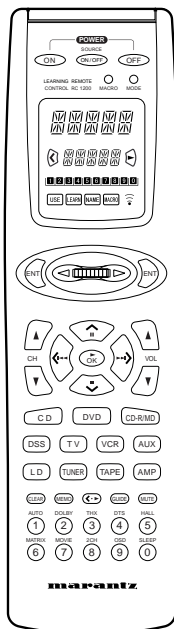

Service Manual

RC1200 F H, /N1M, /U1M

Learning Remote Control

RC1200 is not possible to repair.

The substitutes for exchanging are supplied with following parts number.

RC1200の修理依頼があった場合には 新品(パッケージ無し)と交換してください。

Commercial Type Version	PART NO.		COMMENT
	RC unit	User Guide	
RC1200 F H	ZK287W0010	287W851110	Japanese User Guide
RC1200/N1M	ZK287W0010	287W851250	English/French User Guide
		287W851310	German/Spanish User Guide
RC1200/U1M	ZK287W0010	287W851250	English/French User Guide