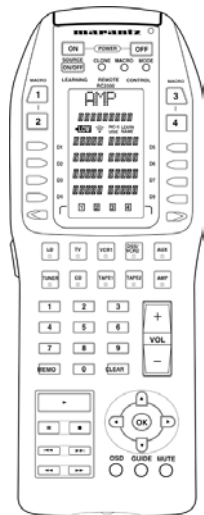

Service Manual

RC2000
RC2000MKII

Learning Remote Control

Products with RC2000 or RC2000MKII

RC2000

RC2000MKII

AV600 U
SR-96 U
SR870 U
SR880 U
SR880 K
AV550 U
SR780 U
PD4280

RC2000 and RC2000MKII are not possible to repair.

The substitutes for exchanging are supplied with following parts number.

TYPE	PRODUCT		PART NO.		COMMENT	
			RC unit	User Guide		
RC2000	General purpose	RC2000 U	ZK206W0013	206W851250		
		RC2000 K	ZK206W0013	206W851250		
		RC2000 F	ZK206W0013	206W851110		
		74RC2000/9B	ZK206W0013	206W851250		
	Accessories	AV600 U	ZK206W0013	- - - -		
		SR-96 U	ZK206W0013	- - - -		
RC2000MKII	General purpose	RC2000MKII U	ZK206W0022	206W851262		
		RC2000MKII F	ZK206W0022	206W851120		
	Accessories	AV550 U	ZK206W0022	- - - -		
		SR780 U	ZK206W0022	- - - -		