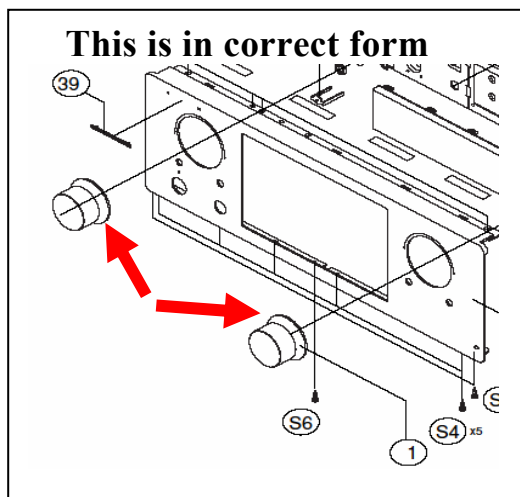

[REASONS]

The parts number for the VOLUME KNOB / INPUT SELECTOR KNOB mentioned on the Service Manual is in correct.

[CORRECTION PARTS LIST]

OLD NEW	POS. NO.	VERS. COLOR	PART NO. (FOR EUR)	PART NO. (MJ)	PART NAME	DESCRIPTION	
OLD	1	/A1B	nsp	00M28AW154010	KNOB	VOLUME KNOB ASS'Y	HGK1A089YA
NEW	1	/A1B	nsp	00M27AW154010	KNOB	VOLUME KNOB ASS'Y	HGK1A089YA
OLD	1	/A1S	nsp	00M28AW154030	KNOB	VOLUME KNOB ASS'Y	HGK1A089XA
NEW	1	/A1S	nsp	00M27AW154030	KNOB	VOLUME KNOB ASS'Y	HGK1A089XA
OLD	1	/K1G	nsp	00M28AW154020	KNOB	VOLUME KNOB ASS'Y	HGK1A089ZA
NEW	1	/K1G	nsp	00M27AW154020	KNOB	VOLUME KNOB ASS'Y	HGK1A089ZA
OLD	1	/L1G	nsp	00M28AW154020	KNOB	VOLUME KNOB ASS'Y	HGK1A089ZA
NEW	1	/L1G	nsp	00M27AW154020	KNOB	VOLUME KNOB ASS'Y	HGK1A089ZA
OLD	1	/N1B	00M28AW154010	00M28AW154010	KNOB	VOLUME KNOB ASS'Y	HGK1A089YA
NEW	1	/N1B	00M27AW154010	00M27AW154010	KNOB	VOLUME KNOB ASS'Y	HGK1A089YA
OLD	1	/N1G	00M28AW154020	00M28AW154020	KNOB	VOLUME KNOB ASS'Y	HGK1A089ZA
NEW	1	/N1G	00M27AW154020	00M27AW154020	KNOB	VOLUME KNOB ASS'Y	HGK1A089ZA
OLD	1	/N1S	00M28AW154030	00M28AW154030	KNOB	VOLUME KNOB ASS'Y	HGK1A089XA
NEW	1	/N1S	00M27AW154030	00M27AW154030	KNOB	VOLUME KNOB ASS'Y	HGK1A089XA
OLD	1	/U1B	nsp	00M28AW154010	KNOB	VOLUME KNOB ASS'Y	HGK1A089YA
NEW	1	/U1B	nsp	00M27AW154010	KNOB	VOLUME KNOB ASS'Y	HGK1A089YA
OLD	1	/U1S	nsp	00M28AW154030	KNOB	VOLUME KNOB ASS'Y	HGK1A089XA
NEW	1	/U1S	nsp	00M27AW154030	KNOB	VOLUME KNOB ASS'Y	HGK1A089XA