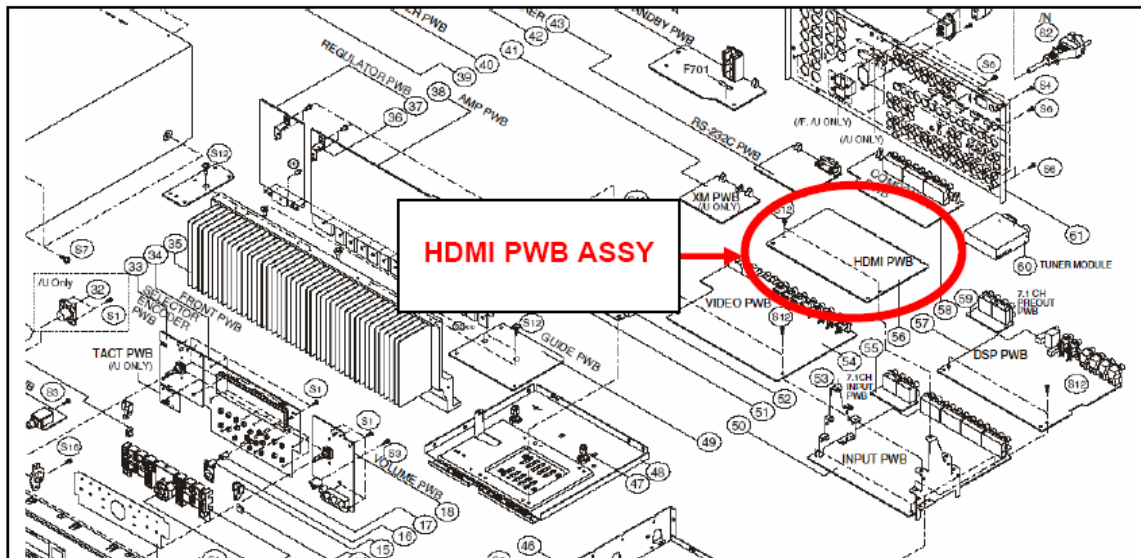

D&M

D&M Holdings Inc.

100 Corporate Drive Mahwah, NJ 07430

marantz®

Service Bulletin

No. : MZ07-045

Date: March 28, 2007

Model: SR6001, SR7001, SR8001

Subject: Service spare part addition information.

Symptom: The part number of HDMI PWB ASSY was added to Service spare part.

Solution: The HDMI PWB part number was added (see the parts section).

CONFIDENTIALITY NOTICE:

The information contained in this document is intended for the exclusive use by MARANTZ Authorized Service Centers and their employees. This document may contain information that is privileged, confidential and may be protected from disclosure under applicable laws and terms of the MARANTZ Service Agreement. Any distribution, disclosure, dissemination or copying of this document and the information it contains is prohibited. No responsibility will be accepted by MARANTZ for any damage, injury or loss resulting from the misuse of the information contained in this document.