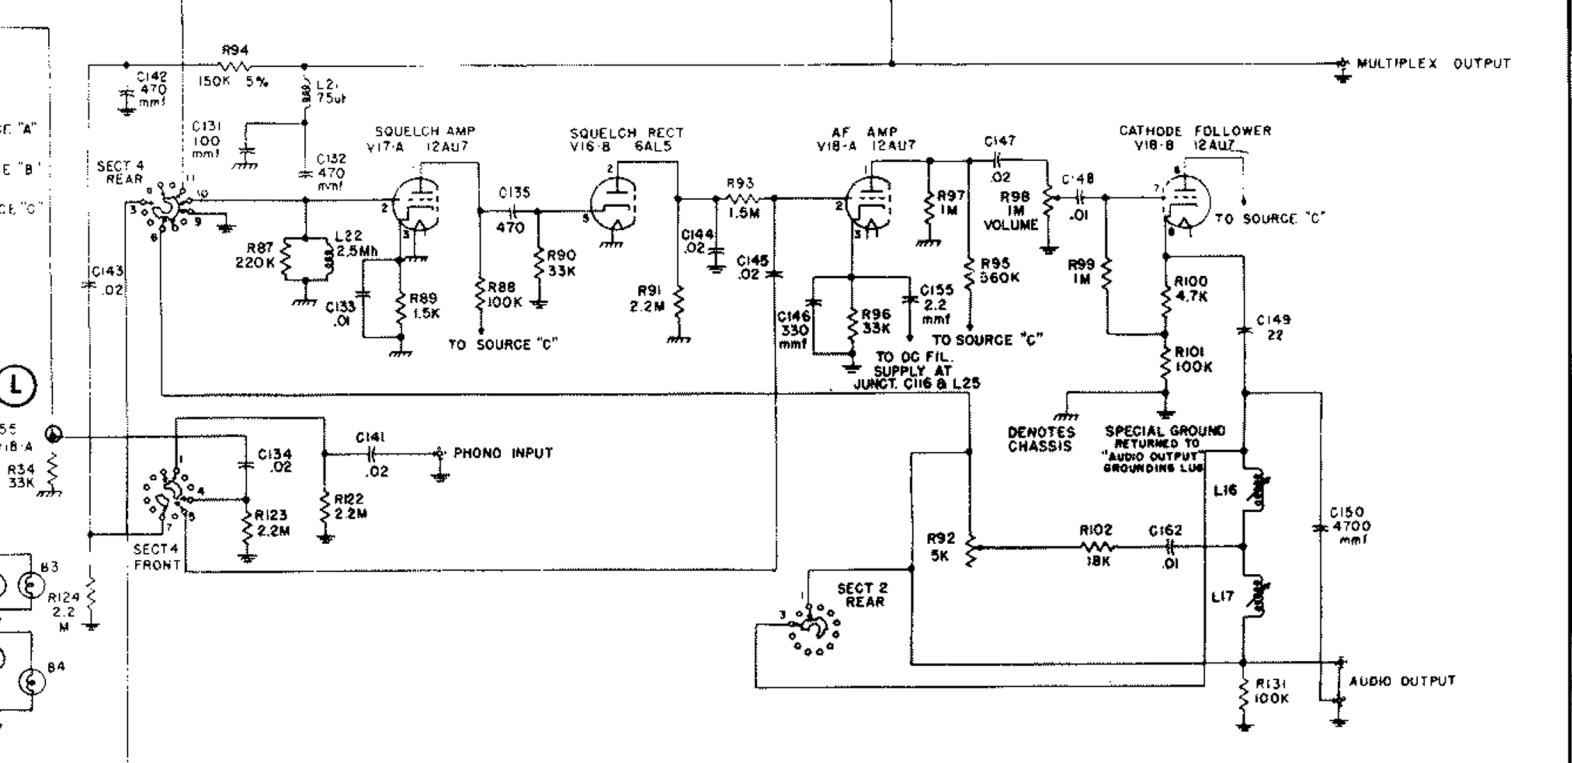

S5 SELECTOR SWITCH

POSITION	FUNCTION
1	PHONO
2	AM, SHARP
3	AM, MEDIUM
4	AM, BROAD
5	FM, TUNE (SQUELCH ON)
6	FM, LISTEN (AFC ON)

McINTOSH MR-55 FM-AM TUNER
6-30-58 J.W.C.