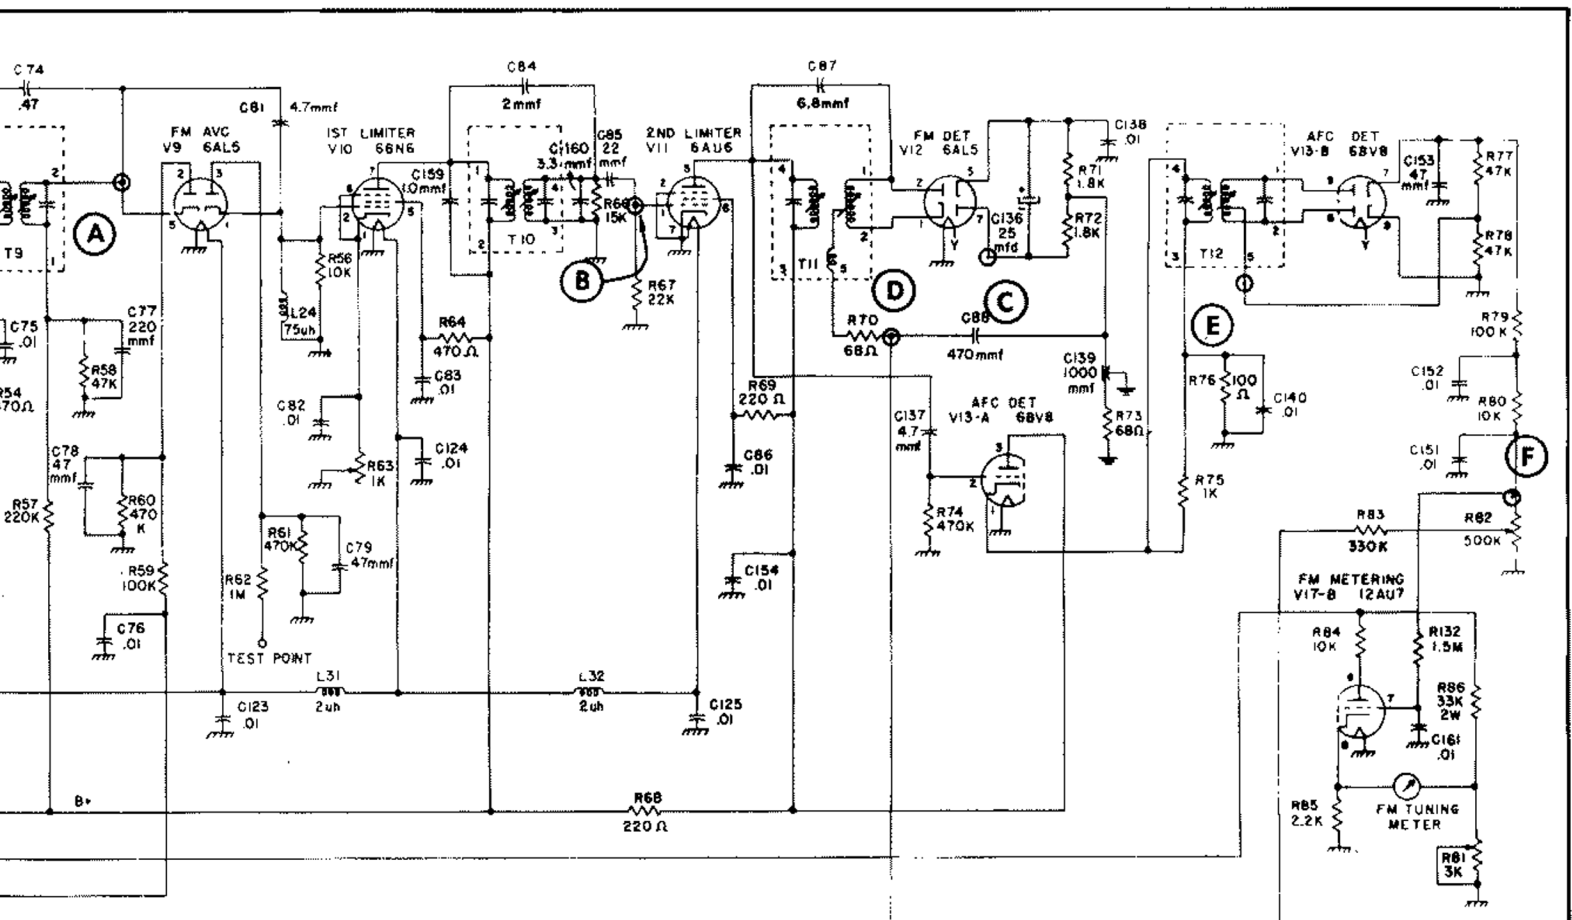

S5 SELECTOR SWITCH

POSITION	FUNCTION
1	PHONO
2	AM, SHARP
3	AM, MEDIUM
4	AM, BROAD
5	FM, TUNE (SQUELCH ON)
6	FM, LISTEN (AFC ON)

McINTOSH MR-55 FM-AM TUNER
6-30-58 J.W.C.