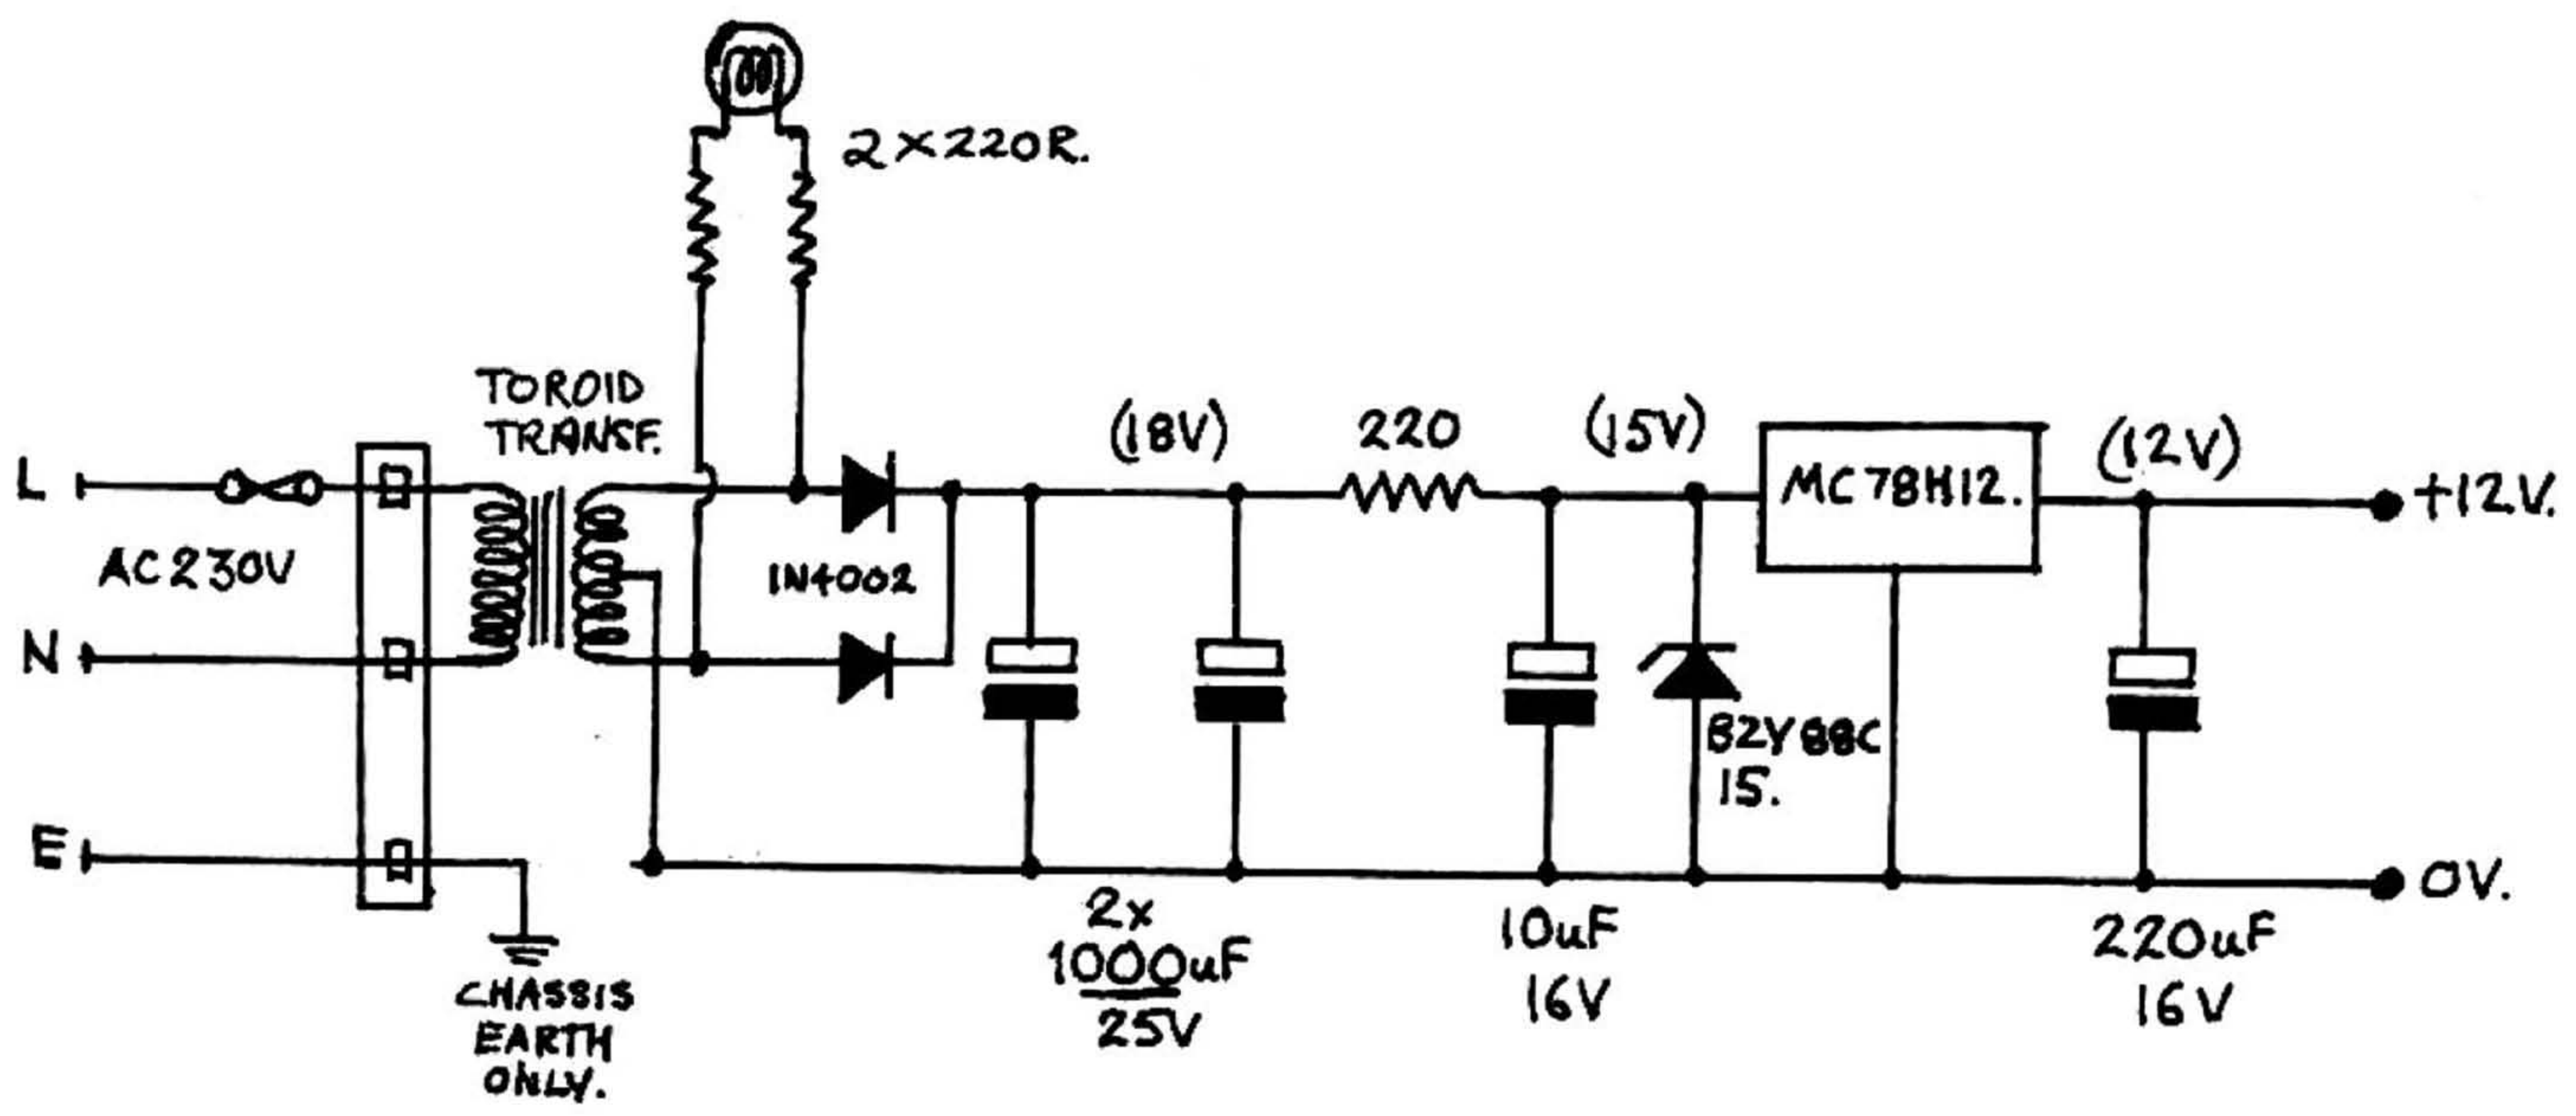

TUNE
 (UP - CHANNEL OR STN. IND.)
 (DOWN - CENTRE TUNE.)

NOTE: INFORMATION FOR RF MODULE NOT AVAILABLE.

MERIDIAN 104 FM TUNER.

MERIDIAN 104.
 (KR4437 PILOT CANCEL STEREO DECODER IC.) FM STEREO DECODER.

MERIDIAN 104.
MULTIPLEX FILTER & PRE-AMP.

MERIDIAN 104.
POWER SUPPLY.