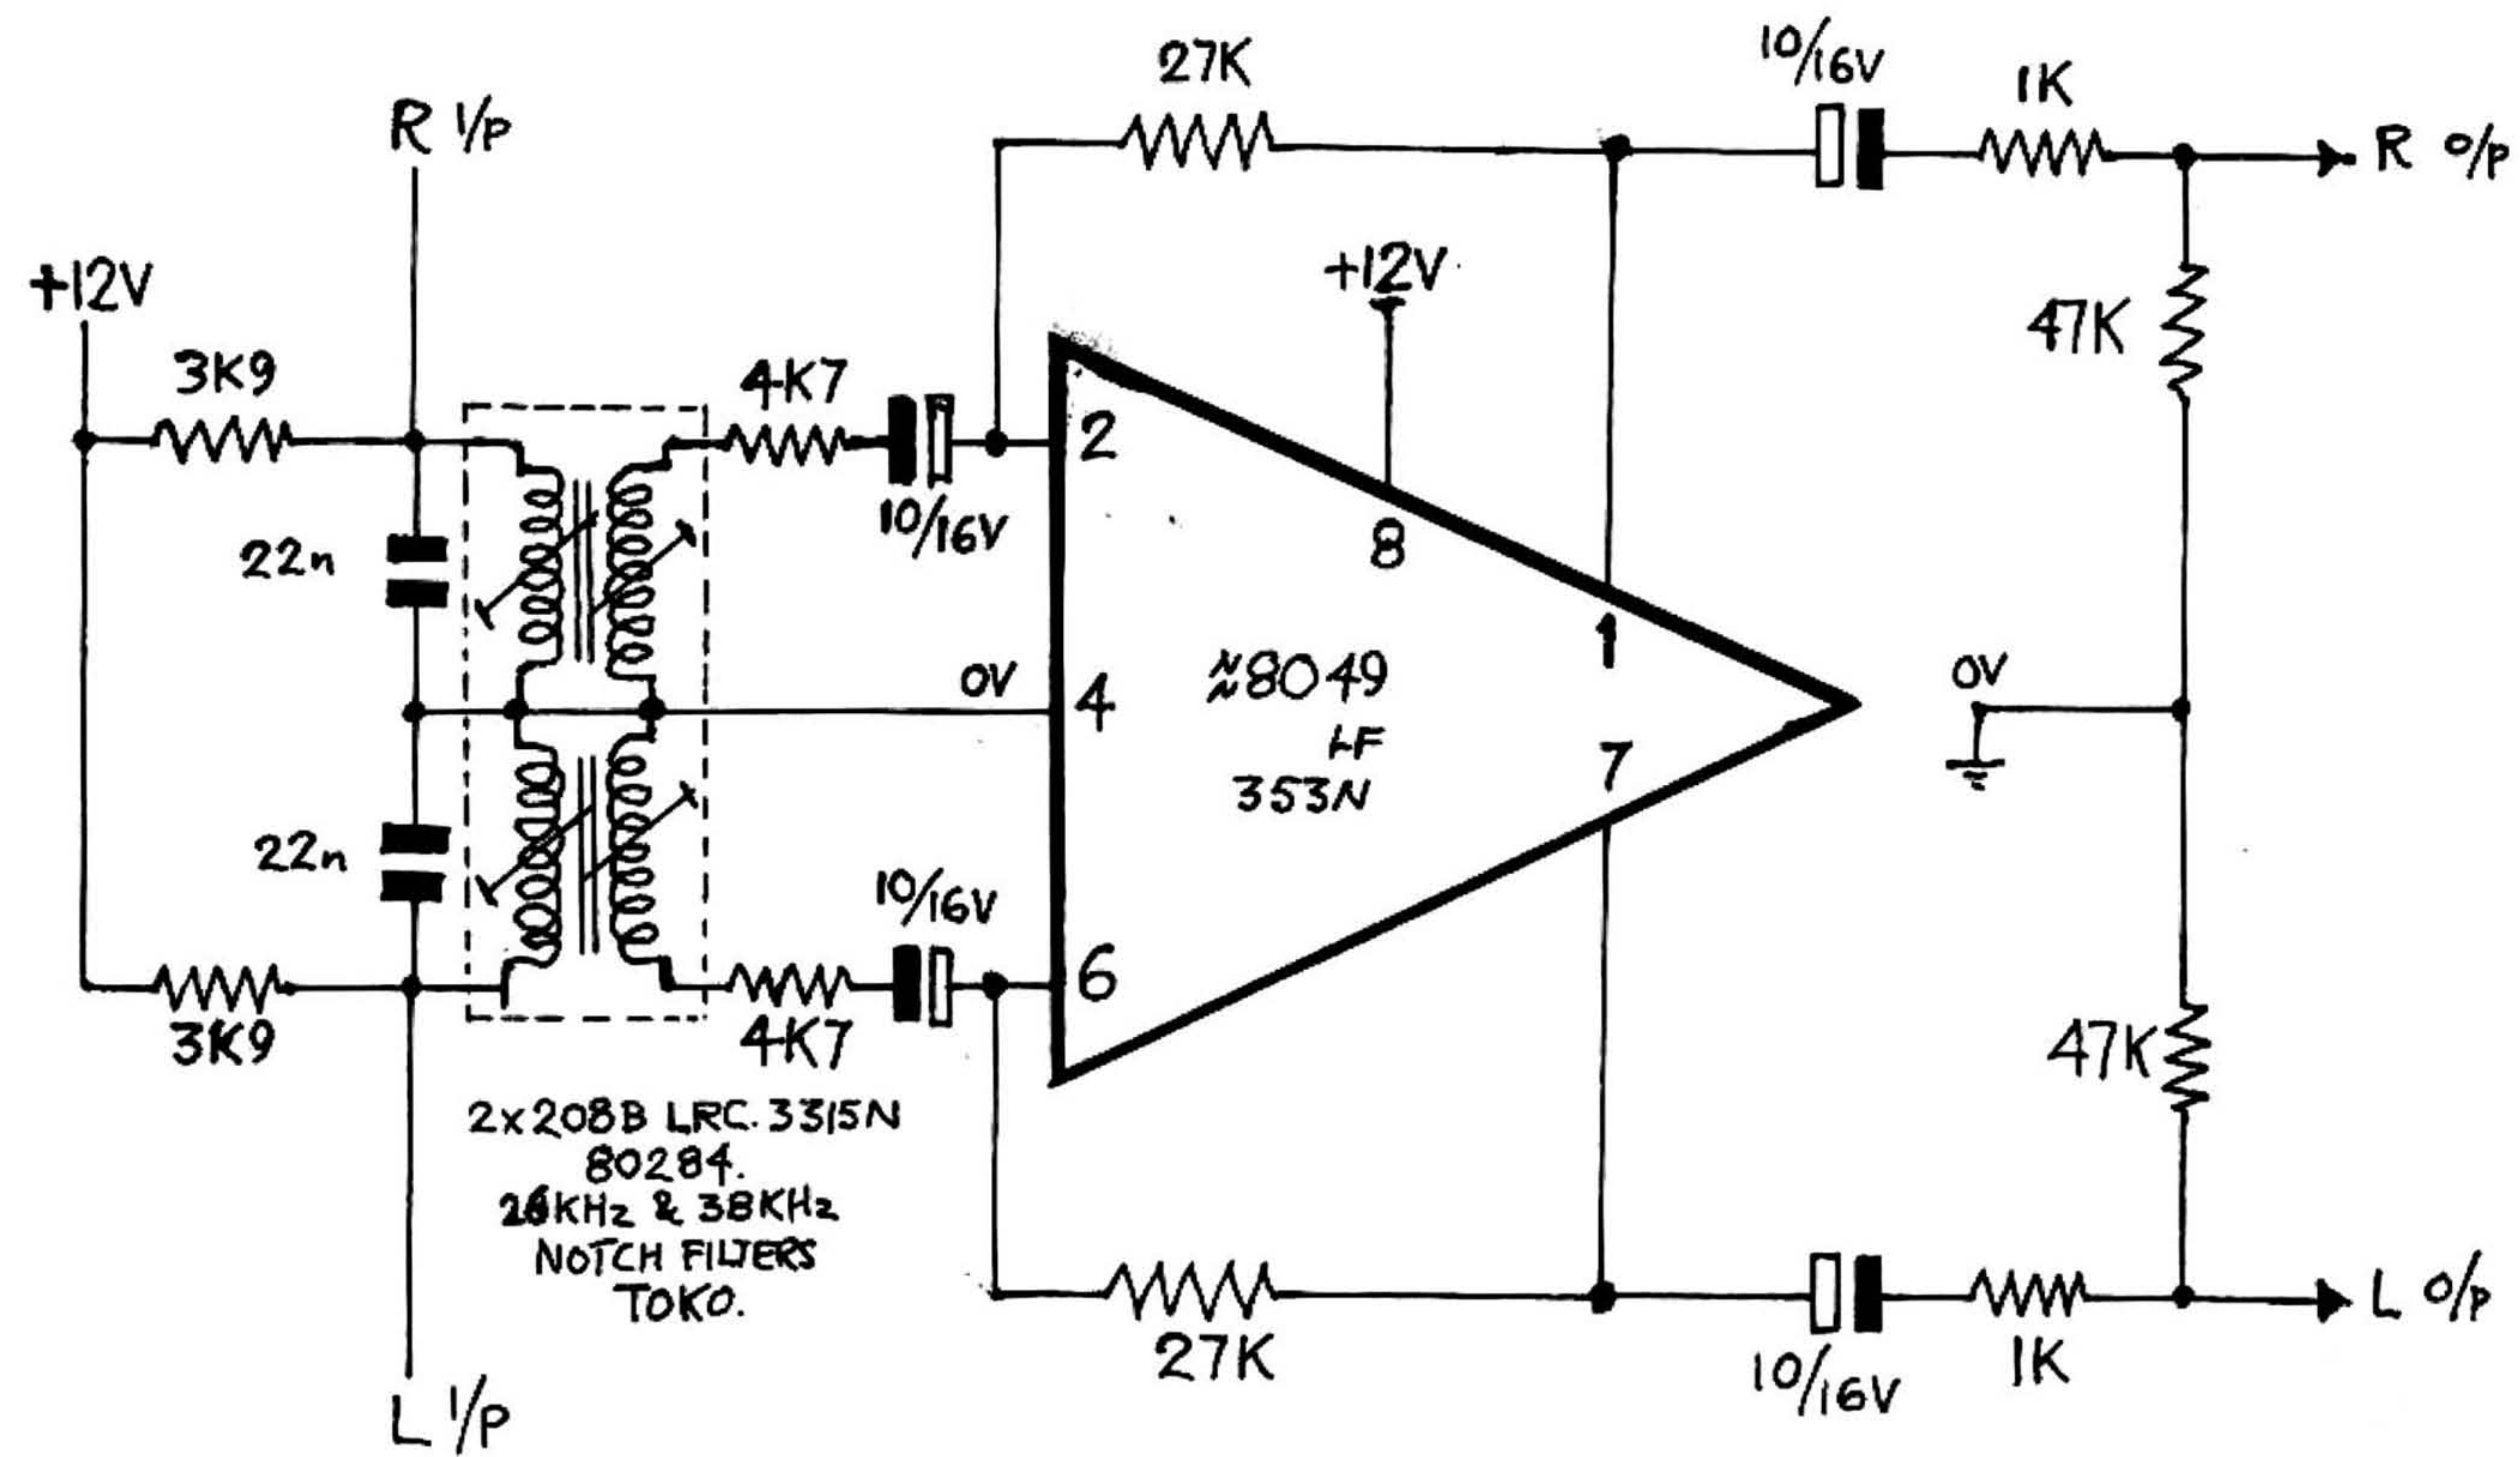

TUNE
 (UP - CHANNEL OR STN. IND.)
 (DOWN - CENTRE TUNE.)

NOTE: INFORMATION FOR RF MODULE NOT AVAILABLE.

MERIDIAN 104 FM TUNER.

MERIDIAN 104.
 (KR4437 PILOT CANCEL STEREO DECODER IC.) FM STEREO DECODER.

MERIDIAN 104.
MULTIPLEX FILTER & PRE-AMP.

MERIDIAN 104.
POWER SUPPLY.