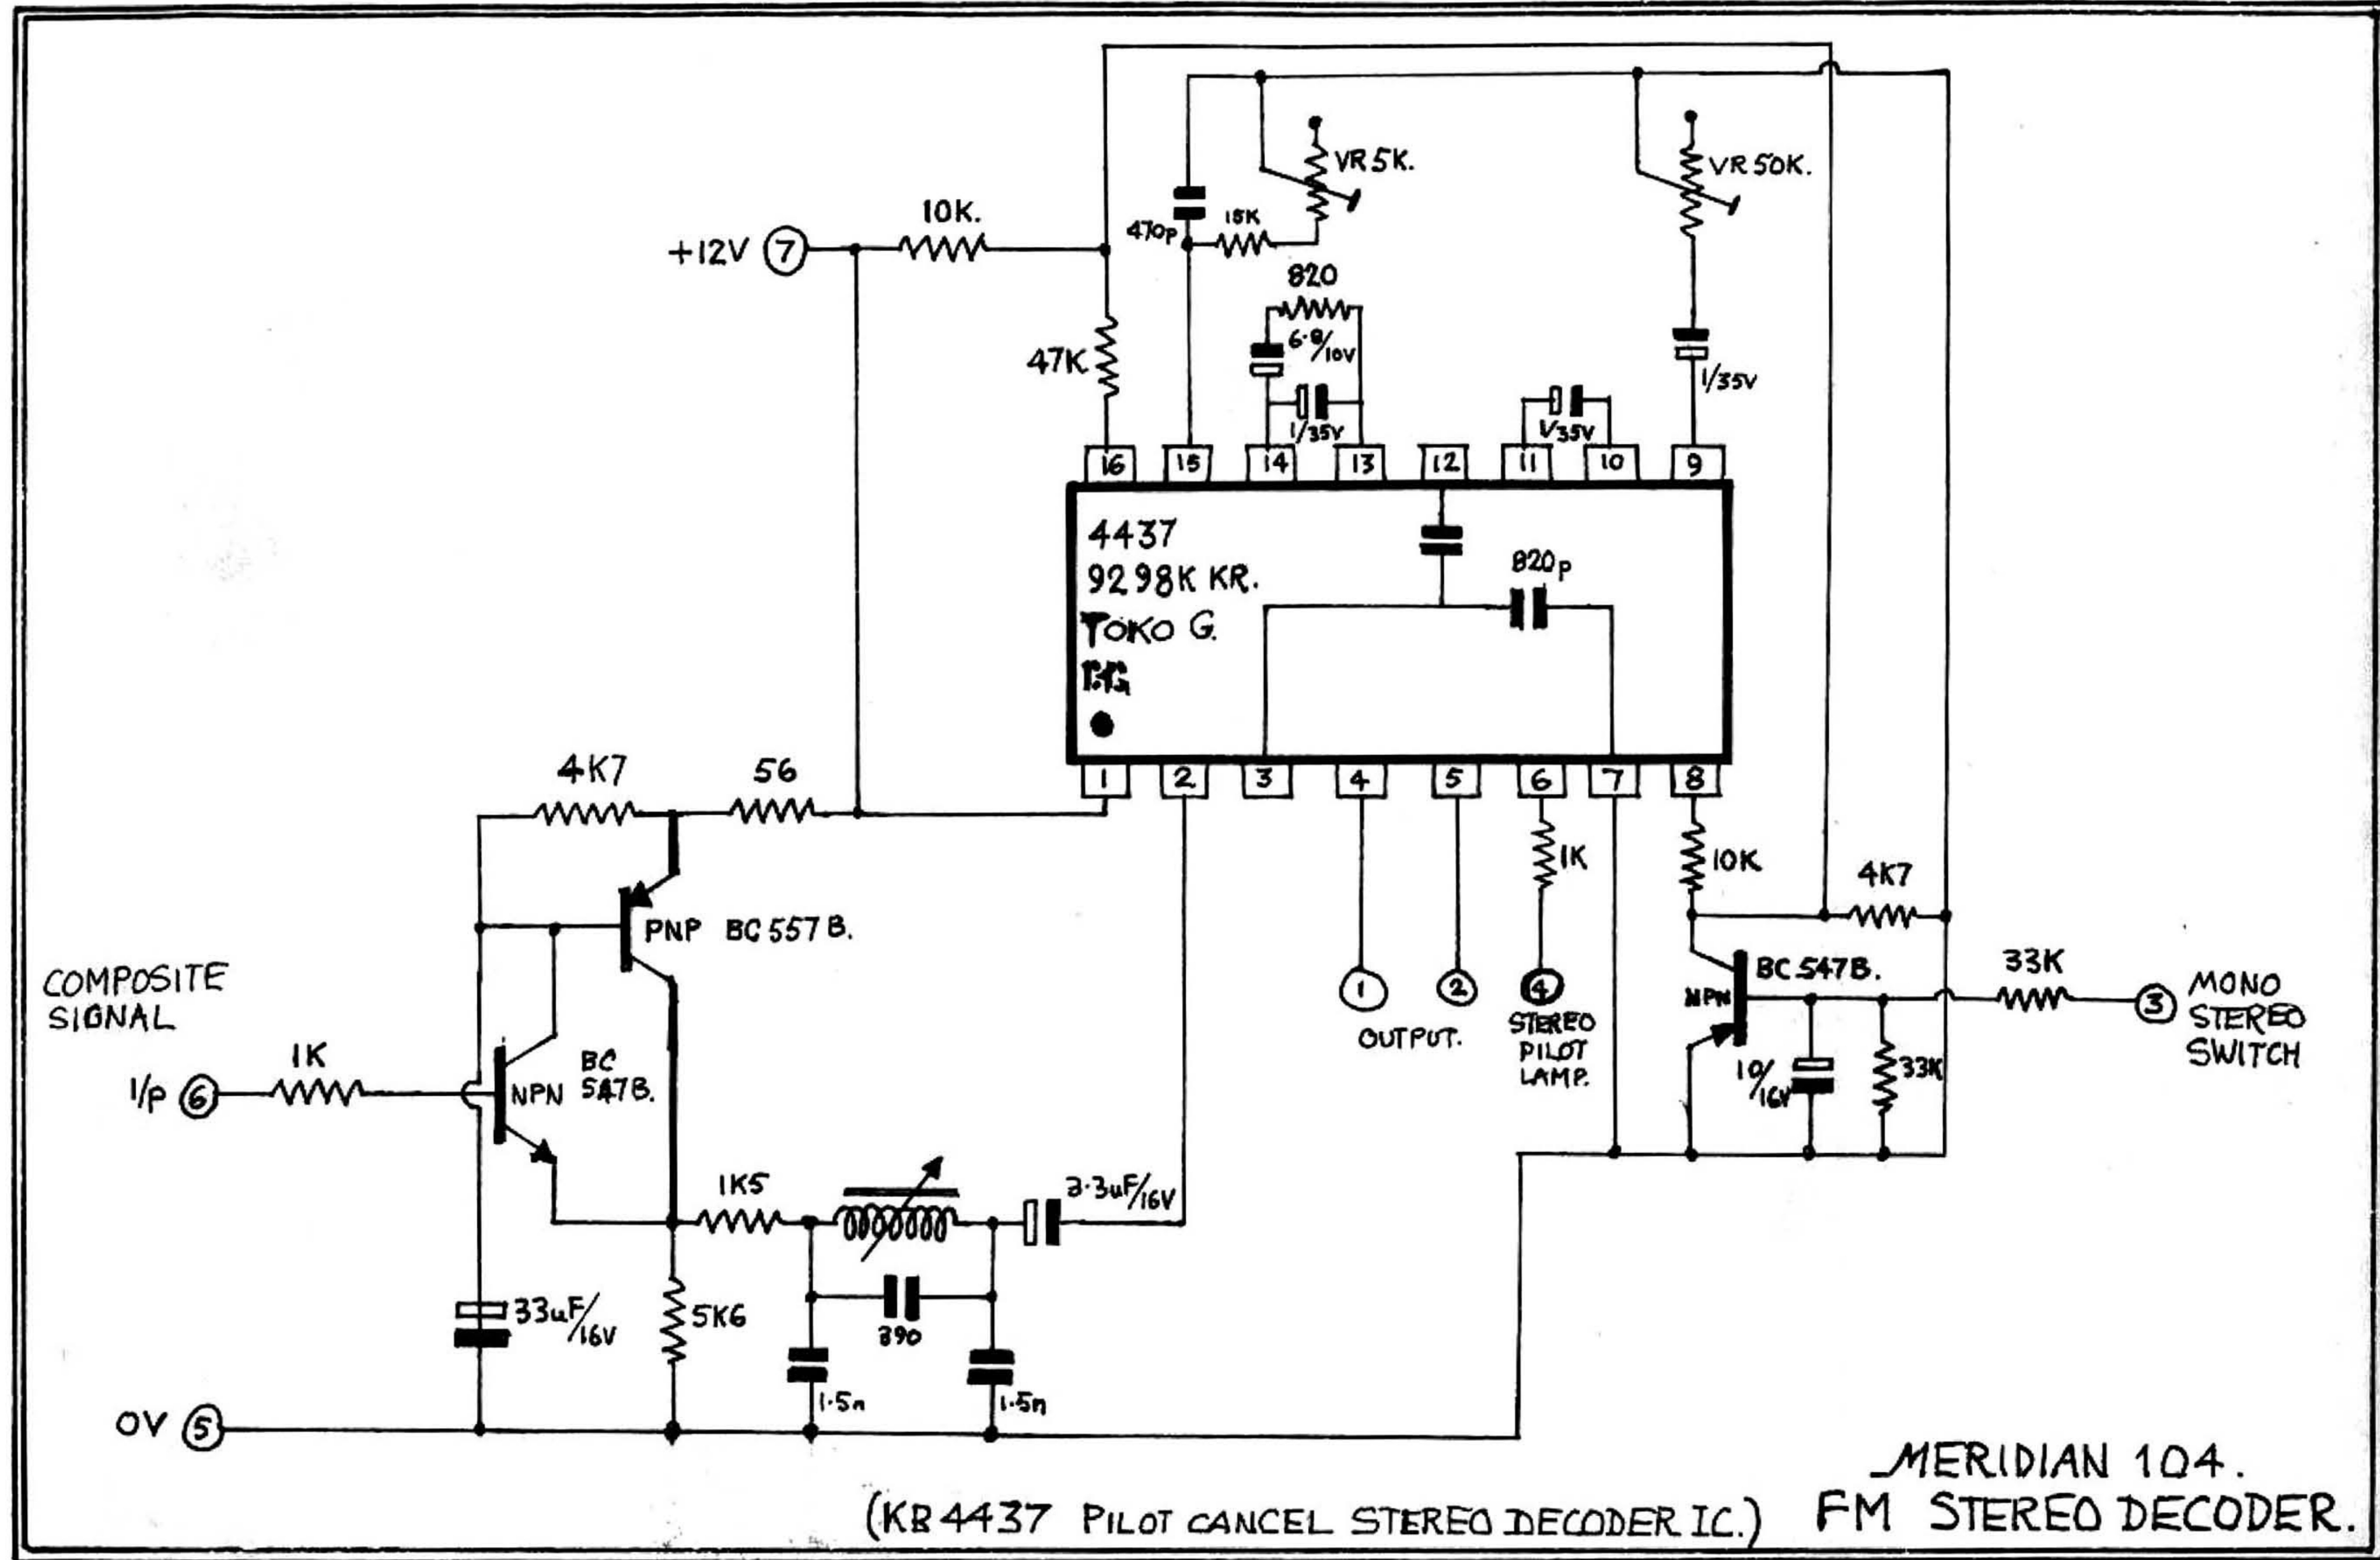

TUNE
 (UP - CHANNEL OR STN. IND.)
 (DOWN - CENTRE TUNE.)

NOTE: INFORMATION FOR RF MODULE NOT AVAILABLE.

MERIDIAN 104 FM TUNER.

MERIDIAN 104.
 (KR4437 PILOT CANCEL STEREO DECODER IC.) FM STEREO DECODER.

MERIDIAN 104.
MULTIPLEX FILTER & PRE-AMP.

MERIDIAN 104.
POWER SUPPLY.