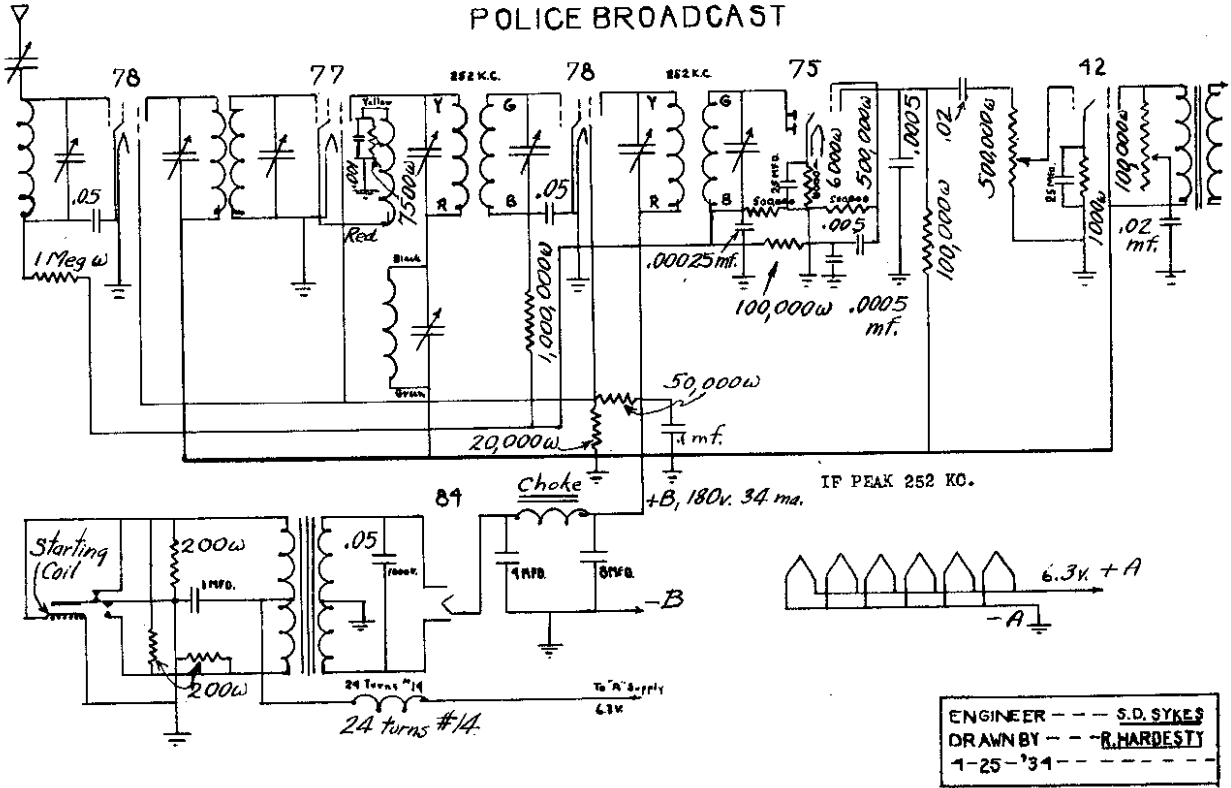

MISSION BELL RADIO MFG. CO., INC.

MISSION BELL RADIO CO.
MODEL 25-A 6-TUBE SUPER
POLICE BROADCAST

MODEL 25-A
Schematic
MODEL 40
Schematic

ENGINEER --- S.D. SYKES
DRAWN BY --- R. HARDESTY
1-25-'34

Mission Bell Radio Co.
MODEL 40