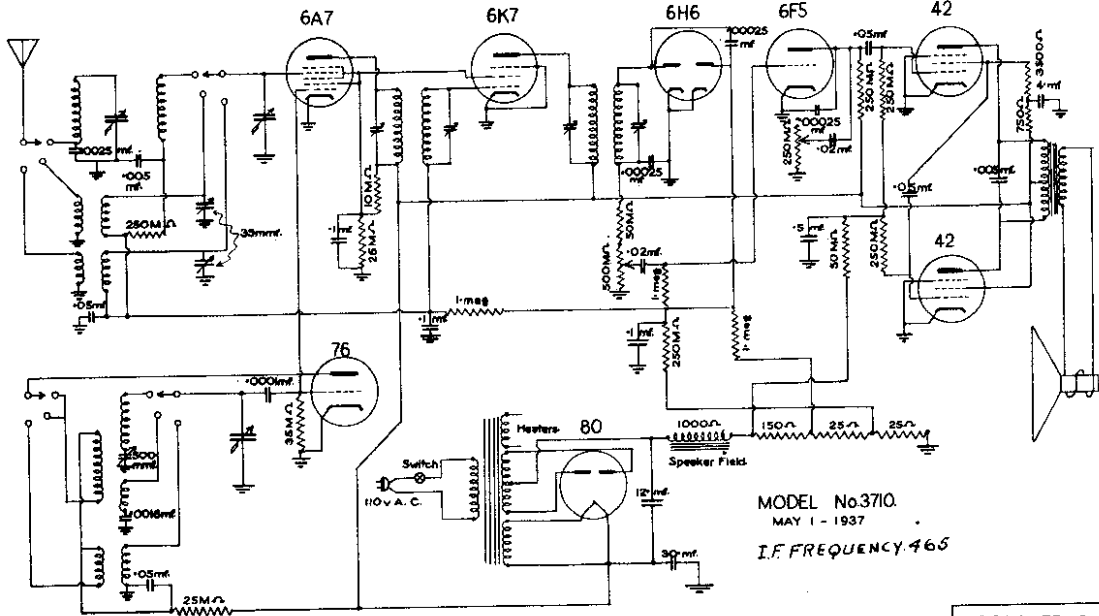

MISSION-BELL RADIO MFG. CO., INC. MODEL 3710
 MODELS 3869,3891
 Schematics

MODEL No3710
 MAY 1 - 1937
 I.F. FREQUENCY 465

DESIGNED BY
 W.S. HARMON Chief Engr
 E.M. MATTSON Asst.

MODELS 3869,3891
 6-37
 SOURCE #113