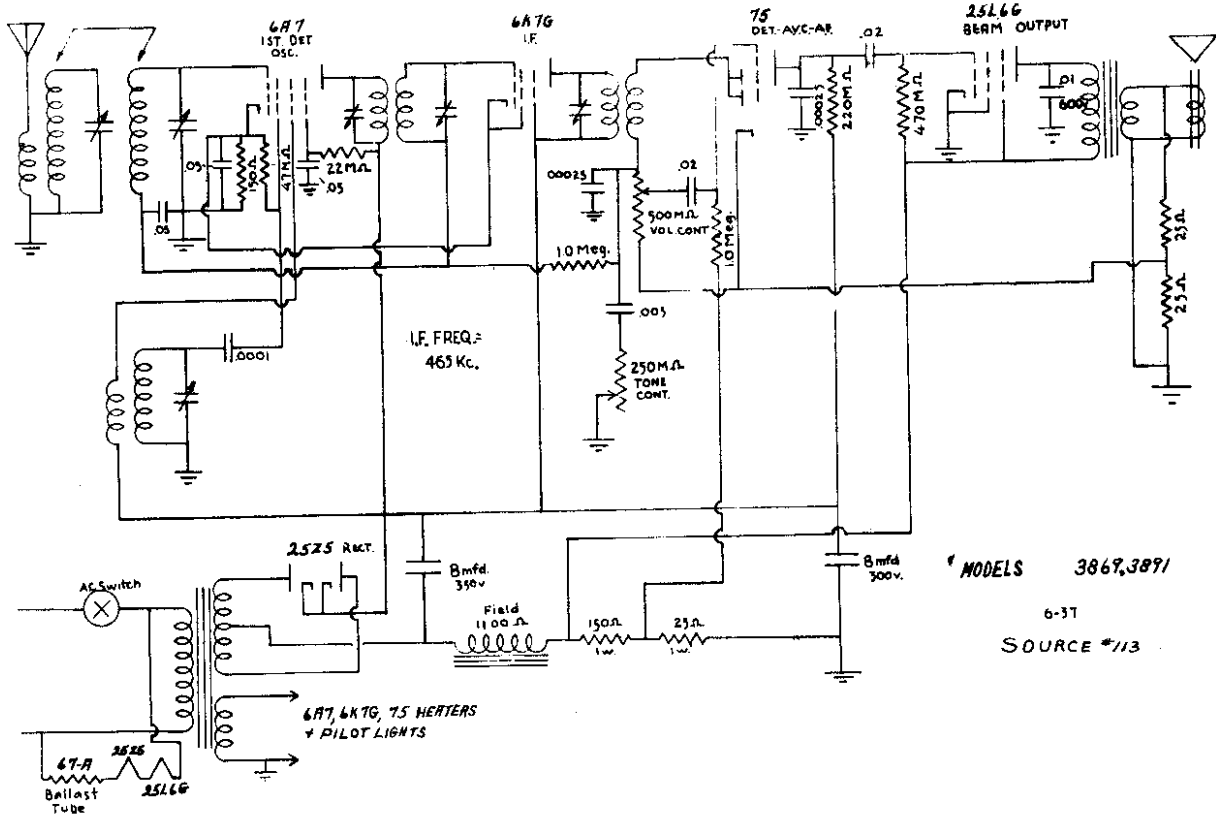

MISSION-BELL RADIO MFG. CO., INC. MODEL 3710
 MODELS 3869,3891
 Schematics

MODEL No3710
 MAY 1 - 1937
 I.F. FREQUENCY 465

DESIGNED BY
 W.S. HARMON Chief Engr
 E.M. MATTSON Asst.

MODELS 3869,3891
 6-37
 SOURCE #113