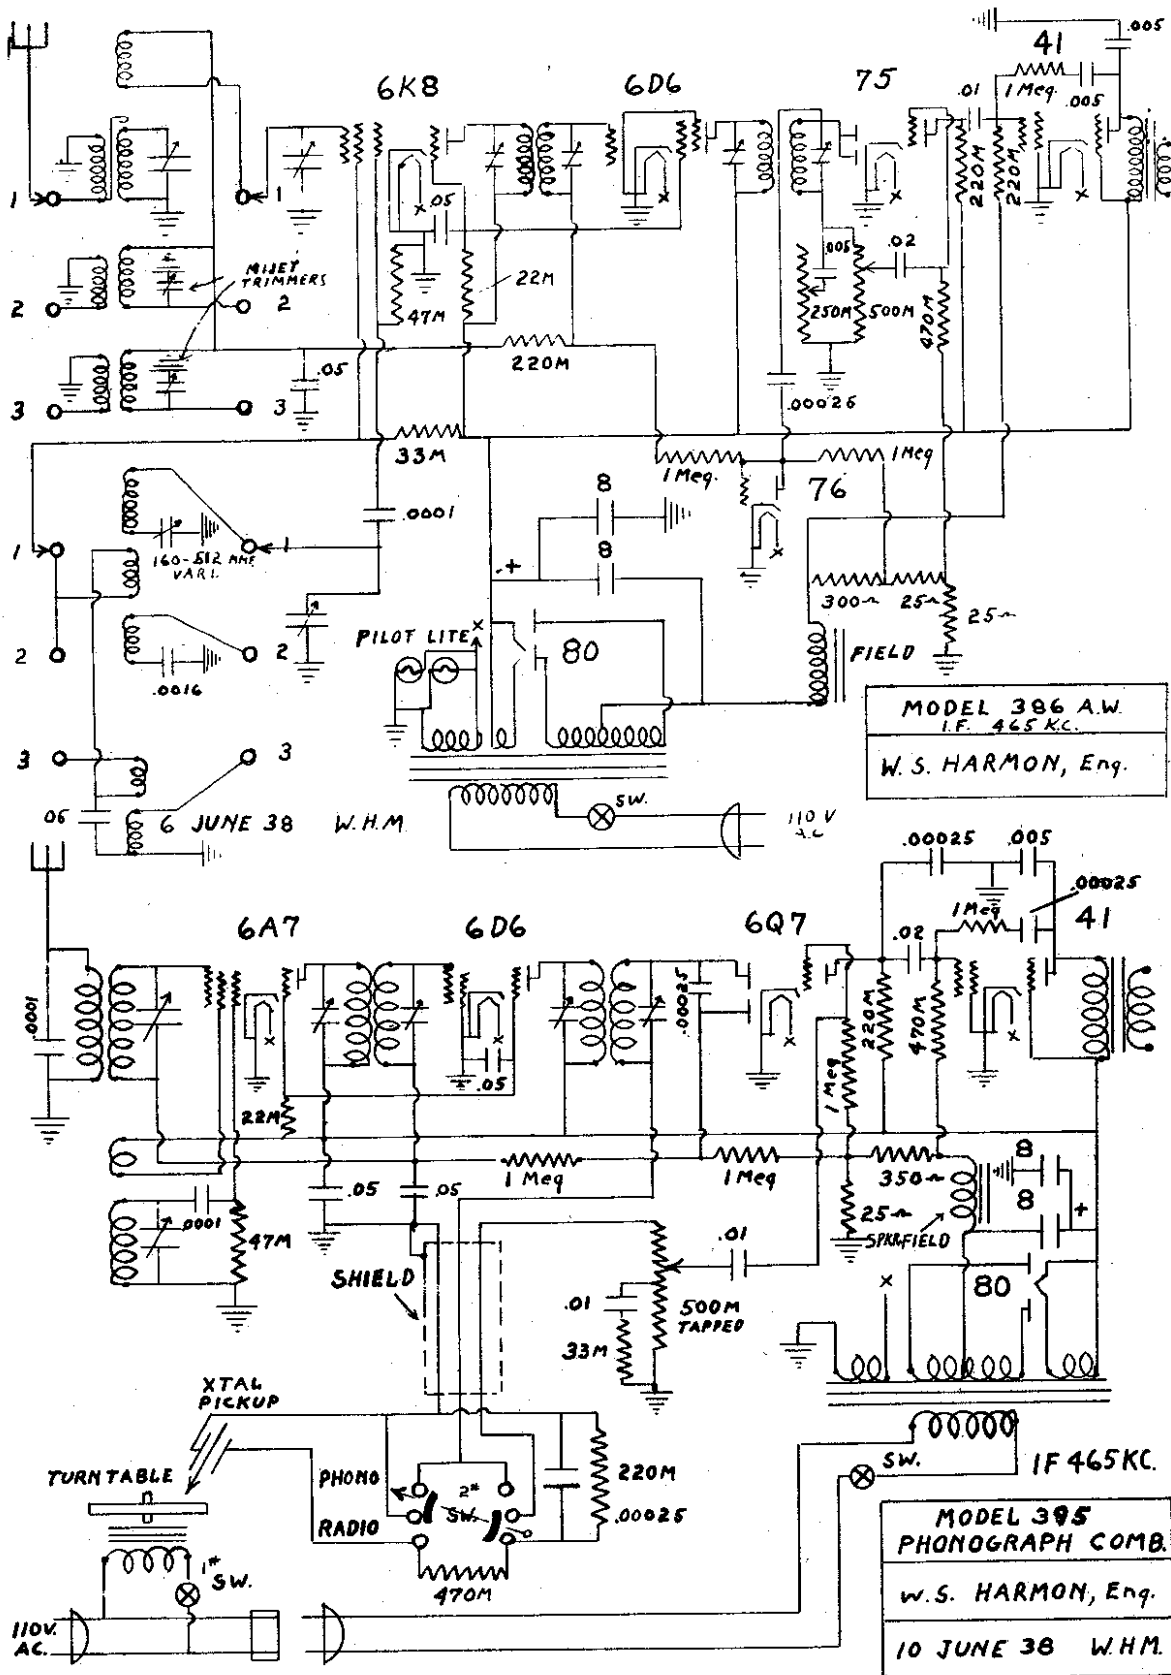

MODEL 386 AW
 MODEL 395
 Schematics

MISSION-BELL RADIO MFG. CO., INC.

MODEL 386 AW
 I.F. 465 KC.
 W.S. HARMON, Eng.

MODEL 395
 PHONOGRAPH COMB.
 W.S. HARMON, Eng.
 10 JUNE 38 W.H.M.