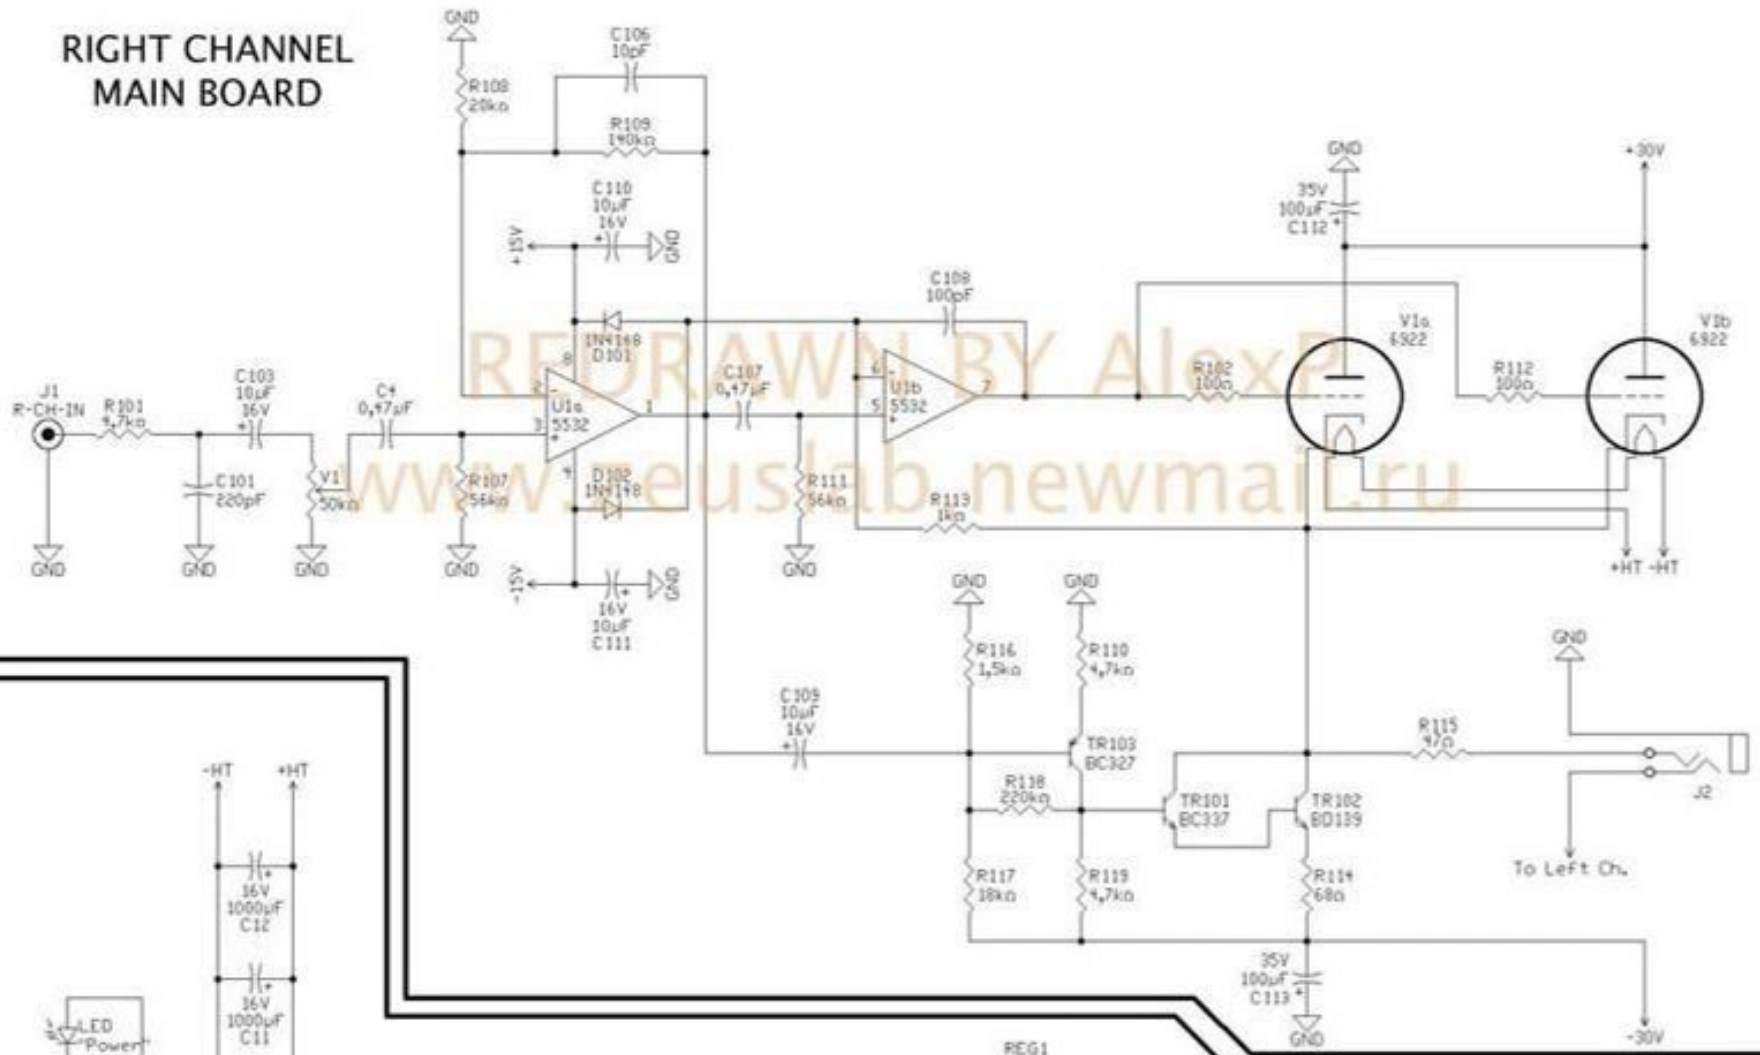

RIGHT CHANNEL MAIN BOARD

-HT +HT

PSU BOARD

REDRAWN BY AlexP
www.euslab.newmail.ru

MUSICAL FIDELITY X-CAN V1 HEADPHONE AMPLIFIER