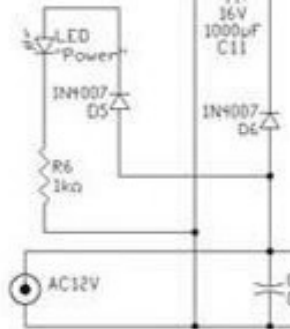

RIGHT CHANNEL MAIN BOARD

-HT +HT

PSU BOARD

REDRAWN BY AlexP
www.euslab.newmail.ru

MUSICAL FIDELITY X-CAN V1 HEADPHONE AMPLIFIER