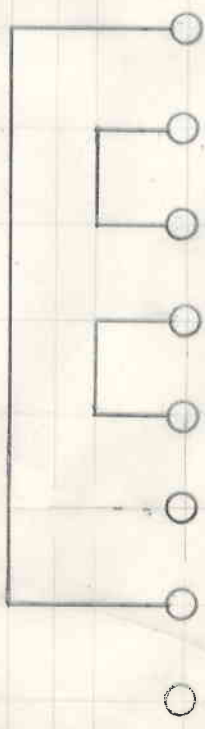

8 7 6 5 4 3 2 1

TB2 AND TB5 WIRING
SAME WIRING FOR BOTH

8 7 6 5 4 3 2 1

TB IDENTIFICATION

NO CONNECTION CONNECTION CONNECTION

TB-5 & TB-2 ARE ON LEFT SIDE LOOKING FROM FRONT

NRG CONTROL, INC. P.O. Box 389 (MAIL) WALLED LAKE •
1840 BRADSHAW CT. MI 48068 USA

SCALE: NONE

DATE: 7/24/89

APPROVED BY: *JL*

DRAWN BY: EB

REVISED:

USED ON: ALL POWER AMPS

DRAWING NUMBER

A 300015

LINE VOLTAGE WIRING

TB-2 & TB-5