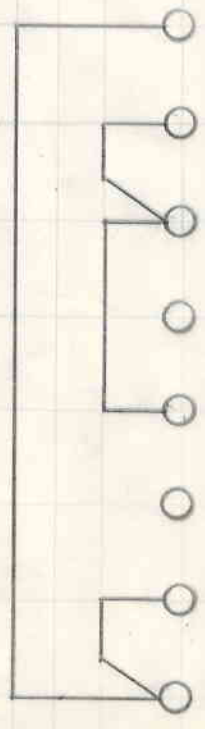

8 7 6 5 4 3 2 1

TB2 AND TB5 WIRING
SAME WIRING FOR BOTH

8 7 6 5 4 3 2 1

TB IDENTIFICATION

NO CONNECTION CONNECTION CONNECTION

TB-5 & TB-2 ARE ON LEFT SIDE LOOKING FROM FRONT

NRG CONTROL, INC. P.O. Box 389 (MAIL) WALLED LAKE •
1840 BRADSHAW CT. MI 48068 USA

SCALE: NONE

DATE: 7/24/89

APPROVED BY: *JL*

DRAWN BY: EB

REVISED:

USED ON: ALL POWER AMPS

DRAWING NUMBER

A 300015

LINE VOLTAGE WIRING

TB-2 & TB-5