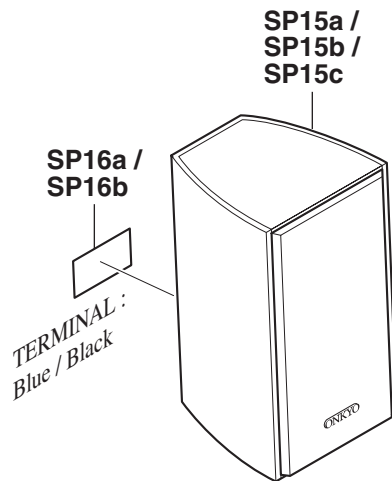

EXPLODED VIEWS-1
SKW-350 : PASSIVE SUBWOOFER

EXPLODED VIEWS-2

SKF-350F / SKC-350C / SKM-350S

<Note>

Cannot remove the speaker grill.

"SKF-350F (L)"

"SKF-350F (R)"

"SKC-350C"

"SKM-350S (L)"
NOT MAGNETICALLY SHIELDED

"SKM-350S (R)"
NOT MAGNETICALLY SHIELDED

<Notes>

USA and Canadian models : inch nut.

Other models : mm nut.

HTP-350

EXPLODED VIEWS PARTS LIST

<Notes>