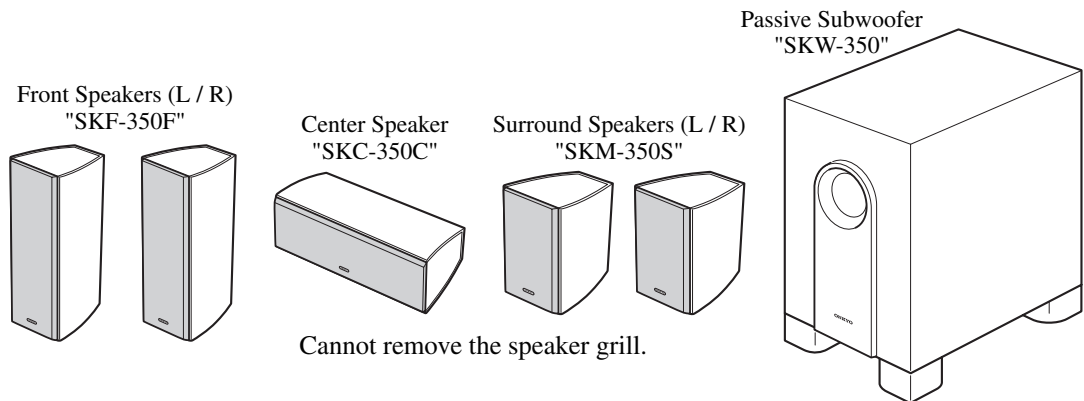

ONKYO SERVICE MANUAL

5.1-CH HOME THEATER SPEAKER PACKAGE MODEL HTP-350(B)/(S)

Black and Silver models

B MD	B : Color MD : USA model
S MC	S : Color MC : Canadian model
S MA	S : Color MA : Australian model
S MK	S : Color MK : Korean model
S MO	S : Color MO : World wide model