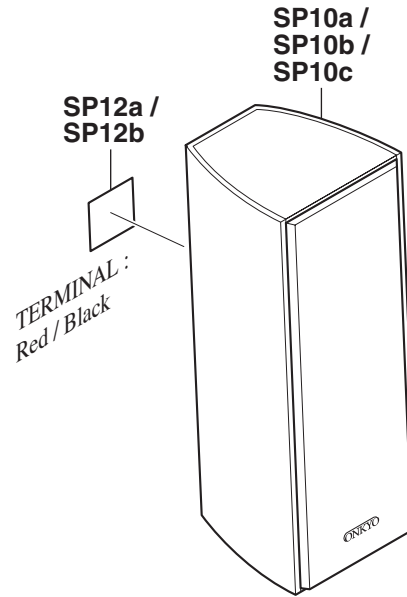

EXPLODED VIEWS-1
SKW-350 : PASSIVE SUBWOOFER

EXPLODED VIEWS-2

SKF-350F / SKC-350C / SKM-350S

<Note>

Cannot remove the speaker grill.

"SKF-350F (L)"

"SKF-350F (R)"

"SKC-350C"

"SKM-350S (L)"
NOT MAGNETICALLY SHIELDED

"SKM-350S (R)"
NOT MAGNETICALLY SHIELDED

<Notes>

USA and Canadian models : inch nut.

Other models : mm nut.

HTP-350

EXPLODED VIEWS PARTS LIST

<Notes>