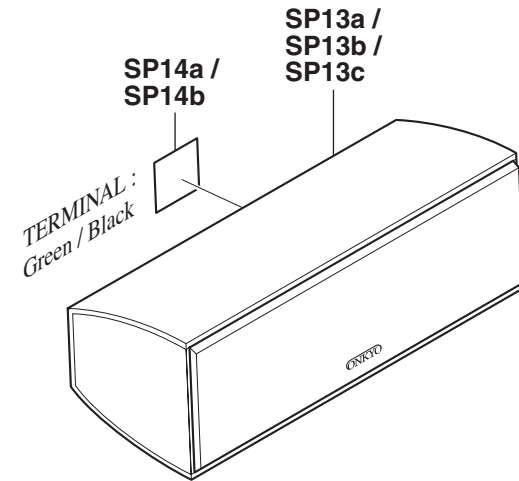

EXPLODED VIEWS-1
SKW-350 : PASSIVE SUBWOOFER

EXPLODED VIEWS-2

SKF-350F / SKC-350C / SKM-350S

<Note>

Cannot remove the speaker grill.

"SKF-350F (L)"

"SKF-350F (R)"

"SKC-350C"

"SKM-350S (L)"
NOT MAGNETICALLY SHIELDED

"SKM-350S (R)"
NOT MAGNETICALLY SHIELDED

<Notes>

USA and Canadian models : inch nut.

Other models : mm nut.

HTP-350

EXPLODED VIEWS PARTS LIST

<Notes>