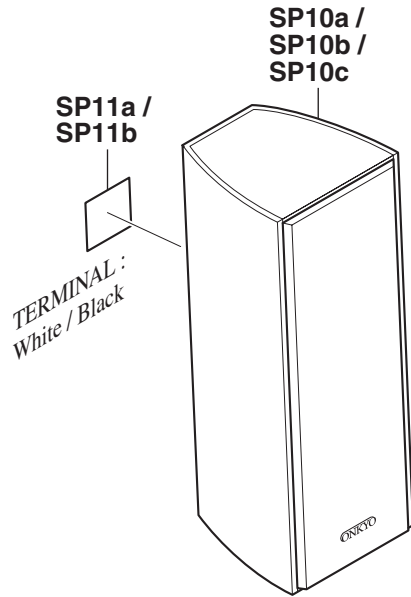

EXPLODED VIEWS-1
SKW-350 : PASSIVE SUBWOOFER

EXPLODED VIEWS-2

SKF-350F / SKC-350C / SKM-350S

<Note>

Cannot remove the speaker grill.

"SKF-350F (L)"

"SKF-350F (R)"

"SKC-350C"

"SKM-350S (L)"
NOT MAGNETICALLY SHIELDED

"SKM-350S (R)"
NOT MAGNETICALLY SHIELDED

<Notes>

USA and Canadian models : inch nut.

Other models : mm nut.

HTP-350

EXPLODED VIEWS PARTS LIST

<Notes>