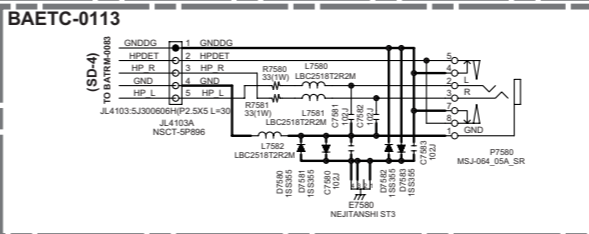

U015 Standby switch PC board BASW-0111