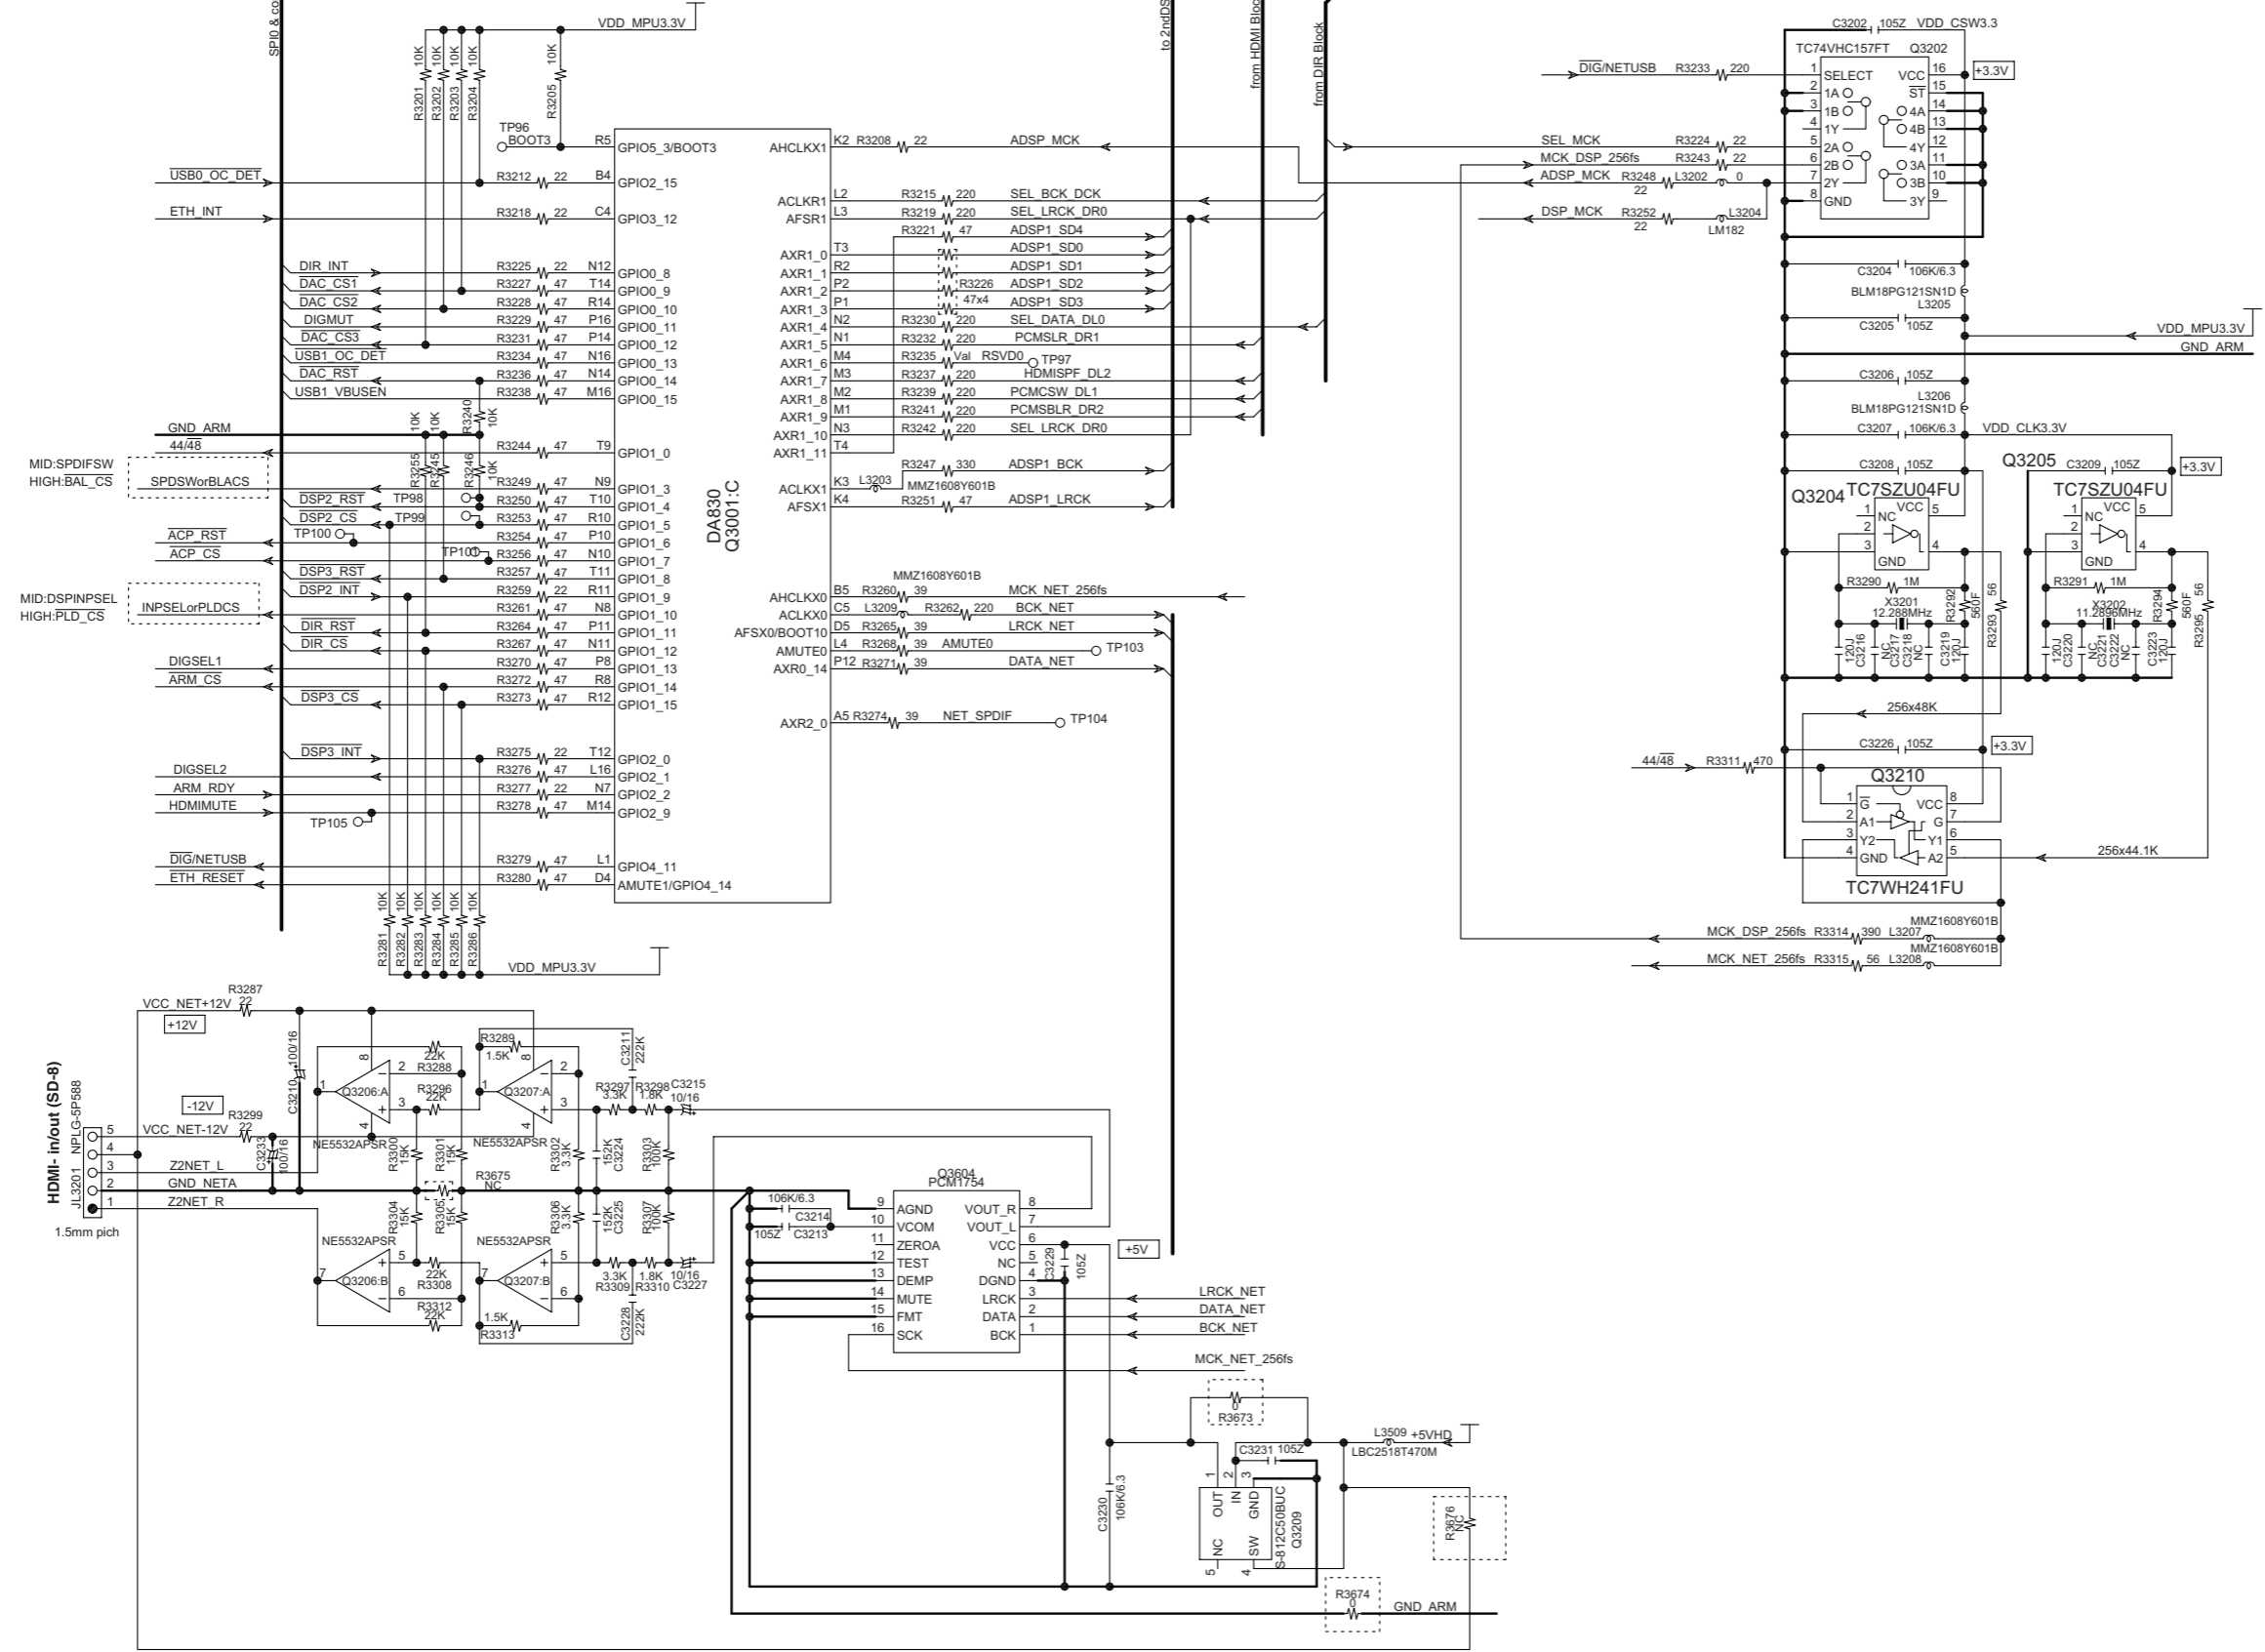

SCHEMATIC DIAGRAM-12 U023 HDMI CIRCUIT PC BOARD BAHDM-0132-5

NET/USB ZONE2 Section

1
2
3
4
5

SPI0 & control signals
to 2nd DSP
from HDMI Block
from DIR Block