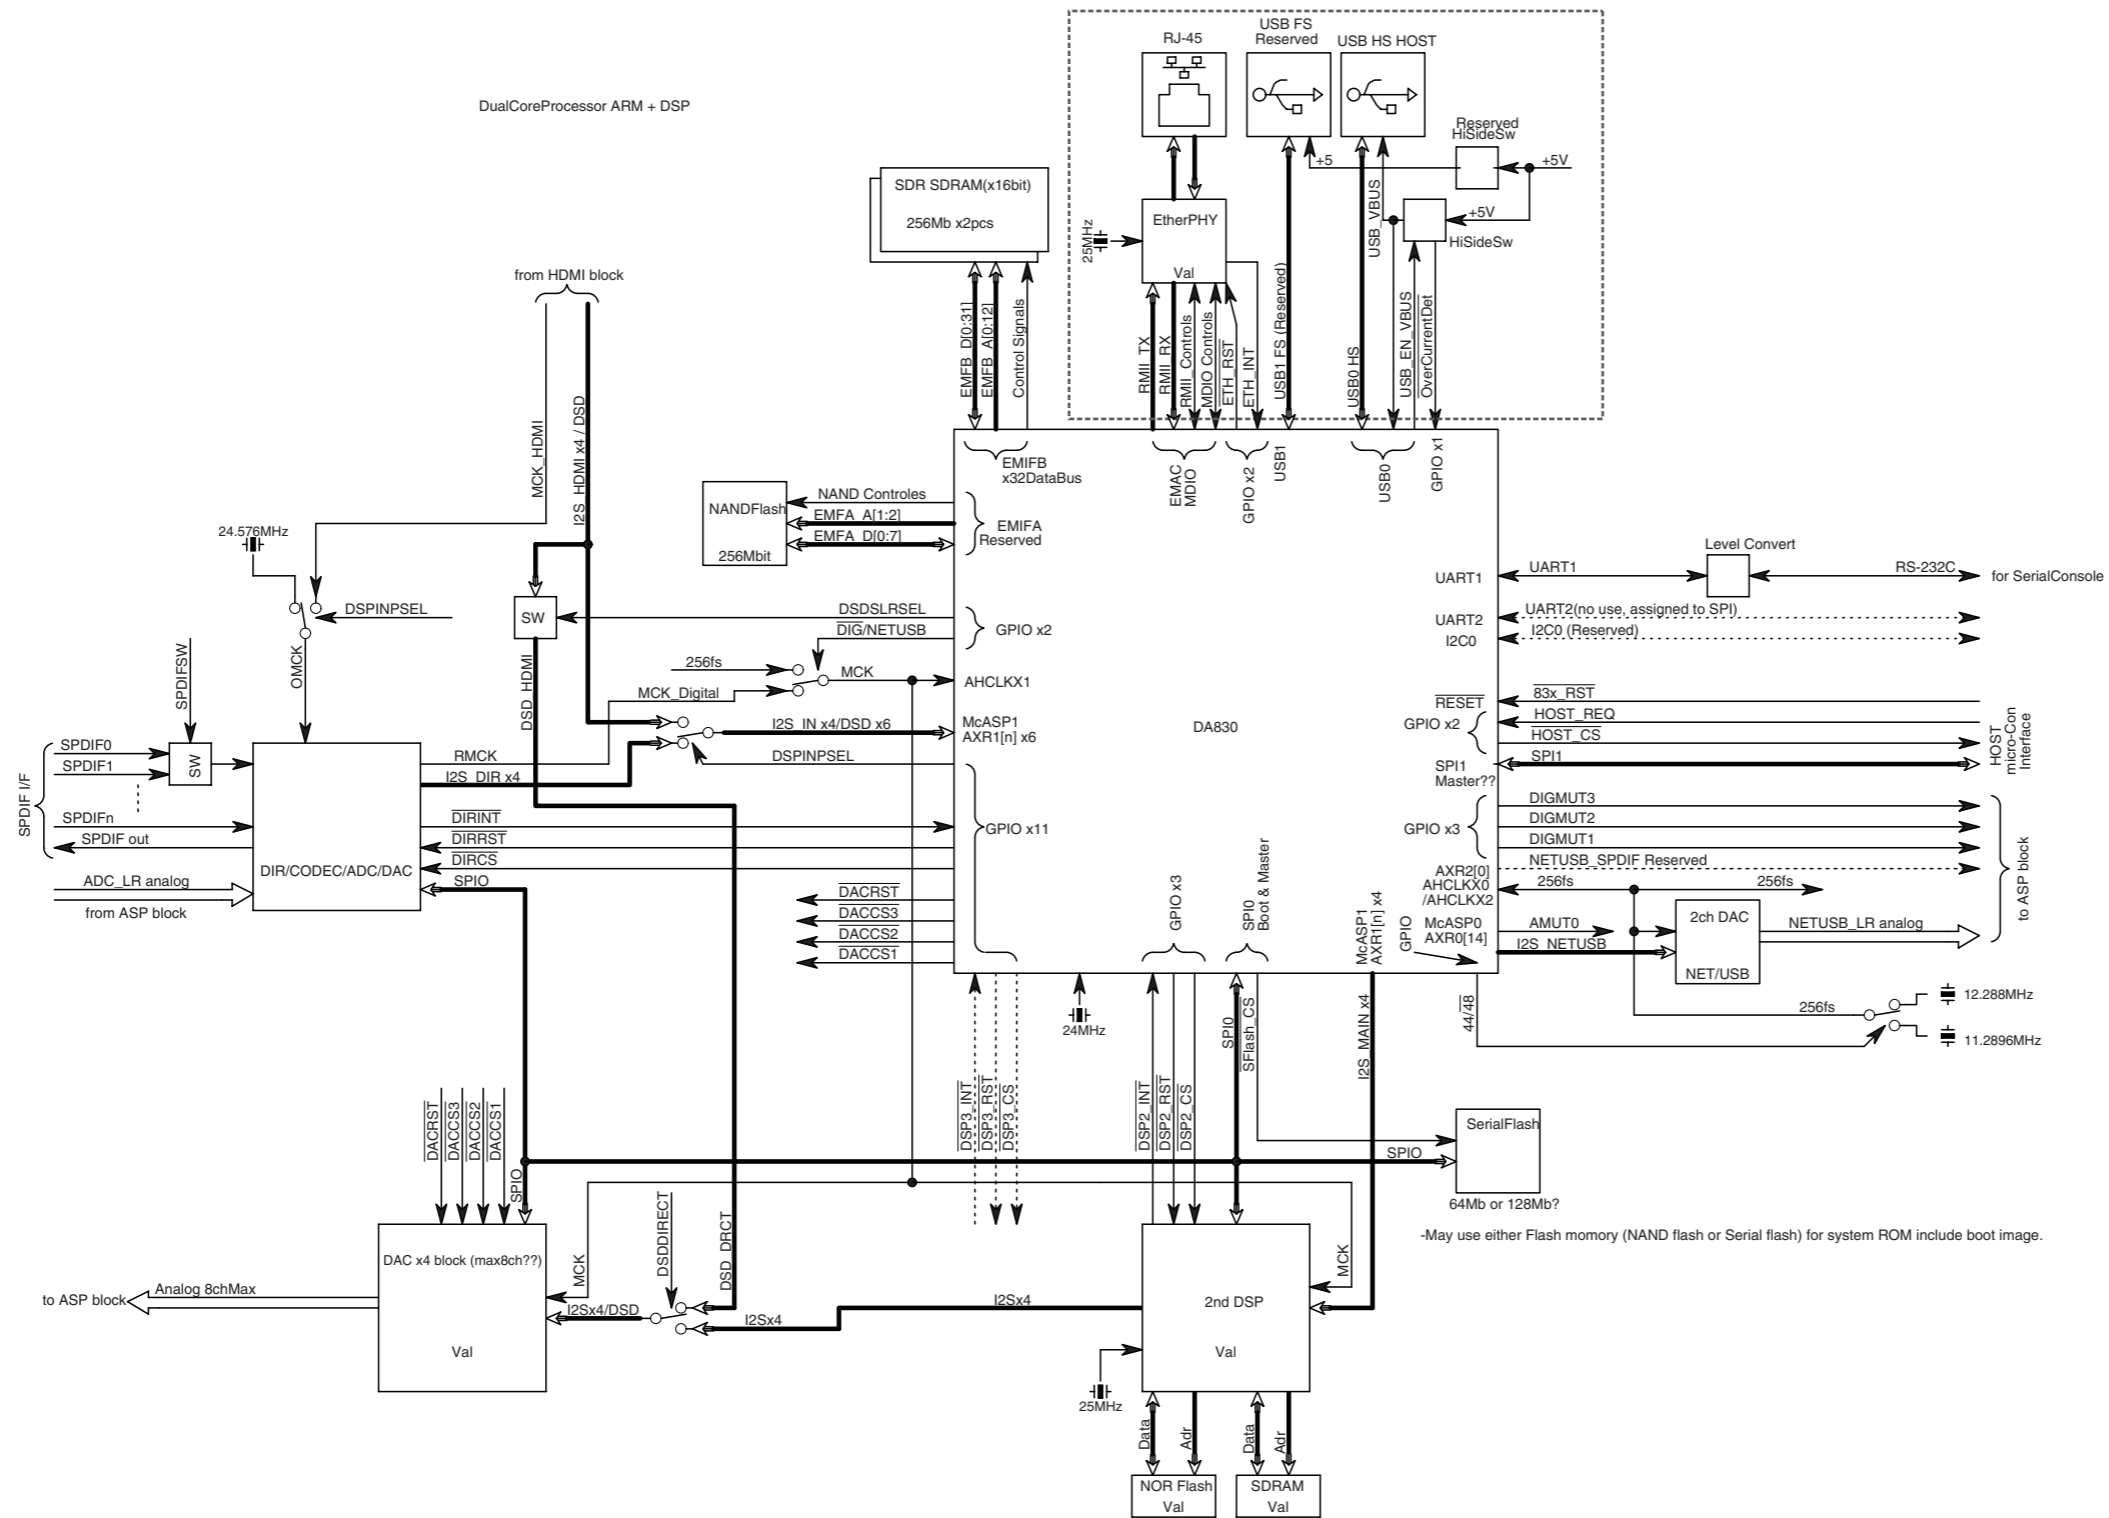

BLOCK DIAGRAM-2
VIDEO SECTION

2009 Mid RCV VIDEO BLK

U023 : BAHDM-0132
HDMI BOARD

BLOCK DIAGRAM-3

HDMI SECTION

U023:
HDMI CIRCUIT
PC BOARD
BAHDM-0132

BLOCK DIAGRAM-4

DSP/ ETHER/ USB SECTION