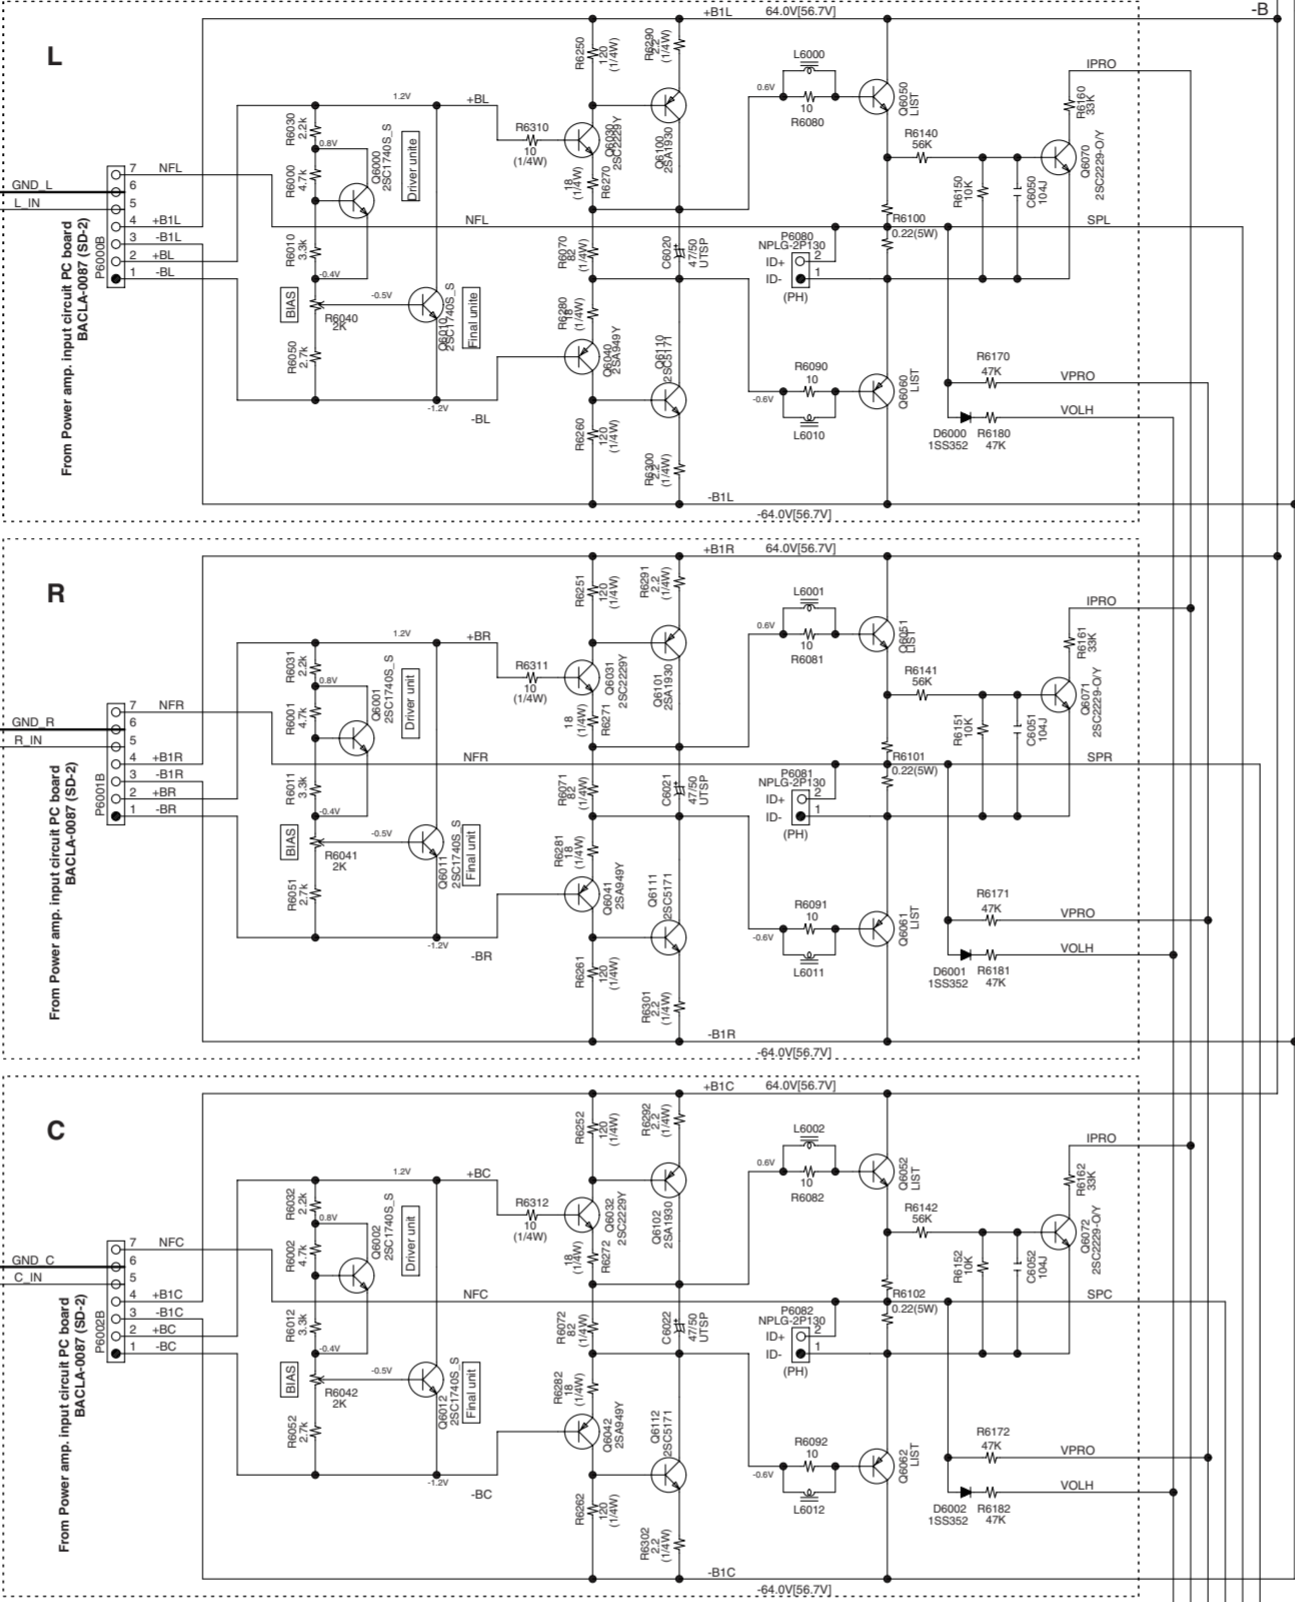

SCHEMATIC DIAGRAM-3

U001 AUDIO AMP. CIRCUIT PC BOARD BAAMP-0072

TX-SR707	TX-SR807
Q6050 - Q6056	2SC5242 TTC0001
Q6060 - Q6066	2SA1962 TTA0001

U004 AC INLET TERMINAL PC BOARD BAETC-0089

U003 THERMISTOR PC BOARD BAETC-0074

To Speaker terminal PC board BATRM-0063 (SD-4)

FROM TRANSFORMER

From BAASP-0073

To Speaker terminal PC board BATRM-0063 (SD-4)

From Amplifier circuit PC board BAAMP-0072

To Speaker terminal PC board BAASP-0073

BAAMP-0072