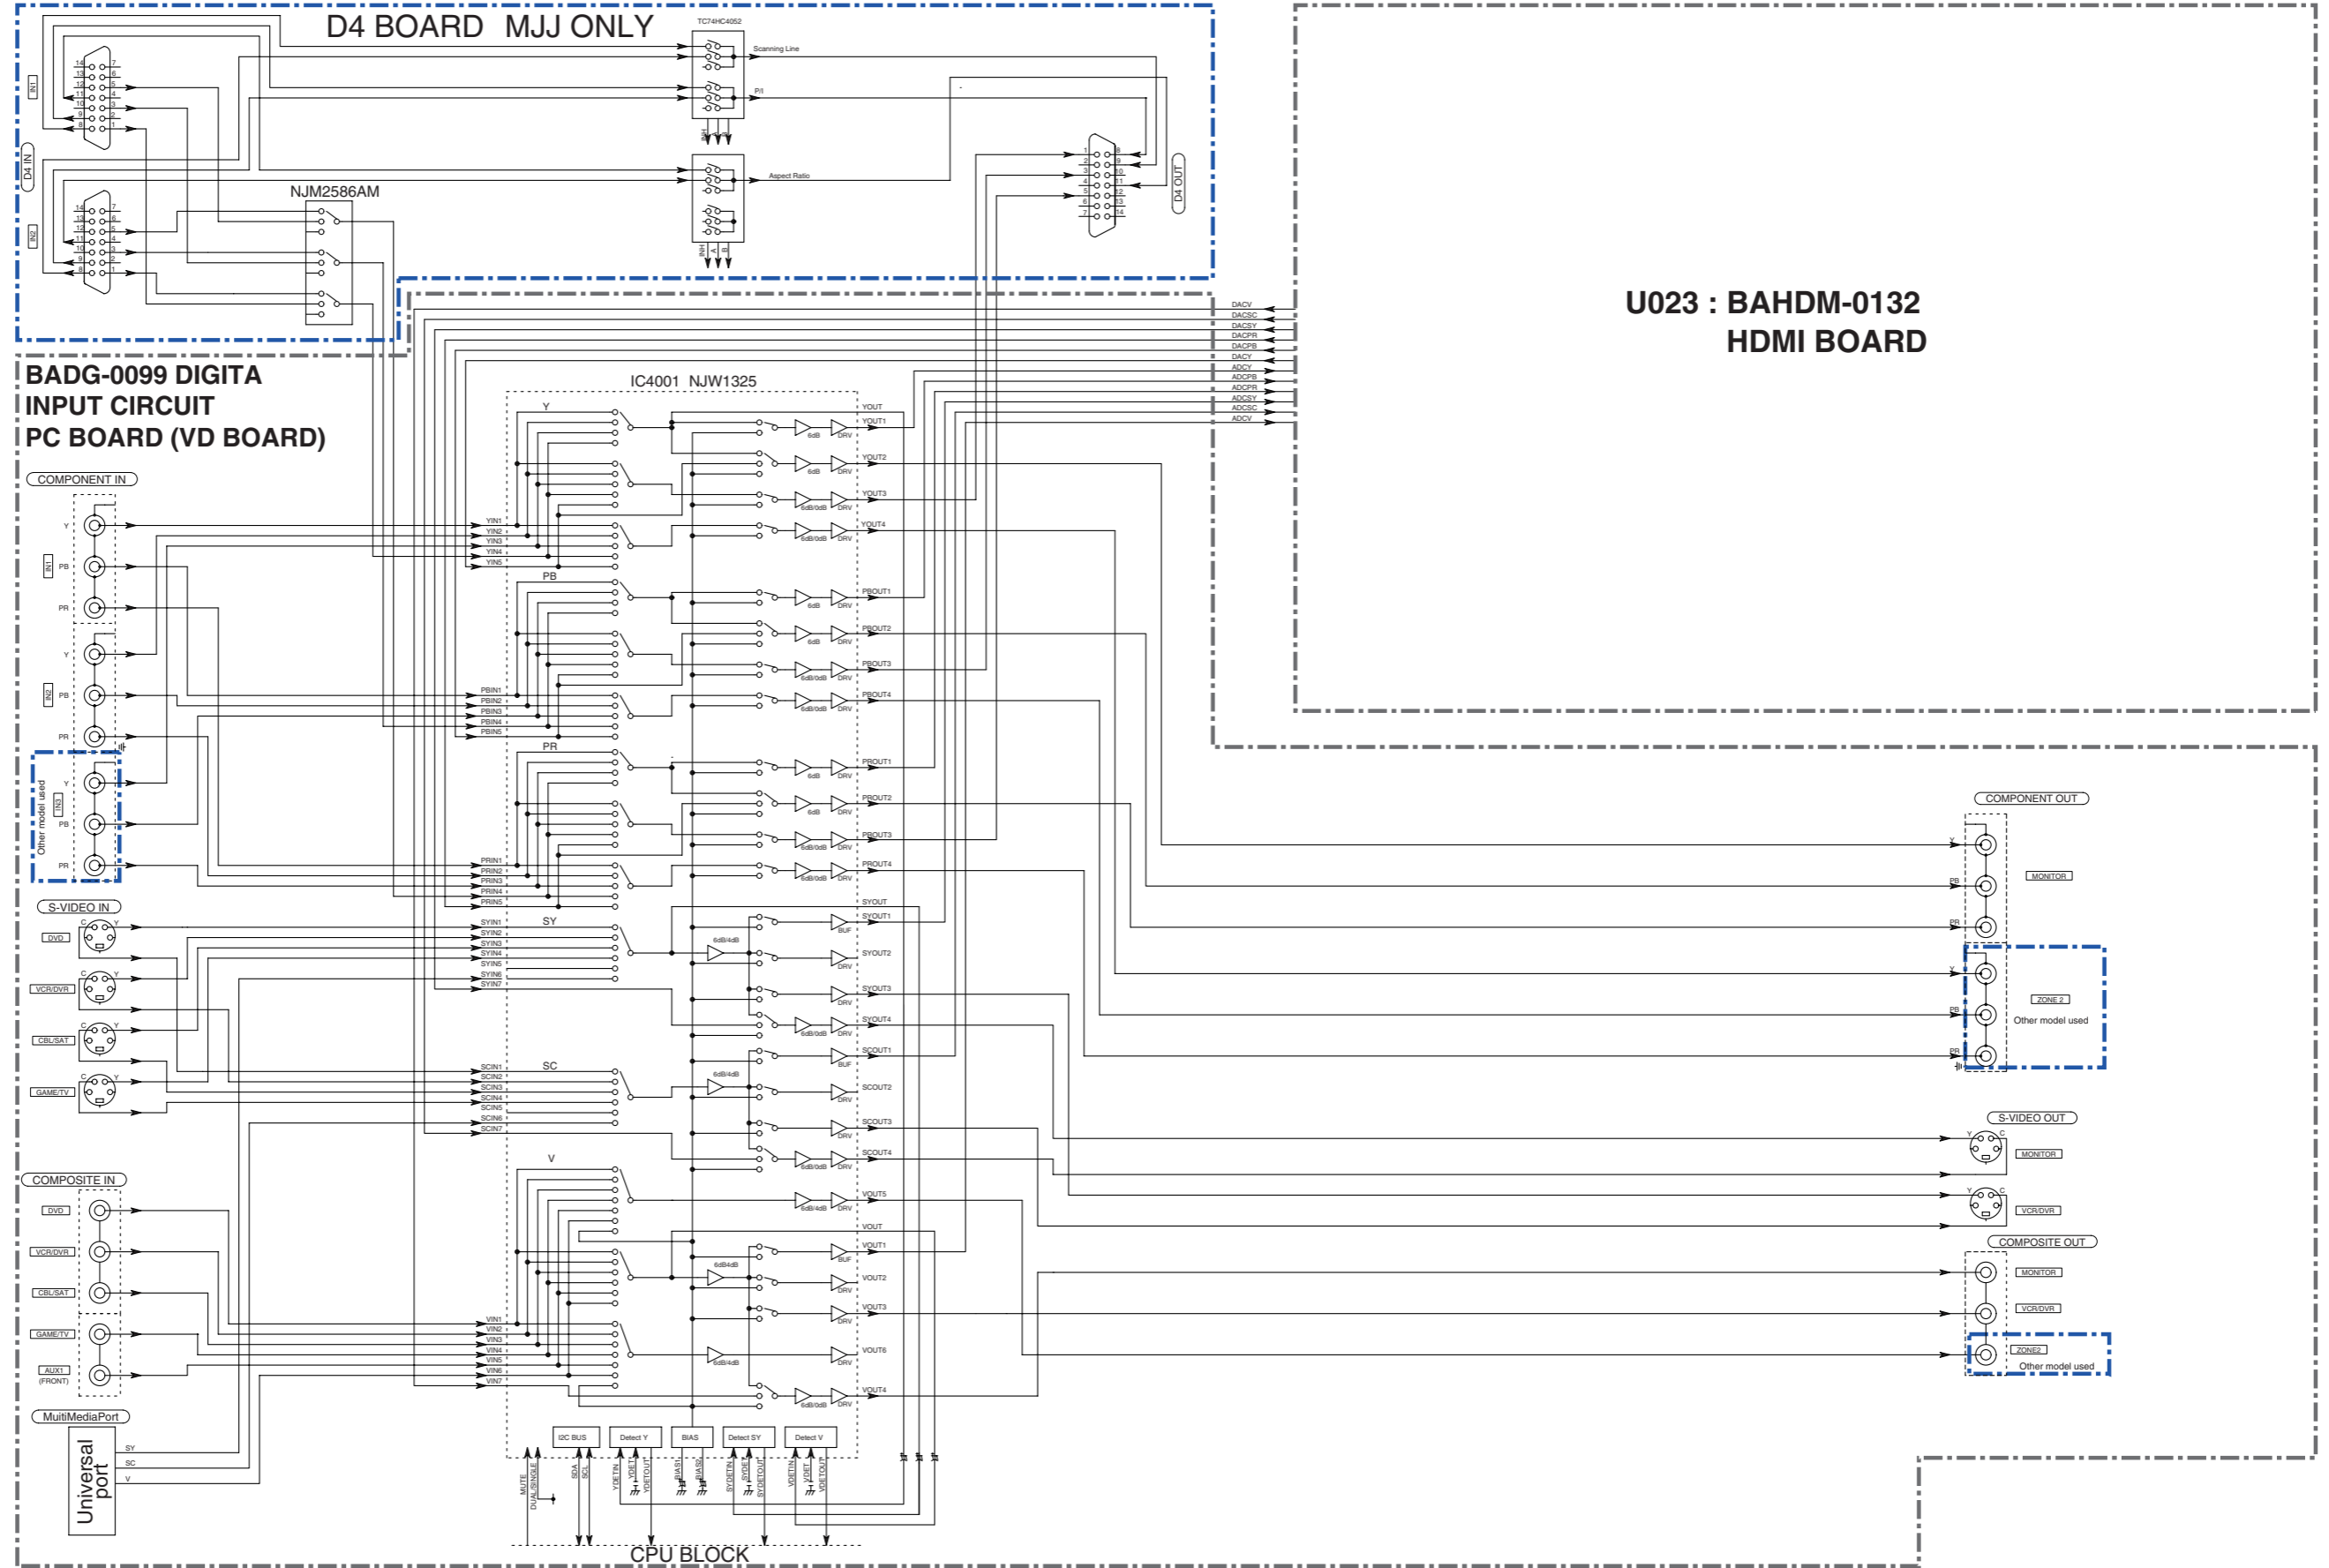

BLOCK DIAGRAM-2
VIDEO SECTION

2009 Mid RCV VIDEO BLK

U023 : BAHDM-0132
HDMI BOARD