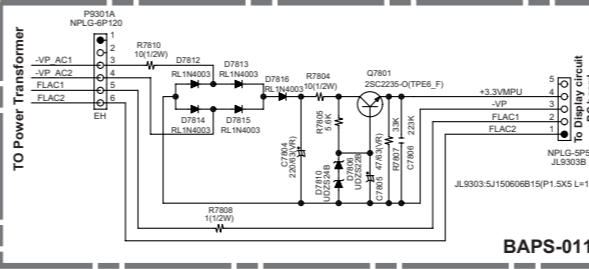

U016 FL Power supply PC board BAPS-0112