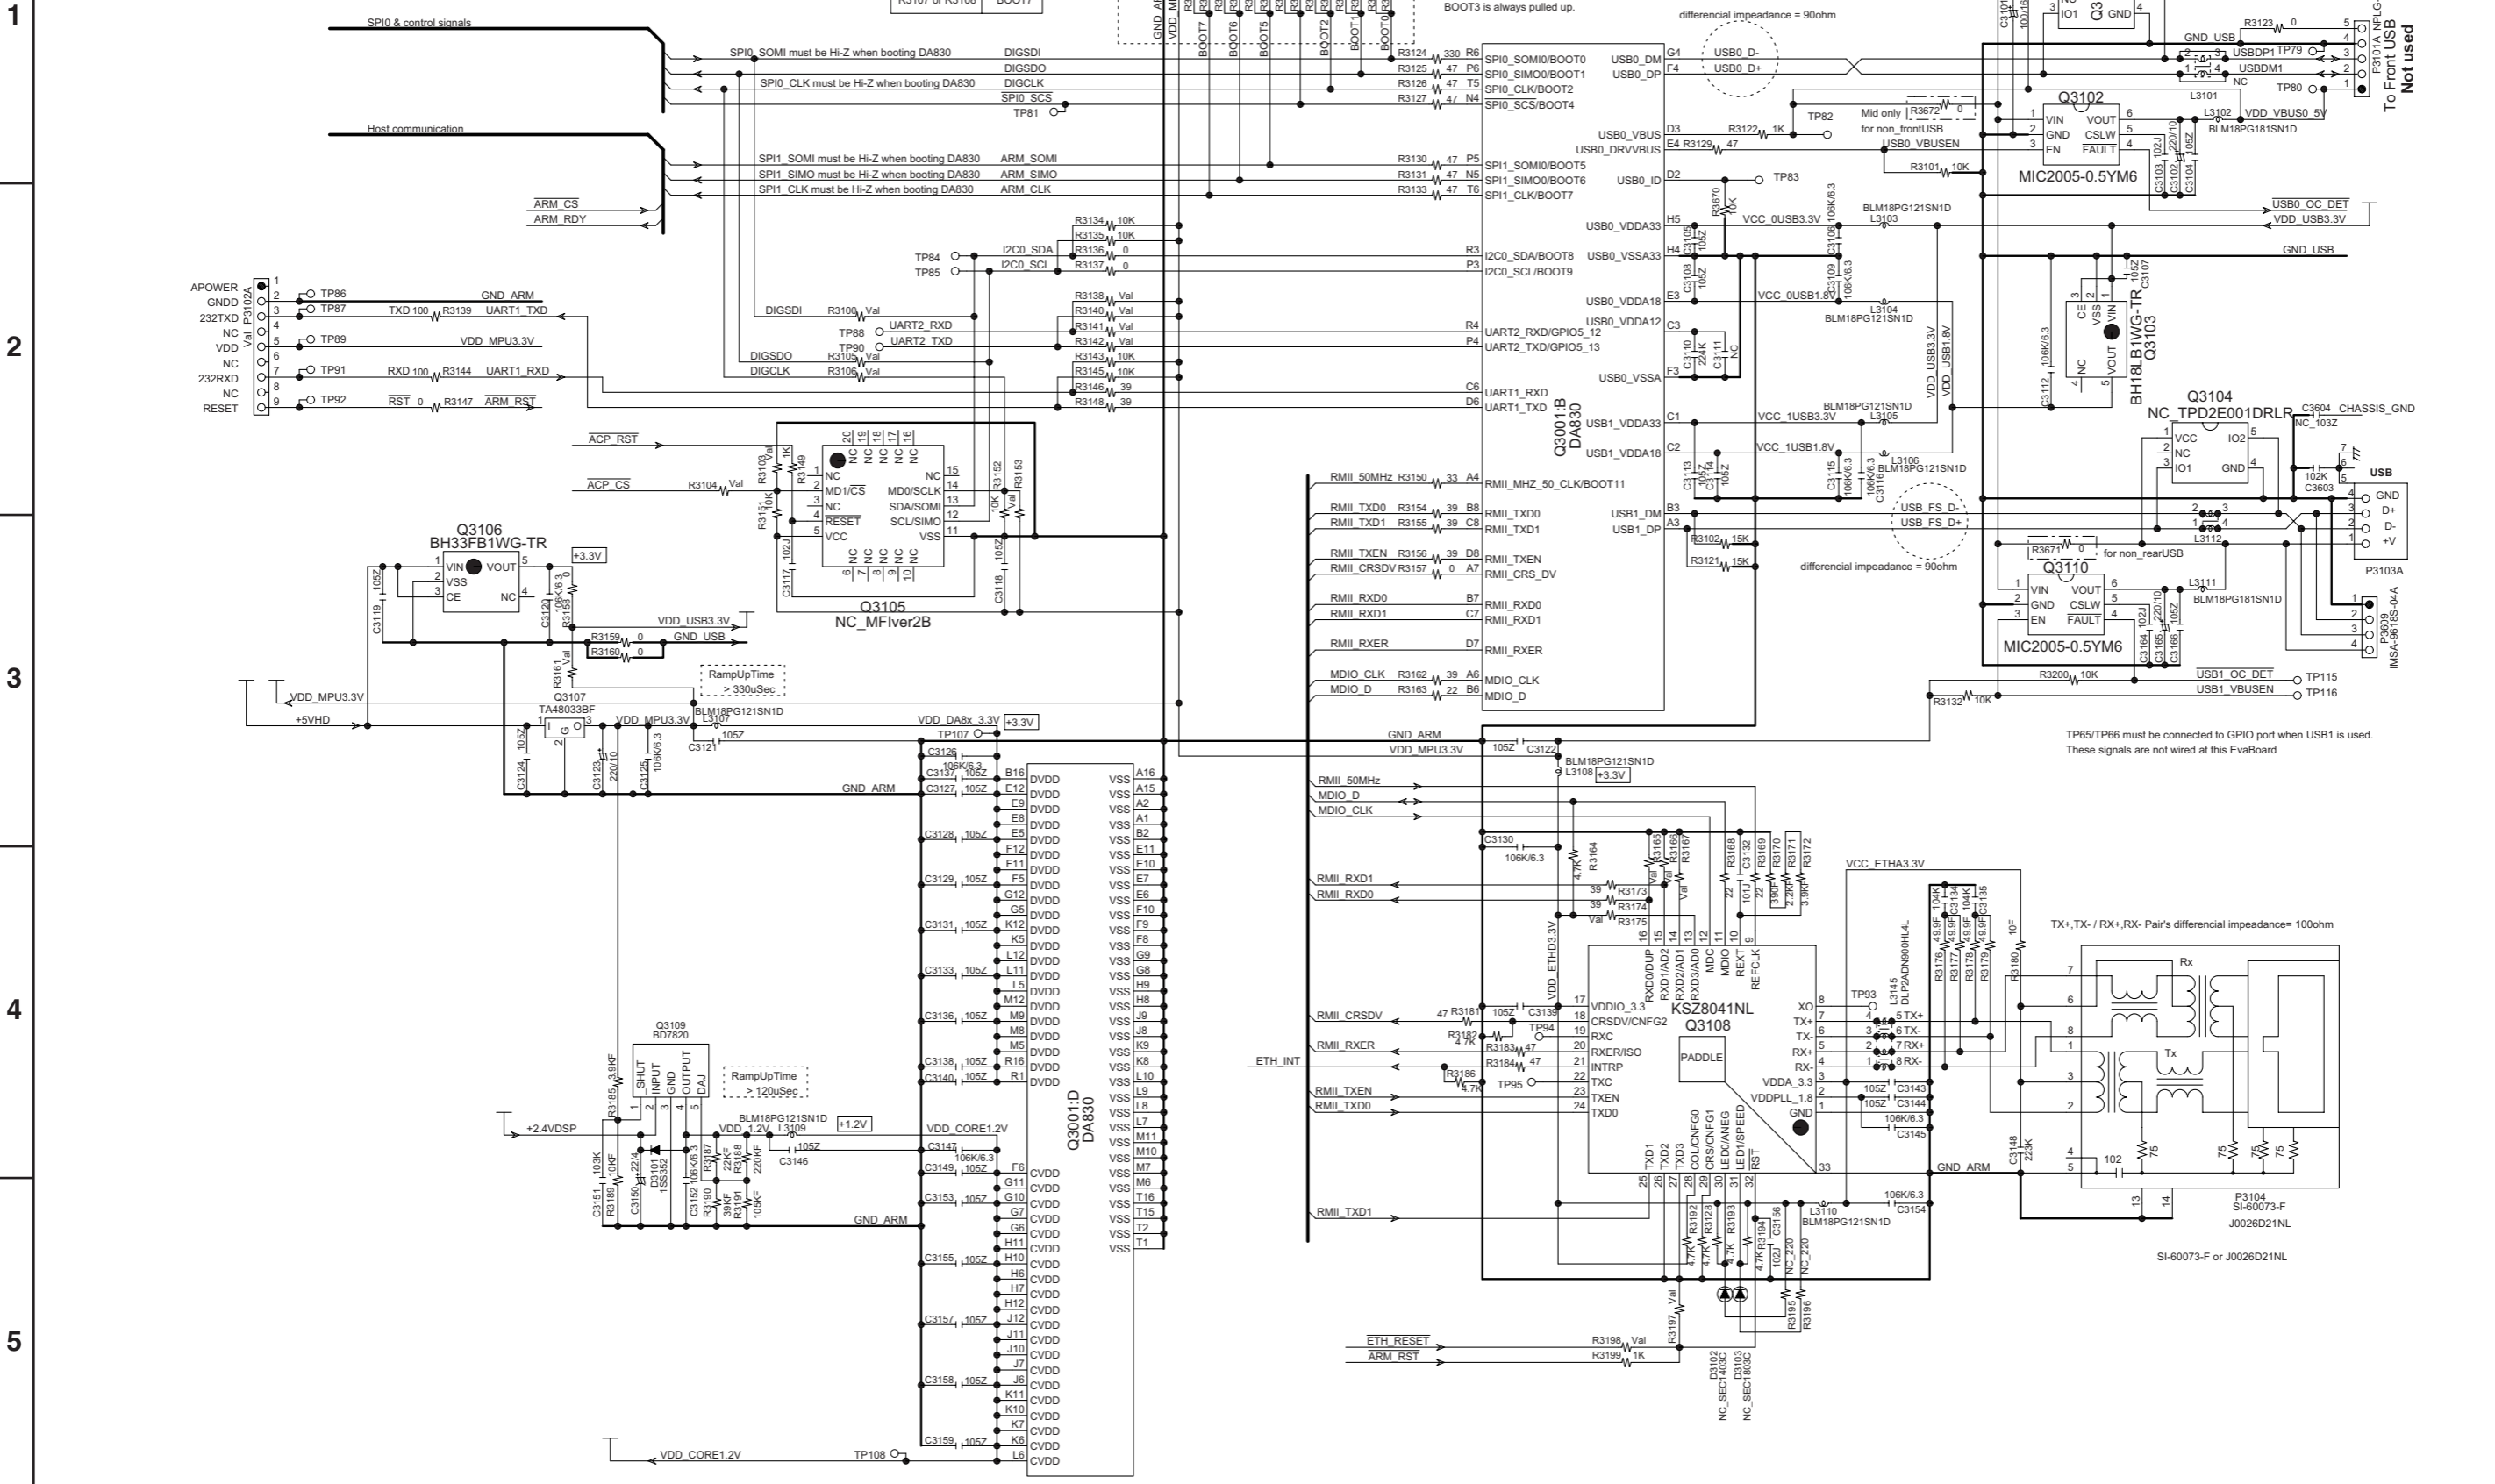

SCHEMATIC DIAGRAM-13 U023 HDMI CIRCUIT PC BOARD BAHDM-0132-6

NET/USB Power Section

R3115 or R3116	BOOT2
R3111 or R3112	BOOT5
R3109 or R3110	BOOT6
R3107 or R3108	BOOT7

Boot Opt.			
NAND	UART1	SPI0	
BOOT7	L	H	L
BOOT1	H	L	L
BOOT0	H	L	H
BOOT3	H	L	H
BOOT2	H	L	H

BOOT3 is always pulled up.

TP65/TP66 must be connected to GPIO port when USB1 is used. These signals are not wired at this EvaBoard

TX+, TX- / RX+, RX- Pair's differential impedance= 100ohm

P3104 SI-60073-F J0026D21NL
SI-60073-F or J0026D21NL

1

2

3

4

5