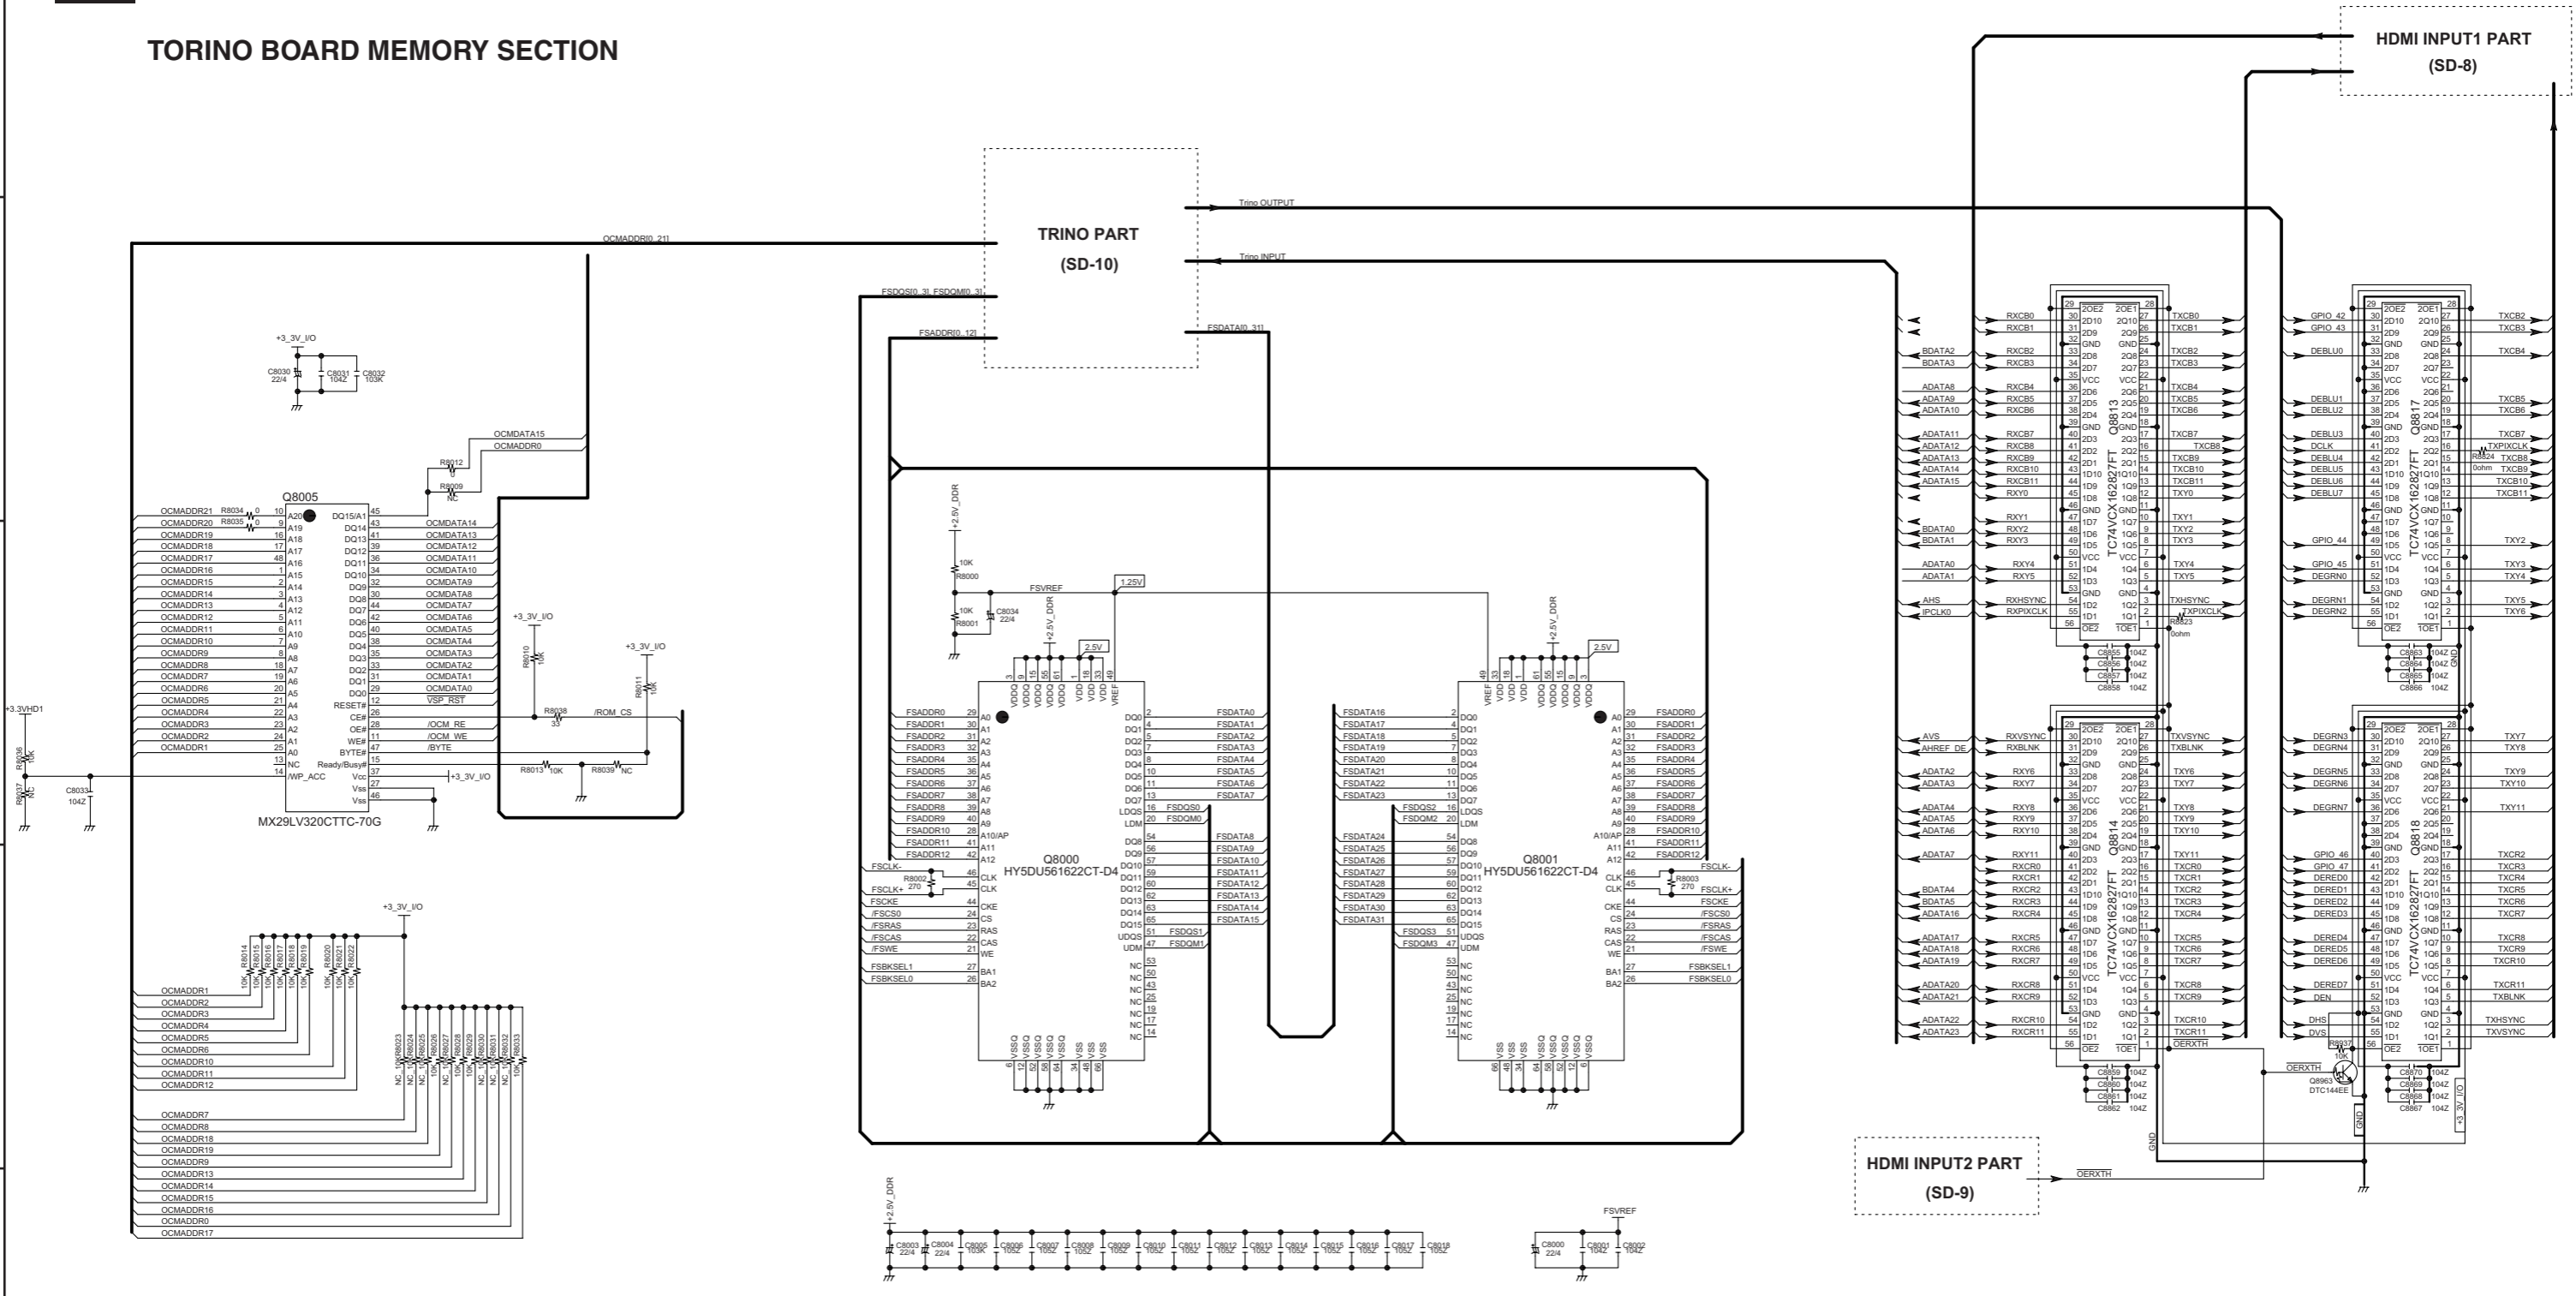

A B C D E F G H

SCHEMATIC DIAGRAM-11

U023 HDMI CIRCUIT PC BOARD BAHDM-0132-4

TORINO BOARD MEMORY SECTION

1

2

3

4

5

HDMI INPUT1 PART (SD-8)

HDMI INPUT2 PART (SD-9)