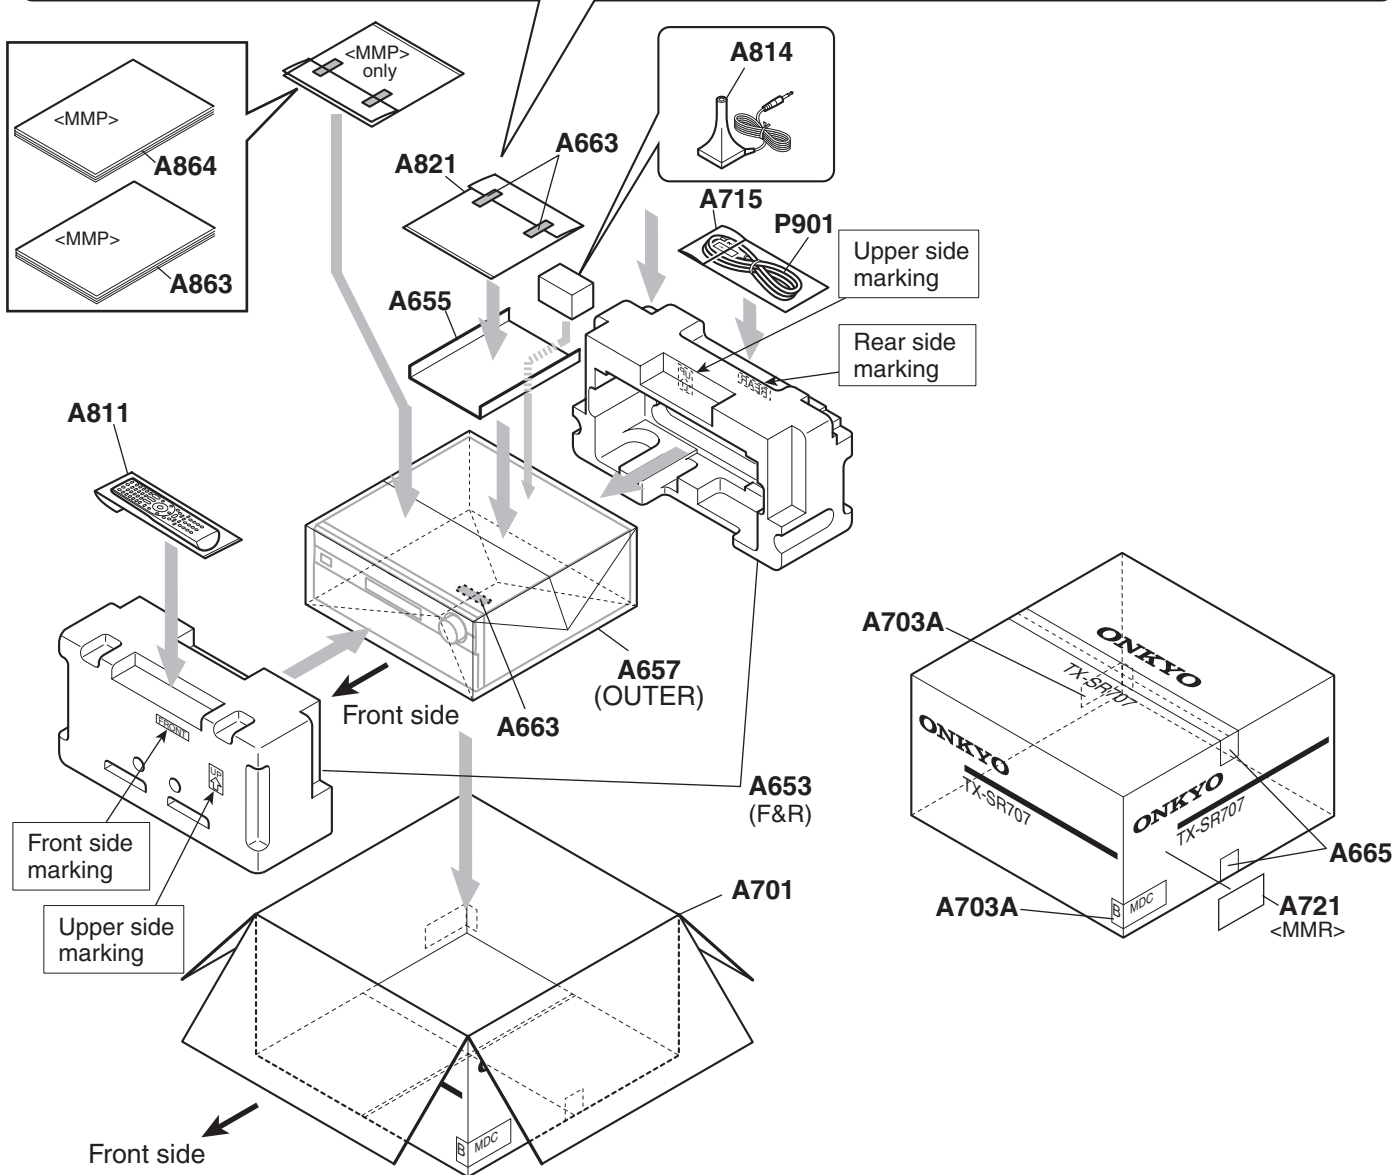

SCHEMATIC DIAGRAM-19

U024 FRONT HDMI TERMINAL PC BOARD
BAHDM-0290

1
2
3
4

To HDMI circuit PC board
 BAHDM-0132 (SD-8)

PACKING PROCEDURE

PARTS LIST

TX-SR707

<NOTES>