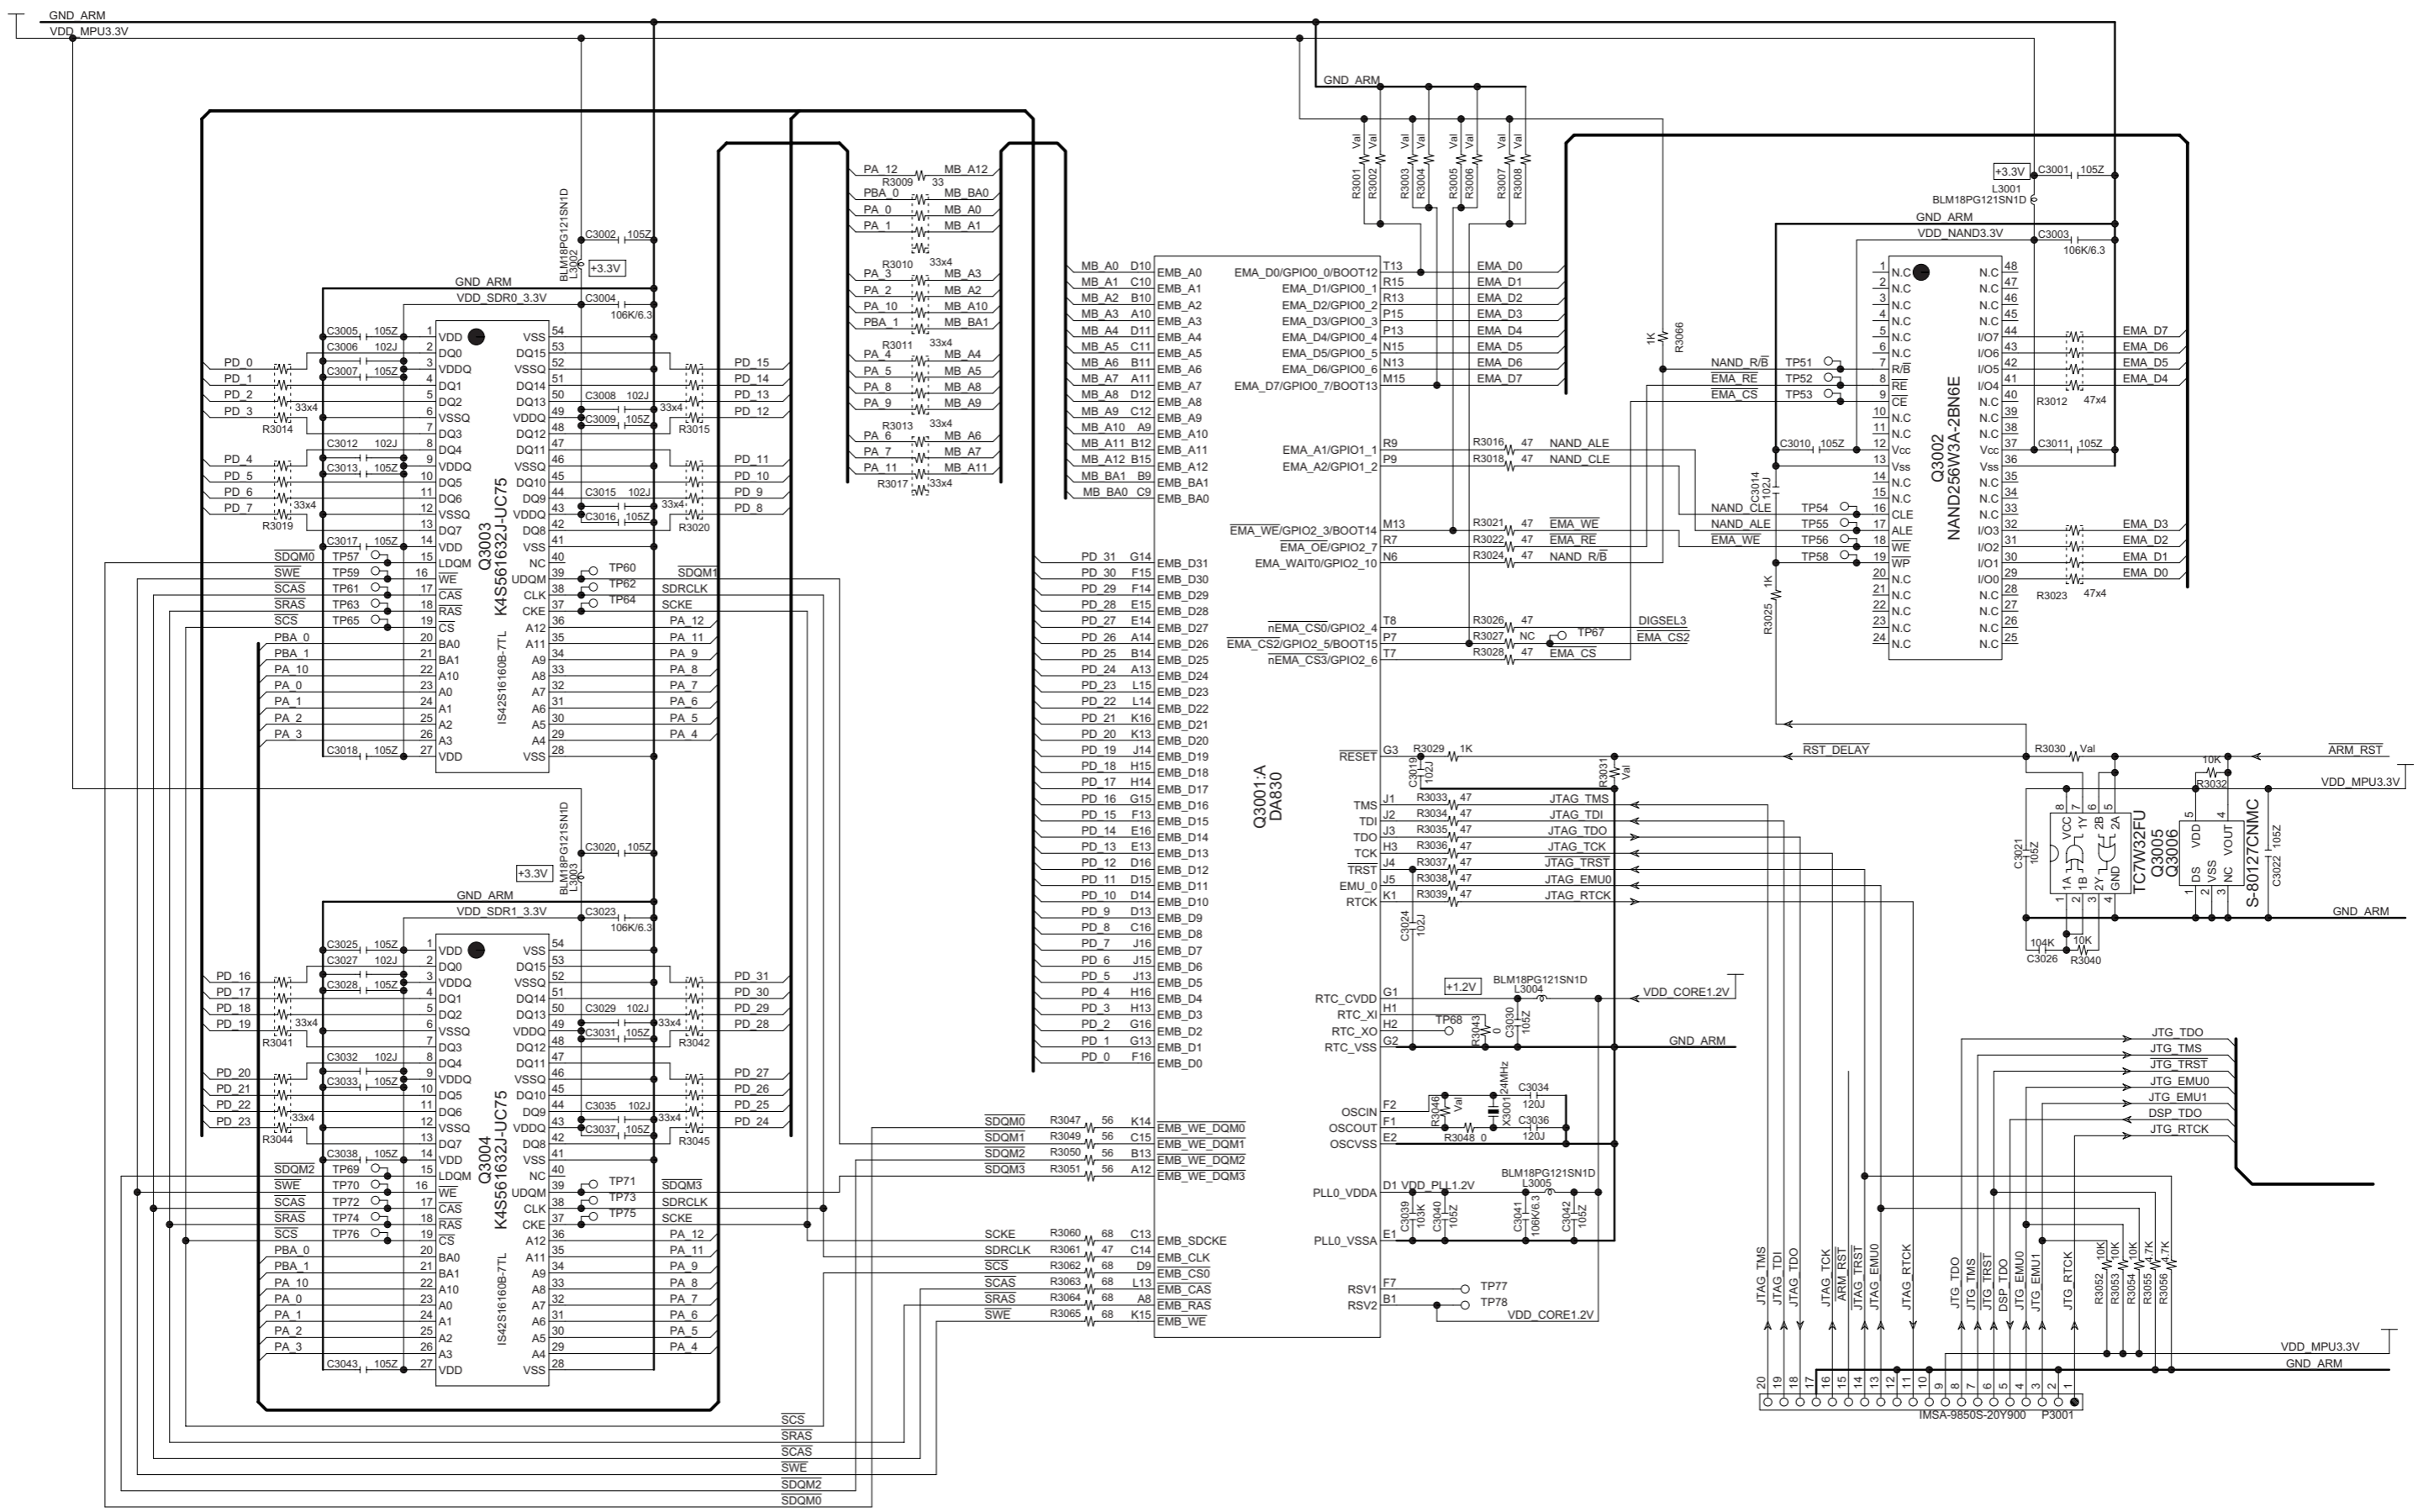

U023 HDMI CIRCUIT PC BOARD BAHDM-0132-7

1

2

3

4

5

SCHEMATIC DIAGRAM-15
DSP CONNECTION SECTION

U023 HDMI CIRCUIT PC BOARD BAHDM-0132-8