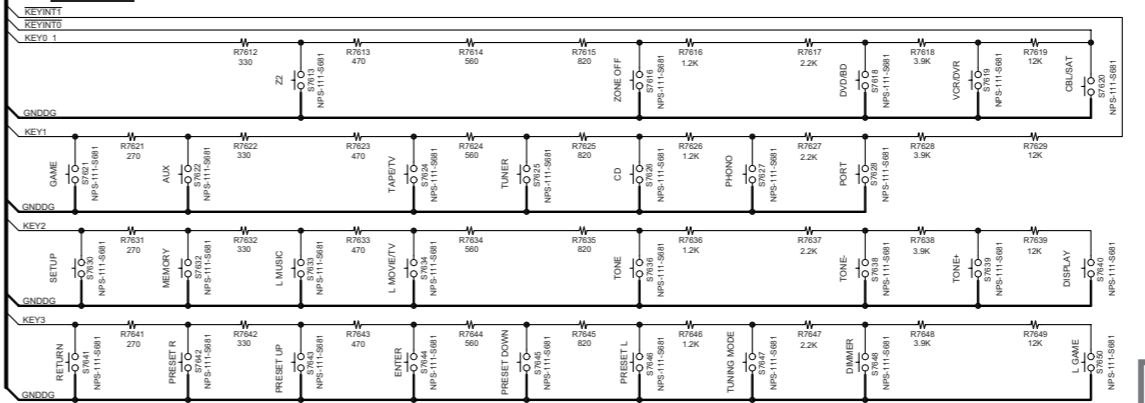

U017 Headphone terminal PC board BAETC-0113