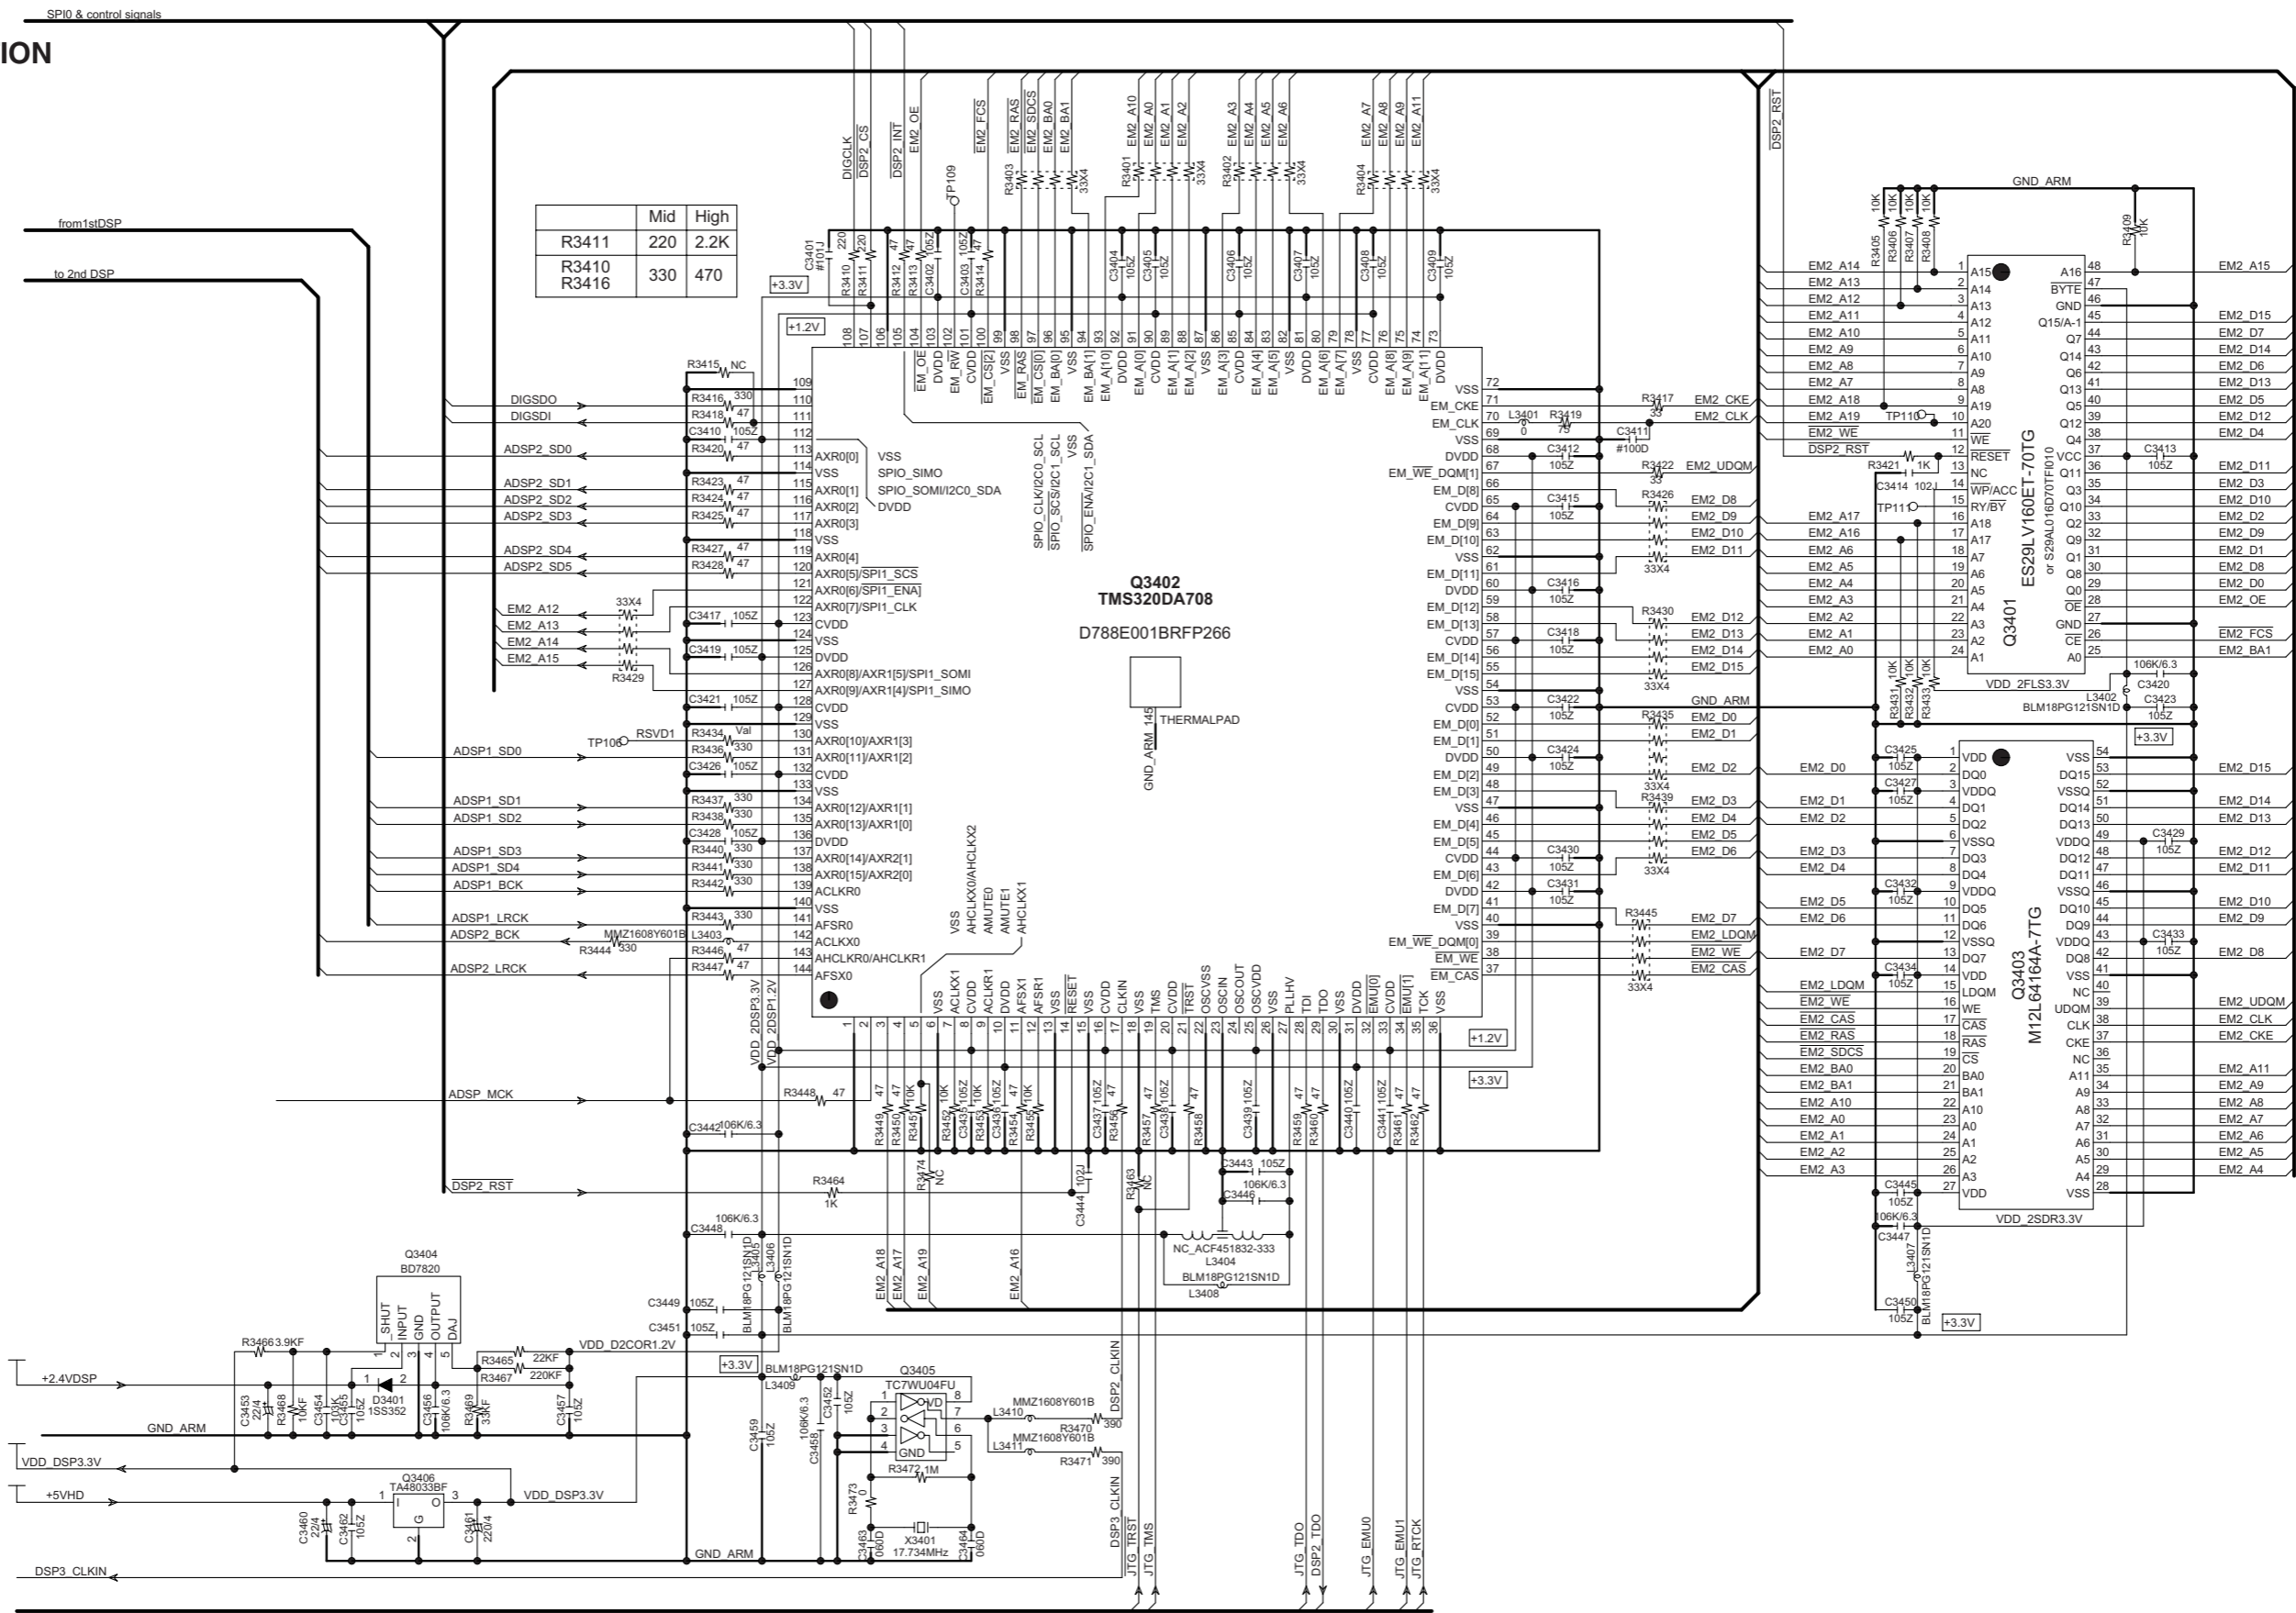

1

2

3

4

SCHEMATIC DIAGRAM-16

U023 HDMI CIRCUIT PC BOARD BAHDM-0132-9

2ND DSP SECTION

SCHEMATIC DIAGRAM-17 3RD DSP SECTION