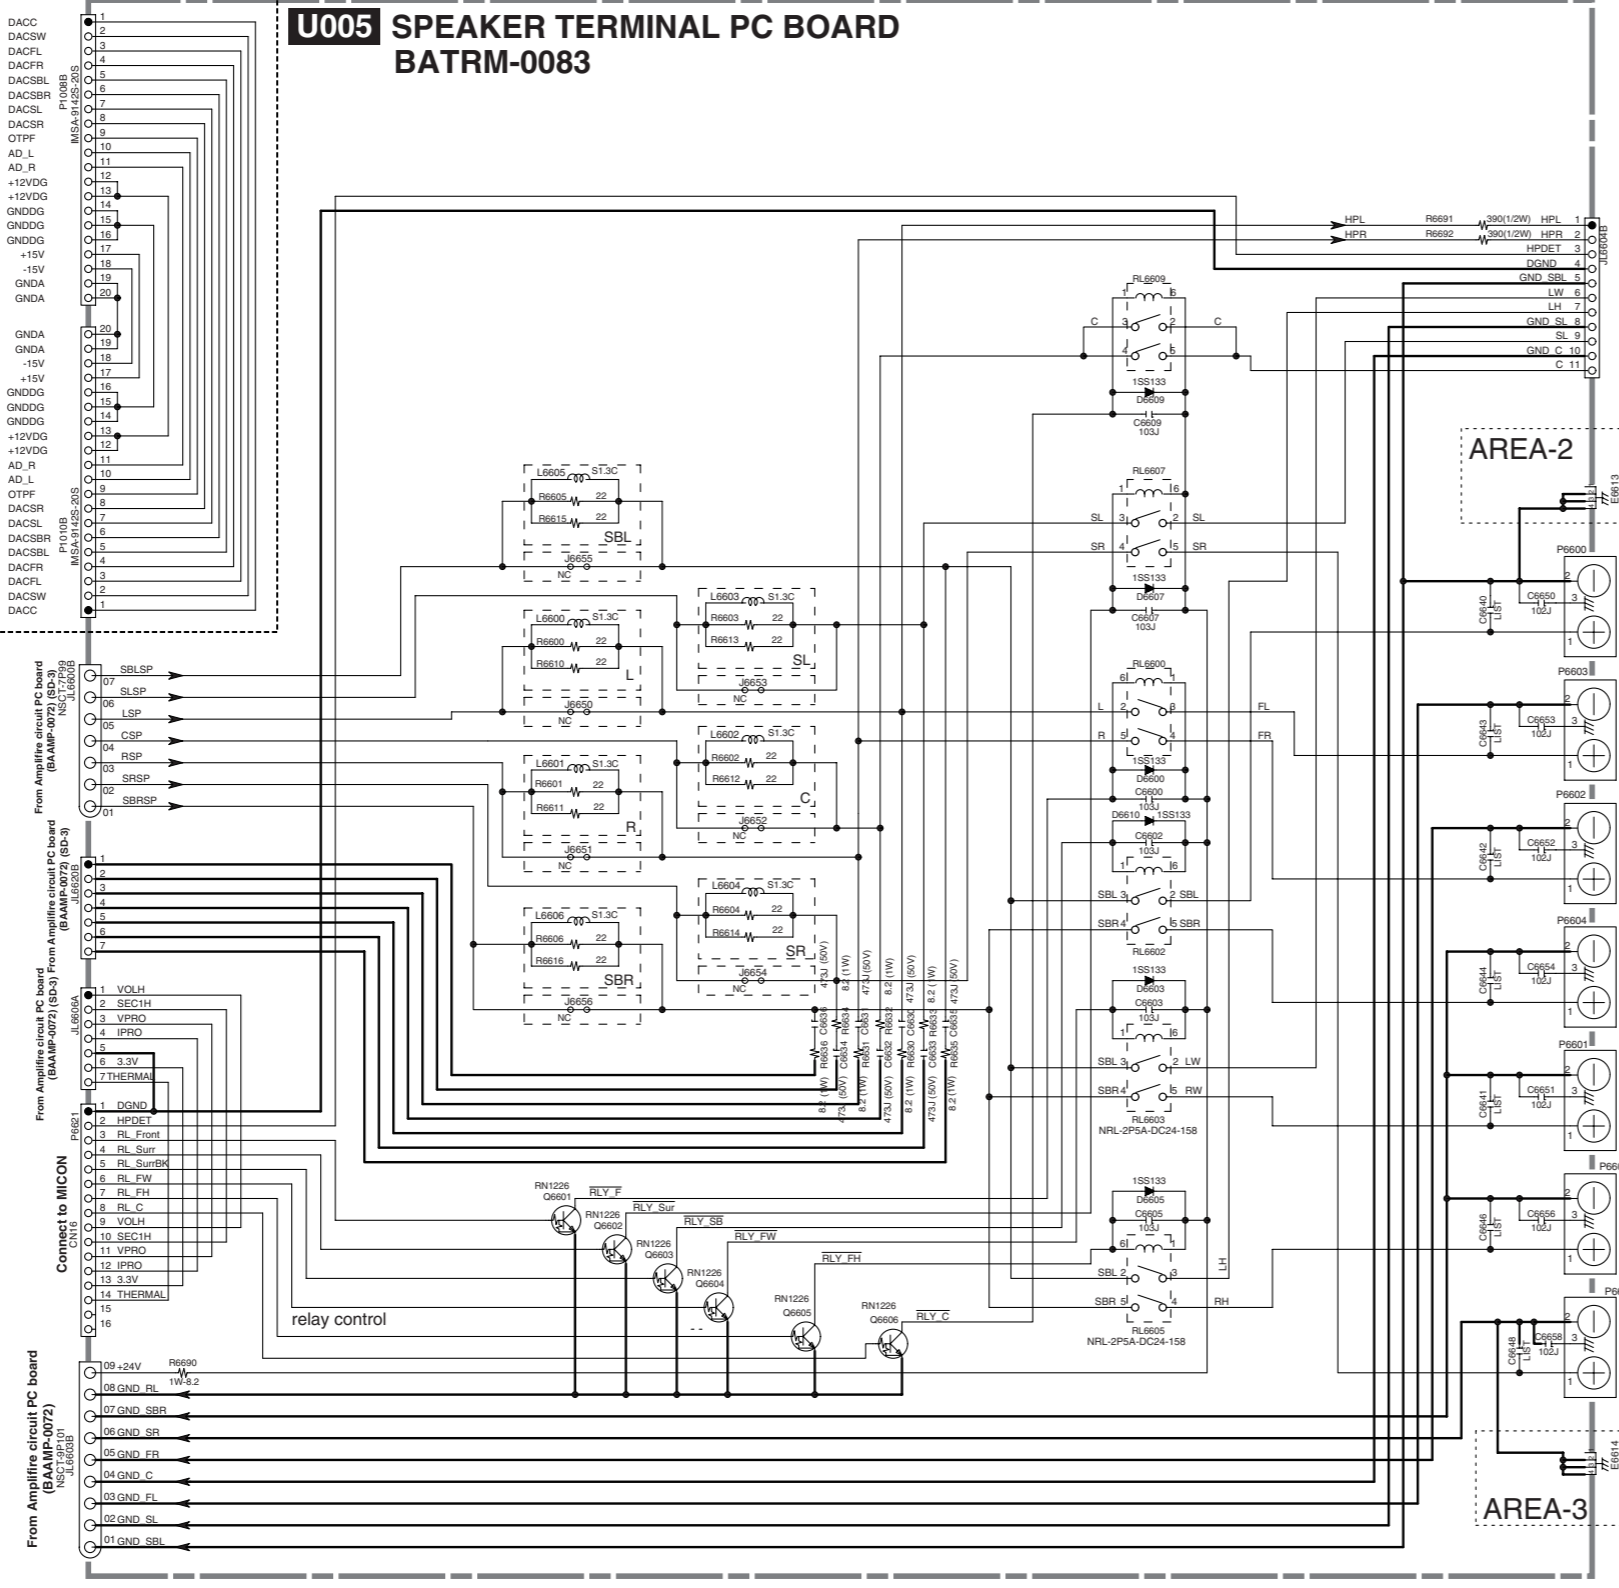

From Amplifier circuit PC board BAAMP-0072

To Speaker terminal PC board BAASP-0073

BAAMP-0072

SCHEMATIC DIAGRAM-4

AREA-1

U005 SPEAKER TERMINAL PC BOARD
BATRM-0083

AREA-4

AREA-5