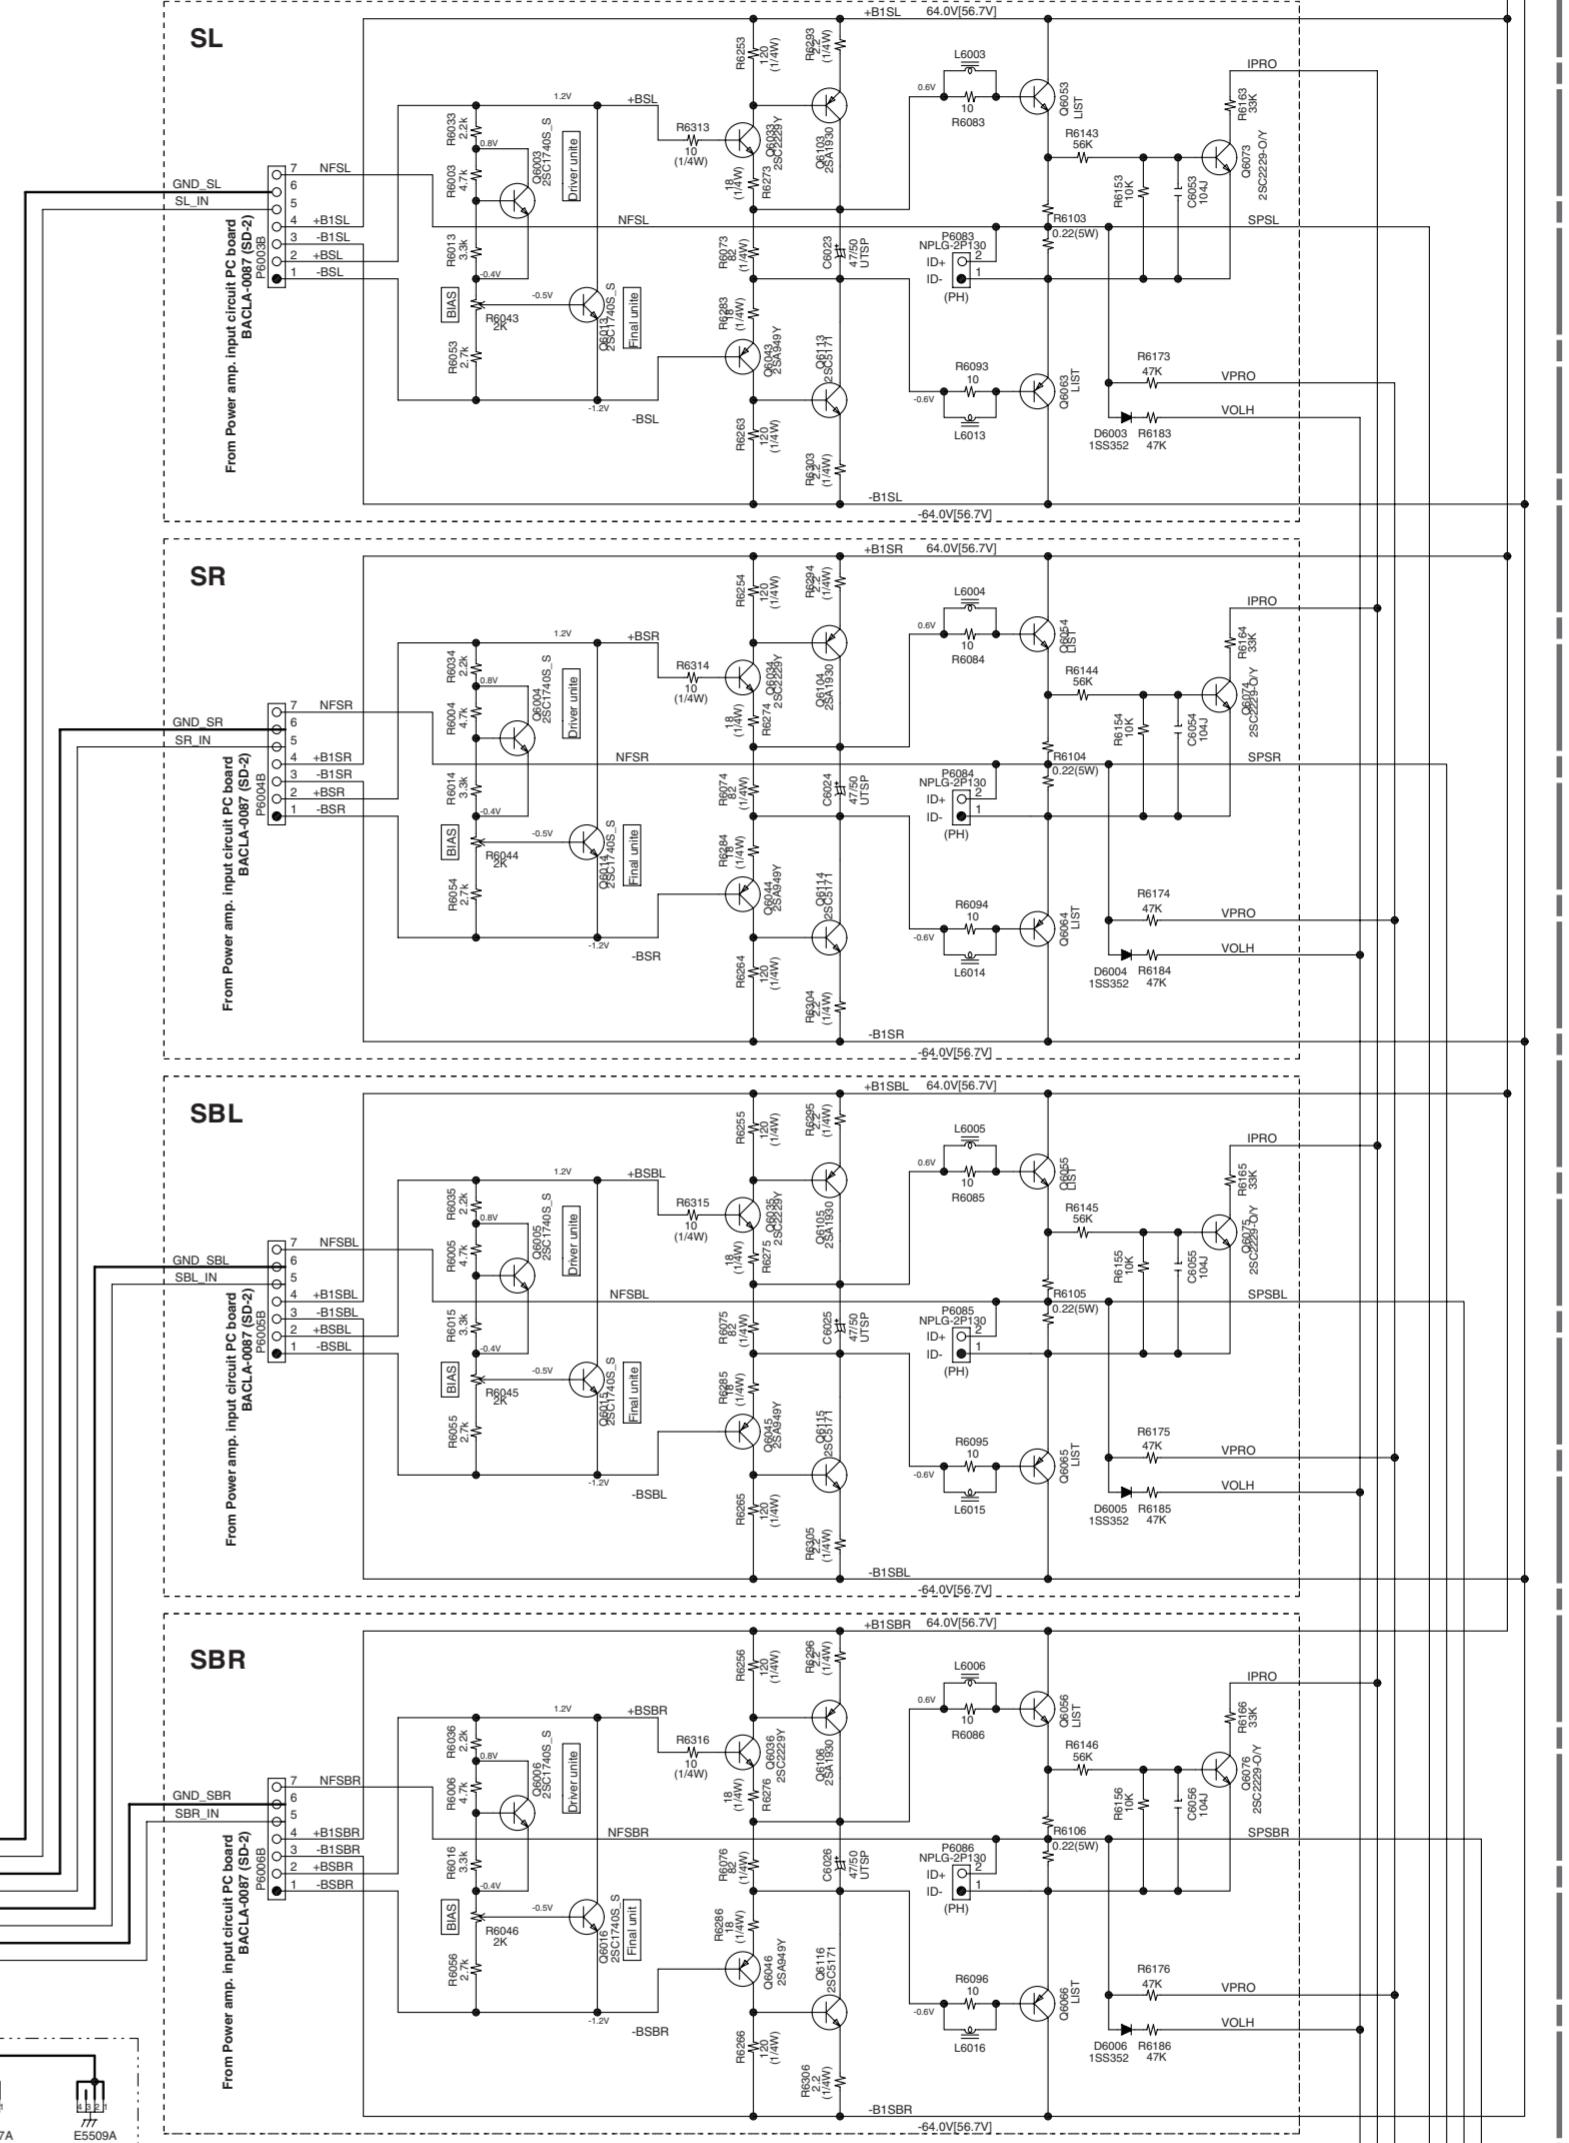

SCHEMATIC DIAGRAM-3

U001 AUDIO AMP. CIRCUIT PC BOARD BAAMP-0072

TX-SR707	TX-SR807
Q6050 - Q6056	2SC5242 TTC0001
Q6060 - Q6066	2SA1962 TTA0001

U004 AC INLET TERMINAL PC BOARD BAETC-0089

U003 THERMISTOR PC BOARD BAETC-0074

To Speaker terminal PC board BATRM-0063 (SD-4)

FROM TRANSFORMER

From BAASP-0073

To Speaker terminal PC board BATRM-0063 (SD-4)

From Amplifier circuit PC board BAAMP-0072

To Speaker terminal PC board BAASP-0073

BAAMP-0072