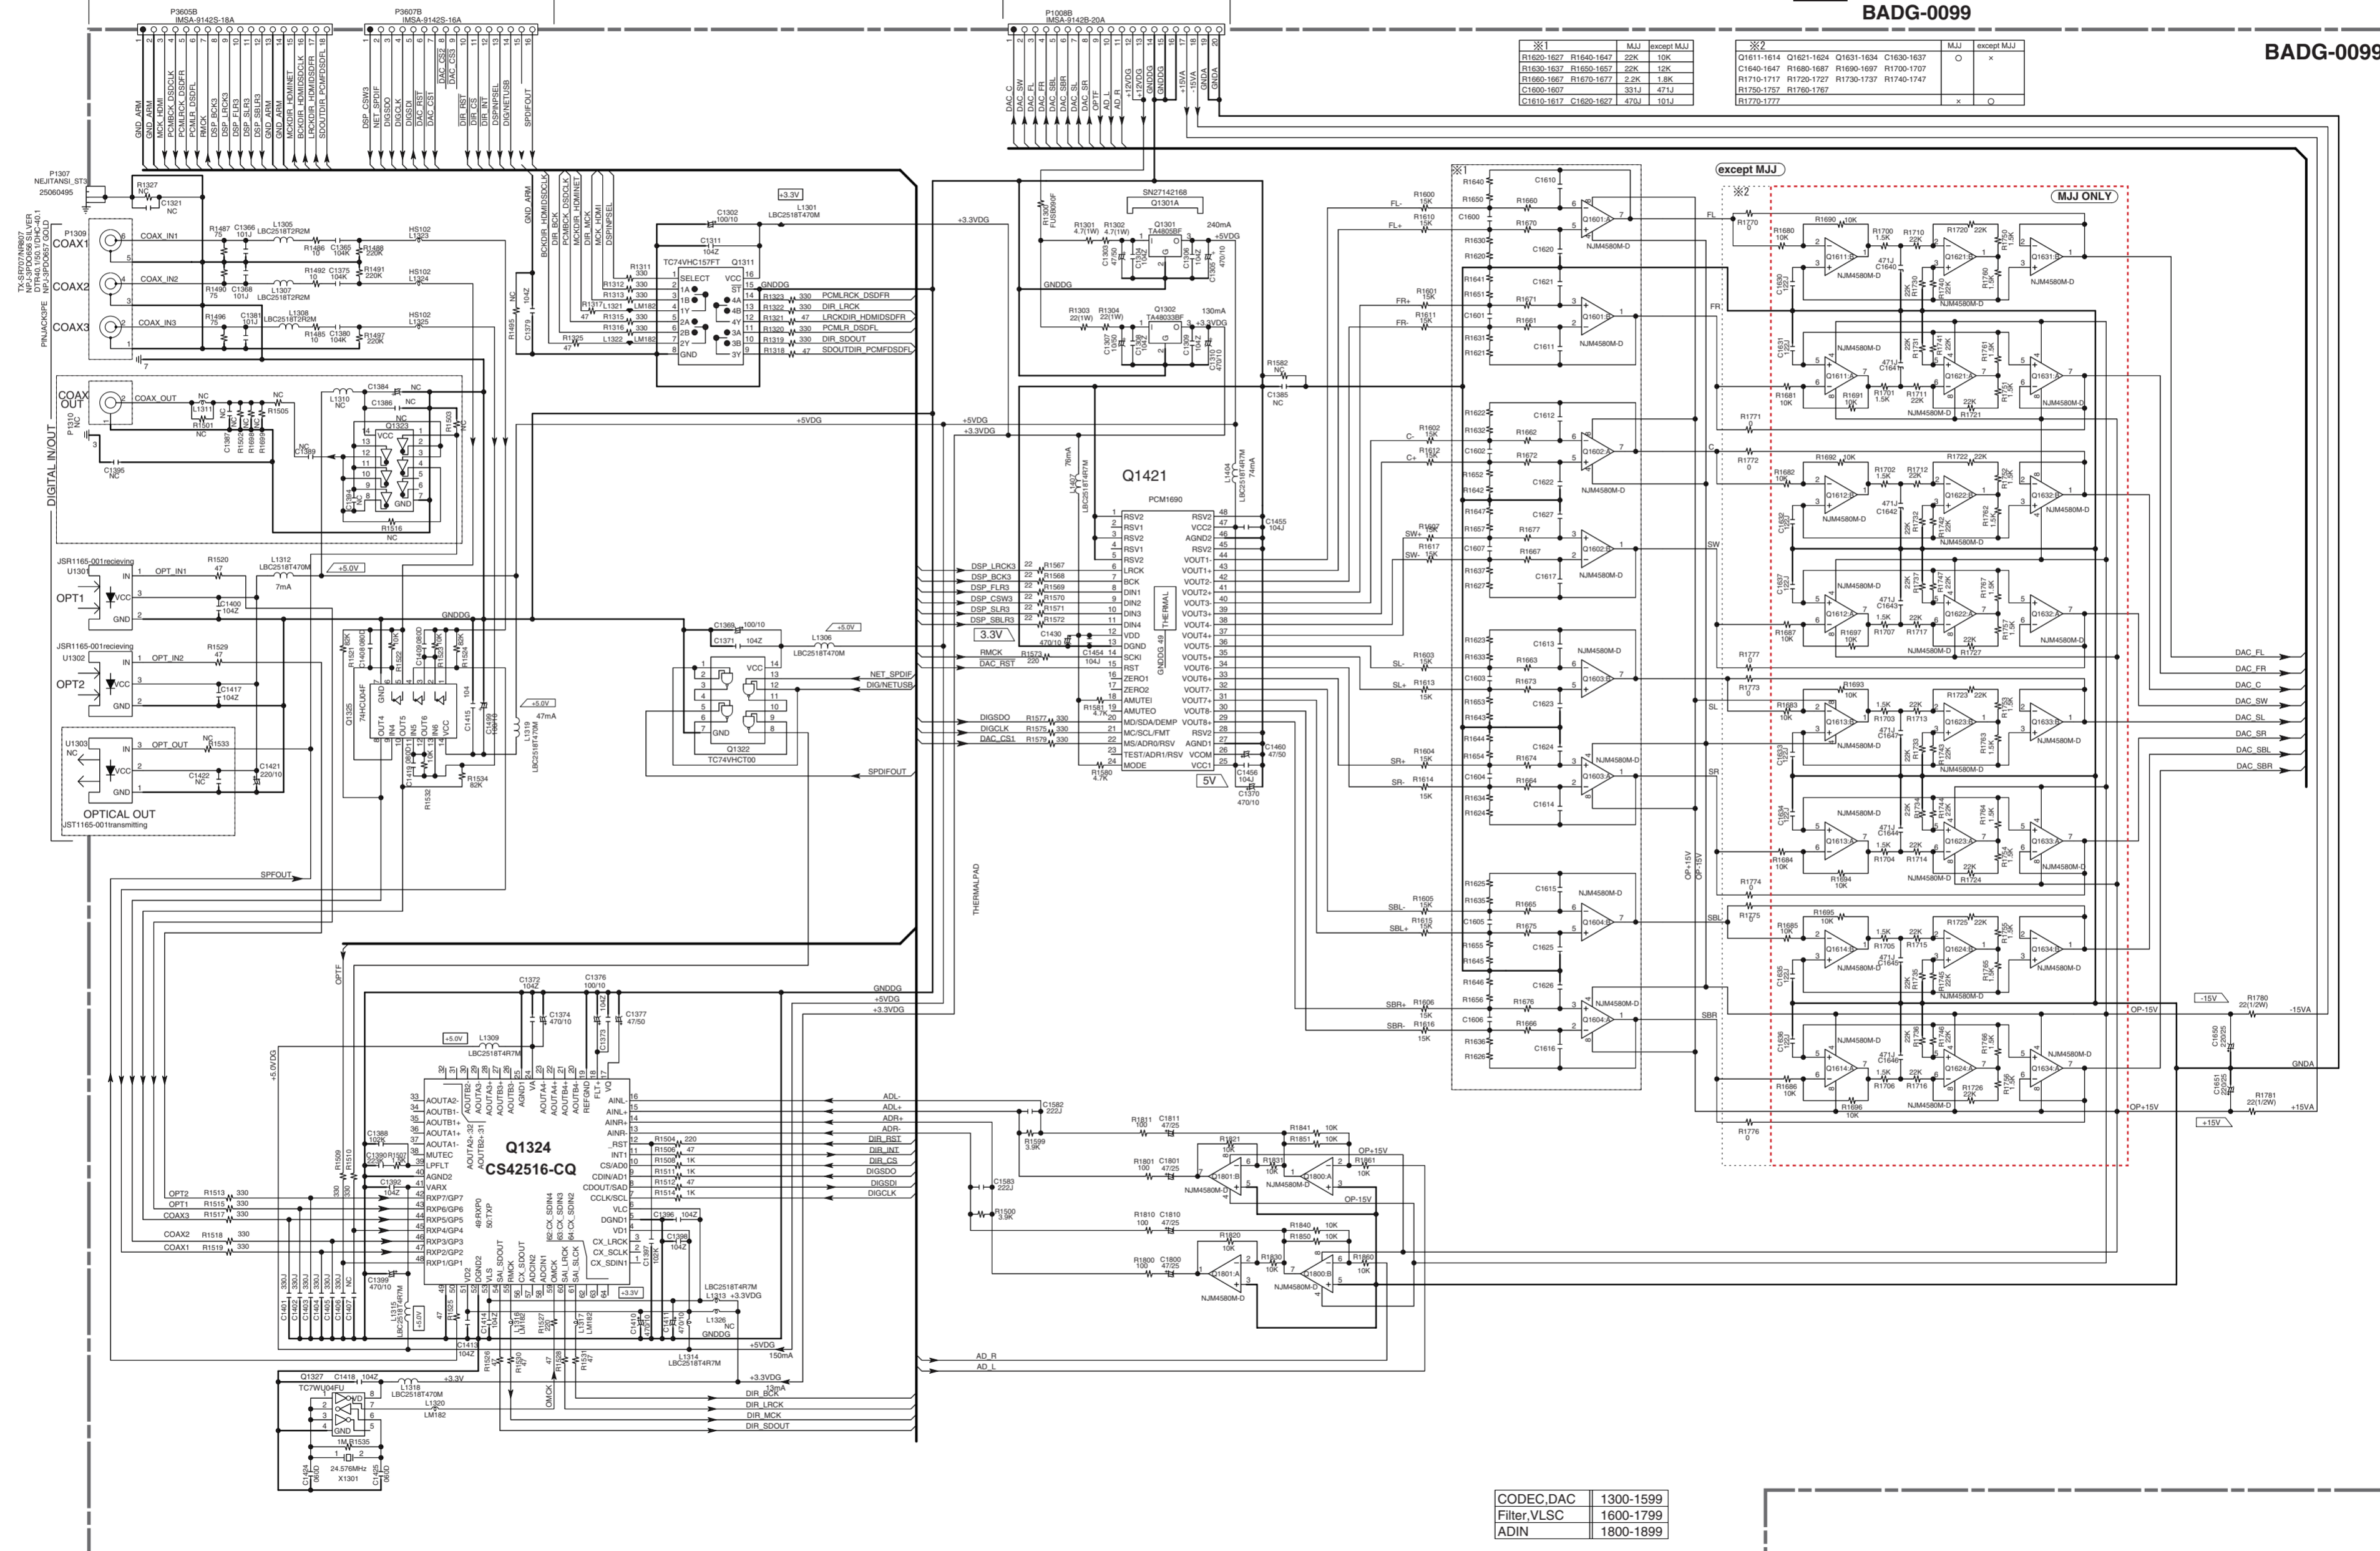

SCHEMATIC DIAGRAM-7

1
2
3
4
5
6
7
8

To U023 HDMI-Circuit PC board (SD-15)
BAHDM-0132

To U005 Speaker terminal PC board (SD-4)
BATRM-0083

U010 DIGITAL INPUT CIRCUIT PC BOARD
BADG-0099

BADG-0099

CODEC.DAC	1300-1599
Filter.VLSC	1600-1799
ADIN	1800-1899