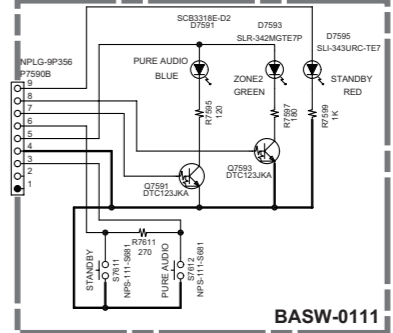

U015 Standby switch PC board BASW-0111