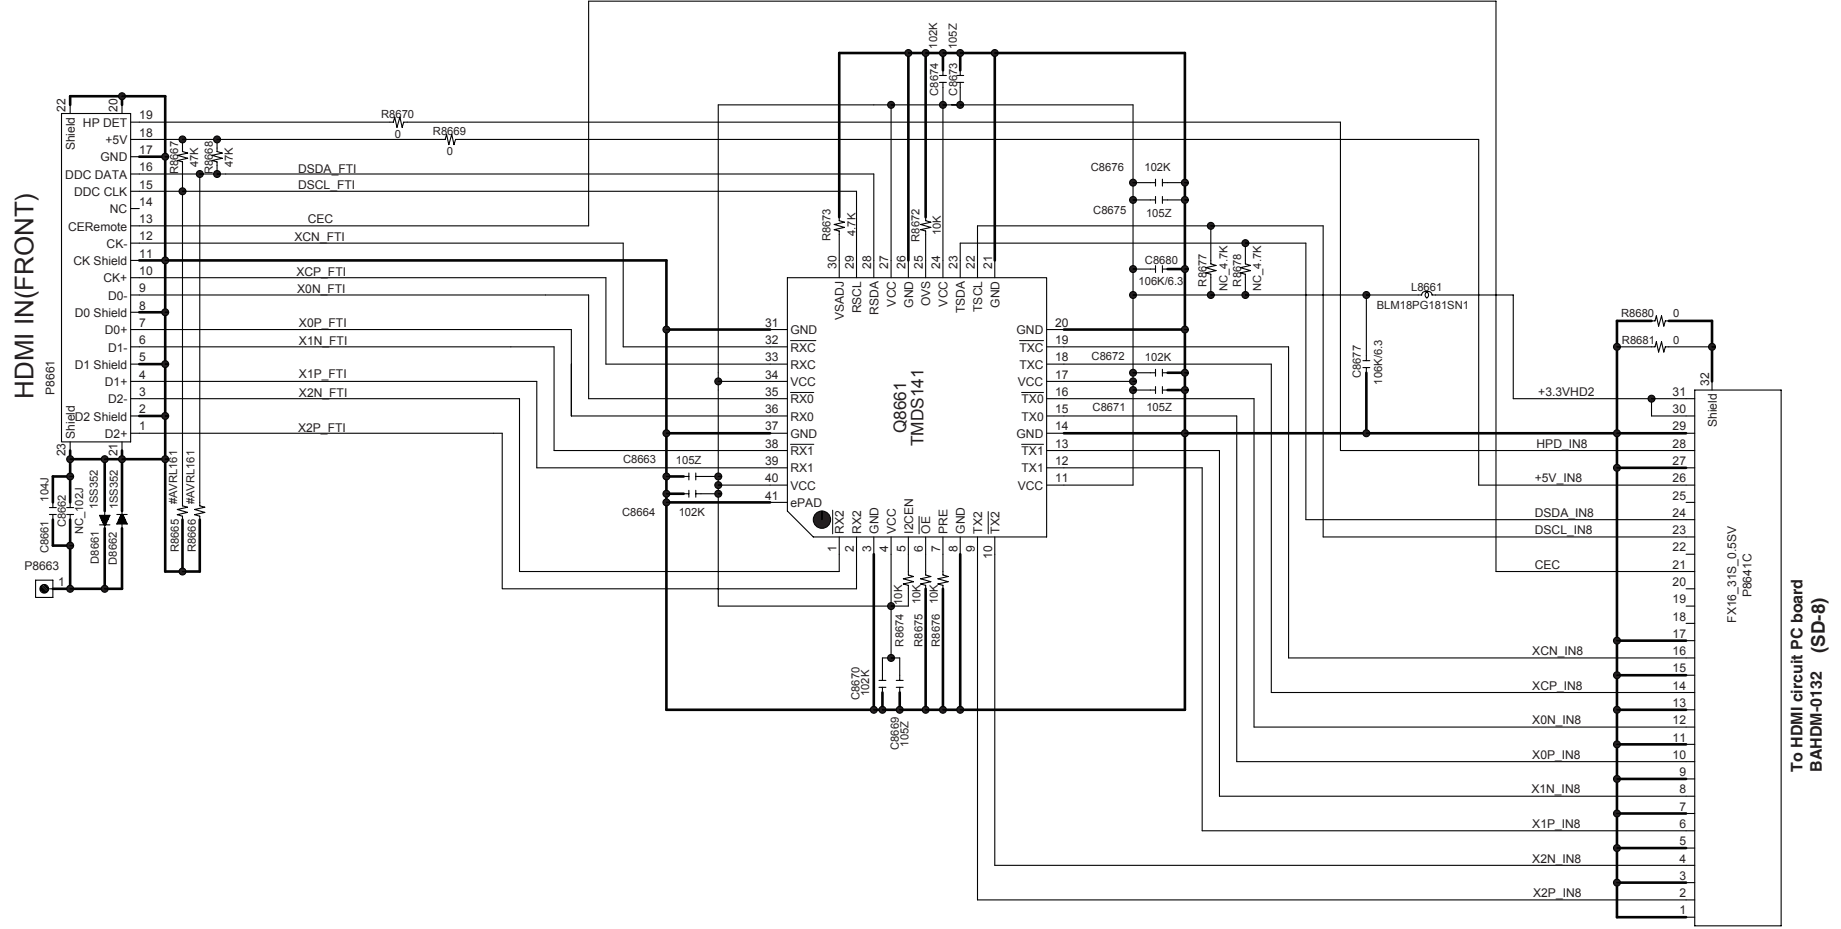

A B C D E

SCHEMATIC DIAGRAM-19

U024 FRONT HDMI TERMINAL PC BOARD
BAHDM-0290

1
2
3
4

To HDMI circuit PC board
BAHDM-0132 (SD-8)