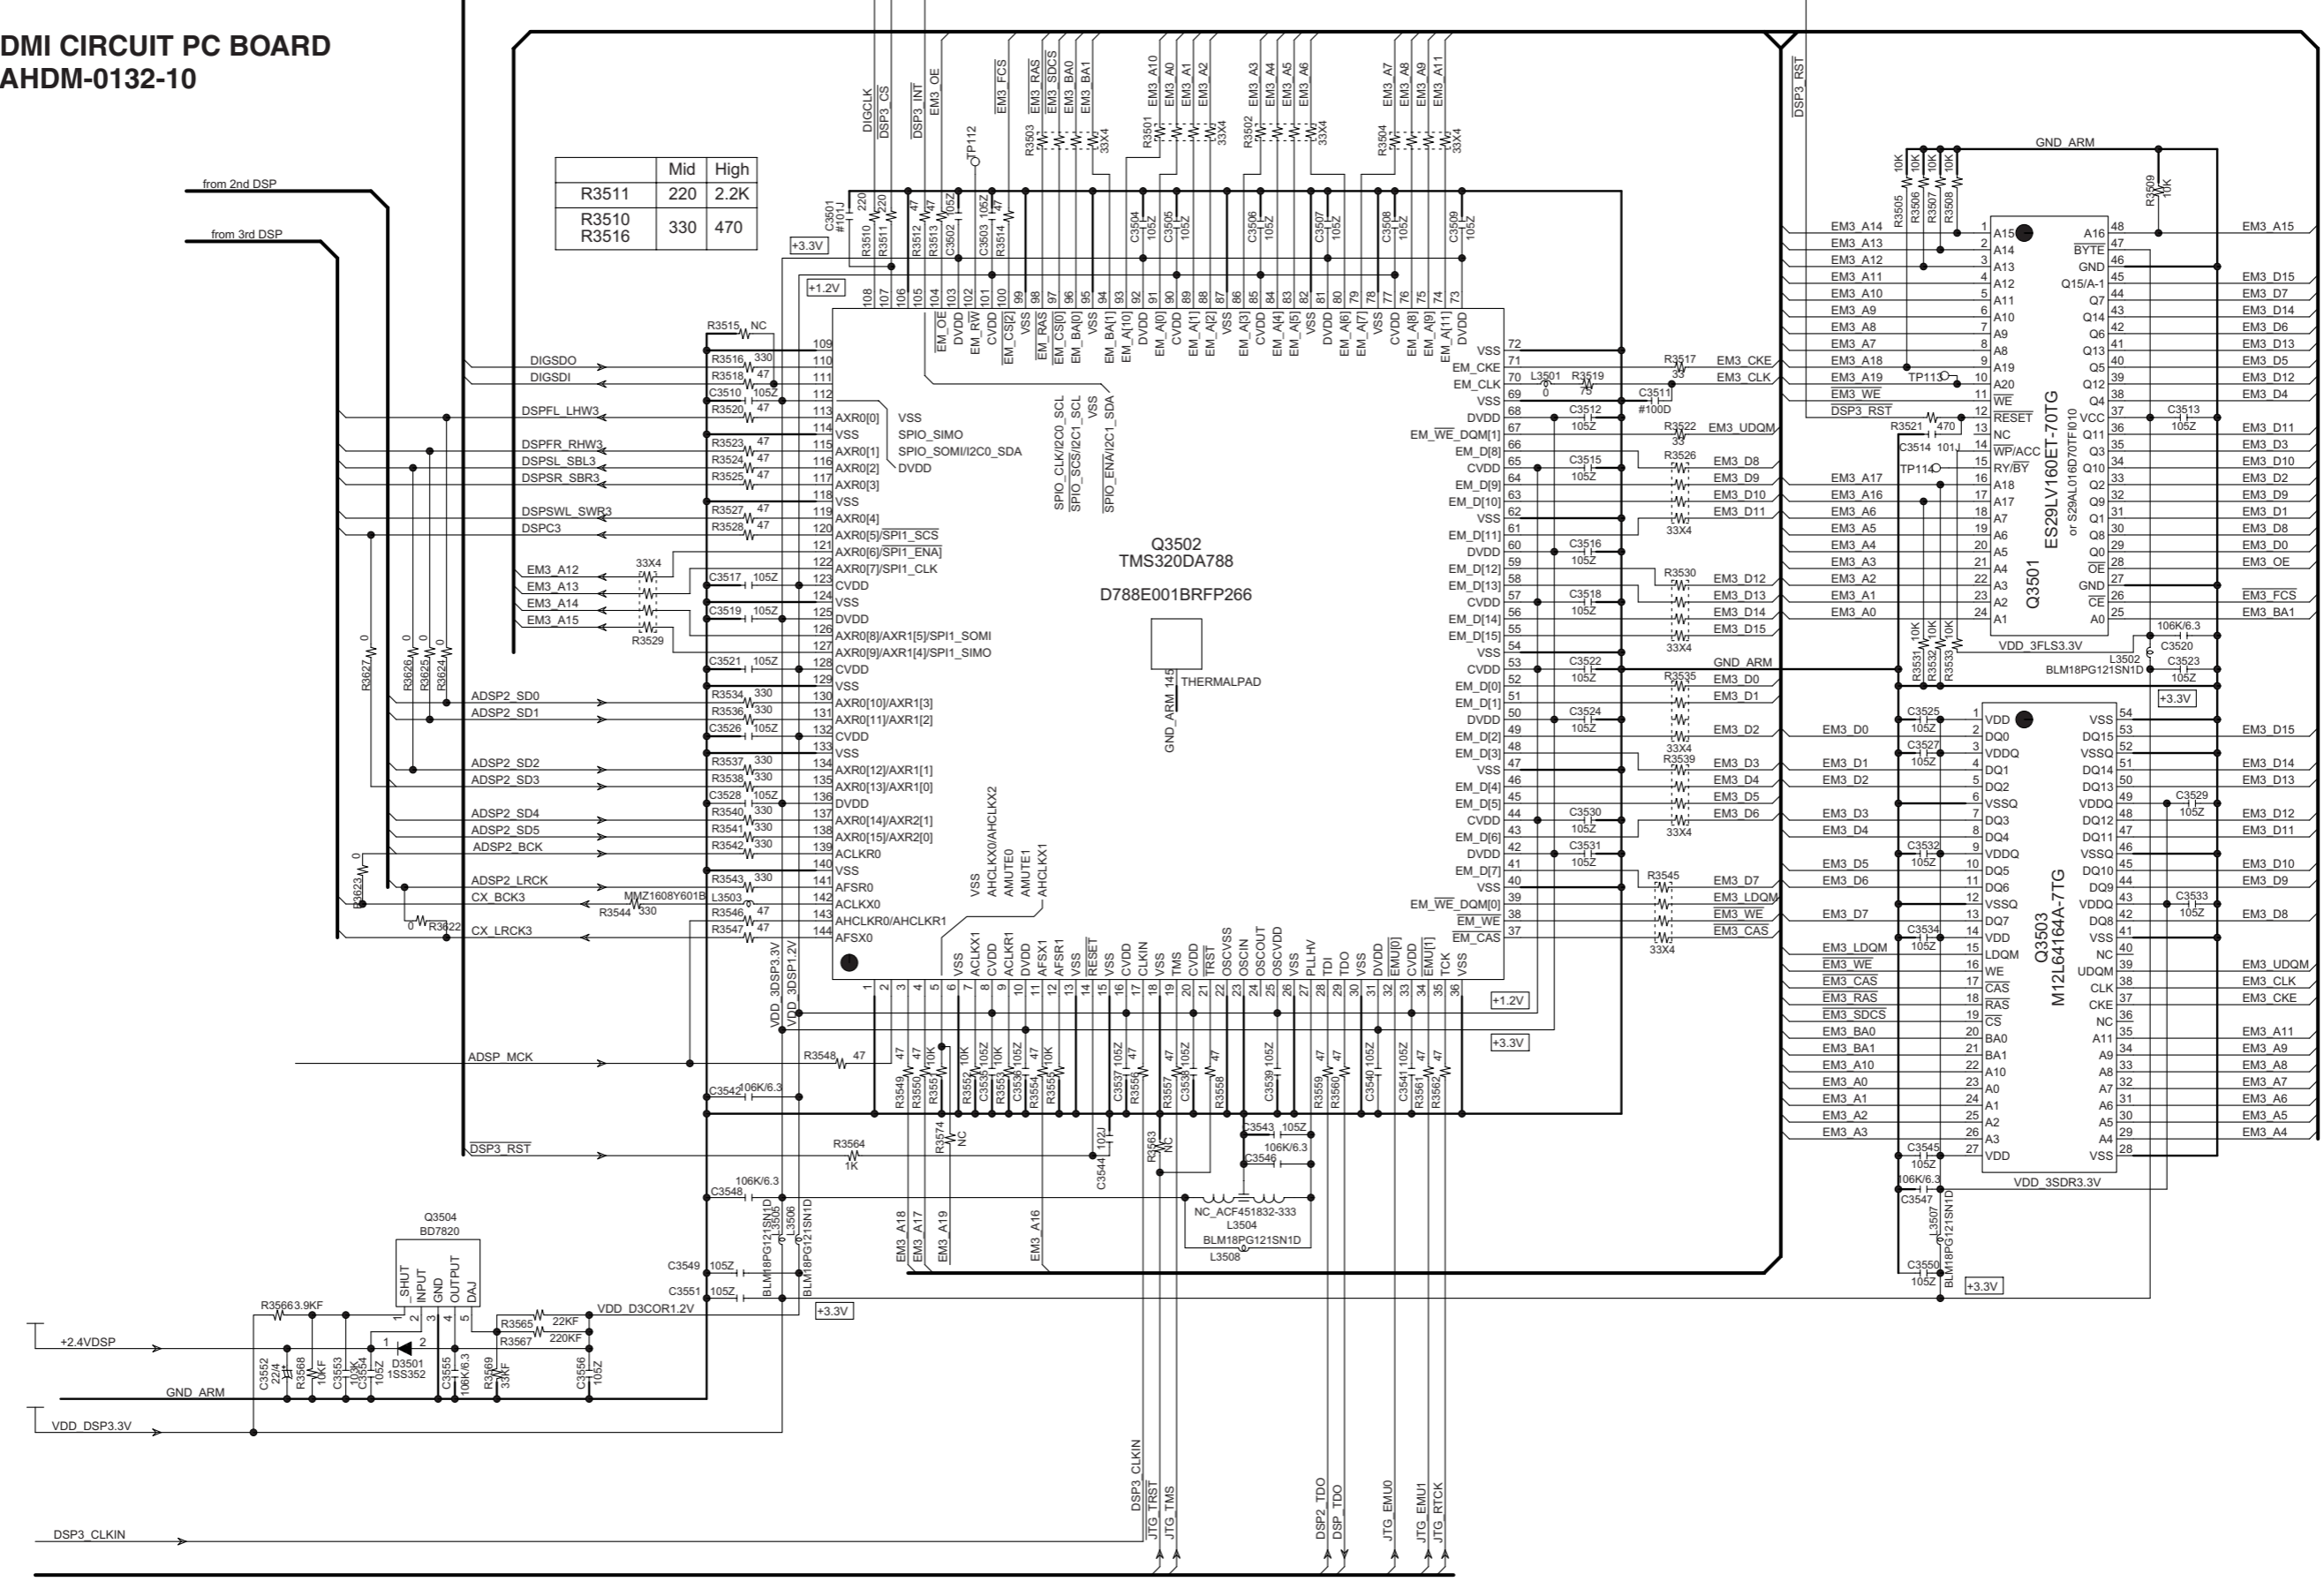

SCHEMATIC DIAGRAM-17 3RD DSP SECTION

U023 HDMI CIRCUIT PC BOARD BAHDM-0132-10

	Mid	High
R3511	220	2.2K
R3510 R3516	330	470

1

2

3

4

5