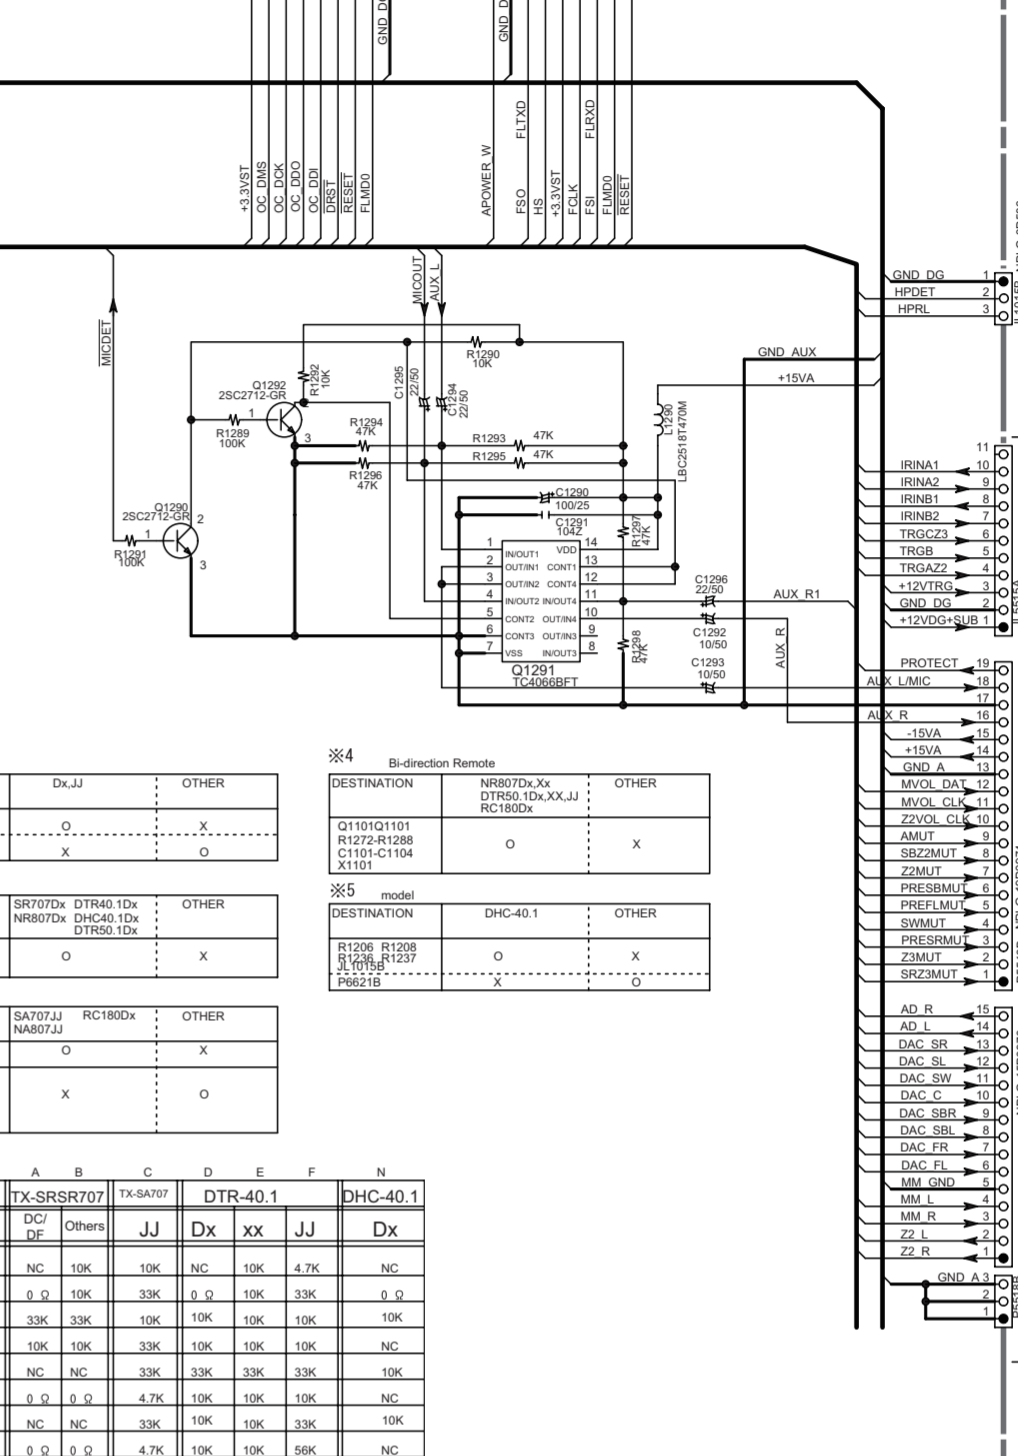

Composite Terminals
Onkyo Silver
Integra Gold

A2 size

SCHEMATIC DIAGRAM-6

1
2
3
4
5
6
7
8

U011 RI TERMINAL PC BOARD BACPU-0100

TO DEBUGGER TO FLASH WRITER BACPU-0100

※1 RDS

DESTINATION	Dx,JJ	OTHER
R1058 R1220		X
R1059 R1199	X	