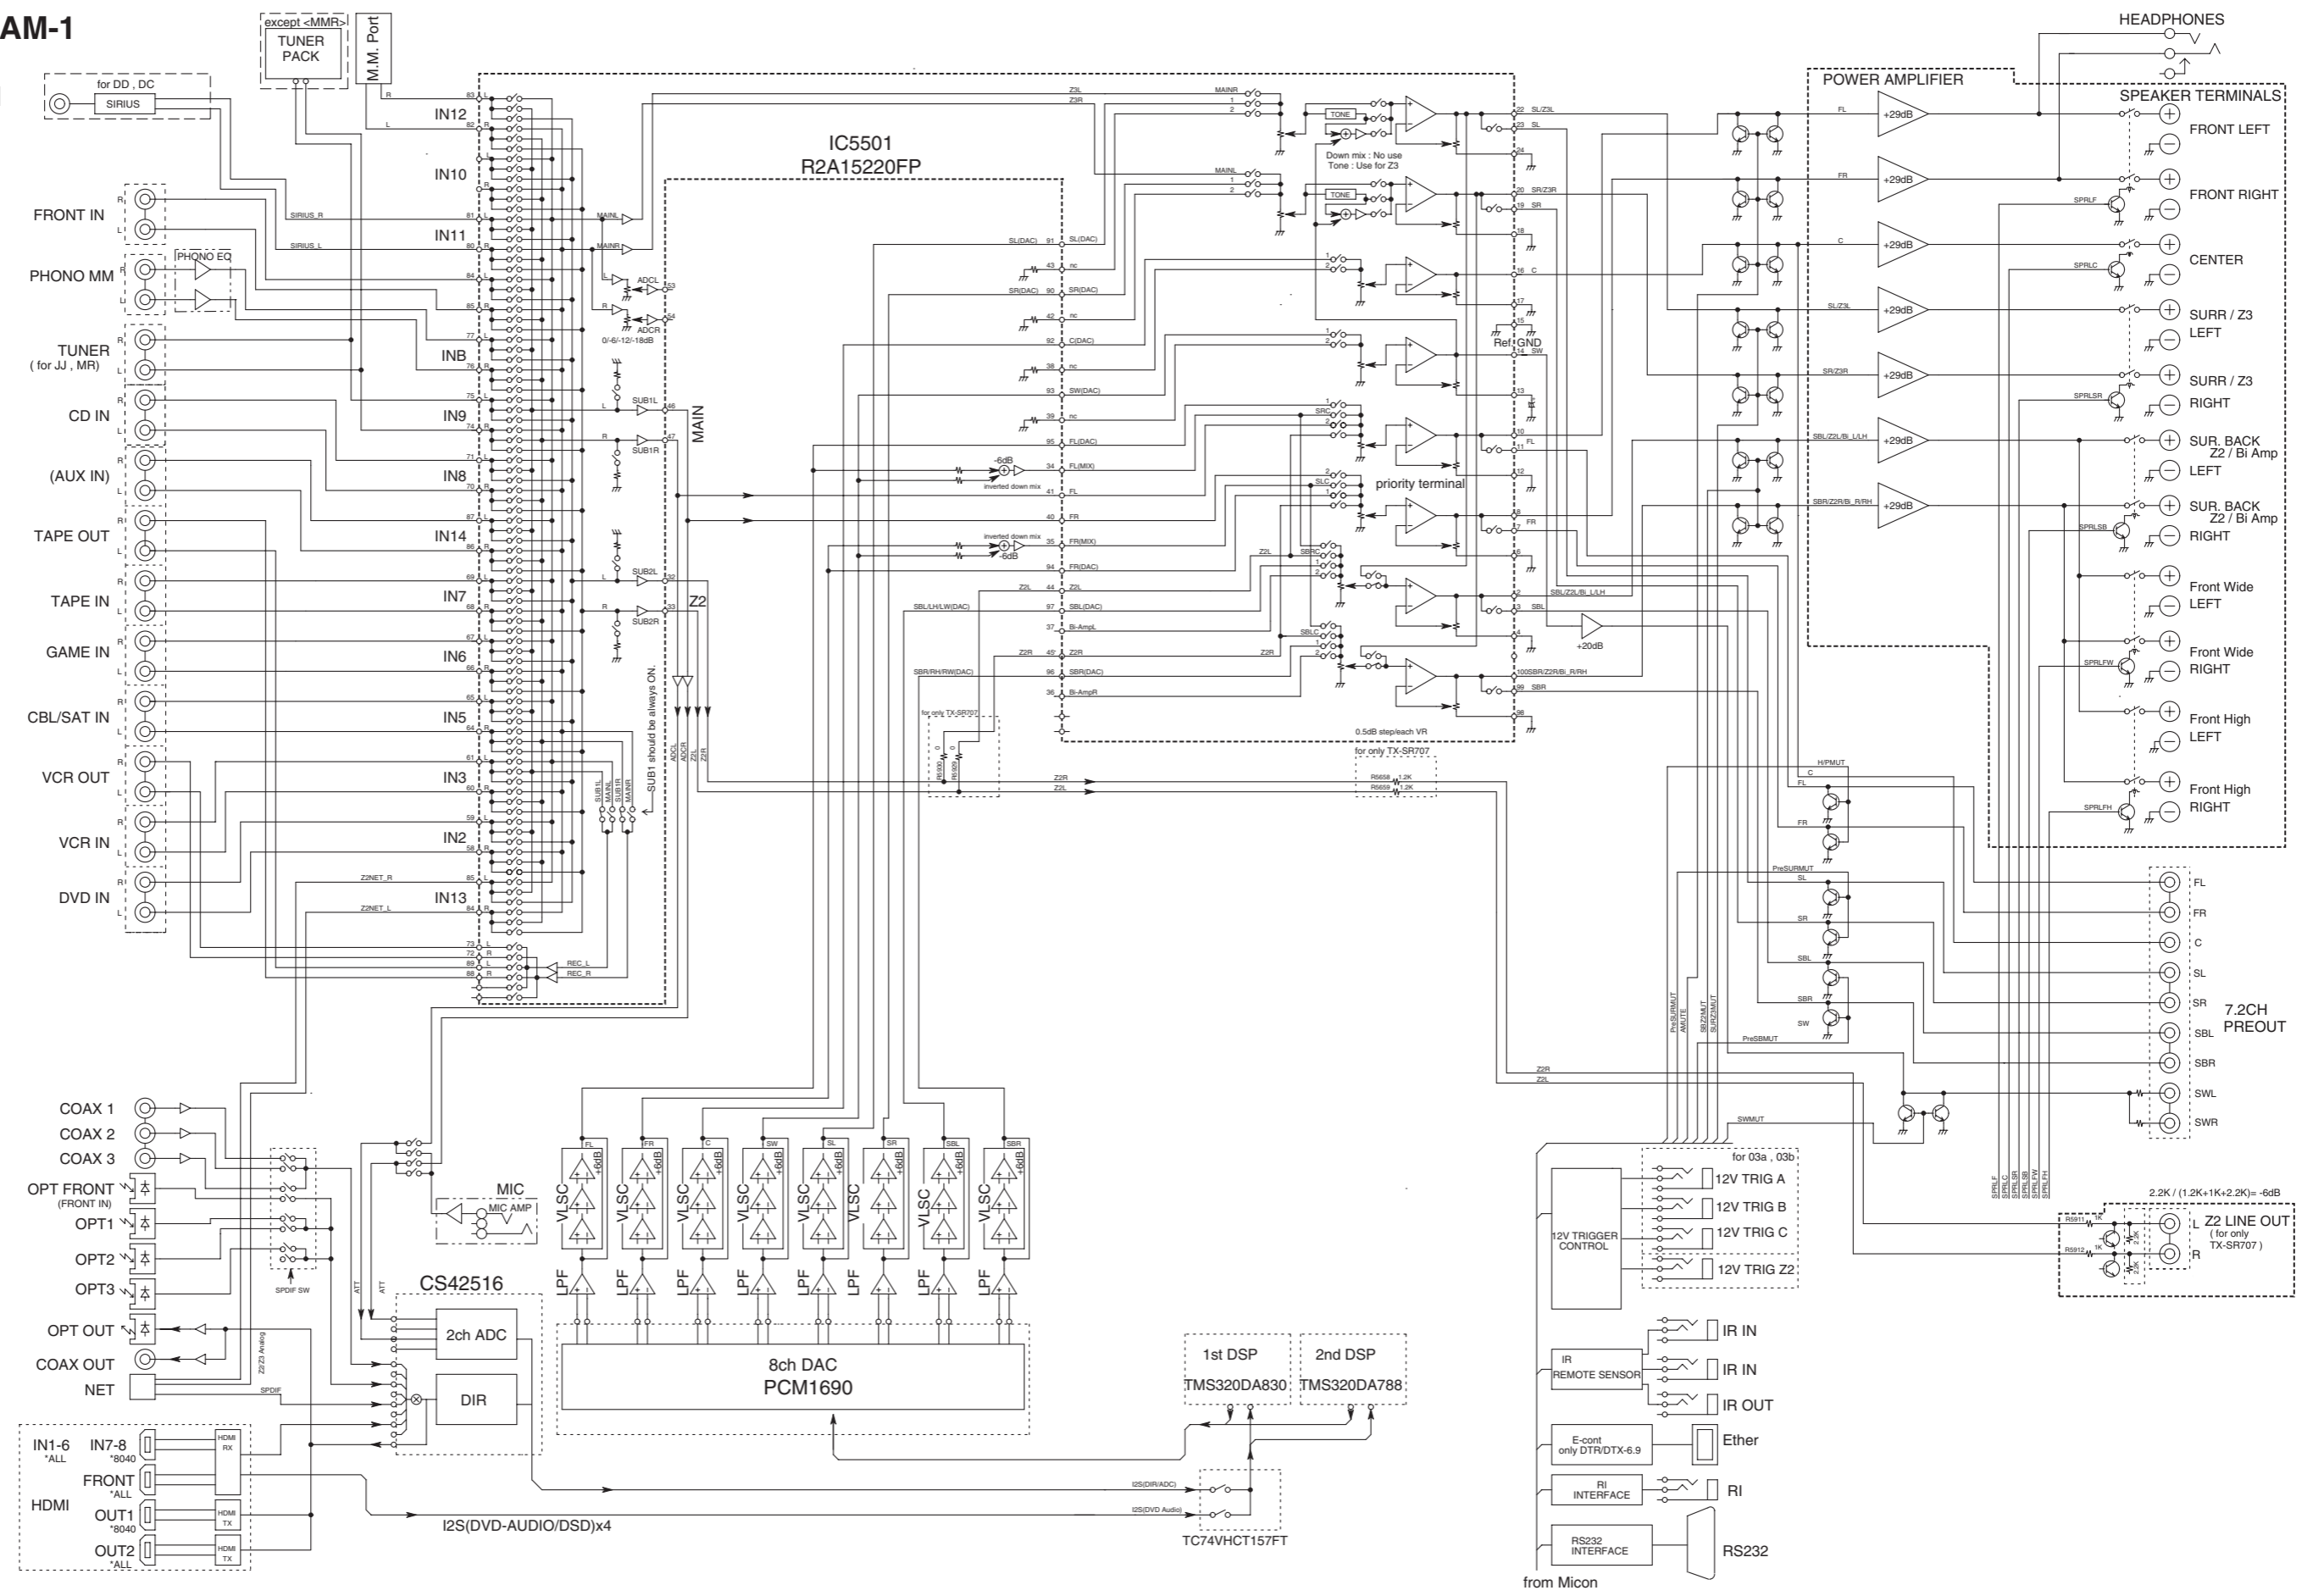

BLOCK DIAGRAM-1

AUDIO SECTION

except <MMR>
TUNER PACK
M.M. Port

FRONT IN
PHONO MM
TUNER (for JJ, MR)
CD IN
(AUX IN)
TAPE OUT
TAPE IN
GAME IN
CBL/SAT IN
VCR OUT
VCR IN
DVD IN

COAX 1
COAX 2
COAX 3
OPT FRONT (FRONT IN)
OPT1
OPT2
OPT3
OPT OUT
COAX OUT
NET
HDMI IN1-6 *ALL *8040
HDMI FRONT *ALL *8040
HDMI OUT1 *8040
HDMI OUT2 *ALL

IC5501 R2A15220FP
MAIN
Z2
priority terminal
0.5dB step/peach VR for only TX-SR707

CS42516
2ch ADC
DIR
8ch DAC PCM1690
1st DSP TMS320DA830
2nd DSP TMS320DA788
TC74VHCT157FT
I2S(DVD-AUDIO/DSD)x4

POWER AMPLIFIER
SPEAKER TERMINALS
FRONT LEFT
FRONT RIGHT
CENTER
SURRE/Z3 LEFT
SURRE/Z3 RIGHT
SUR_BACK Z2/Bi Amp LEFT
SUR_BACK Z2/Bi Amp RIGHT
Front Wide LEFT
Front Wide RIGHT
Front High LEFT
Front High RIGHT
7.2CH PREOUT
FL
FR
C
SL
SR
SBL
SBR
SWL
SWR
12V TRIG A
12V TRIG B
12V TRIG C
12V TRIG Z2
IR IN
IR REMOTE SENSOR
IR IN
IR OUT
Ether
RI INTERFACE
RI
RS232 INTERFACE
RS232
Z2 LINE OUT (for only TX-SR707)