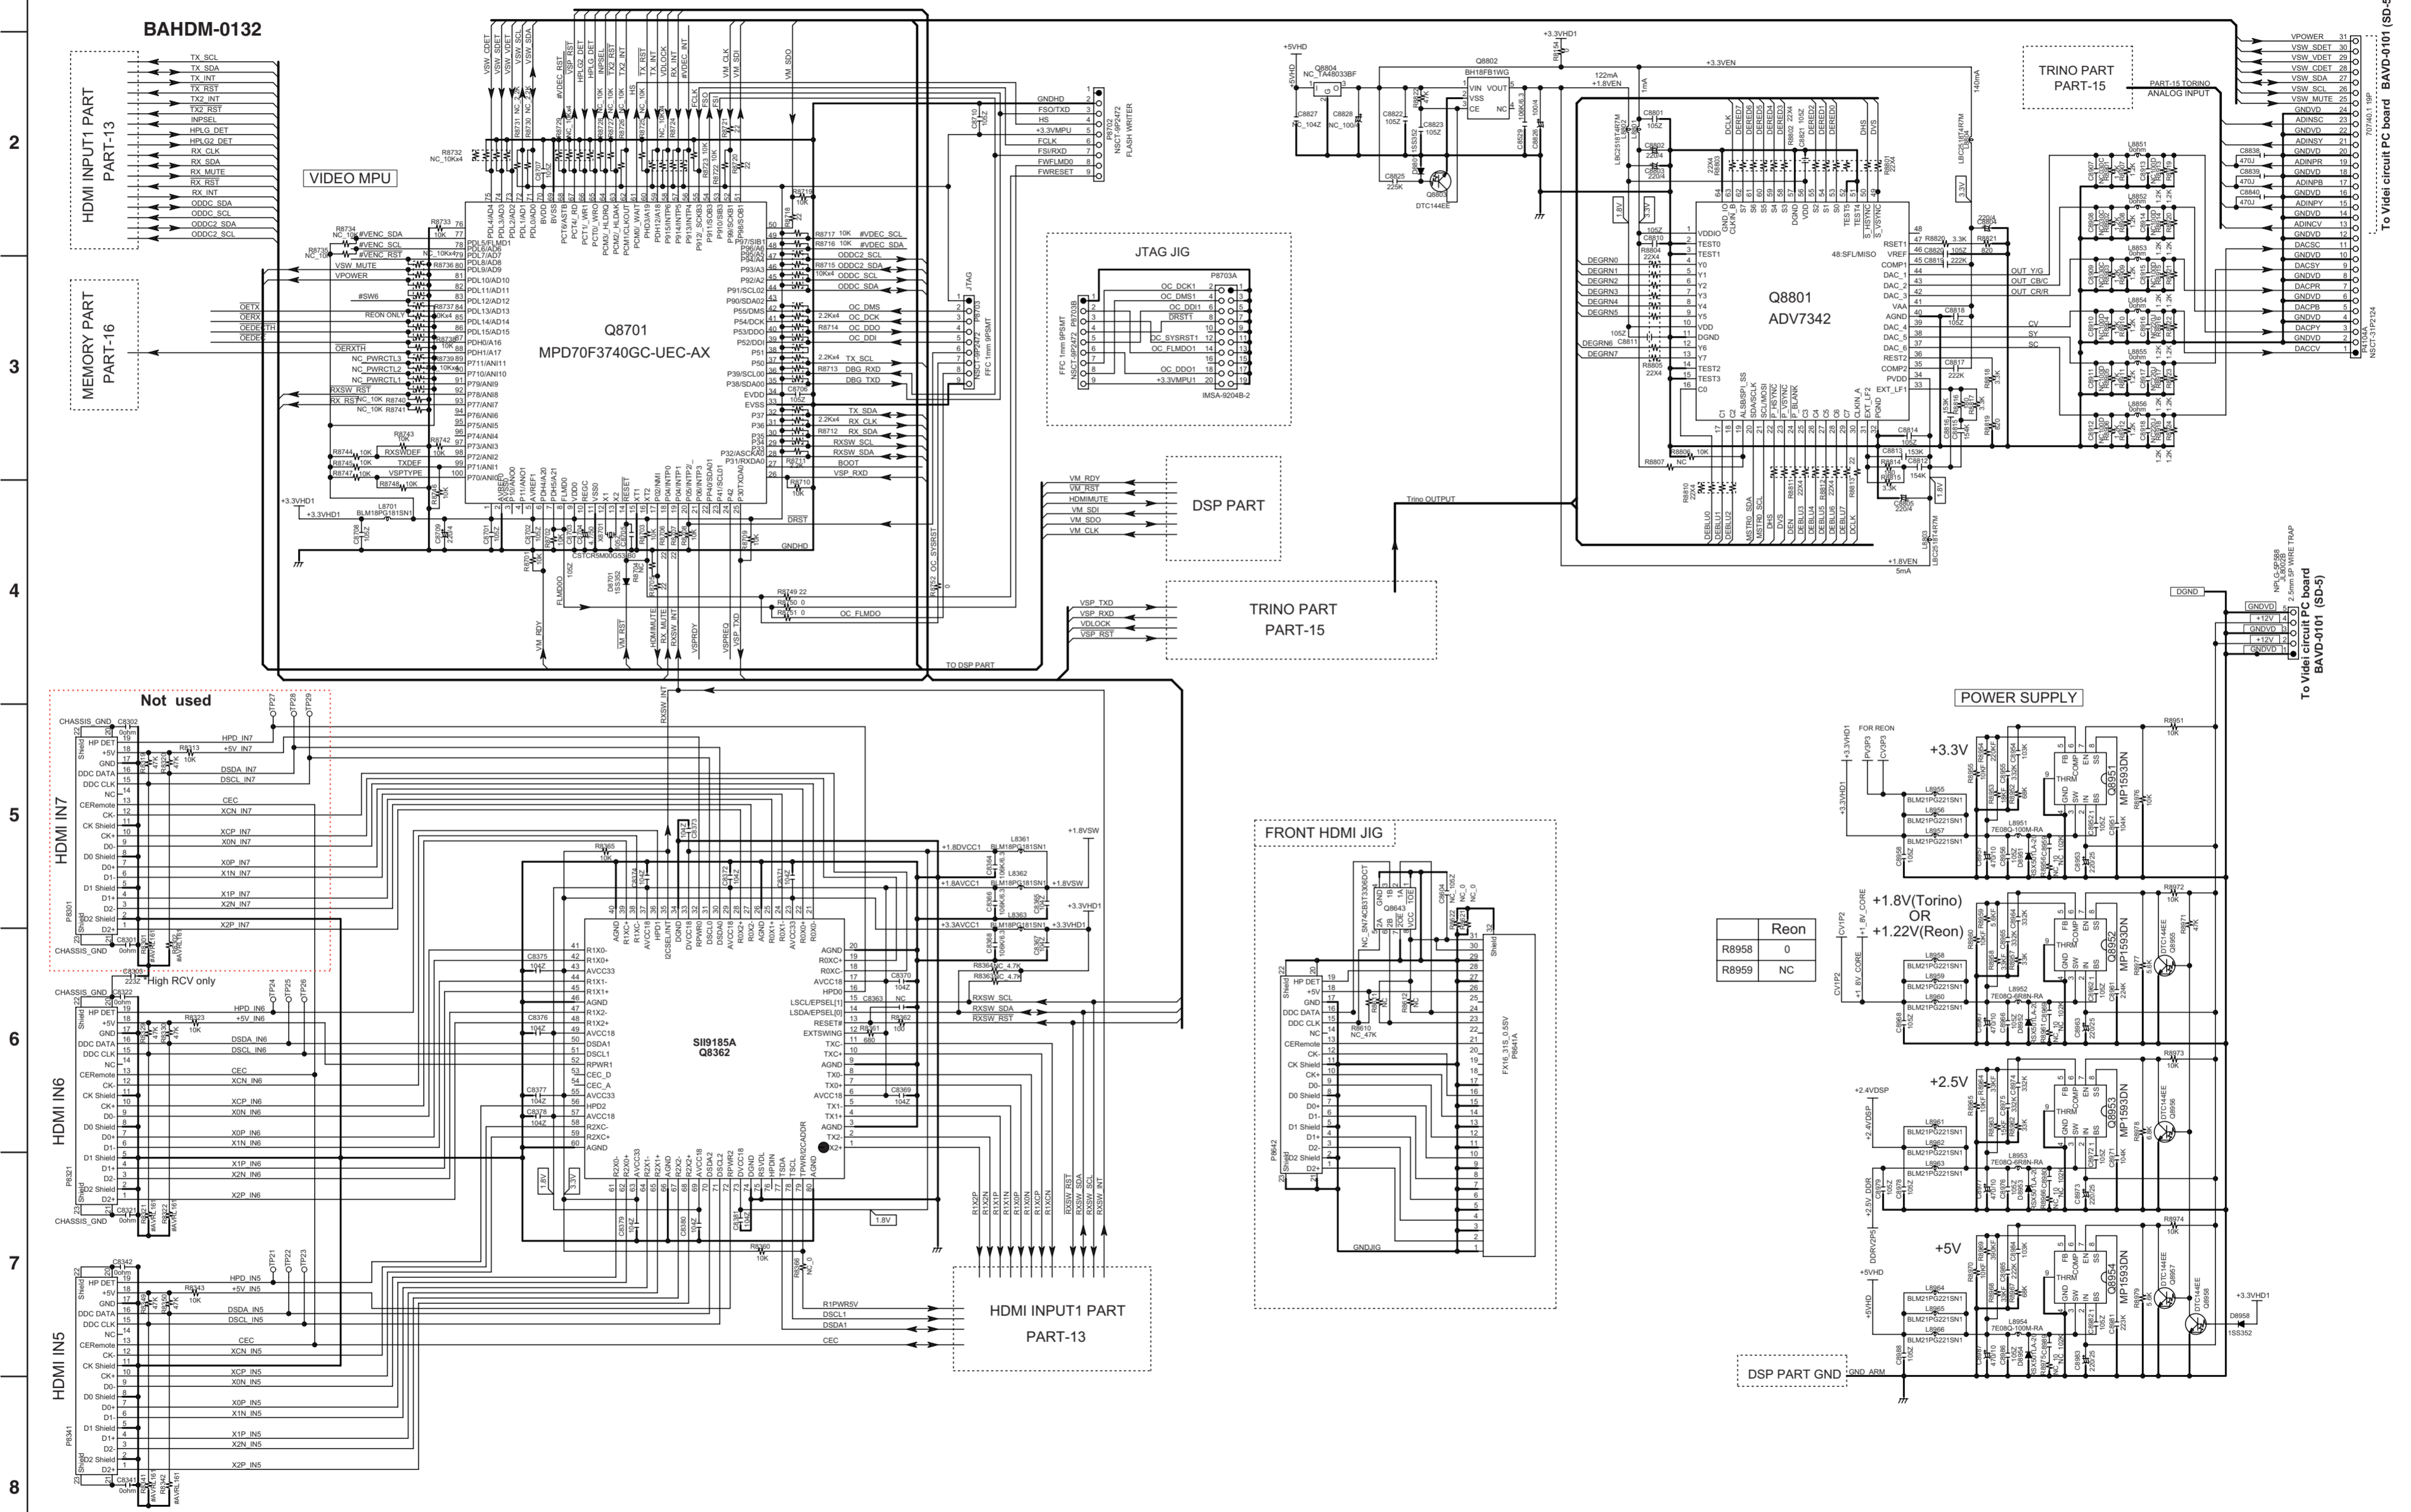

SCHEMATIC DIAGRAM-9

U023 HDMI CIRCUIT PC BOARD BAHDMI-0132-2

HDMI IN/VIDEO MICON SECTION

Reon	
R8958	0
R8959	NC

To Video circuit PC board BAVD-0101 (SD-5)

To Video circuit PC board BAVD-0101 (SD-5)