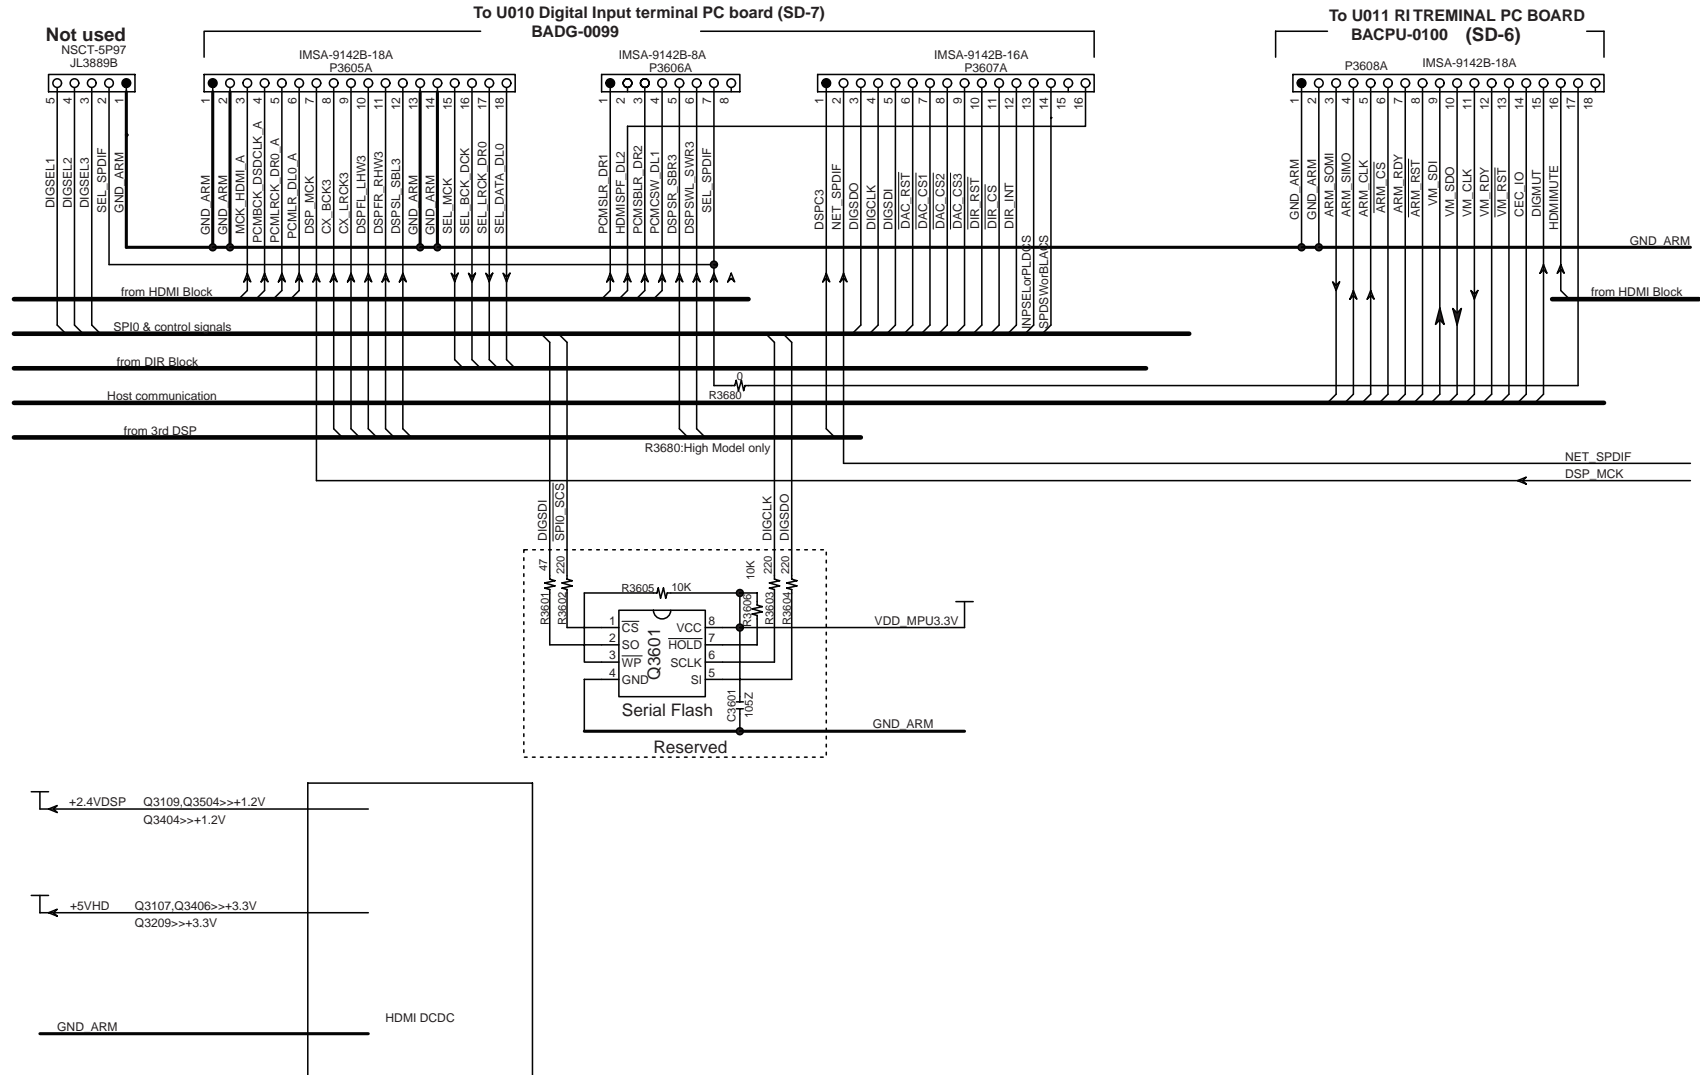

SCHEMATIC DIAGRAM-15
DSP CONNECTION SECTION

U023 HDMI CIRCUIT PC BOARD BAHDM-0132-8

1

2

3

4