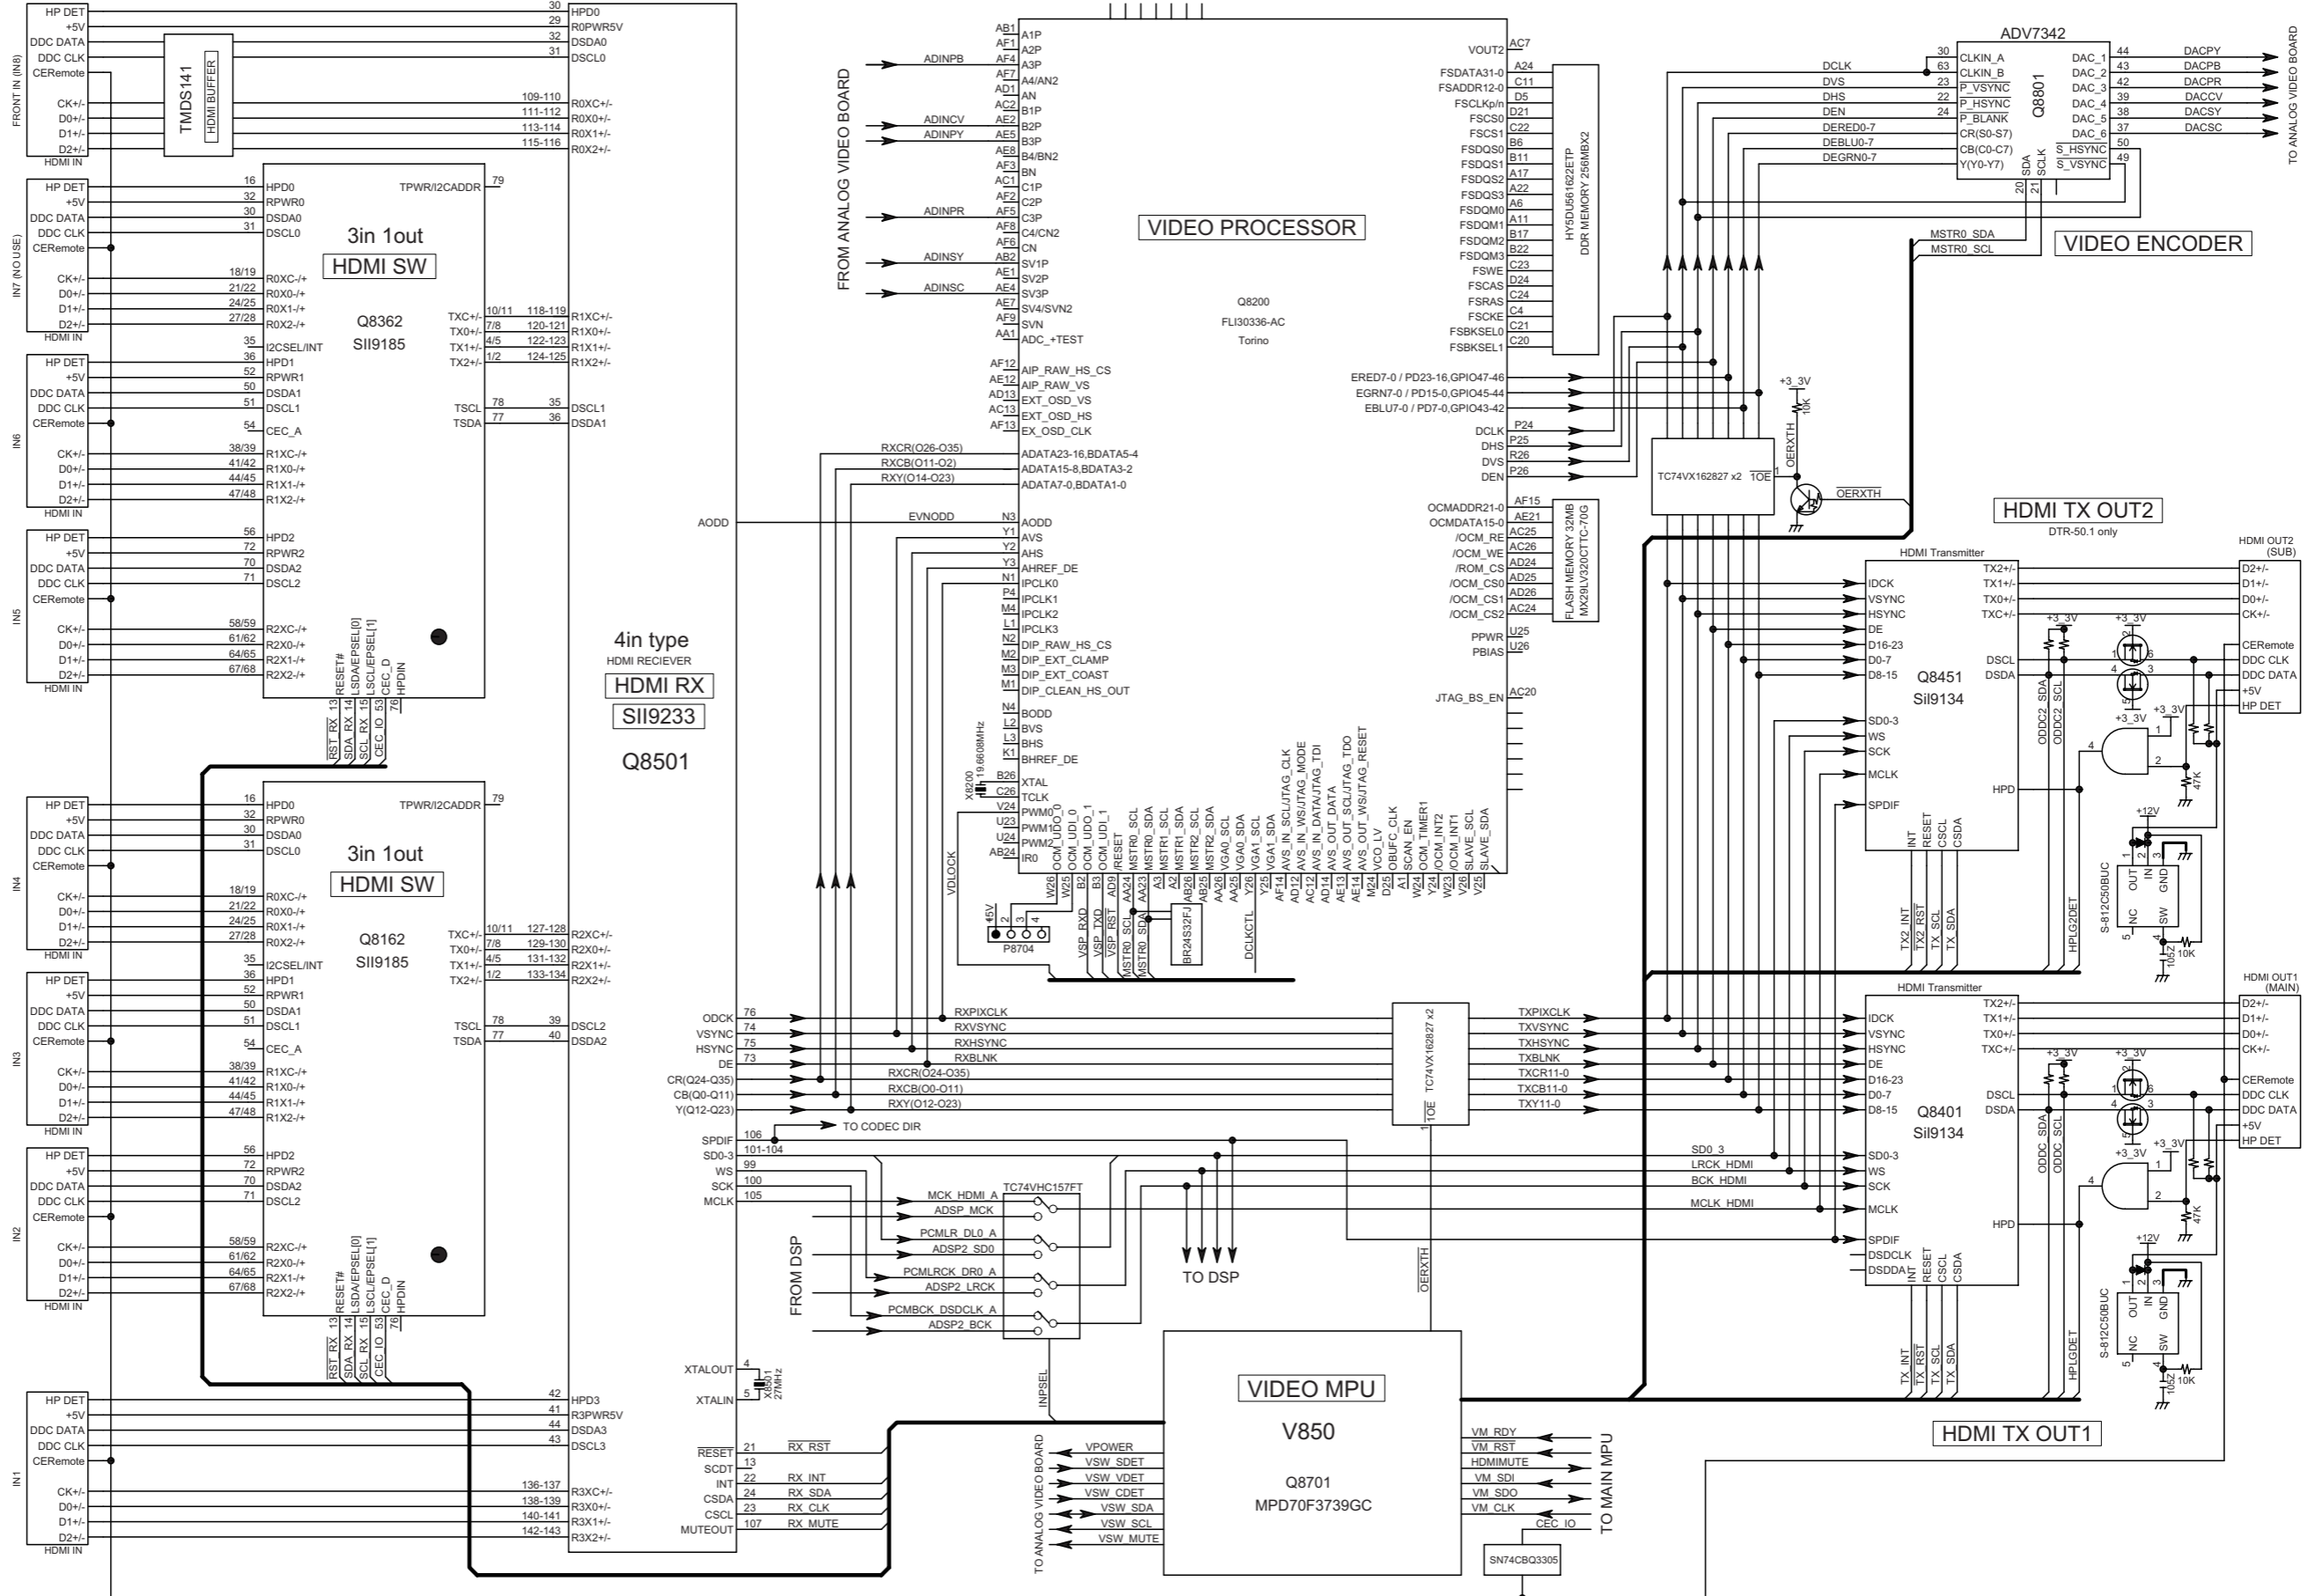

BLOCK DIAGRAM-2
VIDEO SECTION

2009 Mid RCV VIDEO BLK

U023 : BAHDM-0132
HDMI BOARD

BLOCK DIAGRAM-3

HDMI SECTION

U023:
HDMI CIRCUIT
PC BOARD
BAHDM-0132

BLOCK DIAGRAM-4

DSP/ ETHER/ USB SECTION