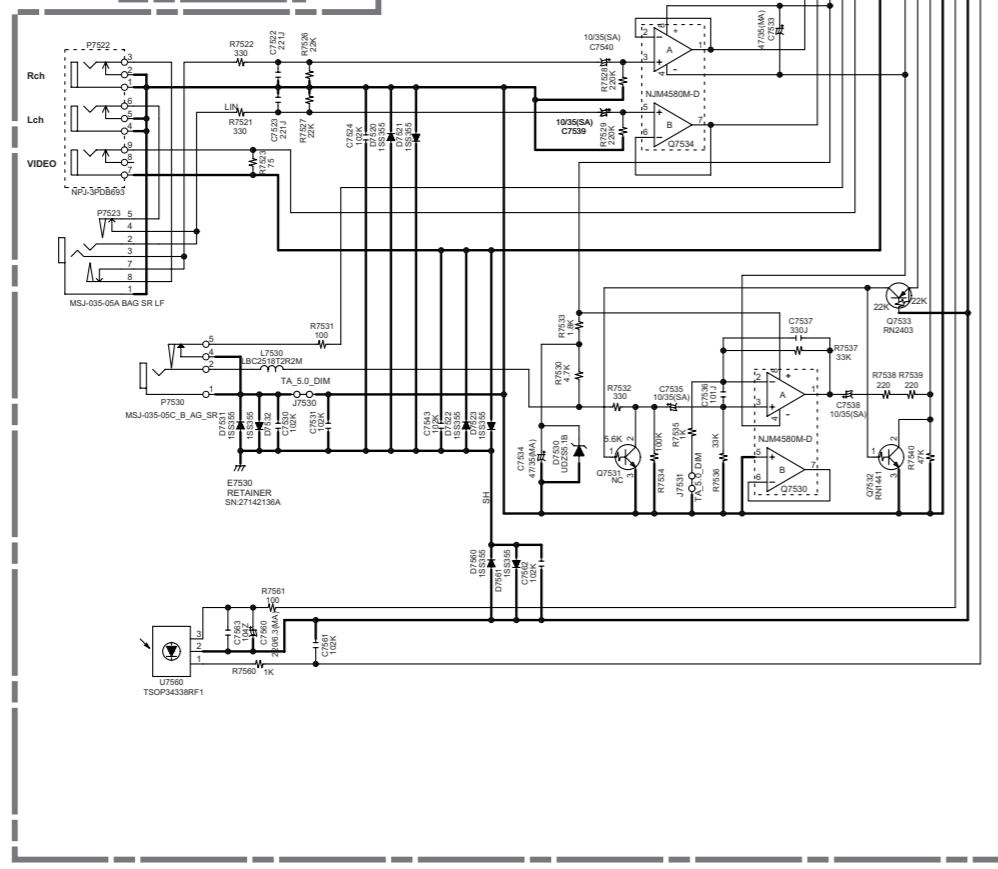

SCHEMATIC DIAGRAM-18

BAETC-0117

1

2

3

4

5