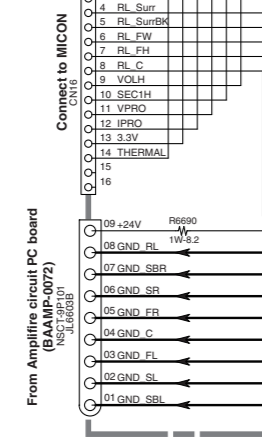

AREA-6

CAUTION
FOR CONTINUED PROTECTION AGAINST FIRE HAZARD, REPLACE ONLY WITH FUSE OF SAME TYPE AND RATING INDICATED.

ATTENTION
AFIN D'ASSURER UNE PROTECTION PERMANENTE CONTRE LES RISQUES D'INCENDIE, REMPLACER UNIQUEMENT PAR UN FUSIBLE DE MEME TYPE ET CALIBRATION COMMIE INDIQUE.