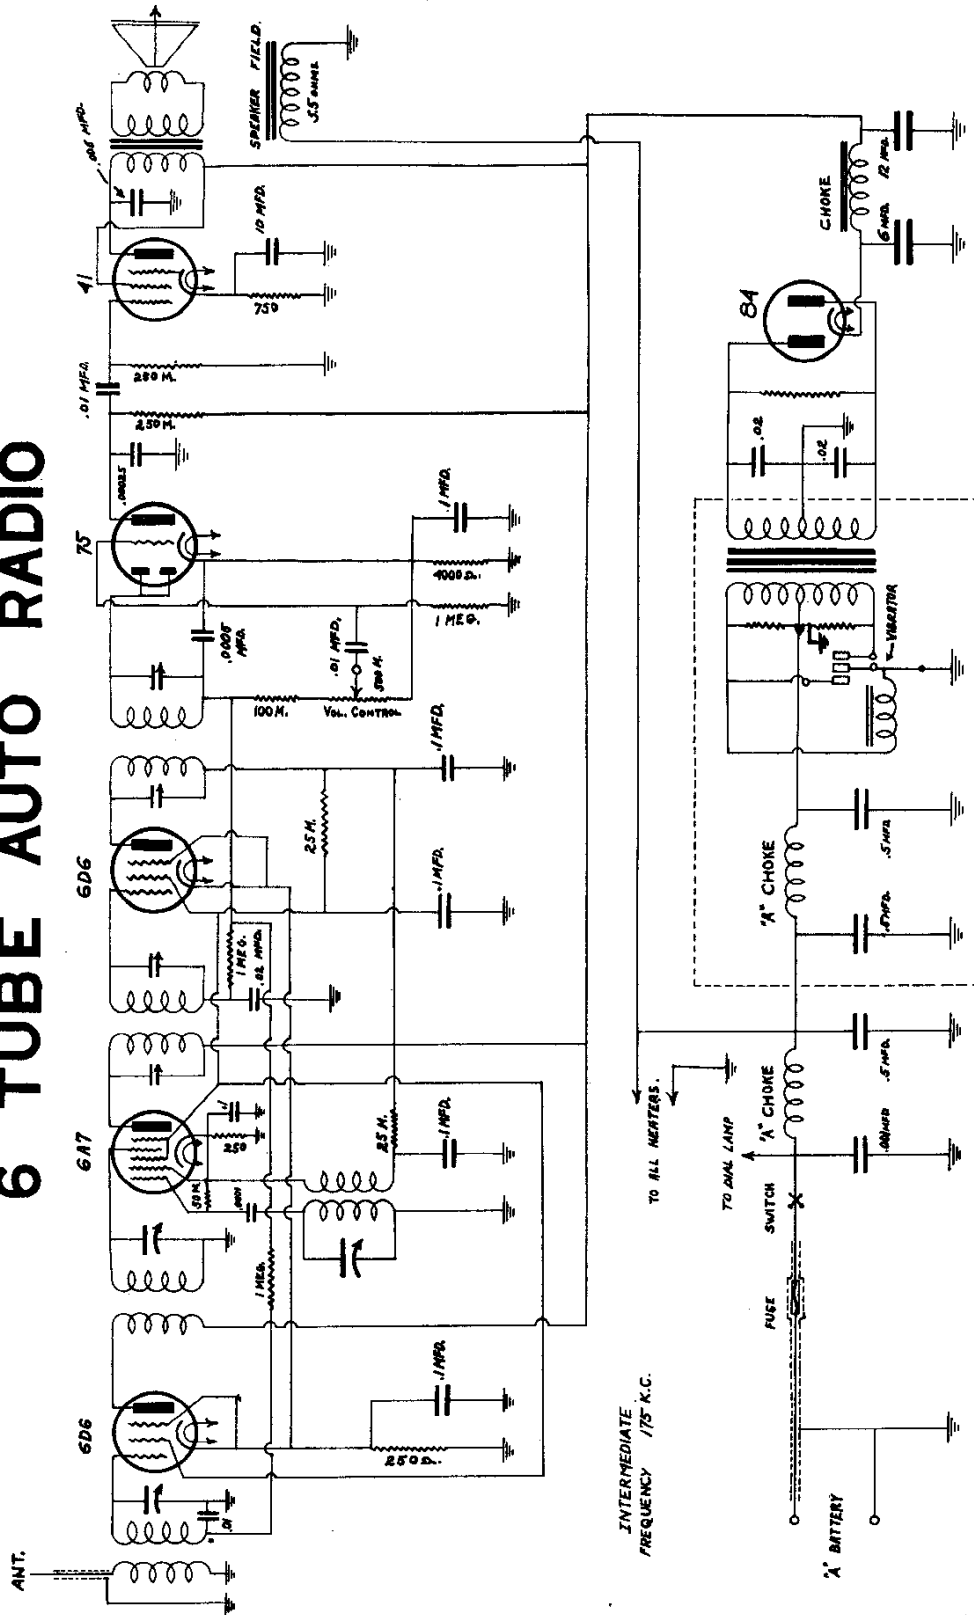

PACIFIC RADIO CORP.

MODEL 102, Early Schematic

6 TUBE AUTO RADIO

ENGINEERING DEPARTMENT
APP. BY <i>[Signature]</i>
DATE BY <i>[Signature]</i> APRIL 1, 1935